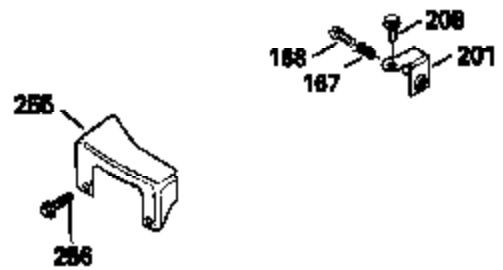

Ref #	Part Number	Qty	Description
19	31361		Spring, Extension
69	35261		* Gasket, Mounting flange
182	6201		Screw, 1/4-28 x 7/8"
185	31384A		Pipe, Intake (Incl. 224)
186	32653		Link, Governor spring
216	33086		Lever, Speed adjusting
223	650451		Screw, 1/4-20 x 1"
238	650806		Screw, 10-32 x 5/8"
246B	35435		Filter, Pre-Air (Use as required)