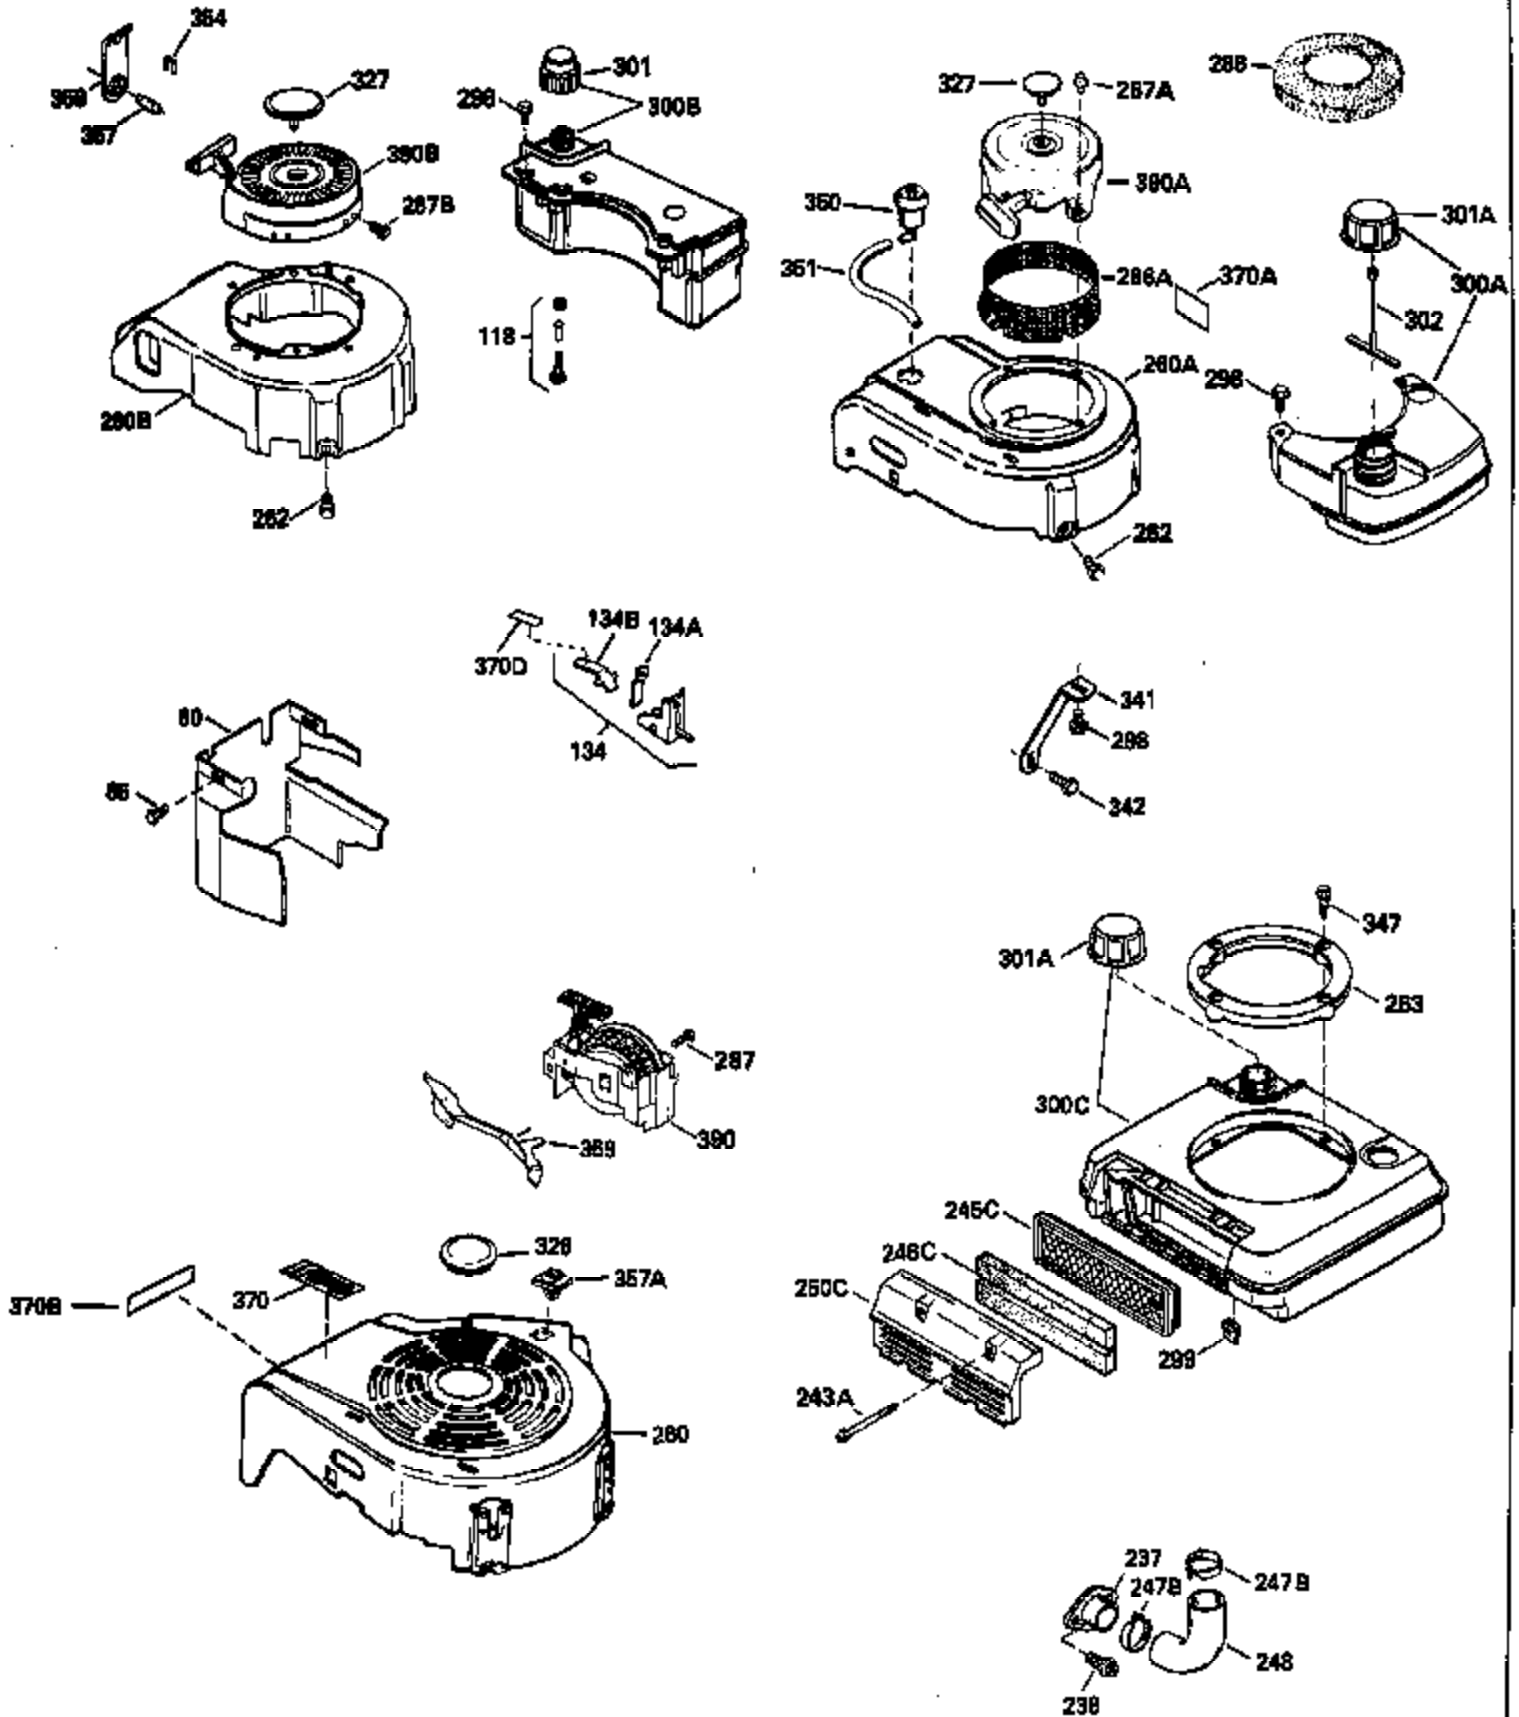

ILLUSTRATION SHOWS TYPICAL PARTS ONLY. ORDER BY PART NUMBER. PARTS NOT LISTED ARE SUPPLIED BY OEM.

Ref #	Part Number	Qty	Description
118	730194		Rope Guide Kit (Use as required with 34476 fuel tank)
134	34657		Spark Plug Stop Lever (Incl. 134A & 1 34B)
134A	34438		Spring, Stop switch
134B	34439		Clip, Stop switch
238	650806		Screw, 10-32 x 5/8"
246C	35705		Filter, Pre-Air (Optional)
260	34932		Housing, Blower
262	650831		Screw, 1/4-20 x 15/32"
287A	650735		Screw, 10-24 x 3/8" (Use as required)
287A			Pop Rivet, (3/16" Dia.)(Purchase locally)
287	650802		Screw, 1/4-20 x 5/8"
301	33032		Fuel Cap
326	34113		Plug, Screen
370D	34407		Decal, Stop control
370A	34365		Decal, Instruction
390	590531		Side Mount Rewind Starter (Refer to Division 5, Section C, page 32 or Fiche 8, Grid G-8 for breakdown)