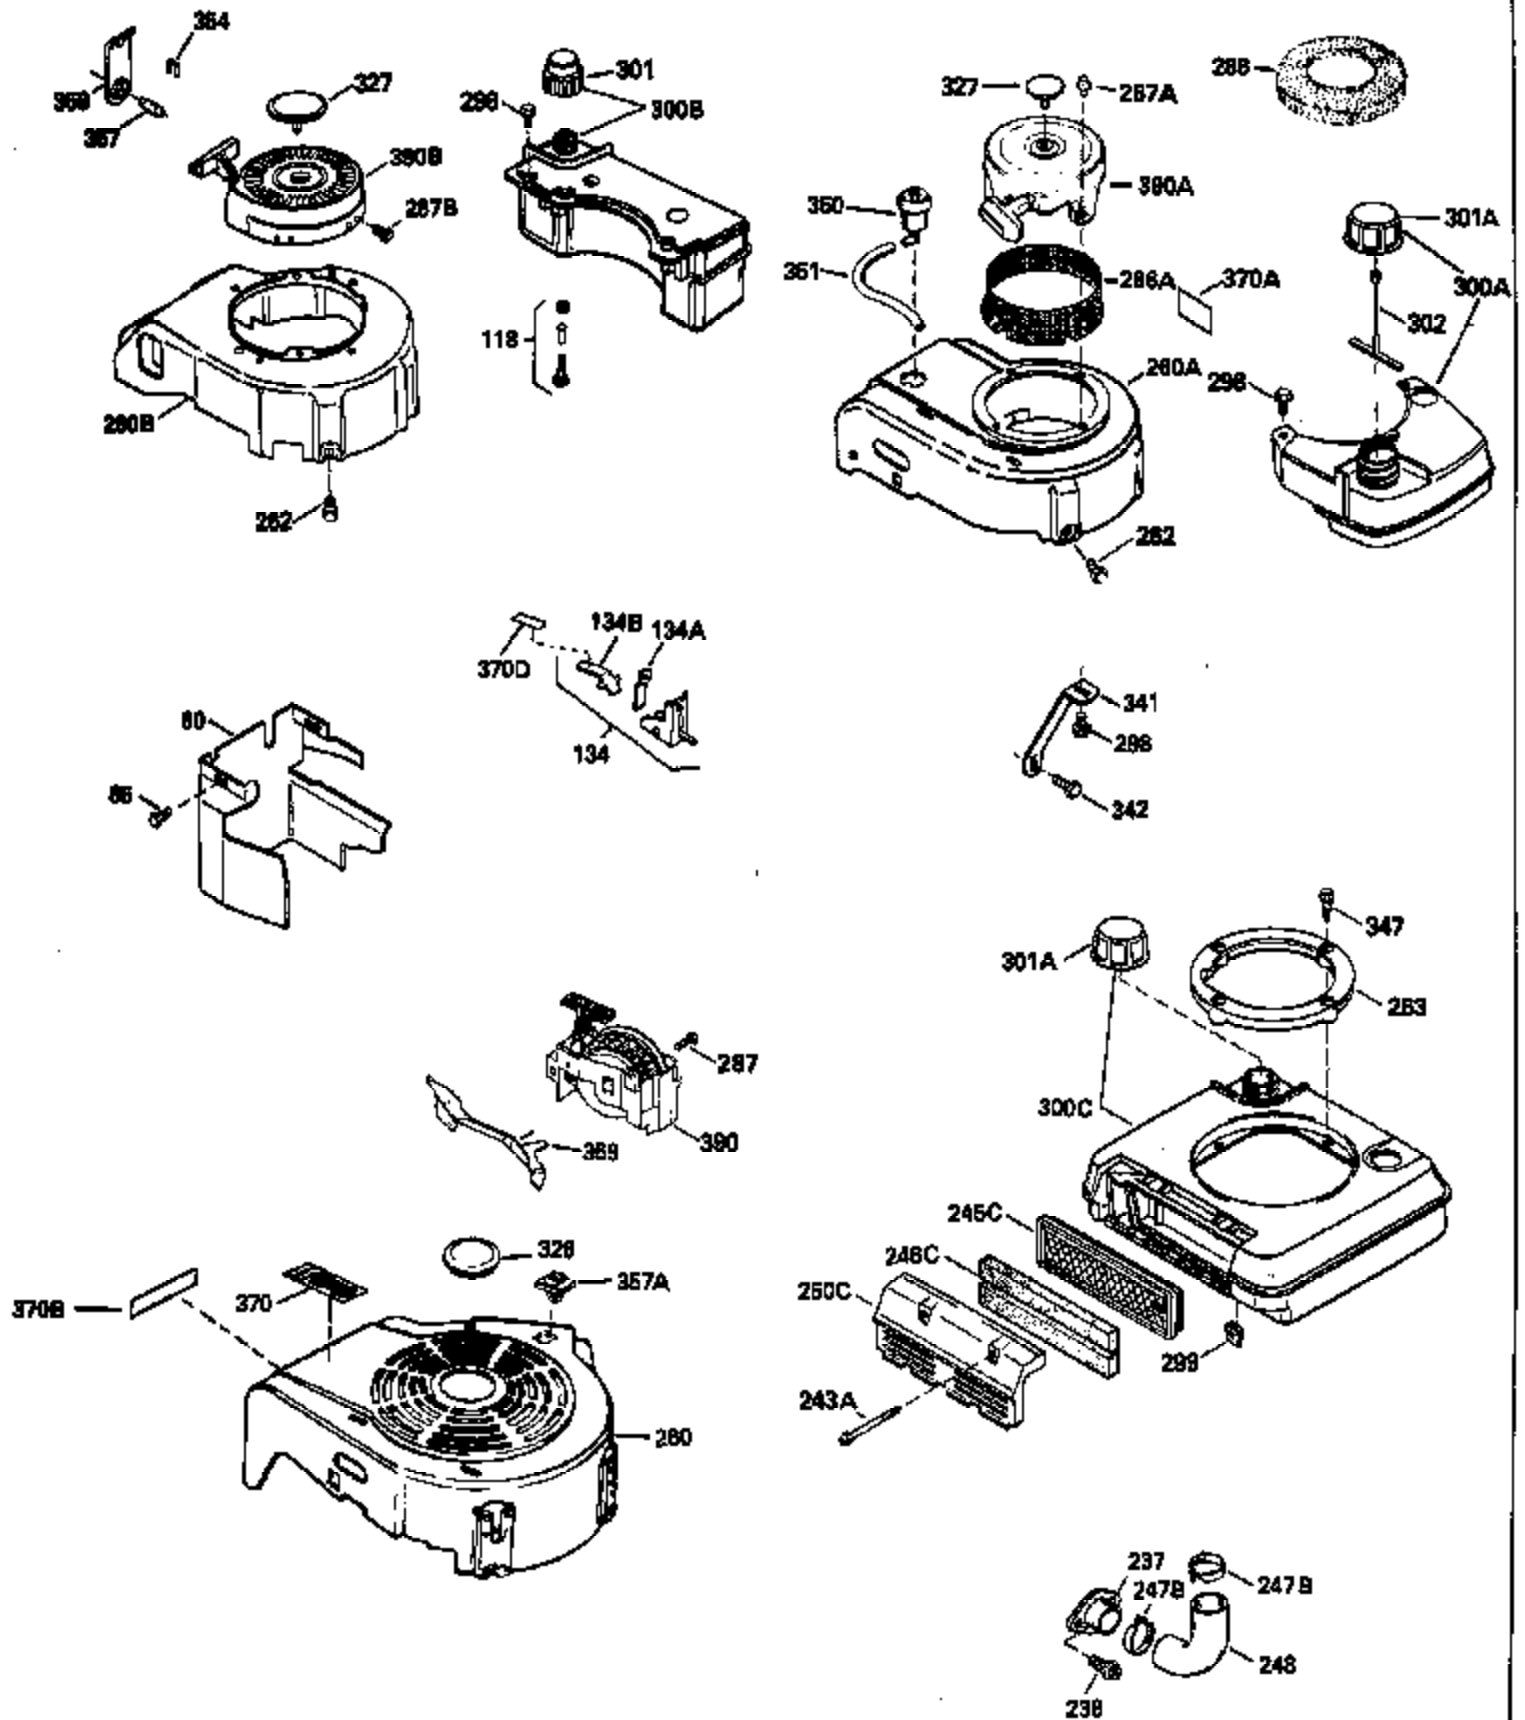

ILLUSTRATION SHOWS TYPICAL PARTS ONLY. ORDER BY PART NUMBER. PARTS NOT LISTED ARE SUPPLIED BY OEM.

Ref #	Part Number	Qty	Description
118	730194		Rope Guide Kit (Use as required with 34476 fuel tank)
134A	34438		Spring, Stop switch
134B	34439		Clip, Stop switch
134	34657		Spark Plug Stop Lever (Incl. 134A & 1 34B)
246C	35705		Filter, Pre-Air (Optional)
260	34367		Housing, Blower
262	650747		Screw, 1/4-20 x 3/4"
287	650802		Screw, 1/4-20 x 5/8"
287A	650735		Screw, 10-24 x 3/8" (Use as required)
287A			Pop Rivet, (3/16" Dia.)(Purchase locally)
301	33032		Fuel Cap
326	34113		Plug, Screen
350	34353		Primer Assy.
351	32180C		Line, Fuel primer
370A	34365		Decal, Instruction
370D	34407		Decal, Stop control
390	590531		Side Mount Rewind Starter (Refer to Division 5, Section C, page 32 or Fiche 8, Grid G-8 for breakdown)