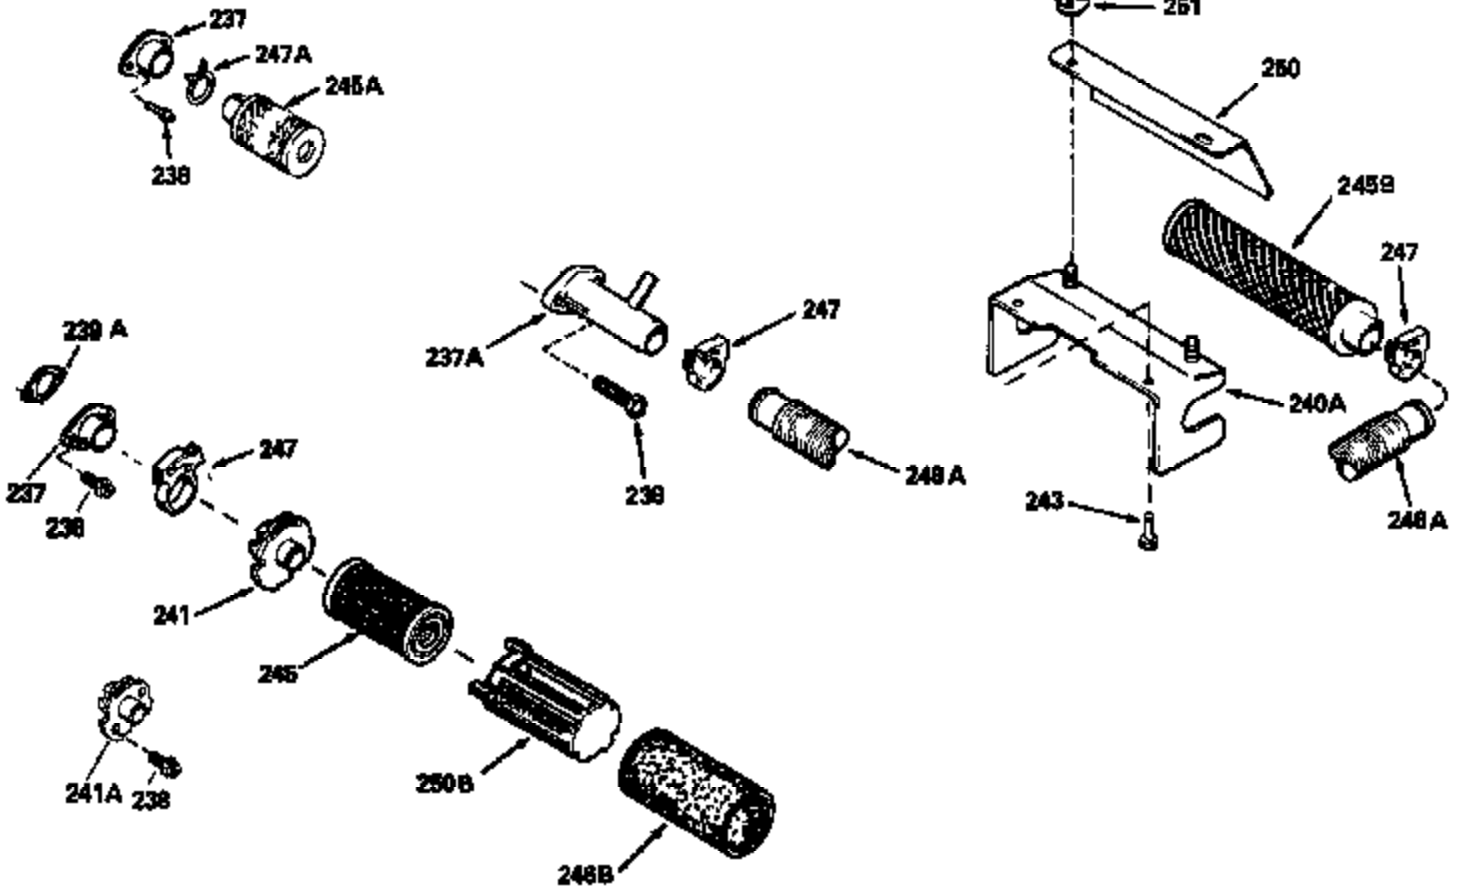

Ref #	Part Number	Qty	Description
19	31361		Spring, Extension
69	35261		* Gasket, Mounting flange
182	6201		Screw, 1/4-28 x 7/8"
185	31384A		Pipe, Intake (Incl. 224)
186	32653		Link, Governor spring
216	33086		Lever, Speed adjusting
223	650451		Screw, 1/4-20 x 1"
245A	32972		Filter, Air cleaner
246B	35435		Filter, Pre-Air (Use as required)
247	33168		Clamp, Corbin