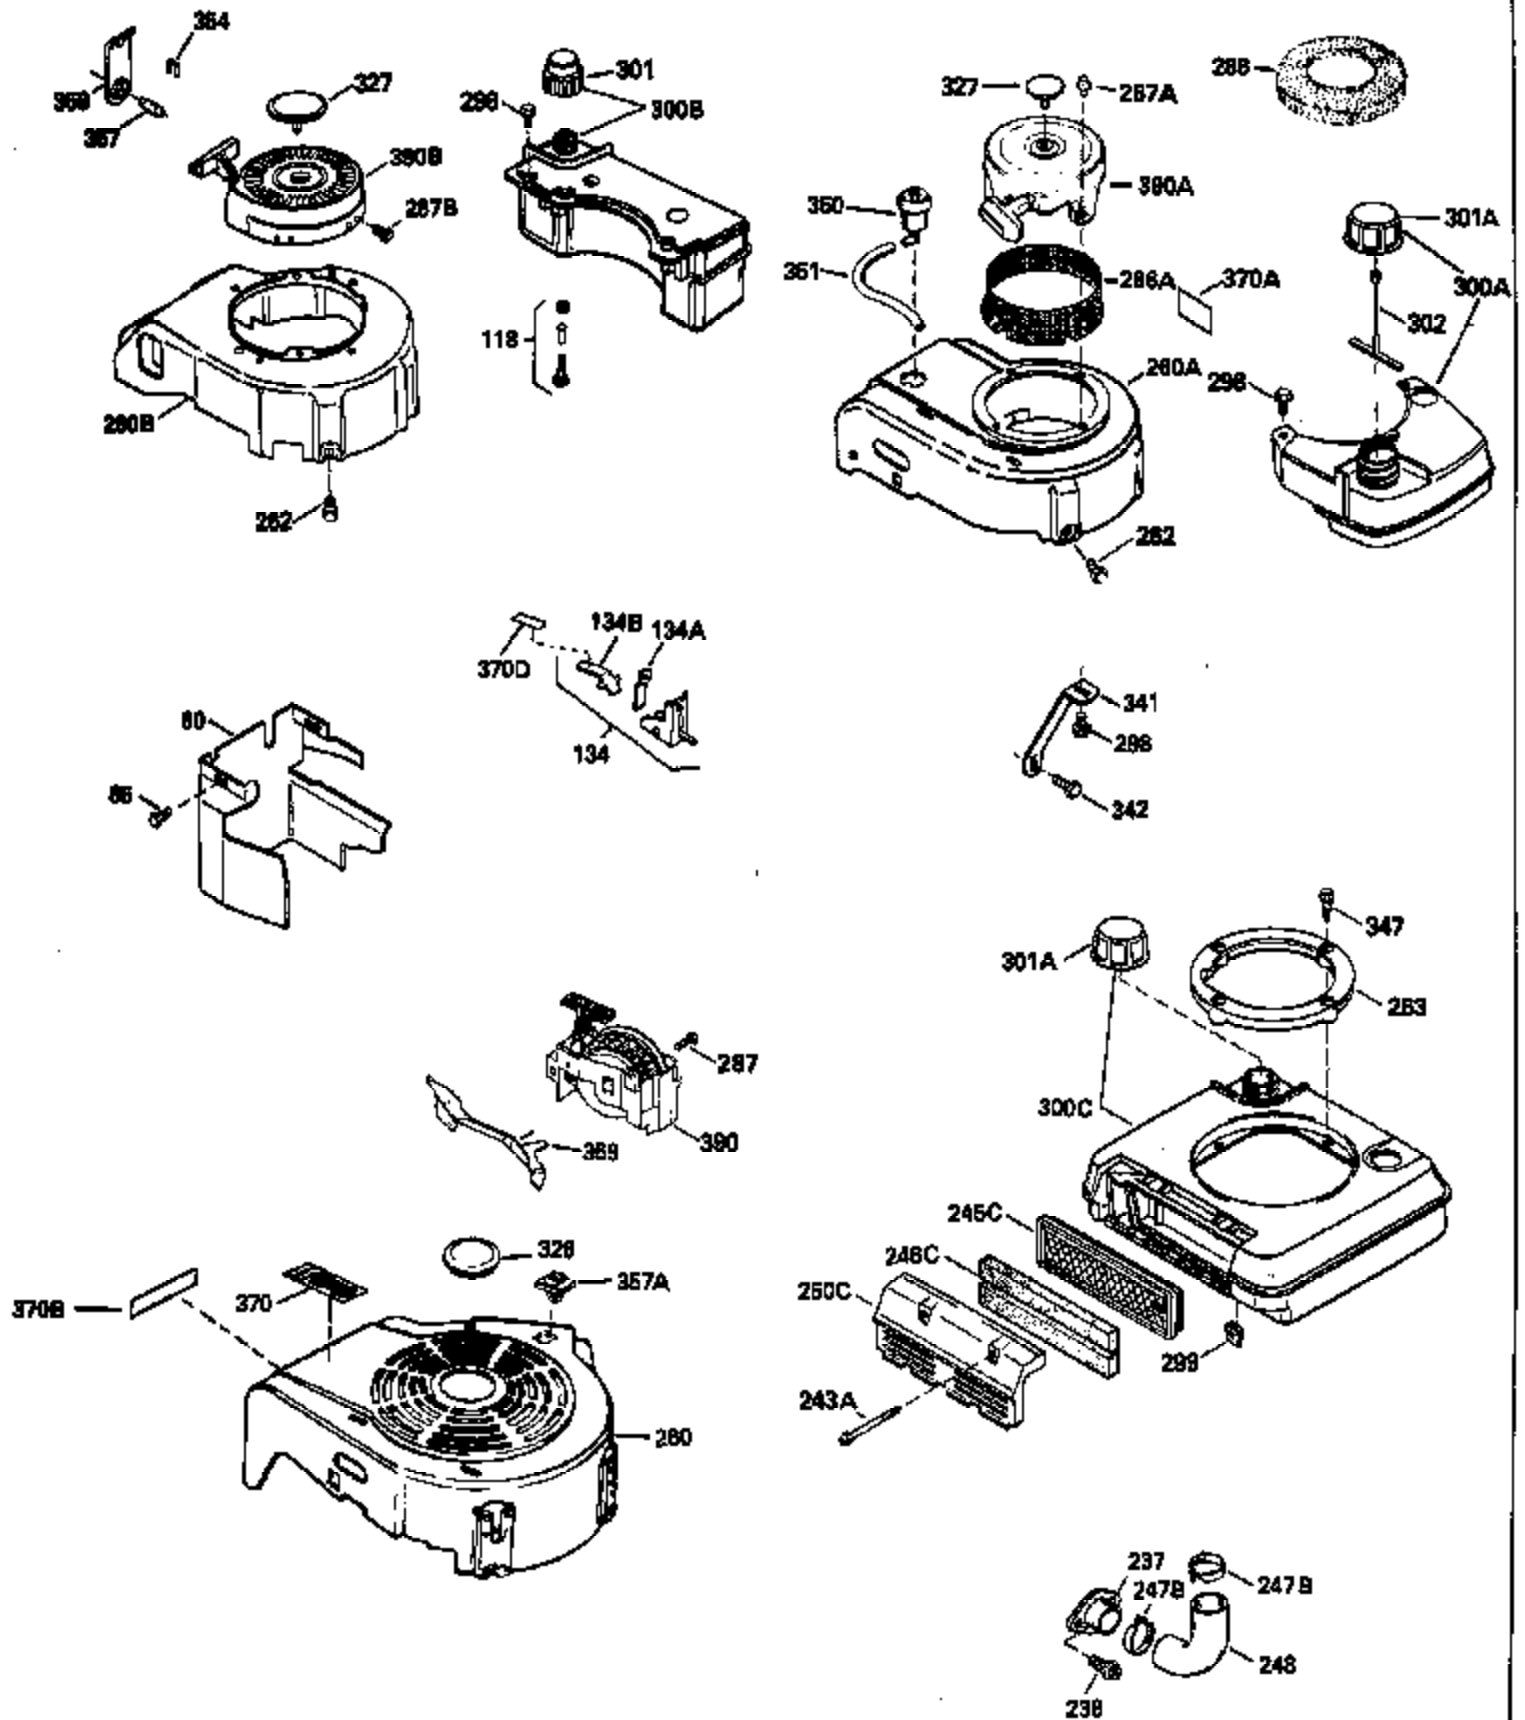

ILLUSTRATION SHOWS TYPICAL PARTS ONLY. ORDER BY PART NUMBER. PARTS NOT LISTED ARE SUPPLIED BY OEM.

Ref #	Part Number	Qty	Description
118	730194		Rope Guide Kit (Use as required with 34476 fuel tank)
134A	34438		Spring, Stop switch
134B	34439		Clip, Stop switch
134	34657		Spark Plug Stop Lever (Incl. 134A & 1 34B)
246C	35705		Filter, Pre-Air (Optional)
260	34367		Housing, Blower
262	650831		Screw, 1/4-20 x 15/32"
287	650802		Screw, 1/4-20 x 5/8"
287A	650735		Screw, 10-24 x 3/8" (Use as required)
287A			Pop Rivet, (3/16" Dia.)(Purchase locally)
301	33032		Fuel Cap
326	34113		Plug, Screen
350	34353		Primer Assy.
351	32180C		Line, Fuel primer
370A	34365		Decal, Instruction
370D	34407		Decal, Stop control
390	590531		Side Mount Rewind Starter (Refer to Division 5, Section C, page 32 or Fiche 8, Grid G-8 for breakdown)