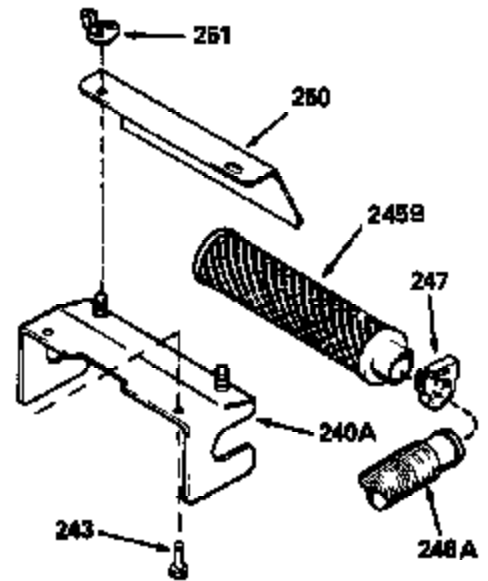

Ref #	Part Number	Qty	Description
19	31361		Spring, Extension
69	35261		* Gasket, Mounting flange
182	6201		Screw, 1/4-28 x 7/8"
185	31384A		Pipe, Intake (Incl. 224)
186	32653		Link, Governor spring
216	33086		Lever, Speed adjusting
223	650451		Screw, 1/4-20 x 1"
245A	32972		Filter, Air cleaner
246B	35435		Filter, Pre-Air (Use as required)
247	33168		Clamp, Corbin