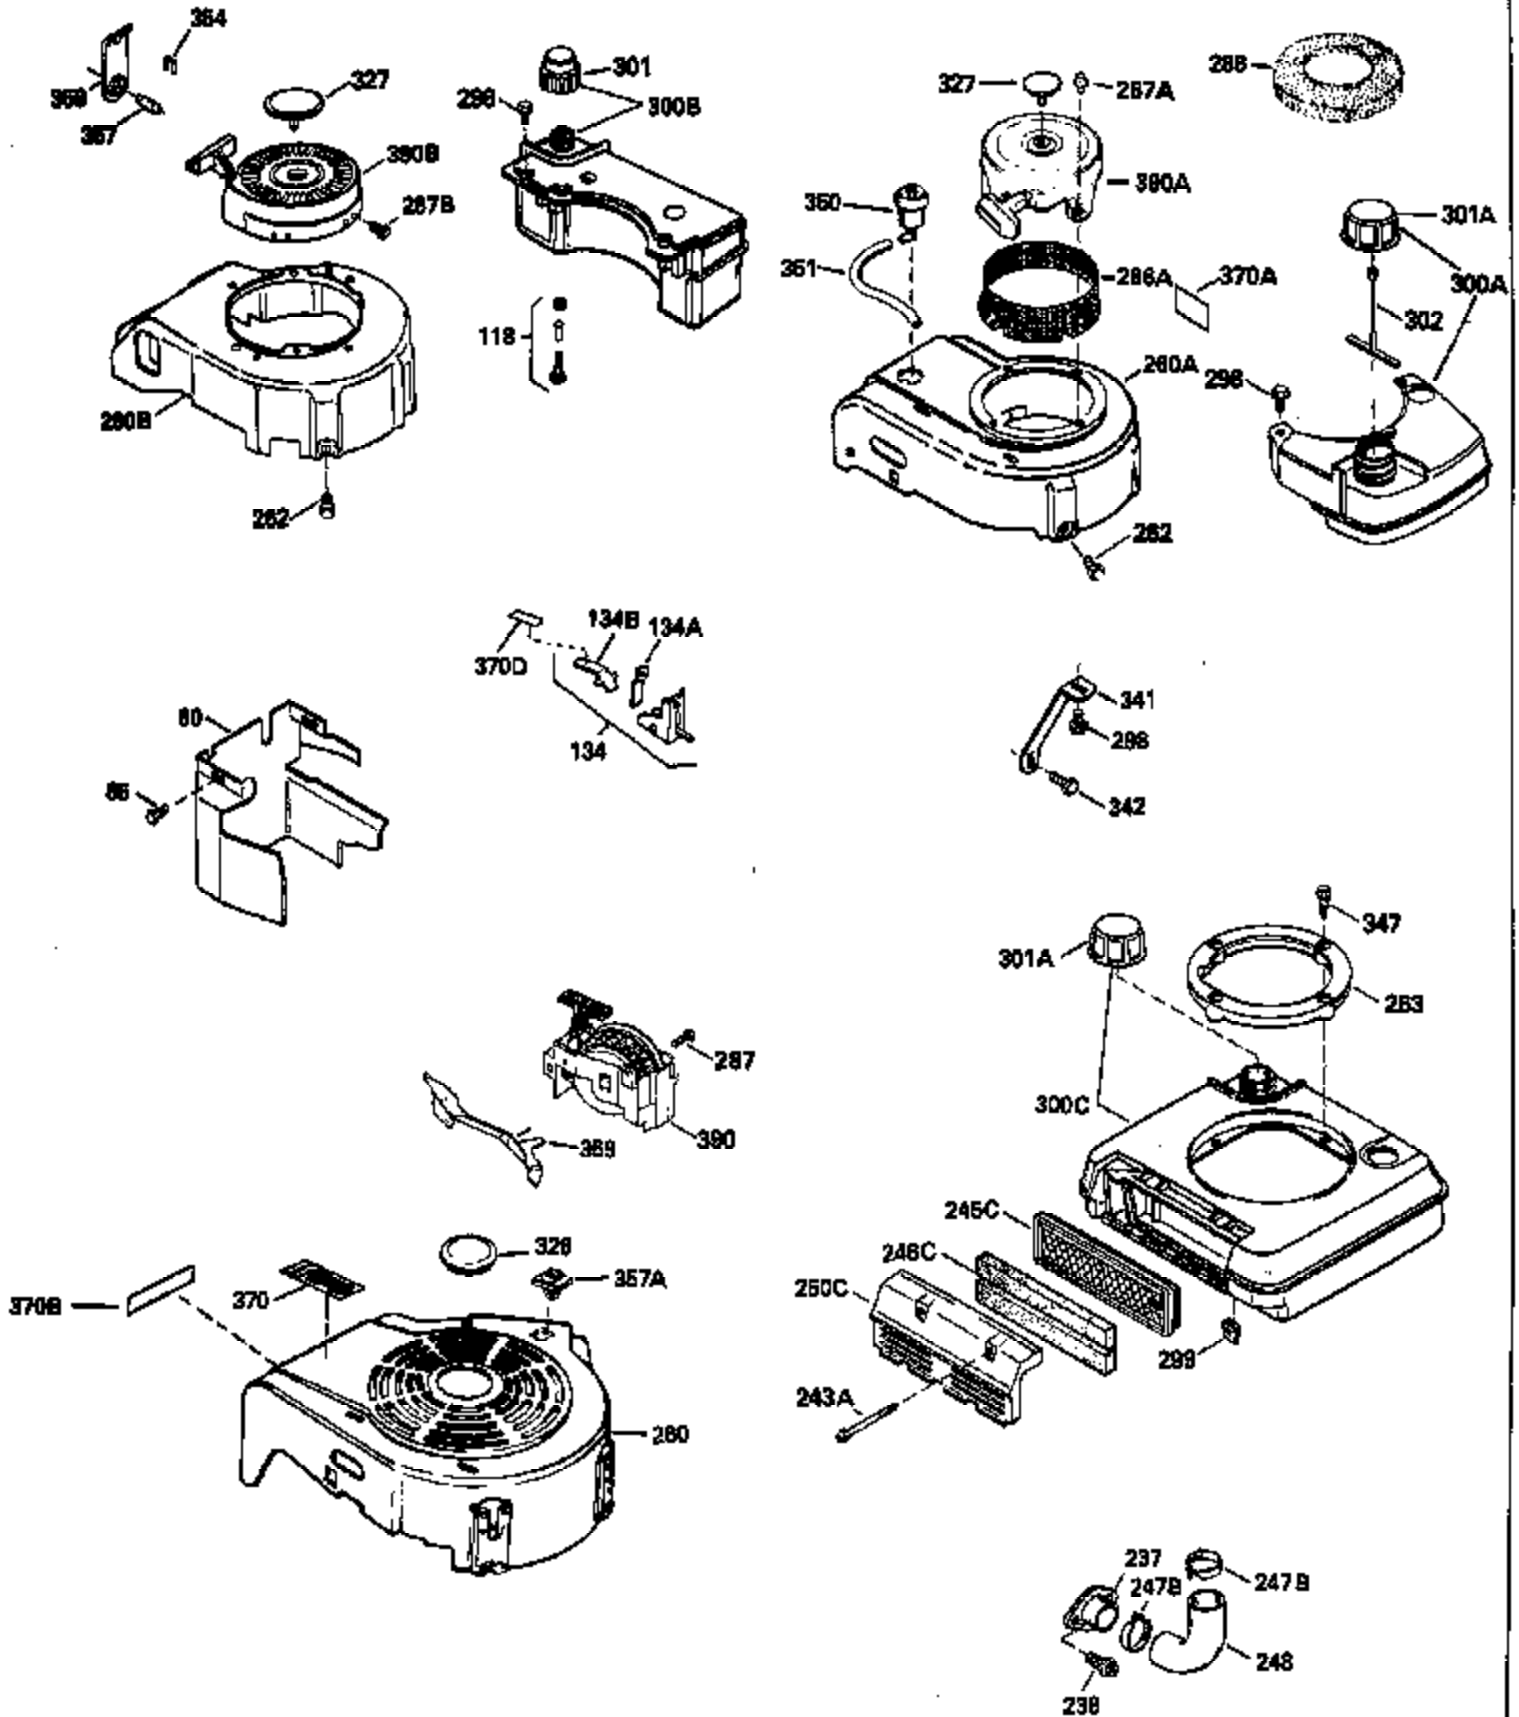

ILLUSTRATION SHOWS TYPICAL PARTS ONLY. ORDER BY PART NUMBER. PARTS NOT LISTED ARE SUPPLIED BY OEM.

Ref #	Part Number	Qty	Description
118	730194		Rope Guide Kit (Use as required with 34476 fuel tank)
238	650806		Screw, 10-32 x 5/8"
246C	35705		Filter, Pre-Air (Optional)
260	34475		Housing, Blower
262	650831		Screw, 1/4-20 x 15/32"
287	650802		Screw, 1/4-20 x 5/8"
287A	650735		Screw, 10-24 x 3/8" (Use as required)
287A			Pop Rivet, (3/16" Dia.)(Purchase locally)
298	28763		Screw, 10-32 x 35/64"
300B	34476		Fuel Tank (Incl. 292 & 301)
301	33032		Fuel Cap
326	34113		Plug, Screen
370A	34346		Decal, Instruction
370B	34363		Decal, Instruction
370	550223		Decal, Name
390	590531		Side Mount Rewind Starter (Refer to Division 5, Section C, page 32 or Fiche 8, Grid G-8 for breakdown)