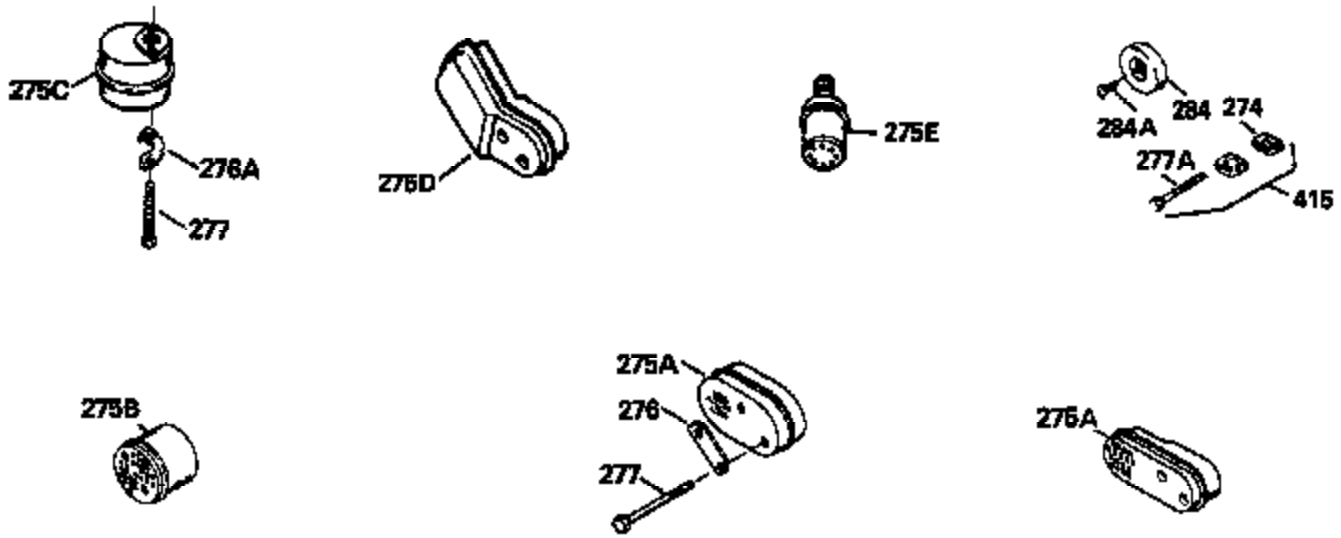

Ref #	Part Number	Qty	Description
110A	34799		Wire Harness Ass'y.
189	650827		Screw, 1/4-20 x 1-1/4"
190A	34801		Lever Assy., Brake
191A	34800		Brake Switch & Bracket (Incl. 195 & 1 96)
193A	34802		Spring, Torsion
210	27793		Clip, Conduit
211	28942		Screw, 10-32 x 3/8"
274	26754A		* Gasket, Exhaust (Use as required)
277A	30063		Screw, 1/4-20 x 1/2" (Use as required)
277	650795		Screw, 1/4-20 x 2-1/4"
322	610885		Connector, Body
361	650738		Screw, 1/4-20 x 5/8"
361A	8345		Washer, Flat
370F	34387		Decal, Instruction (Optional)
395	34766		Electric Starter Motor (12 Volt) (Refer to Division 5, Section D, page 18 or Fiche 8, Grid G-11 for breakdown)
415	730162		Muffler Adap.Kit(Incl.274,277A)(Use a s req.)
430	730574		Debris Screen Kit (Incl. 370F,431-433)(Opt.)
431	35596		Screen, Debris (Optional)
432	35597		Bracket, Debris screen (Optional)
433	650910		Screw, 8-32 x 1/4" (Optional)