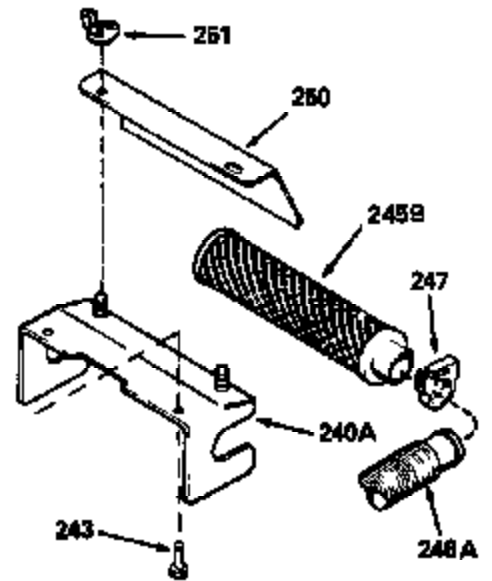

Ref #	Part Number	Qty	Description
19	31386		Spring, Governor
53	31745		Tang, Washer
54	31747		Washer, Flat
56	31746		Left Hand Worm Gear
57	31749		Ring, Retaining
58	31744		Seal, Oil
59	31787		Washer, Flat
69	35261		* Gasket, Mounting flange
70A	33521C		Flange Ass'y. (Incl.58, 72, 72A, 73, 75 & 80)
87	650492		Screw, 1/4-20 x 2-1/4"
182	6201		Screw, 1/4-28 x 7/8"
185	31384A		Pipe, Intake (Incl. 224)
186	34337		Link, Governor spring
209	30200		Screw, 10-24 x 9/16"
223	650451		Screw, 1/4-20 x 1"
238	650806		Screw, 10-32 x 5/8"
246B	35435		Filter, Pre-Air (Use as required)