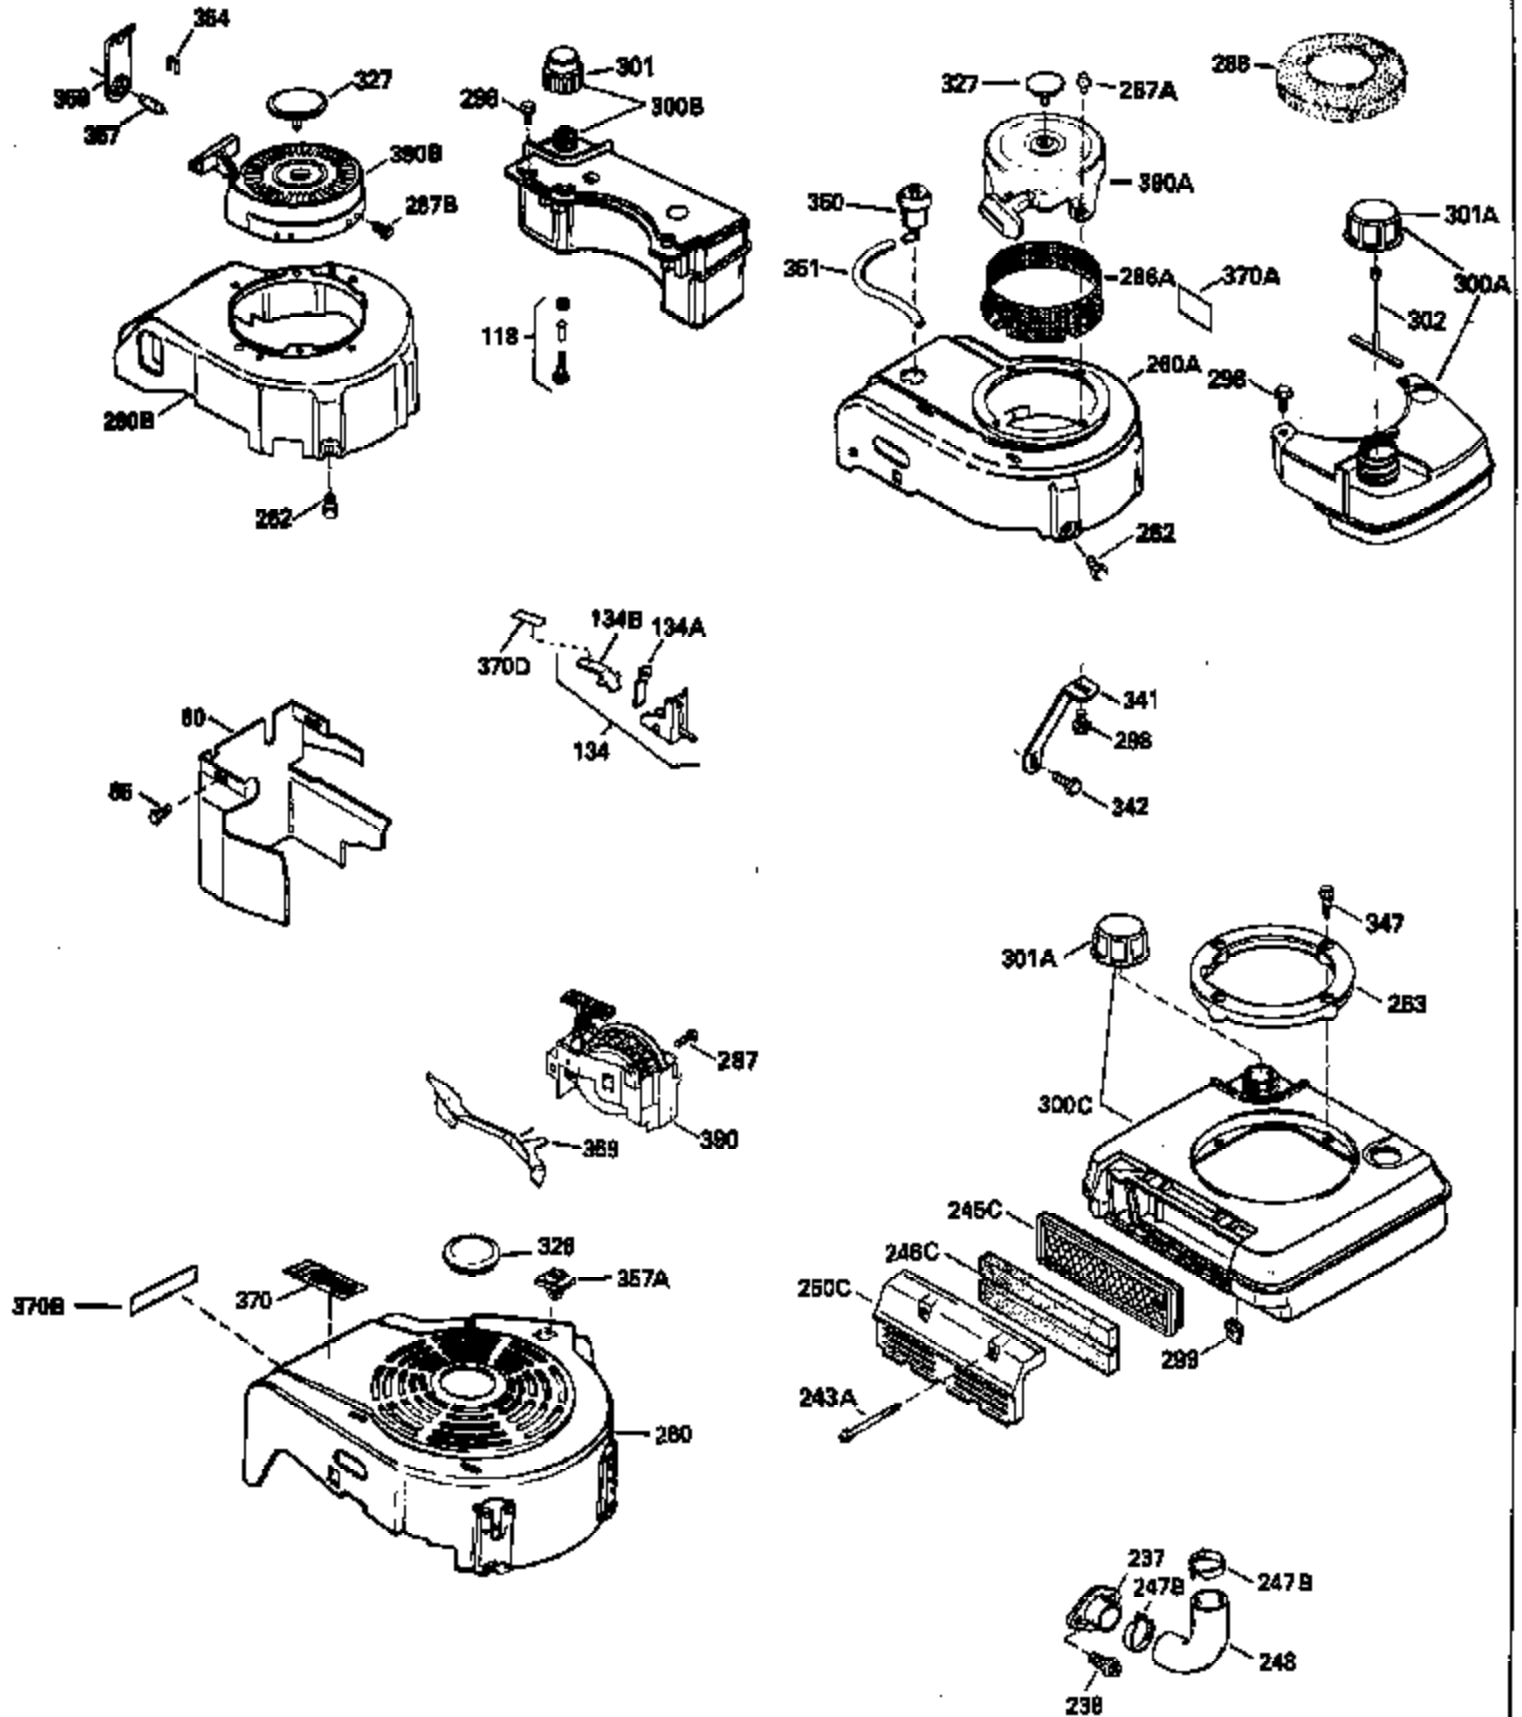

---

Ref #	Part Number	Qty	Description
420	730225		SAE 30, 4-Cycle Engine Oil (Quart)

---

ILLUSTRATION SHOWS TYPICAL PARTS ONLY. ORDER BY PART NUMBER. PARTS NOT LISTED ARE SUPPLIED BY OEM.

Ref #	Part Number	Qty	Description
118	730194		Rope Guide Kit (Use as required with 34476 fuel tank)
238	650806		Screw, 10-32 x 5/8"
246C	35705		Filter, Pre-Air (Optional)
260	34840		Housing, Blower
262	650831		Screw, 1/4-20 x 15/32"
287	650802		Screw, 1/4-20 x 5/8"
287A	650735		Screw, 10-24 x 3/8" (Use as required)
287A			Pop Rivet, (3/16" Dia.)(Purchase locally)
298	28763		Screw, 10-32 x 35/64"
300B	34476		Fuel Tank (Incl. 292 & 301)
301	33032		Fuel Cap
326	34113		Plug, Screen
359	34834		Guard, Flywheel
370B	34363		Decal, Instruction
370A	34346		Decal, Instruction
370	550223		Decal, Name
390	590531		Side Mount Rewind Starter (Refer to Division 5, Section C, page 32 or Fiche 8, Grid G-8 for breakdown)