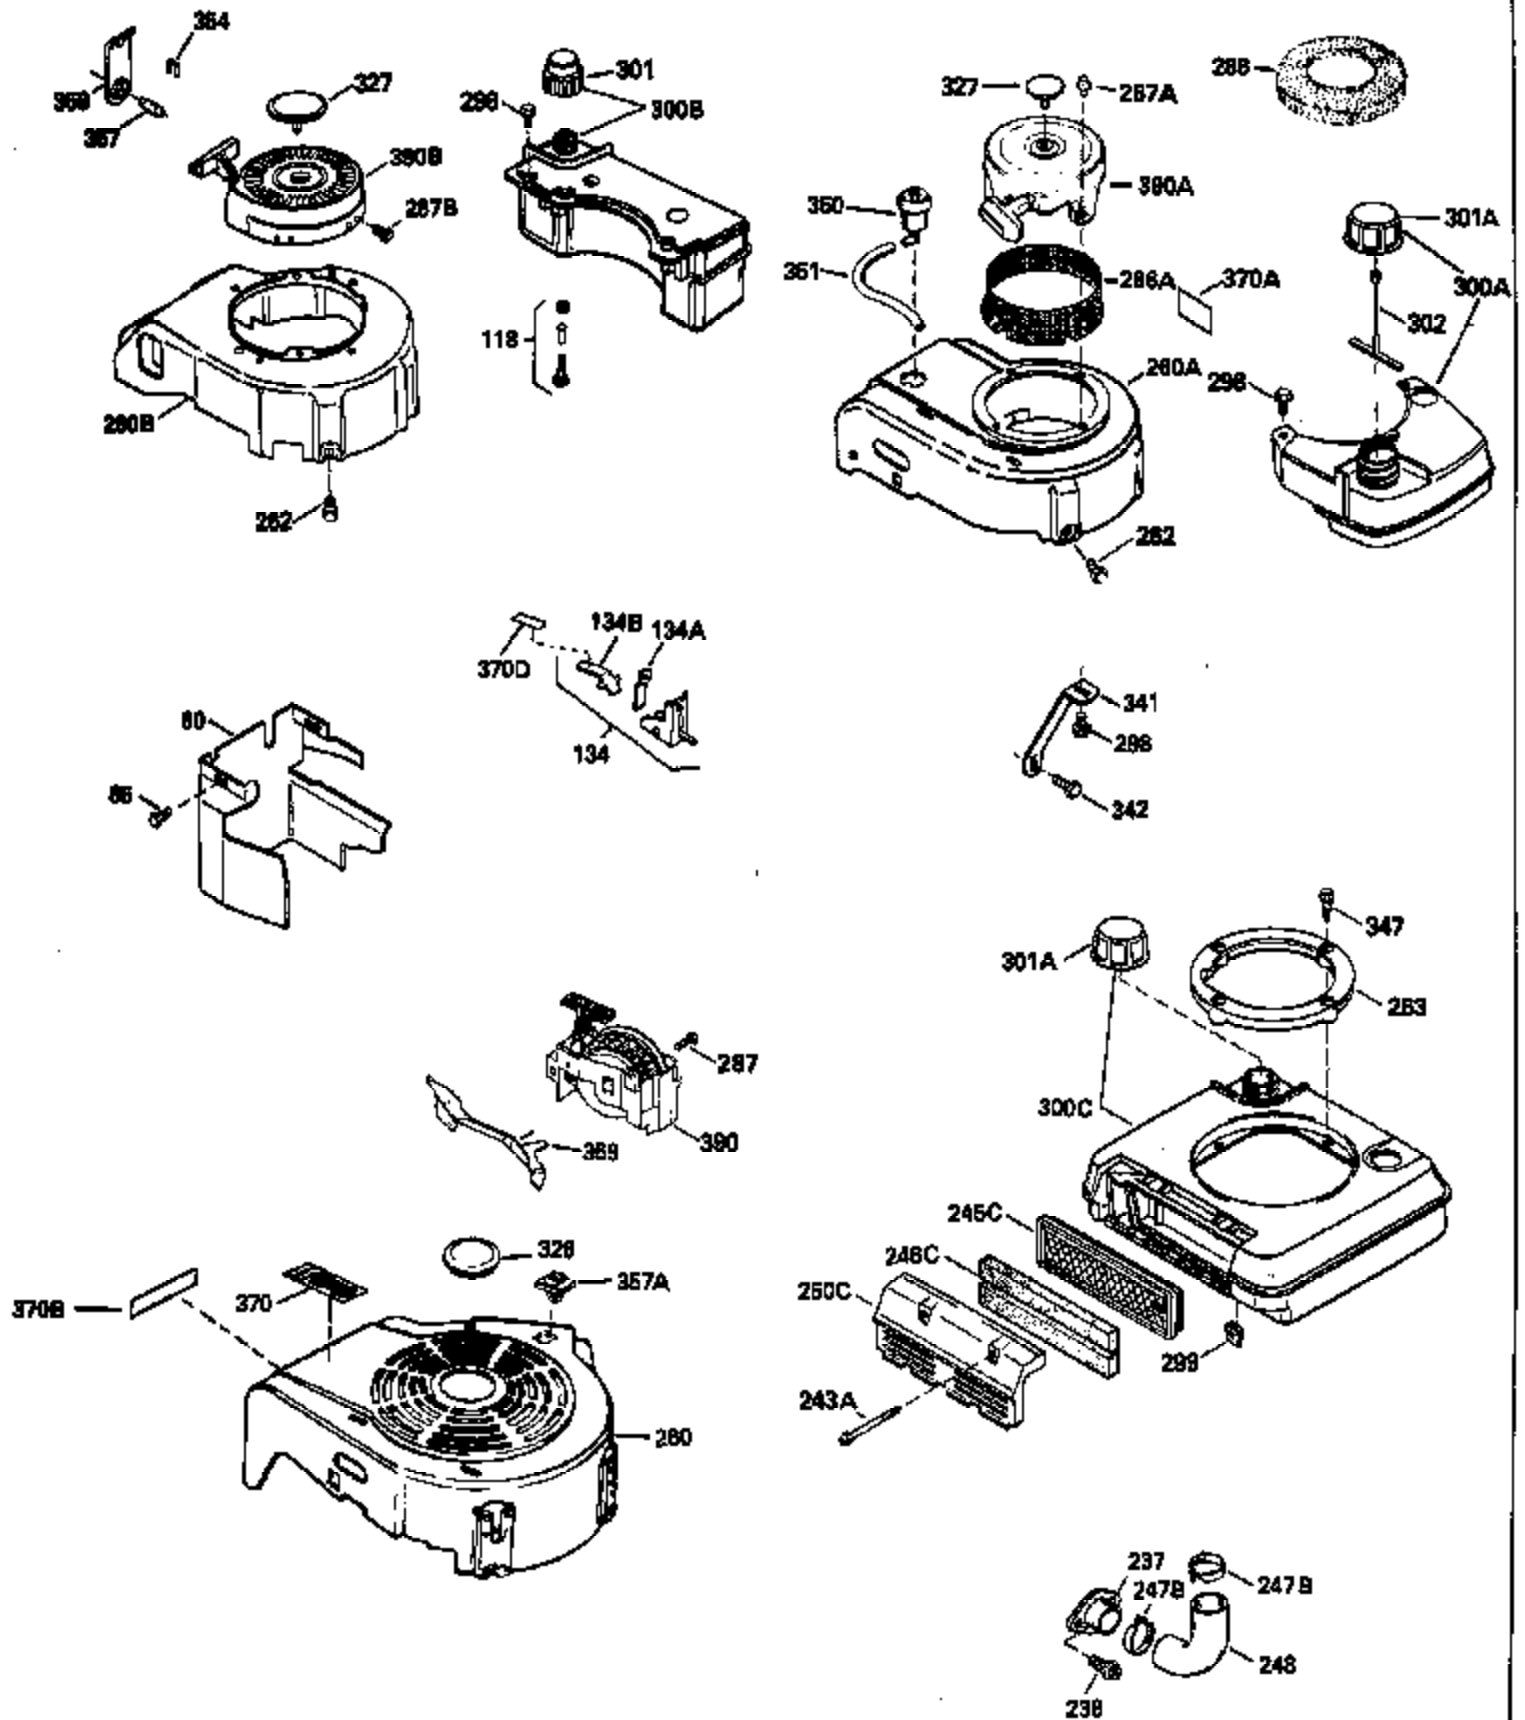

ILLUSTRATION SHOWS TYPICAL PARTS ONLY. ORDER BY PART NUMBER. PARTS NOT LISTED ARE SUPPLIED BY OEM.

Ref #	Part Number	Qty	Description
118	730194		Rope Guide Kit (Use as required with 34476 fuel tank)
238	650806		Screw, 10-32 x 5/8"
246C	35705		Filter, Pre-Air (Optional)
260A	34859		Housing, Blower
262	650831		Screw, 1/4-20 x 15/32"
286	35009		Screen, Starter cup
287A	650735		Screw, 10-24 x 3/8" (Use as required)
287A			Pop Rivet, (3/16" Dia.)(Purchase locally)
301	33032		Fuel Cap
370A	34346		Decal, Instruction
370	550223		Decal, Name
390A	590420A		Rewind Starter (Refer to Division 5, Section C, page 25 or Fiche 8, Grid G-7 for breakdown)