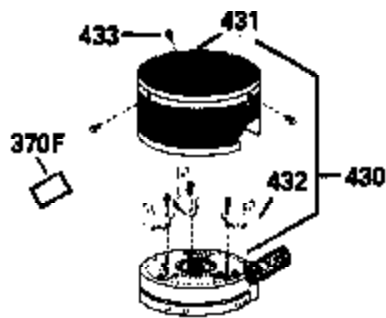

Ref #	Part Number	Qty	Description
210	27793		Clip, Conduit
211	28942		Screw, 10-32 x 3/8"
274	26754A		* Gasket, Exhaust (Use as required)
275D	34591		Muffler
276	33753		Plate, Lock
277A	30063		Screw, 1/4-20 x 1/2" (Use as required)
277	650795		Screw, 1/4-20 x 2-1/4"
370F	34387		Decal, Instruction (Optional)
415	730162		Muffler Adap.Kit(Incl.274,277A)(Use a s req.)
430	730574		Debris Screen Kit (Incl. 370F,431-433)(Opt.)
431	35596		Screen, Debris (Optional)
432	35597		Bracket, Debris screen (Optional)
433	650910		Screw, 8-32 x 1/4" (Optional)