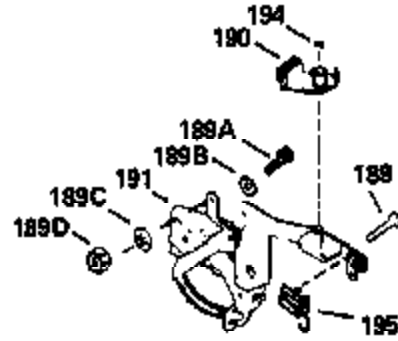

Ref #	Part Number	Qty	Description
210	27793		Clip, Conduit
211	28942		Screw, 10-32 x 3/8"
274	26754A		* Gasket, Exhaust (Use as required)
275D	34591		Muffler
276	33753		Plate, Lock
277A	30063		Screw, 1/4-20 x 1/2" (Use as required)
277	650795		Screw, 1/4-20 x 2-1/4"
370F	34387		Decal, Instruction (Optional)
415	730162		Muffler Adap.Kit(Incl.274,277A)(Use a s req.)
430	730574		Debris Screen Kit (Incl. 370F,431-433)(Opt.)
431	35596		Screen, Debris (Optional)
432	35597		Bracket, Debris screen (Optional)
433	650910		Screw, 8-32 x 1/4" (Optional)