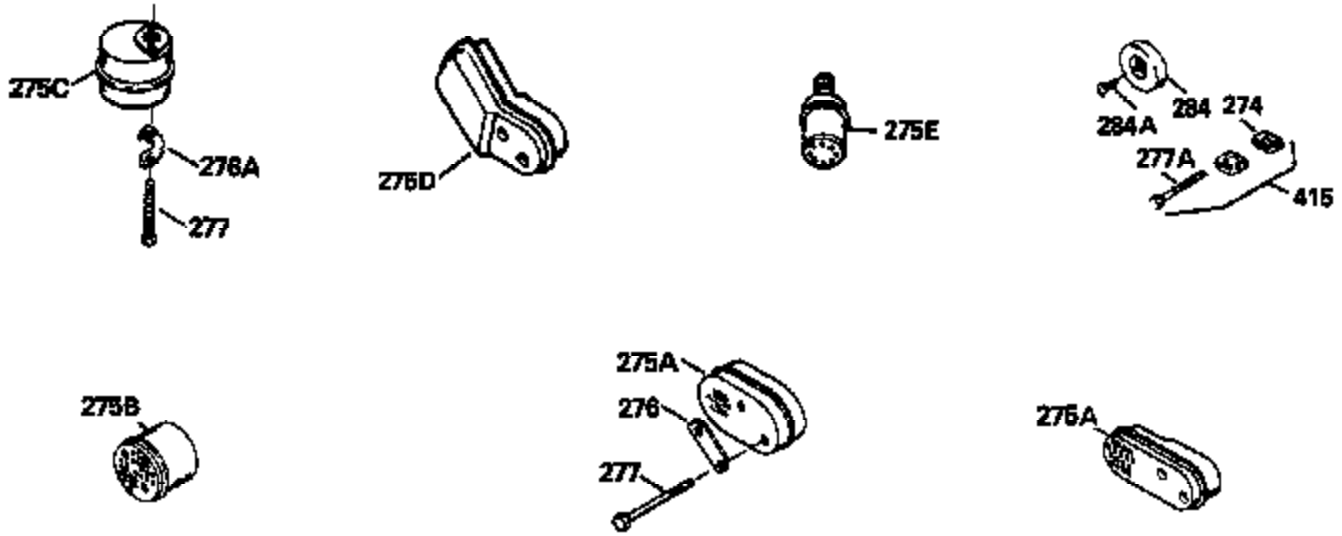

Ref #	Part Number	Qty	Description
210	27793		Clip, Conduit
211	28942		Screw, 10-32 x 3/8"
274	26754A		* Gasket, Exhaust (Use as required)
275D	34591		Muffler
276	33753		Plate, Lock
277A	30063		Screw, 1/4-20 x 1/2" (Use as required)
277	650795		Screw, 1/4-20 x 2-1/4"
370F	34387		Decal, Instruction (Optional)
415	730162		Muffler Adap.Kit(Incl.274,277A)(Use a s req.)
430	730574		Debris Screen Kit (Incl. 370F,431-433)(Opt.)
431	35596		Screen, Debris (Optional)
432	35597		Bracket, Debris screen (Optional)
433	650910		Screw, 8-32 x 1/4" (Optional)