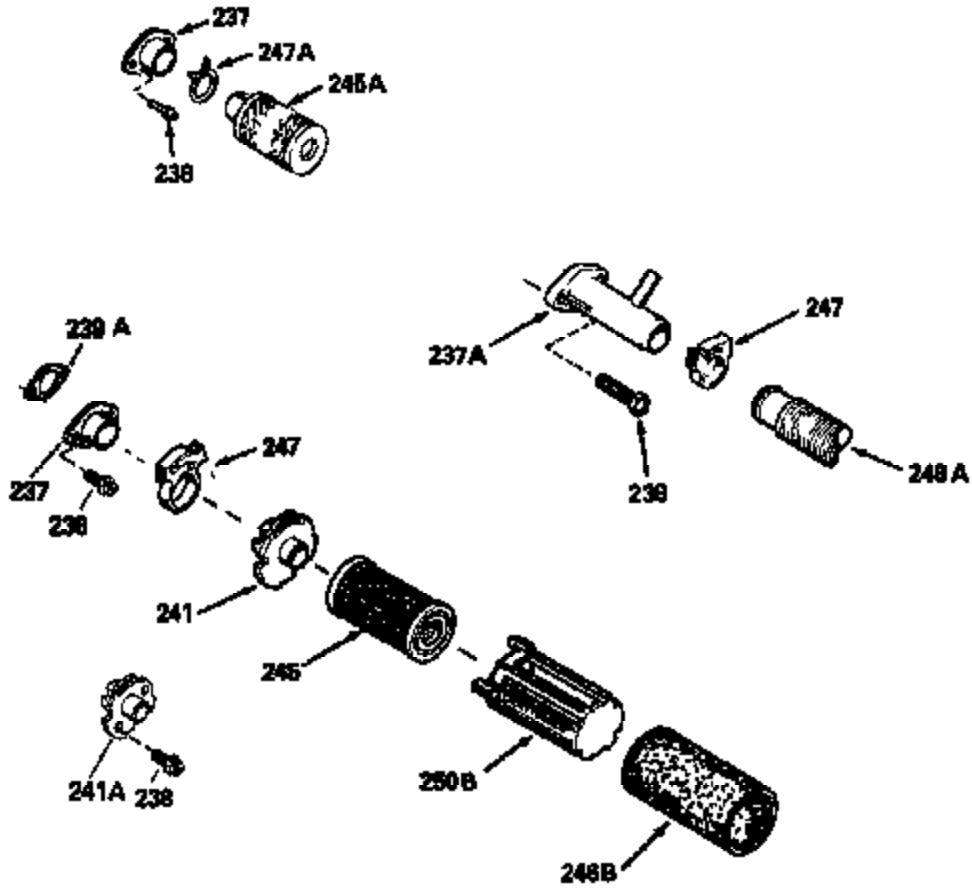

Ref #	Part Number	Qty	Description
19	31361		Spring, Extension
53	31745		Tang, Washer
54	31747		Washer, Flat
55C	31493		Pin, Drive
55B	31764		Shaft, P.T.O. (Incl. 55C & 59)
56	31746		Left Hand Worm Gear
57	31749		Ring, Retaining
58	31744		Seal, Oil
59	31787		Washer, Flat
69	35261		* Gasket, Mounting flange
70A	33521C		Flange Ass'y. (Incl.58, 72, 72A, 73, 75 & 80)
87	650492		Screw, 1/4-20 x 2-1/4"
182	6201		Screw, 1/4-28 x 7/8"
185	31384A		Pipe, Intake (Incl. 224)
186	34337		Link, Governor spring
209	30200		Screw, 10-24 x 9/16"
223	650451		Screw, 1/4-20 x 1"
238	650806		Screw, 10-32 x 5/8"
246B	35435		Filter, Pre-Air (Use as required)