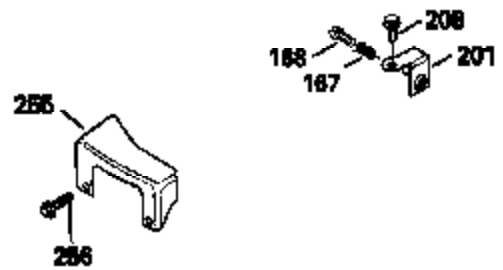

Ref #	Part Number	Qty	Description
19	31361		Spring, Extension
53	31745		Tang, Washer
54	31747		Washer, Flat
55C	31493		Pin, Drive
55B	31764		Shaft, P.T.O. (Incl. 55C & 59)
56	31746		Left Hand Worm Gear
57	31749		Ring, Retaining
58	31744		Seal, Oil
59	31787		Washer, Flat
69	35261		* Gasket, Mounting flange
70A	33521C		Flange Ass'y. (Incl.58, 72, 72A, 73, 75 & 80)
87	650492		Screw, 1/4-20 x 2-1/4"
182	6201		Screw, 1/4-28 x 7/8"
185	31384A		Pipe, Intake (Incl. 224)
186	34337		Link, Governor spring
209	30200		Screw, 10-24 x 9/16"
223	650451		Screw, 1/4-20 x 1"
238	650806		Screw, 10-32 x 5/8"
246B	35435		Filter, Pre-Air (Use as required)