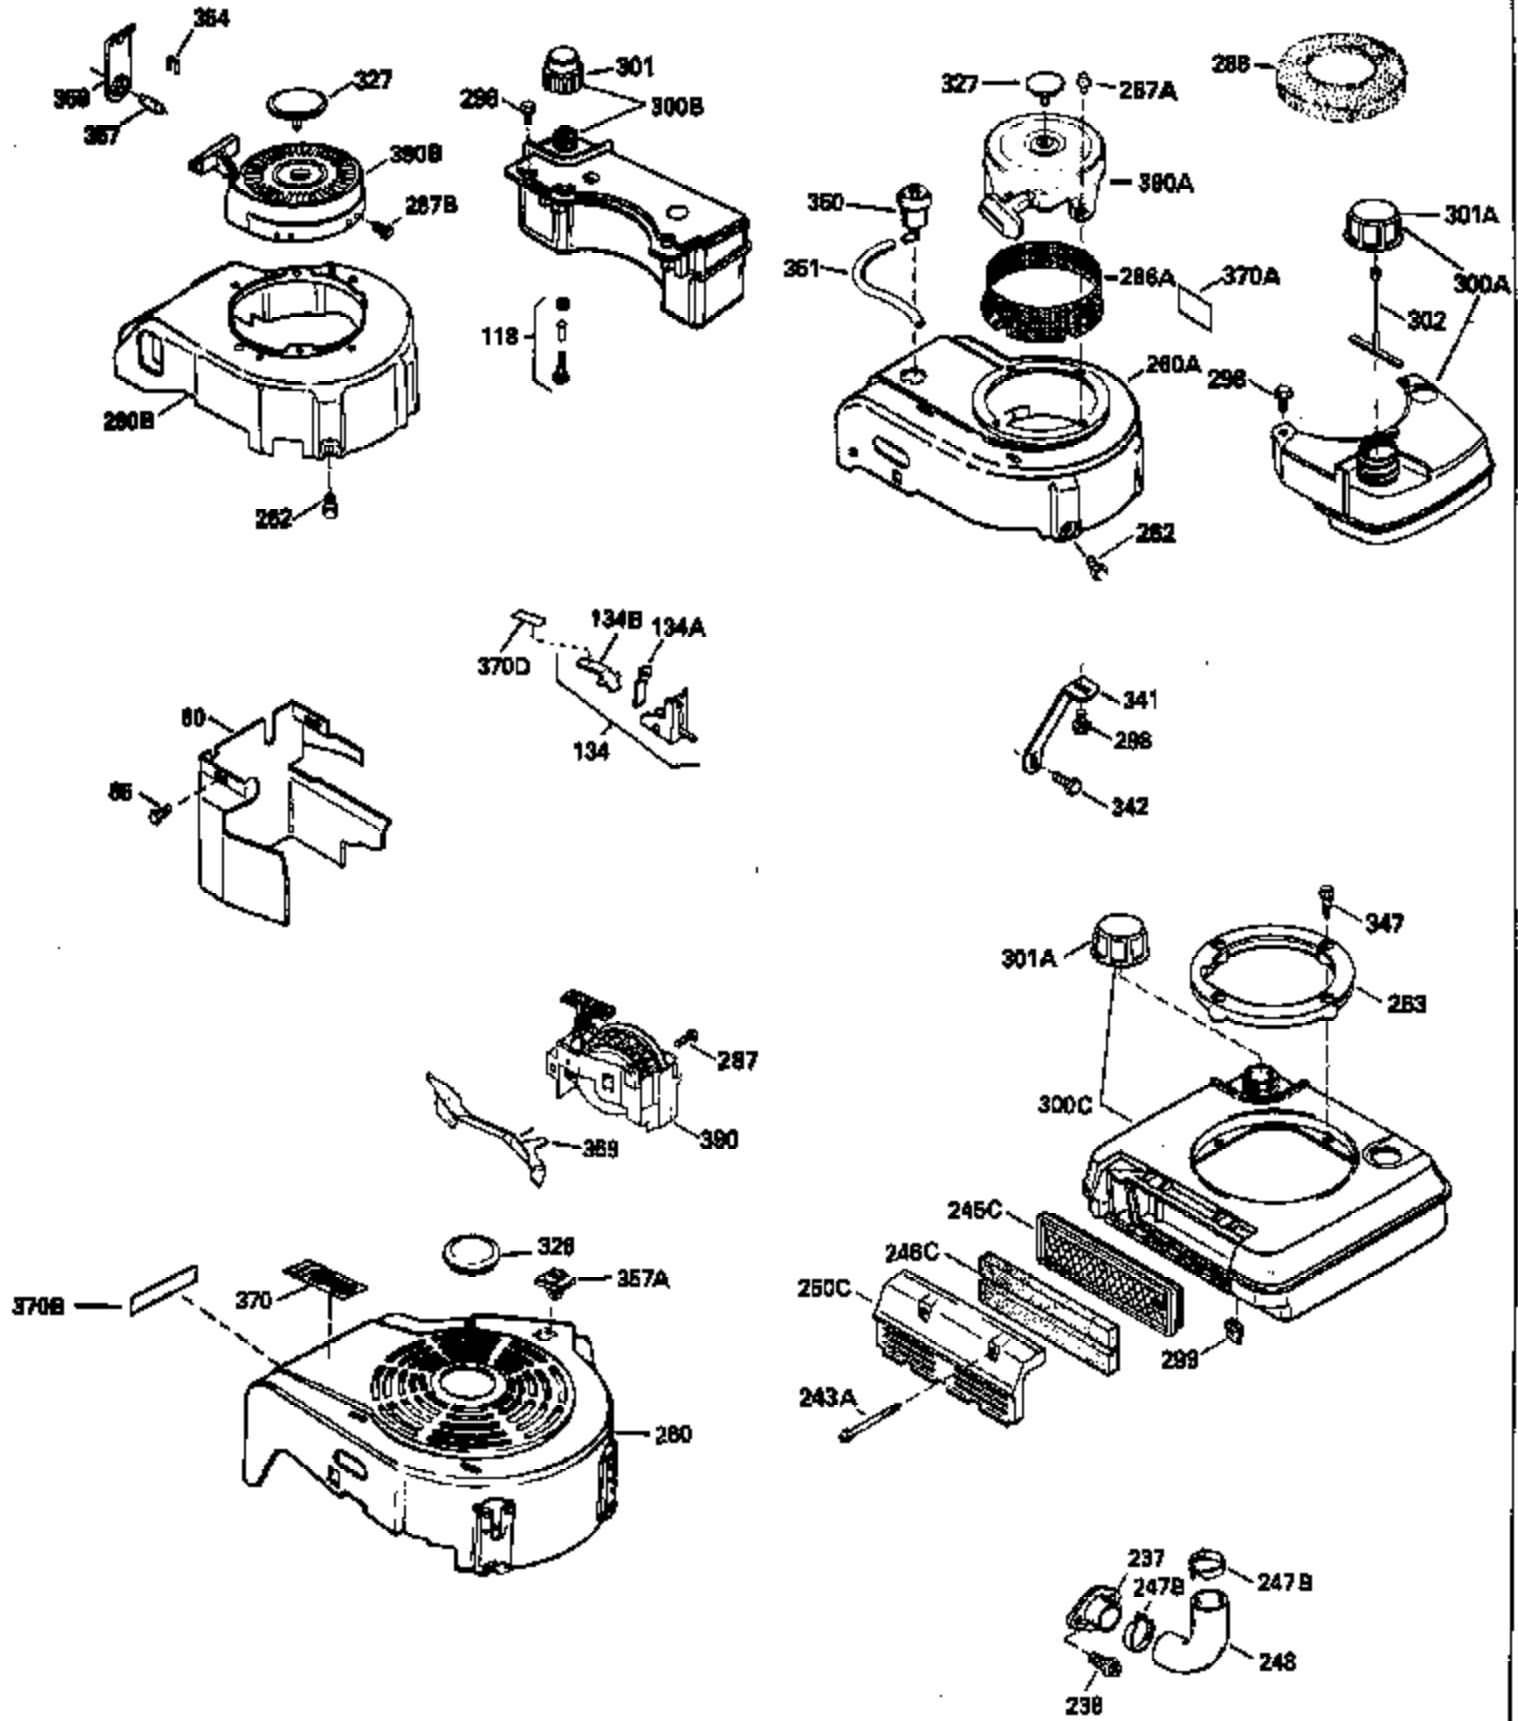

ILLUSTRATION SHOWS TYPICAL PARTS ONLY. ORDER BY PART NUMBER. PARTS NOT LISTED ARE SUPPLIED BY OEM.

Ref #	Part Number	Qty	Description
118	730194		Rope Guide Kit (Use as required with 34476 fuel tank)
238	650806		Screw, 10-32 x 5/8"
246C	35705		Filter, Pre-Air (Optional)
260	34924		Housing, Blower
262	650831		Screw, 1/4-20 x 15/32"
287	650802		Screw, 1/4-20 x 5/8"
287A	650735		Screw, 10-24 x 3/8" (Use as required)
287A			Pop Rivet, (3/16" Dia.)(Purchase locally)
298	28763		Screw, 10-32 x 35/64"
300B	34476		Fuel Tank (Incl. 292 & 301)
301	33032		Fuel Cap
326	34113		Plug, Screen
359	34834		Guard, Flywheel
370A	34346		Decal, Instruction
370	550223		Decal, Name
390	590531		Side Mount Rewind Starter (Refer to Division 5, Section C, page 32 or Fiche 8, Grid G-8 for breakdown)