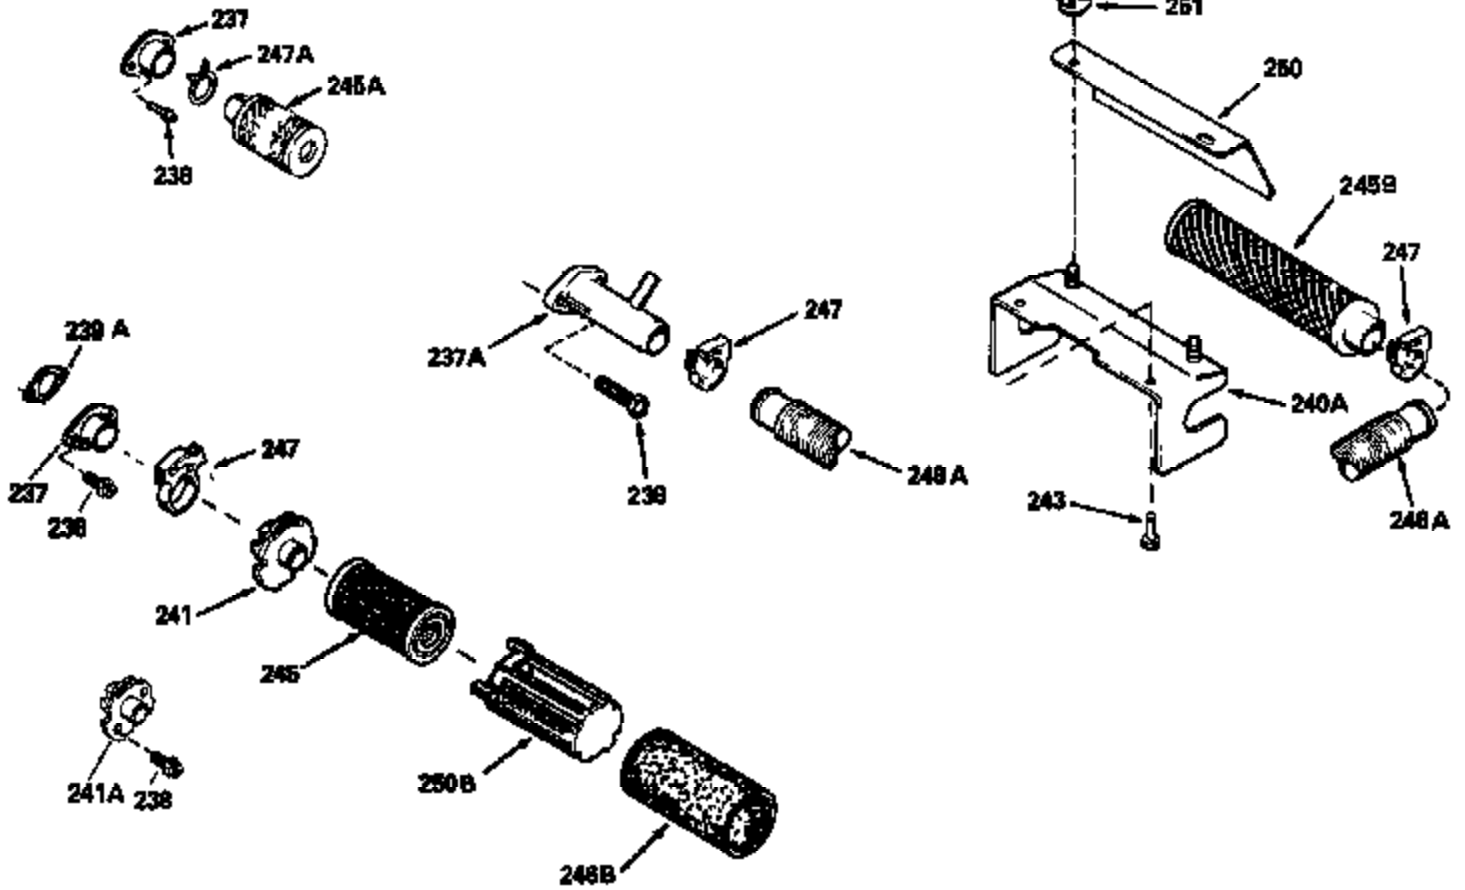

Ref #	Part Number	Qty	Description
19	31361		Spring, Extension
53	31745		Tang, Washer
54	31747		Washer, Flat
55C	31493		Pin, Drive
55B	31764		Shaft, P.T.O. (Incl. 55C & 59)
56	31746		Left Hand Worm Gear
57	31749		Ring, Retaining
58	31744		Seal, Oil
59	31787		Washer, Flat
69	35261		* Gasket, Mounting flange
70A	33521C		Flange Ass'y. (Incl.58, 72, 72A, 73, 75 & 80)
87	650492		Screw, 1/4-20 x 2-1/4"
182	6201		Screw, 1/4-28 x 7/8"
185	31384A		Pipe, Intake (Incl. 224)
186	34337		Link, Governor spring
209	30200		Screw, 10-24 x 9/16"
223	650451		Screw, 1/4-20 x 1"
238	650806		Screw, 10-32 x 5/8"
246B	35435		Filter, Pre-Air (Use as required)