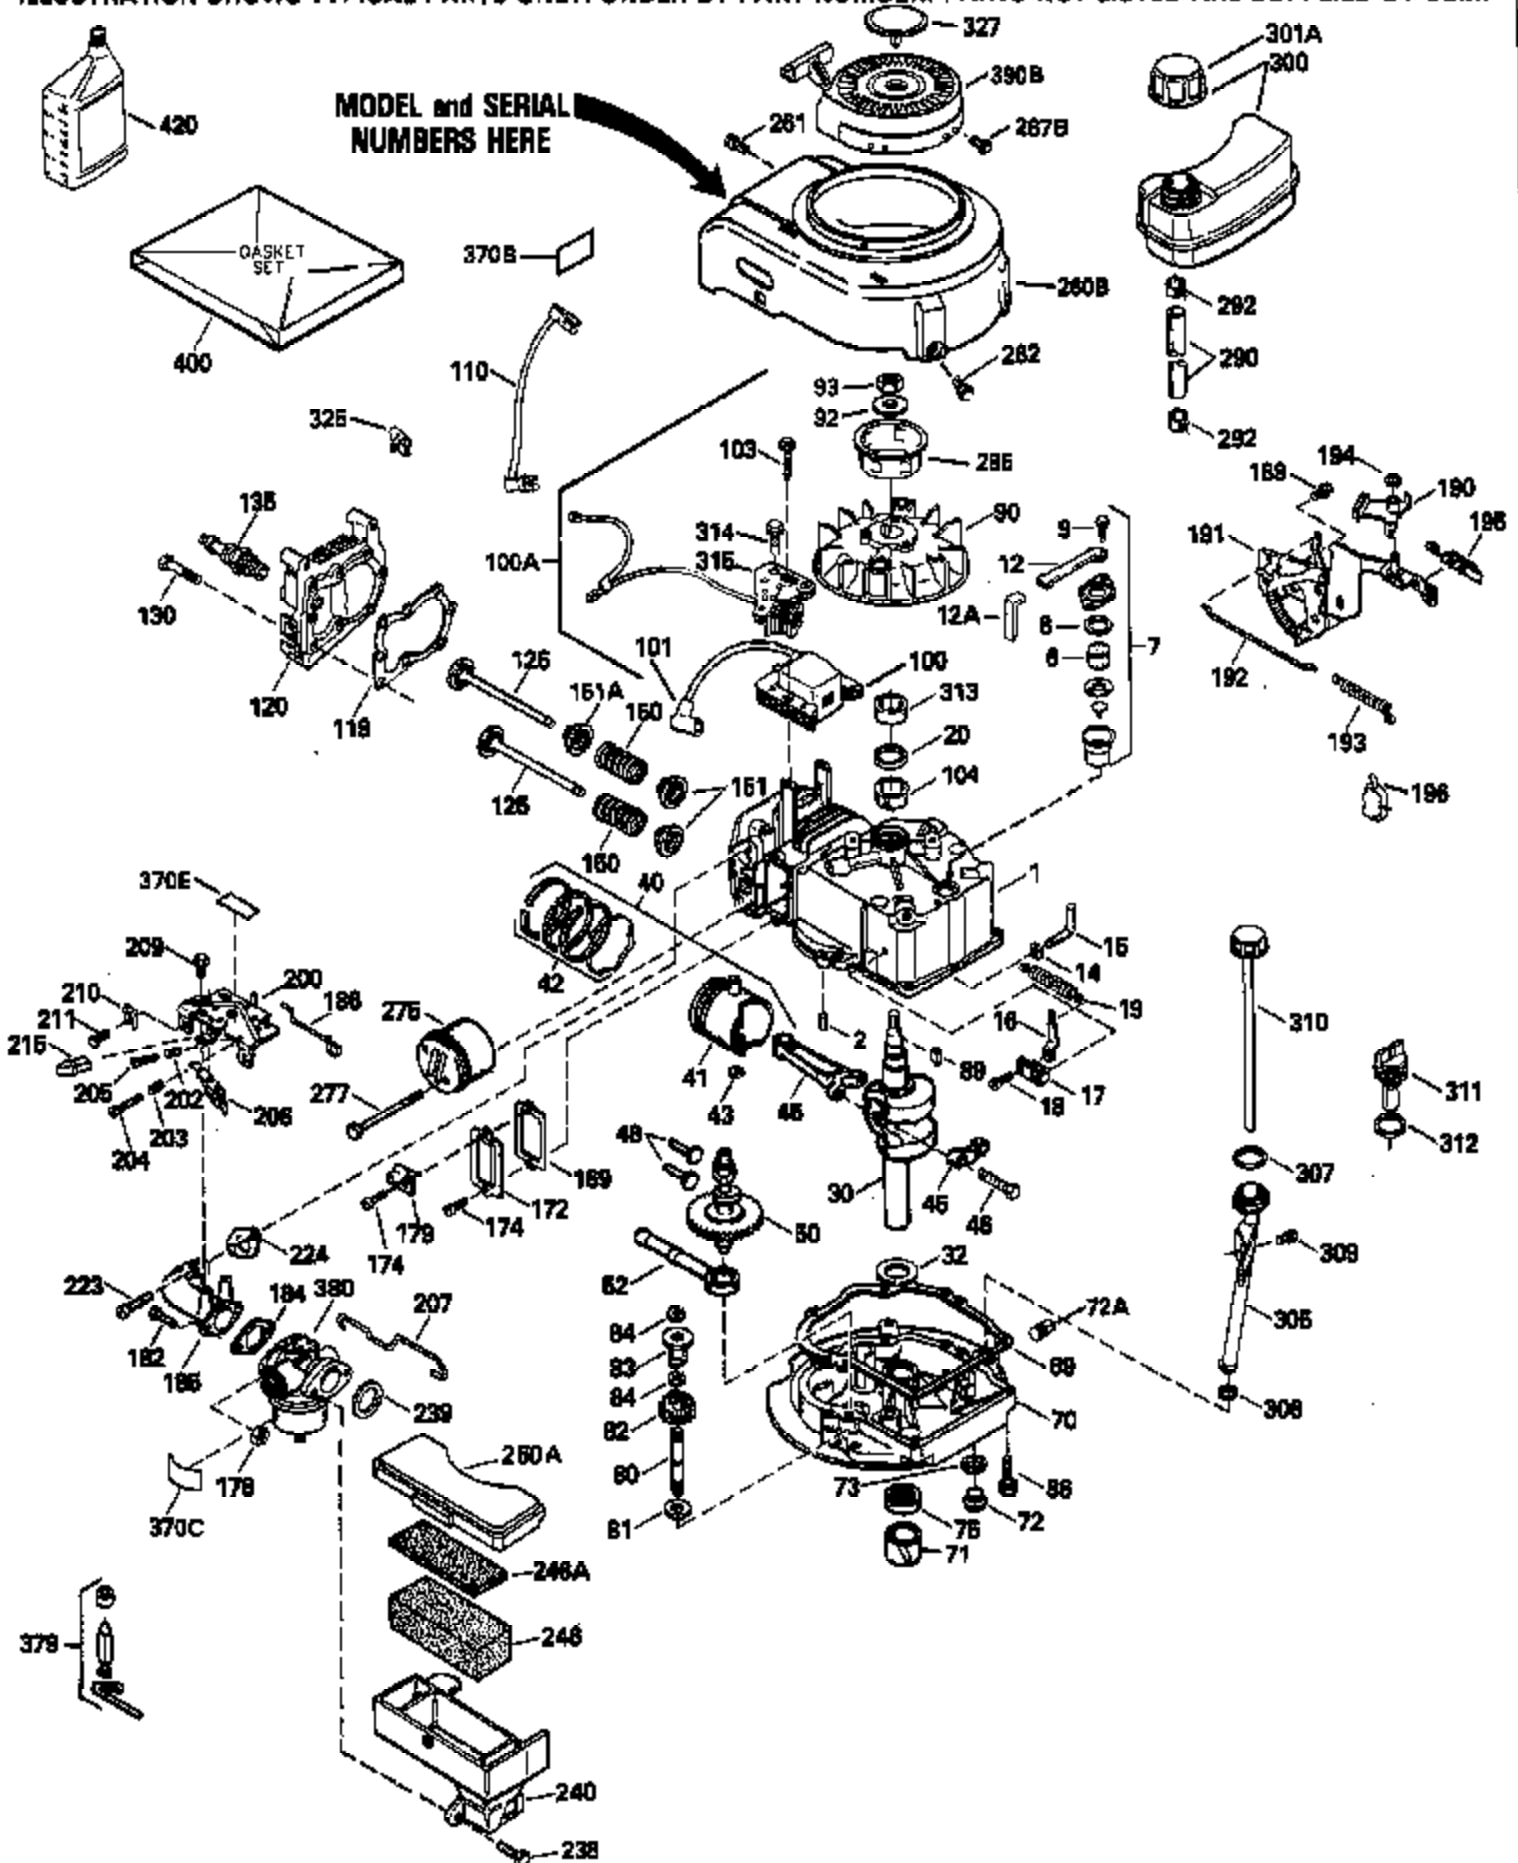

ILLUSTRATION SHOWS TYPICAL PARTS ONLY. ORDER BY PART NUMBER. PARTS NOT LISTED ARE SUPPLIED BY OEM.

Ref #	Part Number	Qty	Description
1	34975		Cylinder Ass'y. (Incl. 2, 8, 9 & 20) (2-1/2")
2	26727		Pin, Dowel
6	33734		Element, Breather
7	34214A		Breather Ass'y. (Incl. 6, 8, 9, 12 & 12A)
8	33735		* Gasket, Breather
9	30200		Screw, 10-24 x 9/16"
12	33886		Tube, Breather
14	28277		Washer
15	31513		Rod, Governor
16	34839		Lever, Governor
17	31335		Clamp, Governor lever
18	650548		Screw, 8-32 x 5/16"
19	31361		Spring, Extension
20	32600		Seal, Oil
30	34759A		Crankshaft Ass'y.
40	34514		Piston, Pin & Ring Set (Std.) (2-1/2" Bore)
40	34515		Piston, Pin & Ring Set (.010" OS)
40	34516		Piston, Pin & Ring Set (.020" OS)
41	32538B		Piston & Pin Ass'y. (Incl. 43)(Std.)(2-1/2")
41	32548B		Piston & Pin Ass'y. (Incl. 43) (.010" OS)
41	32549B		Piston & Pin Ass'y. (Incl. 43) (.020" OS)
42	28986		Ring Set (Std.) (2-1/2" Bore)
42	28987		Ring Set (.010" OS)
42	28988		Ring Set (.020" OS)
43	20381		Ring, Piston pin retaining
45	30963B		Rod Assy., Connecting (Incl. 46)
46	32610A		Bolt, Connecting rod
48	27241		Lifter, Valve
50	33148A		Camshaft
52	29914		Oil Pump Assy.
69	35261		* Gasket, Mounting flange
72	30572		Plug, Oil drain (Incl. 73)
73	28833		* Drain Plug Gasket (Not req. W/plastic plug)
75	26208		Seal, Oil
80	30574		Shaft, Governor
81	30590A		Washer, Flat
82	30591		Gear Assy., Governor (Incl. 81)
83	30588A		Spool, Governor
84	29193		Ring, Retaining
86	650488		Screw, 1/4-20 x 1-1/4"
89	611004		Flywheel Key
90	611046A		Flywheel
92	650815		Washer, Belleville
93	650816		Nut, Flywheel
100	730207		Magneto-to-Solid State Conversion Kit (Includes solid state module, solid state flywheel key, and instructions.)(Use as required on external ignition engines only.)
100	34443A		Solid State Assy.
101	610118		Cover, Spark plug
103	650814		Screw, Torx T-15, 10-24 x 1"
110	34231		Ground Wire
119	29953C		* Gasket, Cylinder head
120	34335		Head, Cylinder
125	29313C		Exhaust Valve (Std.) (Incl. 151)
125	29315C		Exhaust Valve (1/32" OS) (Incl. 151)
126	29314B		Intake Valve (Std.) (Incl. 151)
126	29315C		Intake Valve (1/32" OS) (Incl. 151)