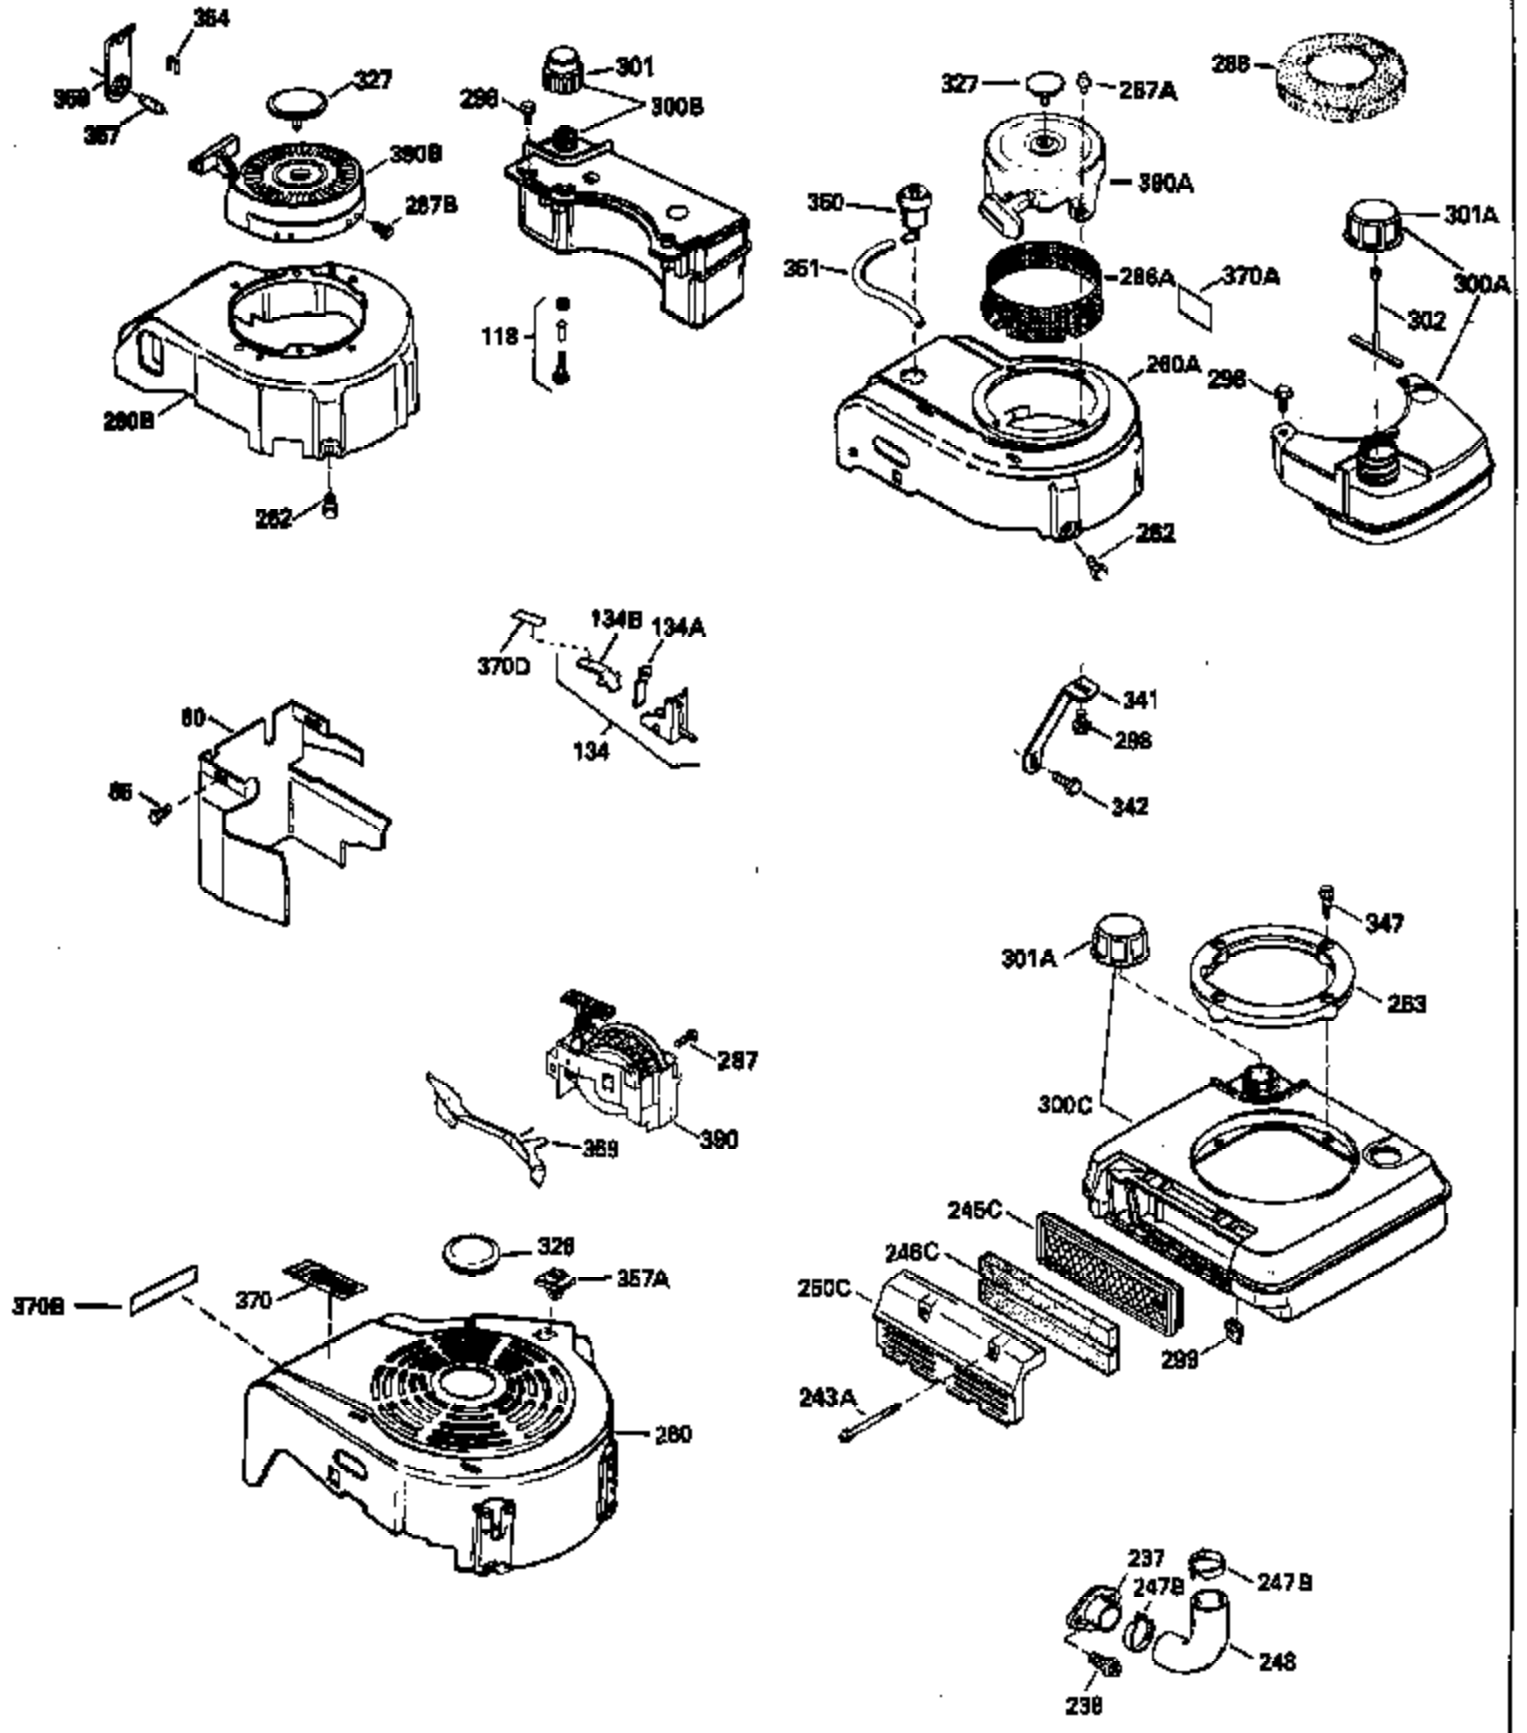

ILLUSTRATION SHOWS TYPICAL PARTS ONLY. ORDER BY PART NUMBER. PARTS NOT LISTED ARE SUPPLIED BY OEM.

Ref #	Part Number	Qty	Description
118	730194		Rope Guide Kit (Use as required with 34476 fuel tank)
238	650806		Screw, 10-32 x 5/8"
246C	35705		Filter, Pre-Air (Optional)
260	35127		Housing, Blower
262	650831		Screw, 1/4-20 x 15/32"
287A	650735		Screw, 10-24 x 3/8" (Use as required)
287A			Pop Rivet, (3/16" Dia.)(Purchase locally)
298	28763		Screw, 10-32 x 35/64"
300B	34114D		Fuel Tank (Incl. 292 & 301)
301	33032		Fuel Cap
326	34113		Plug, Screen
370A	34346		Decal, Instruction
370	34304		Decal, "Cubic Inch"