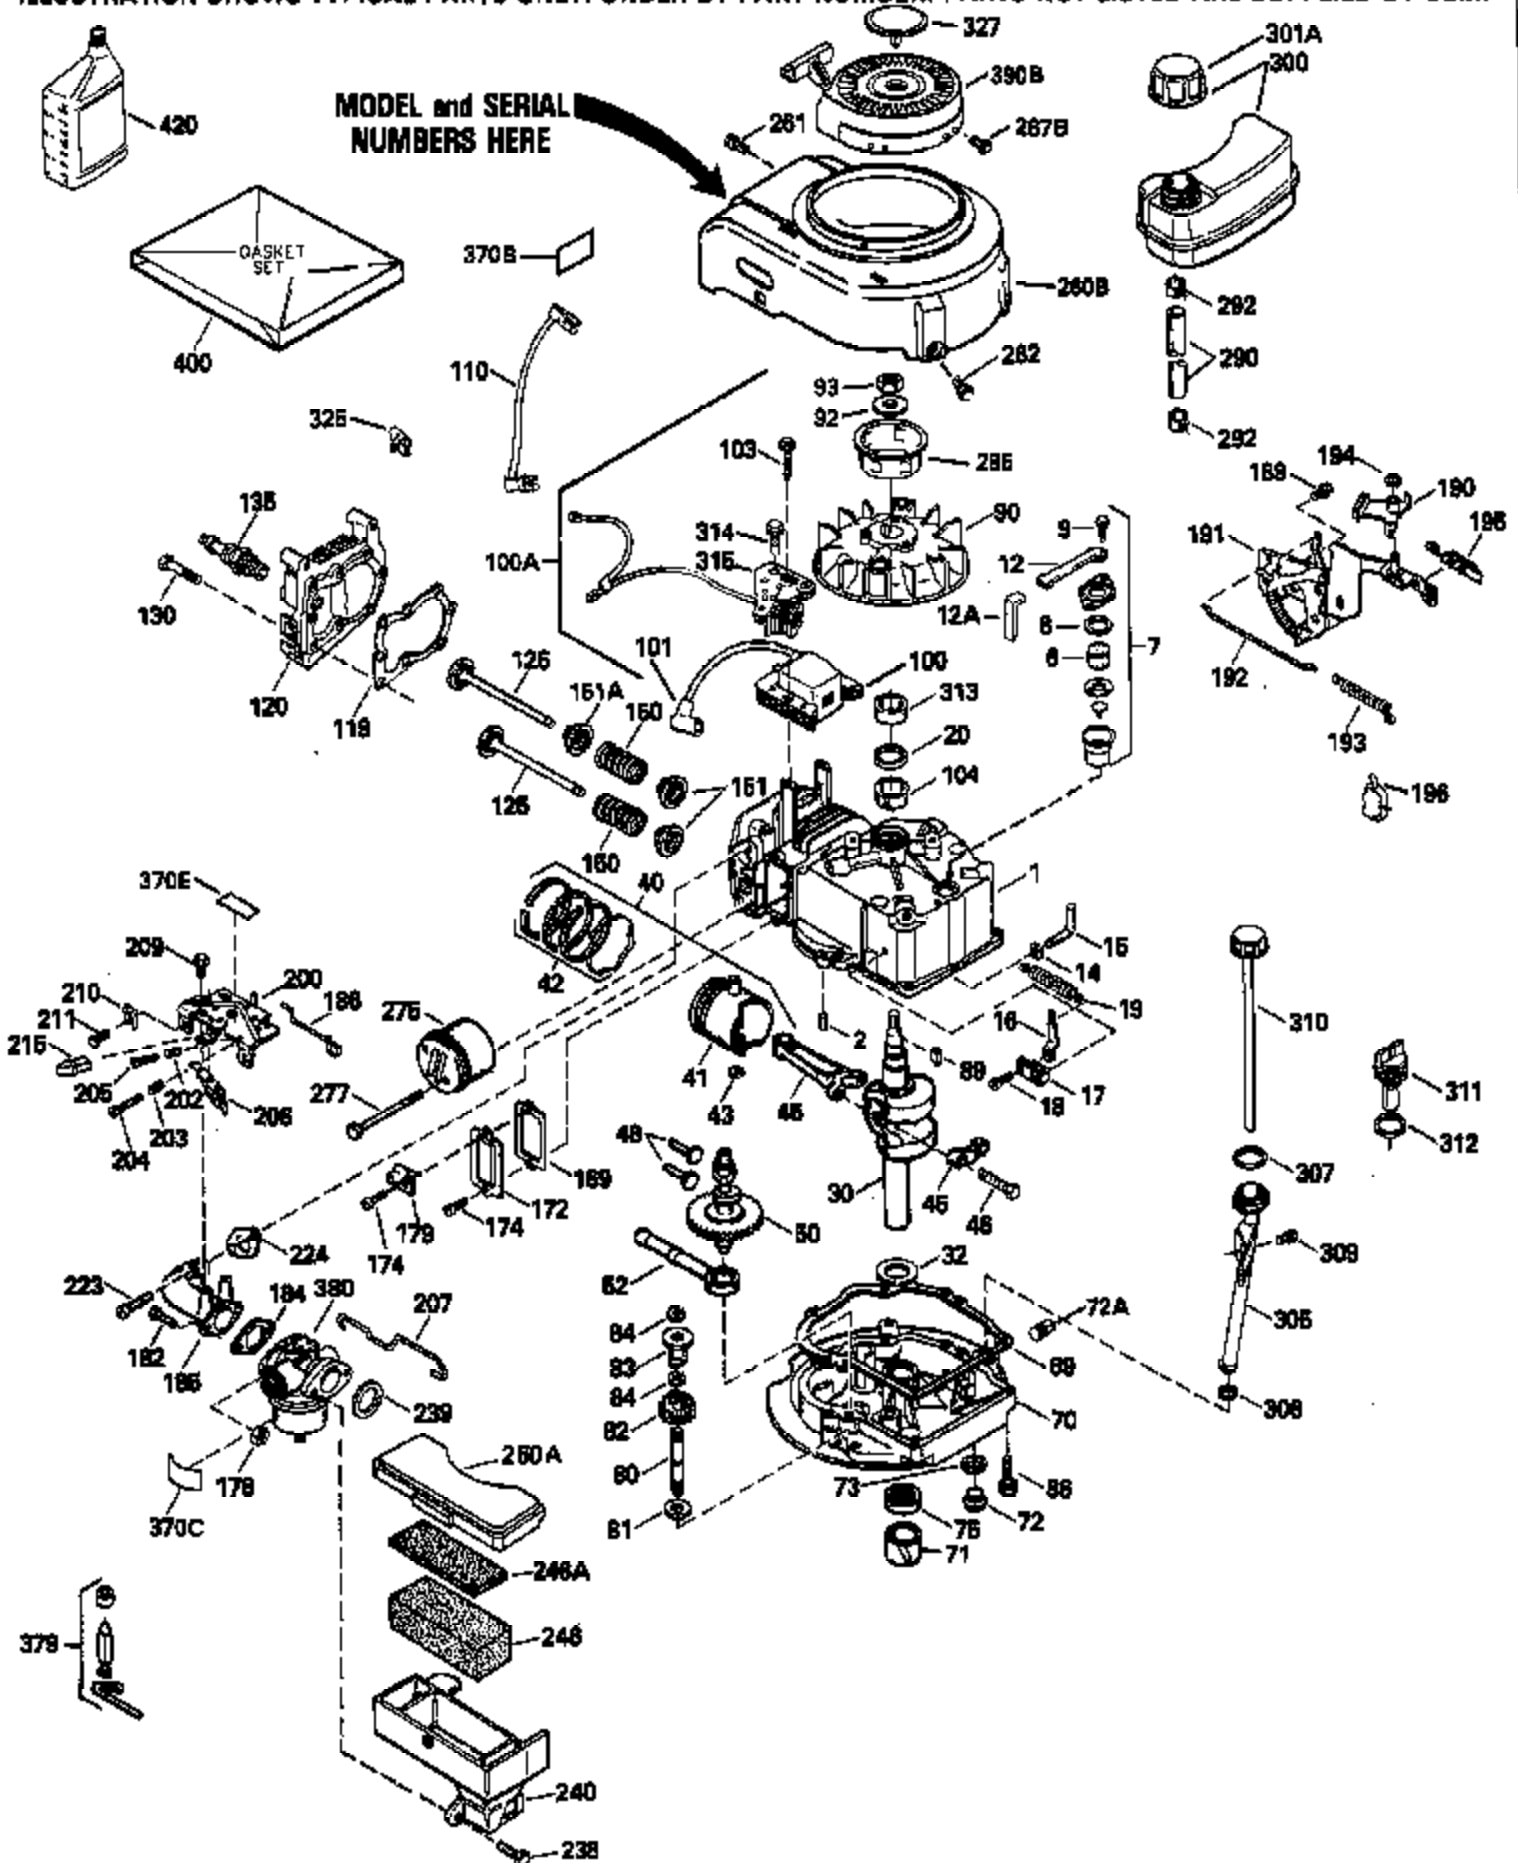

ILLUSTRATION SHOWS TYPICAL PARTS ONLY. ORDER BY PART NUMBER. PARTS NOT LISTED ARE SUPPLIED BY OEM.

Ref #	Part Number	Qty	Description
1	34975		Cylinder Ass'y. (Incl. 2, 8, 9 & 20) (2-1/2")
2	26727		Pin, Dowel
6	33734		Element, Breather
7	34214A		Breather Ass'y. (Incl. 6, 8, 9, 12 & 12A)
8	33735		* Gasket, Breather
9	30200		Screw, 10-24 x 9/16"
12	33886		Tube, Breather
14	28277		Washer
15	30589		Rod, Governor (Incl. 14)
16	31383A		Lever, Governor
17	31335		Clamp, Governor lever
18	650548		Screw, 8-32 x 5/16"
19	31361		Spring, Extension
20	32600		Seal, Oil
30	34463		Crankshaft Ass'y.
40	34514		Piston, Pin & Ring Set (Std.) (2-1/2" Bore)
40	34515		Piston, Pin & Ring Set (.010" OS)
40	34516		Piston, Pin & Ring Set (.020" OS)
41	32538B		Piston & Pin Ass'y. (Incl. 43)(Std.)(2-1/2")
41	32548B		Piston & Pin Ass'y. (Incl. 43) (.010" OS)
41	32549B		Piston & Pin Ass'y. (Incl. 43) (.020" OS)
42	28986		Ring Set (Std.) (2-1/2" Bore)
42	28987		Ring Set (.010" OS)
42	28988		Ring Set (.020" OS)
43	20381		Ring, Piston pin retaining
45	30963B		Rod Assy., Connecting (Incl. 46)
46	32610A		Bolt, Connecting rod
48	27241		Lifter, Valve
50	33148A		Camshaft
52	29914		Oil Pump Assy.
69	35261		* Gasket, Mounting flange
70	35651B		Mounting Flange (Incl. 72, 72A, 73, 7 5 & 80)
72	30572		Plug, Oil drain (Incl. 73)
73	28833		* Drain Plug Gasket (Not req. W/plastic plug)
75	26208		Seal, Oil
80	30574		Shaft, Governor
81	30590A		Washer, Flat
82	30591		Gear Assy., Governor (Incl. 81)
83	30588A		Spool, Governor
84	29193		Ring, Retaining
86	650488		Screw, 1/4-20 x 1-1/4"
89	610995		Flywheel Key
90	611046A		Flywheel
92	650815		Washer, Belleville
93	650816		Nut, Flywheel
100	34431		Solid State Ignition NOTE: Specs with this ignition system can still service individual components (points, condenser, etc.)See Div. 3, Sec. A, page TVS75 & TVS90 4,Reference numbers 122 thru 134. (This coil has been superseded to 730207 solid state conversion kit)
100	730207		Magneto-to-Solid State Conversion Kit (Includes solid state module, solid state flywheel key, and instructions.)(Use as required on external ignition engines only.)
103	650814		Screw, Torx T-15, 10-24 x 1"
110	34432		Ground Wire
119	29953C		* Gasket, Cylinder head
120	34335		Head, Cylinder