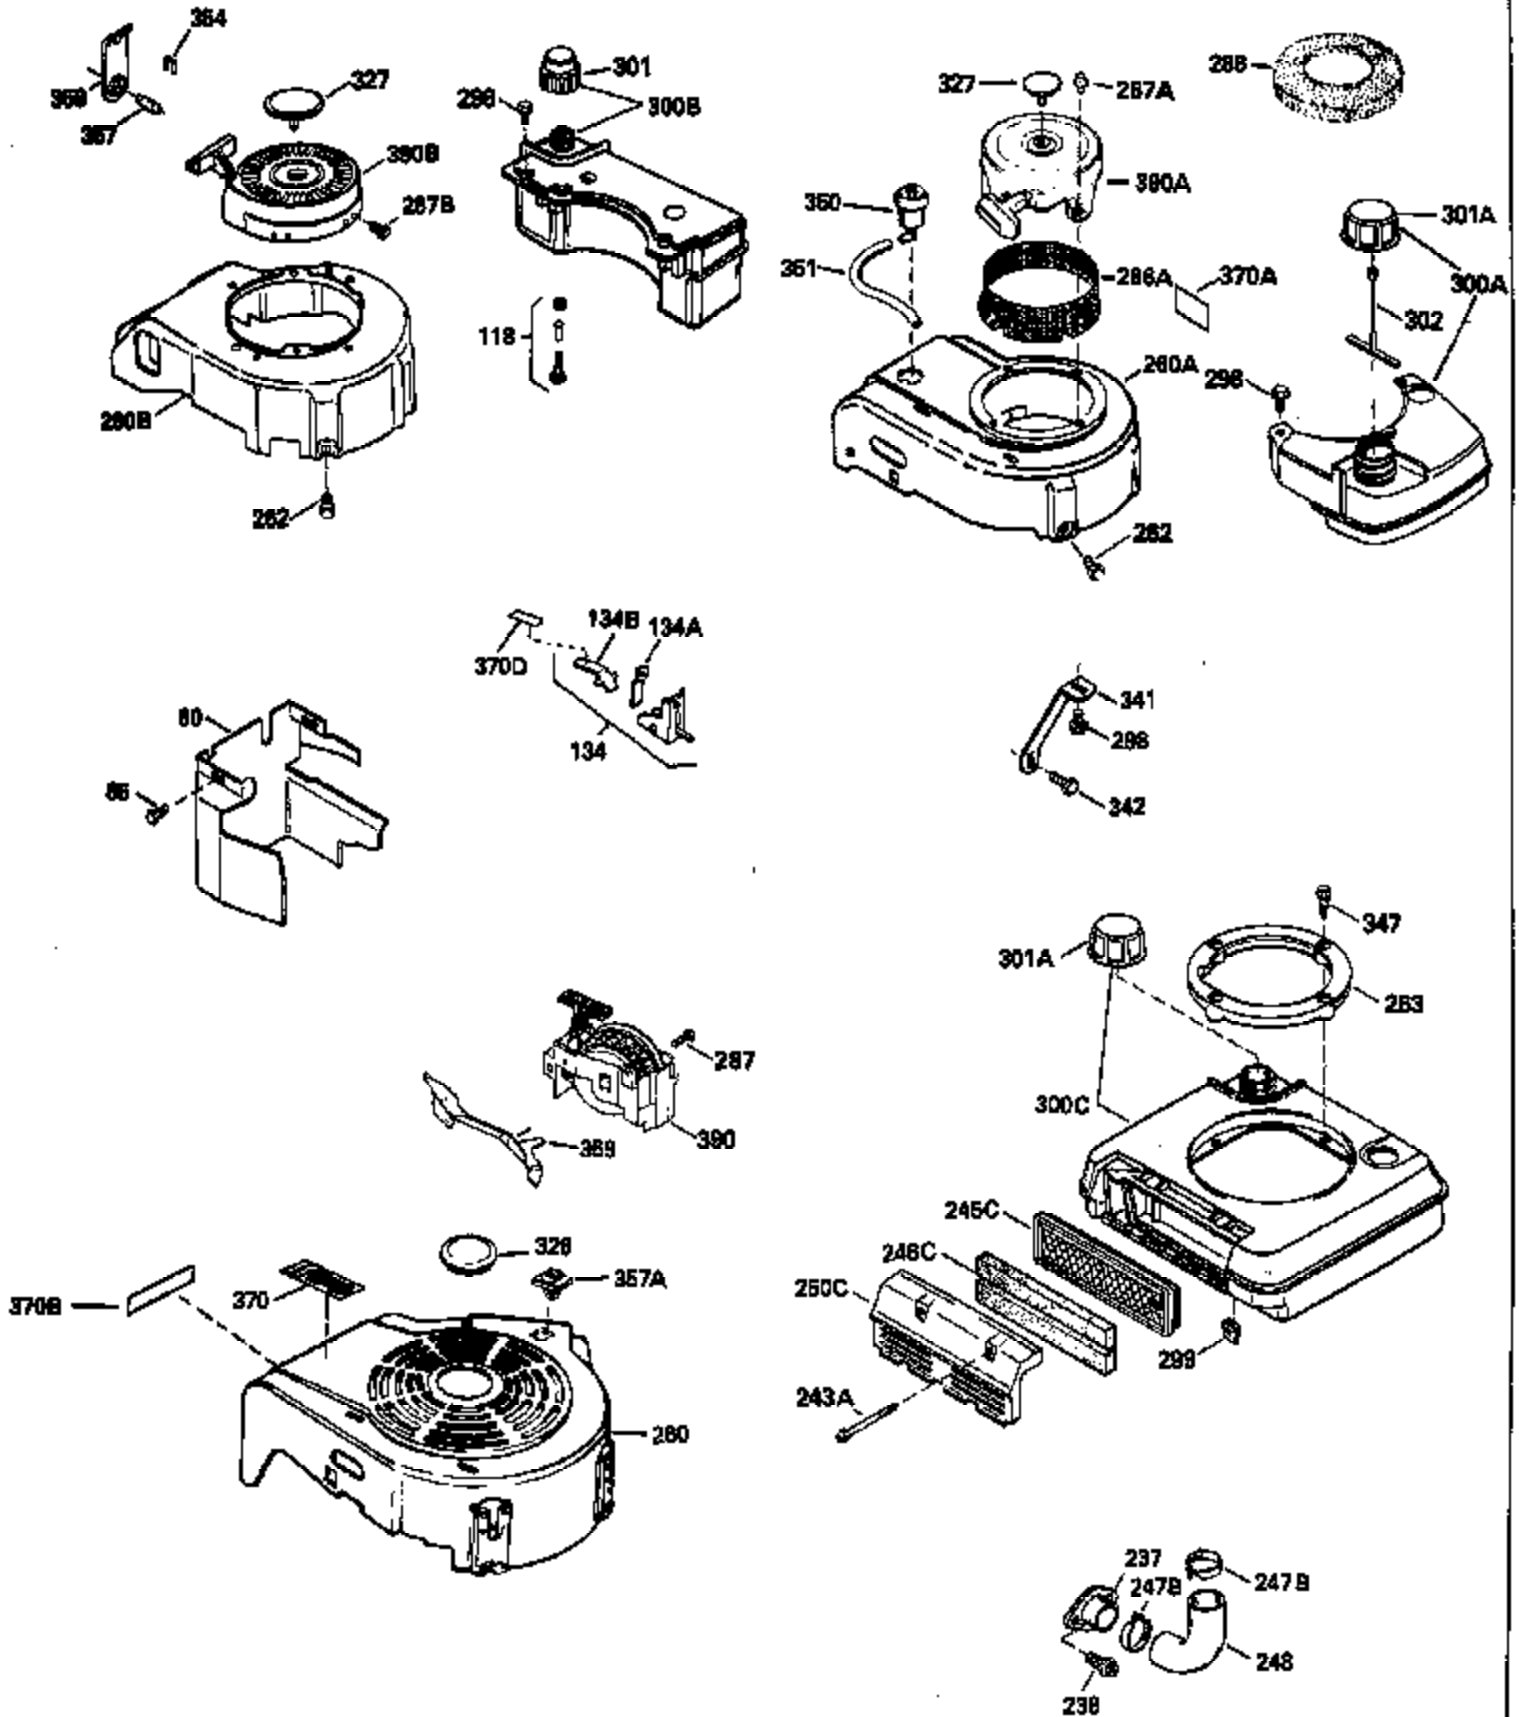

ILLUSTRATION SHOWS TYPICAL PARTS ONLY. ORDER BY PART NUMBER. PARTS NOT LISTED ARE SUPPLIED BY OEM.

Ref #	Part Number	Qty	Description
118	730194		Rope Guide Kit (Use as required with 34476 fuel tank)
238	650806		Screw, 10-32 x 5/8"
246C	35705		Filter, Pre-Air (Optional)
260	35127		Housing, Blower
262	650831		Screw, 1/4-20 x 15/32"
287A	650735		Screw, 10-24 x 3/8" (Use as required)
287A			Pop Rivet, (3/16" Dia.)(Purchase locally)
287	650802		Screw, 1/4-20 x 5/8"
298	28763		Screw, 10-32 x 35/64"
300B	34476		Fuel Tank (Incl. 292 & 301)
301	33032		Fuel Cap
326	34113		Plug, Screen
370	550223		Decal, Name
370A	34346		Decal, Instruction
390	590531		Side Mount Rewind Starter (Refer to Division 5, Section C, page 32 or Fiche 8, Grid G-8 for breakdown)