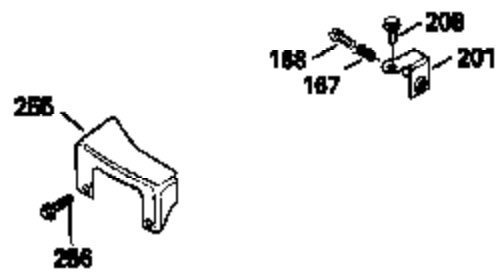

Ref #	Part Number	Qty	Description
19	31361		Spring, Extension
69	35261		* Gasket, Mounting flange
182	6201		Screw, 1/4-28 x 7/8"
185	31384A		Pipe, Intake (Incl. 224)
186	34337		Link, Governor spring
209	30200		Screw, 10-24 x 9/16"
223	650451		Screw, 1/4-20 x 1"
238	650806		Screw, 10-32 x 5/8"
246B	35435		Filter, Pre-Air (Use as required)