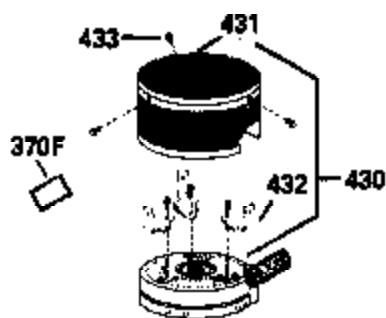

Ref #	Part Number	Qty	Description
210	27793		Clip, Conduit
211	28942		Screw, 10-32 x 3/8"
274	26754A		* Gasket, Exhaust (Use as required)
277A	30063		Screw, 1/4-20 x 1/2" (Use as required)
277	650795		Screw, 1/4-20 x 2-1/4"
370F	34387		Decal, Instruction (Optional)
415	730162		Muffler Adap.Kit(Incl.274,277A)(Use a s req.)
430	730574		Debris Screen Kit (Incl. 370F,431-433)(Opt.)
431	35596		Screen, Debris (Optional)
432	35597		Bracket, Debris screen (Optional)
433	650910		Screw, 8-32 x 1/4" (Optional)