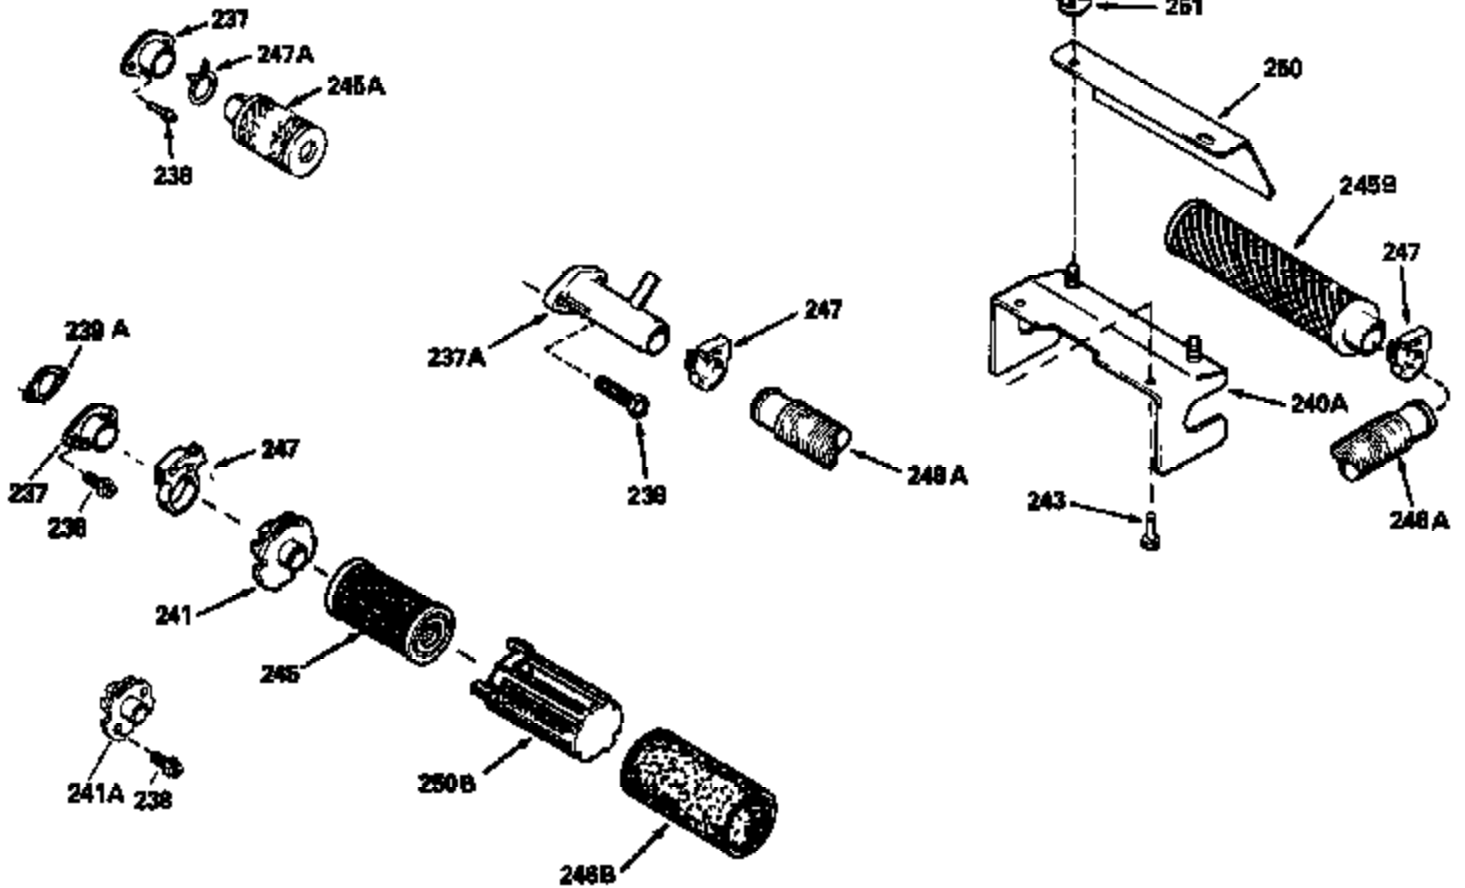

Ref #	Part Number	Qty	Description
19	31361		Spring, Extension
69	35261		* Gasket, Mounting flange
182	6201		Screw, 1/4-28 x 7/8"
185	31384A		Pipe, Intake (Incl. 224)
186	34337		Link, Governor spring
209	30200		Screw, 10-24 x 9/16"
223	650451		Screw, 1/4-20 x 1"
238	650806		Screw, 10-32 x 5/8"
246B	35435		Filter, Pre-Air (Use as required)