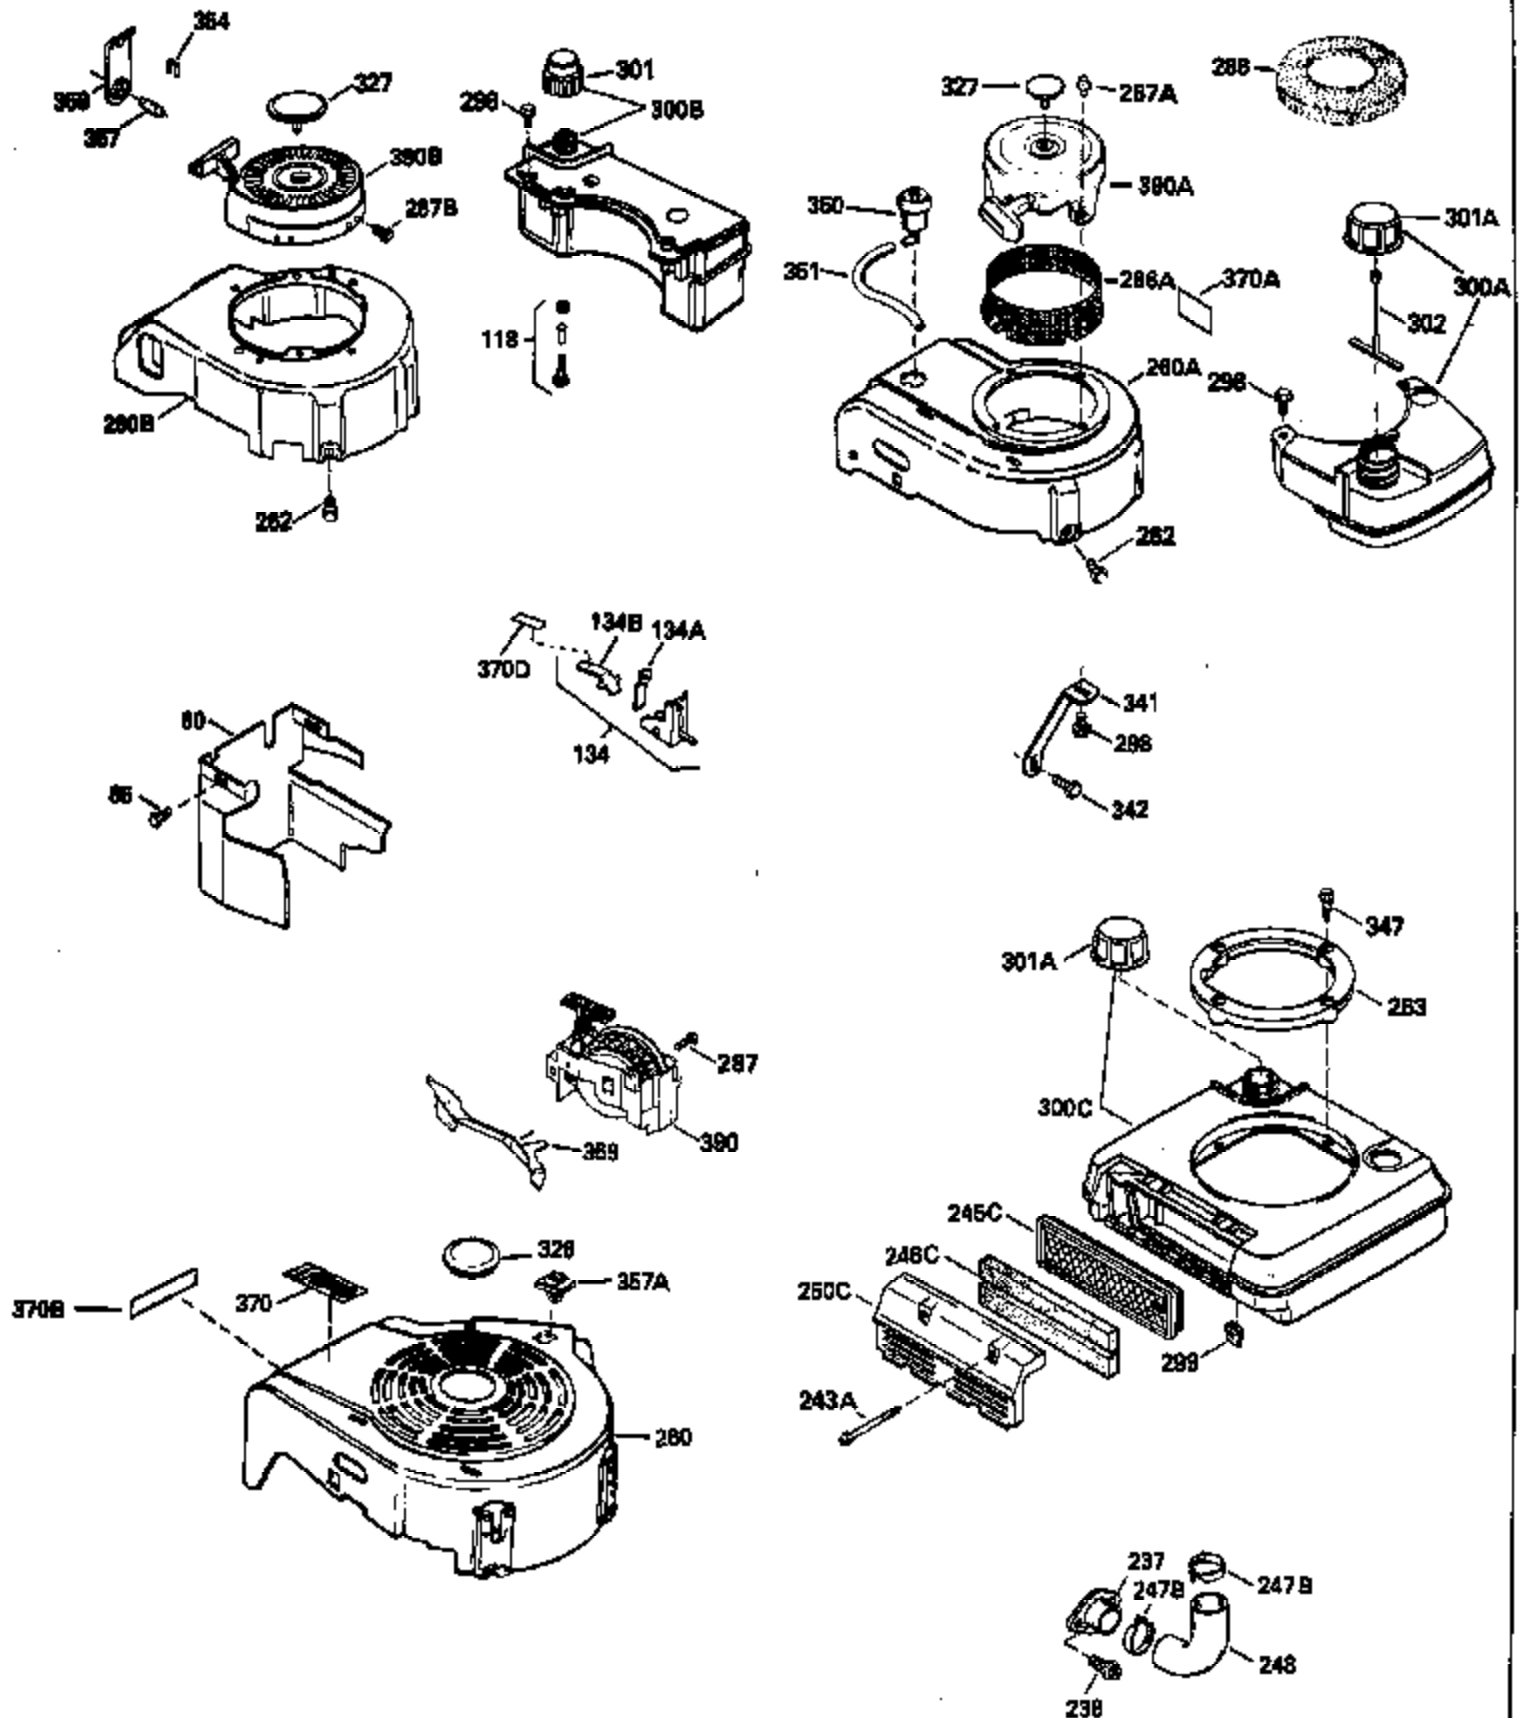

ILLUSTRATION SHOWS TYPICAL PARTS ONLY. ORDER BY PART NUMBER. PARTS NOT LISTED ARE SUPPLIED BY OEM.

Ref #	Part Number	Qty	Description
118	730194		Rope Guide Kit (Use as required with 34476 fuel tank)
238	650806		Screw, 10-32 x 5/8"
246C	35705		Filter, Pre-Air (Optional)
260A	34859		Housing, Blower
262	650831		Screw, 1/4-20 x 15/32"
286	35009		Screen, Starter cup
287A	650735		Screw, 10-24 x 3/8" (Use as required)
287A			Pop Rivet, (3/16" Dia.)(Purchase locally)
301	33032		Fuel Cap
390A	590420A		Rewind Starter (Refer to Division 5, Section C, page 25 or Fiche 8, Grid G-7 for breakdown)