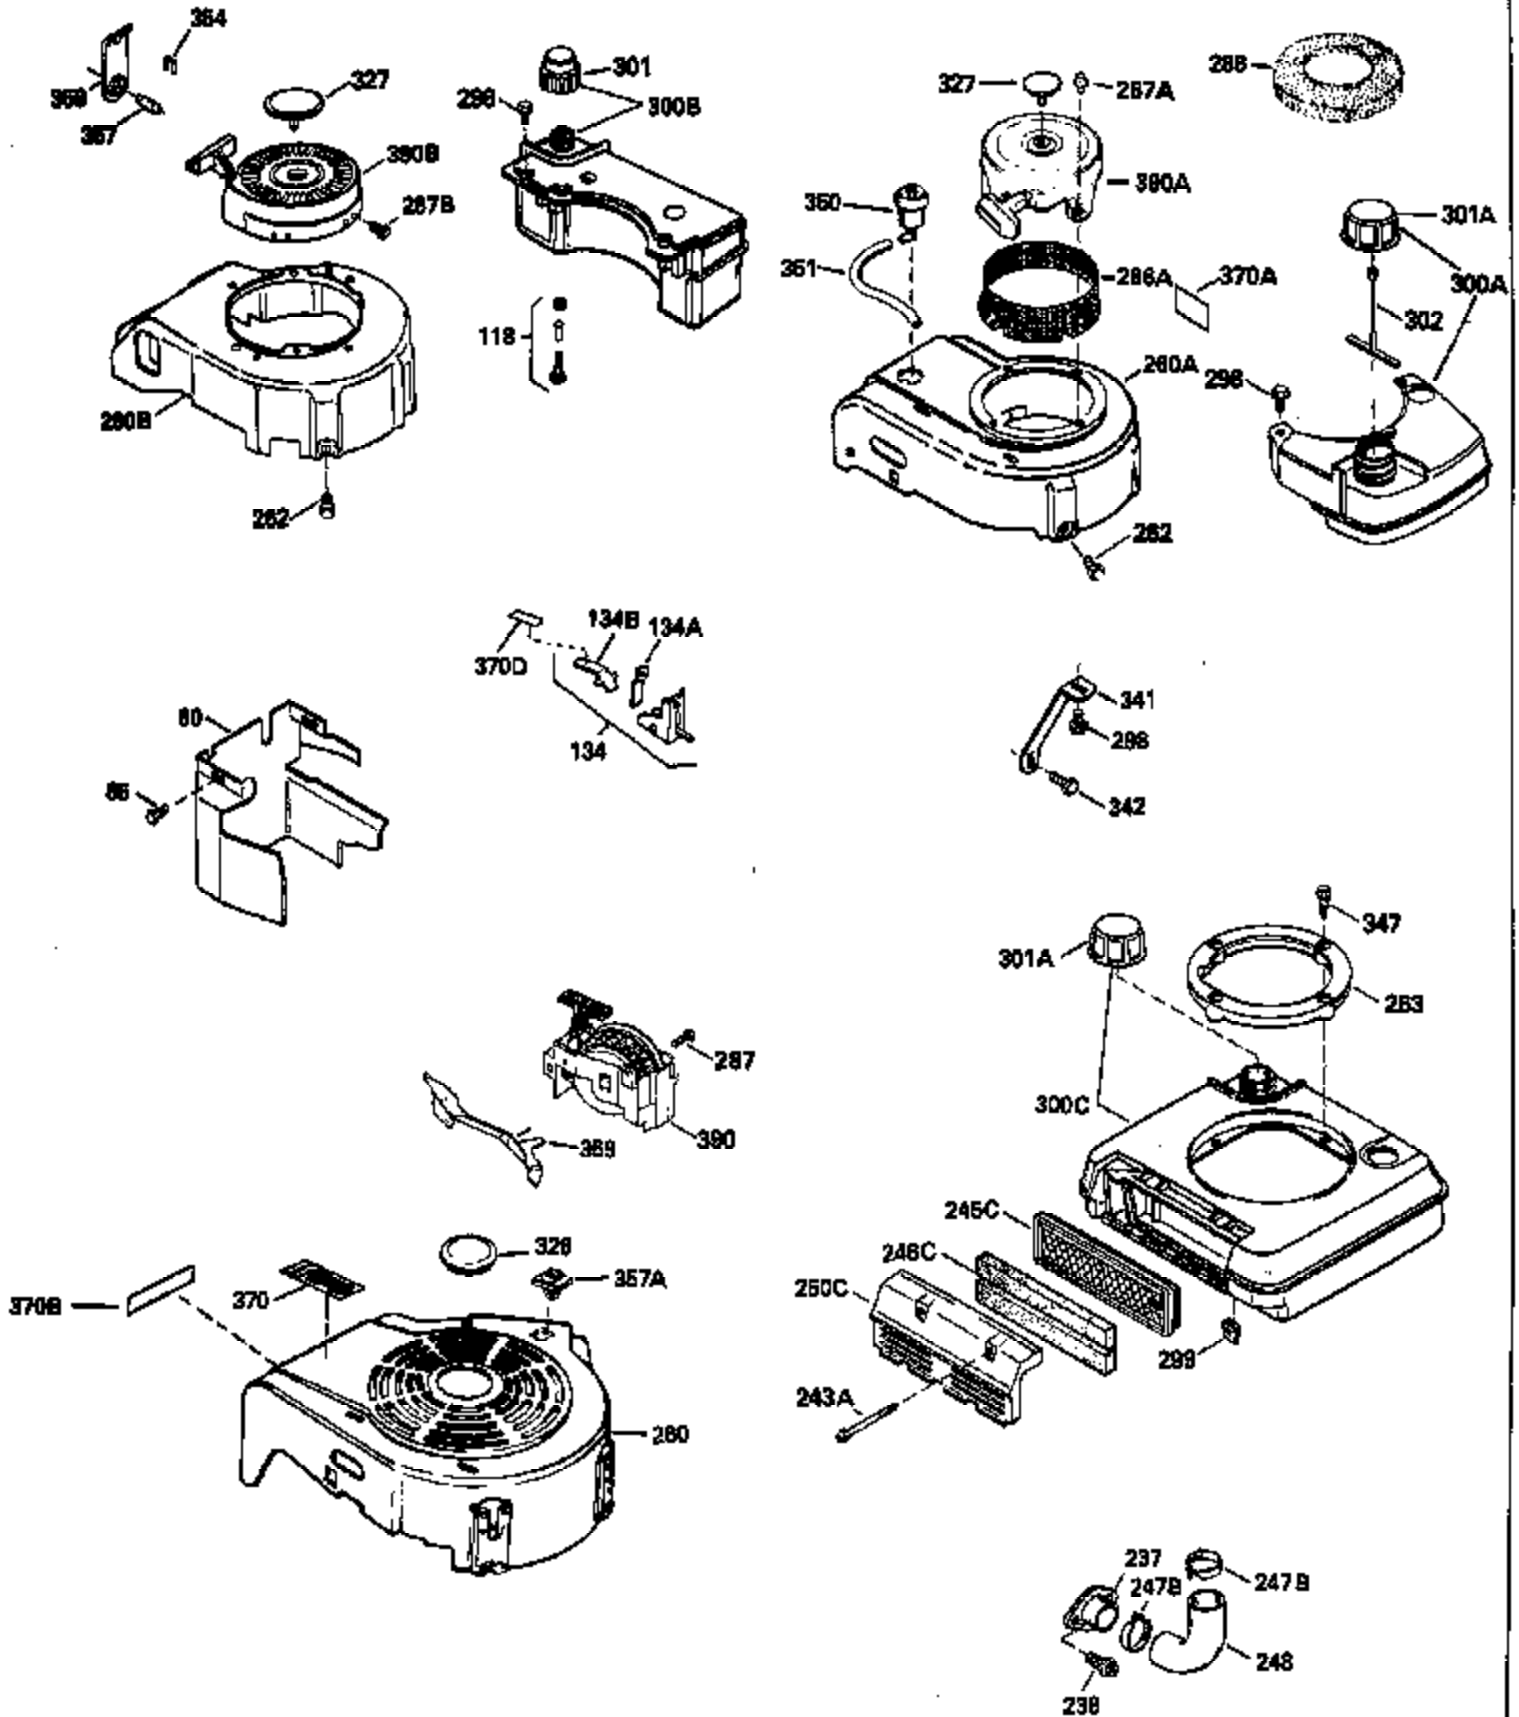

ILLUSTRATION SHOWS TYPICAL PARTS ONLY. ORDER BY PART NUMBER. PARTS NOT LISTED ARE SUPPLIED BY OEM.

Ref #	Part Number	Qty	Description
118	730194		Rope Guide Kit (Use as required with 34476 fuel tank)
238	650806		Screw, 10-32 x 5/8"
246C	35705		Filter, Pre-Air (Optional)
260A	34859		Housing, Blower
262	650831		Screw, 1/4-20 x 15/32"
286	35009		Screen, Starter cup
287A	650735		Screw, 10-24 x 3/8" (Use as required)
287A			Pop Rivet, (3/16" Dia.)(Purchase locally)
301	33032		Fuel Cap
370A	34346		Decal, Instruction
390A	590420A		Rewind Starter (Refer to Division 5, Section C, page 25 or Fiche 8, Grid G-7 for breakdown)