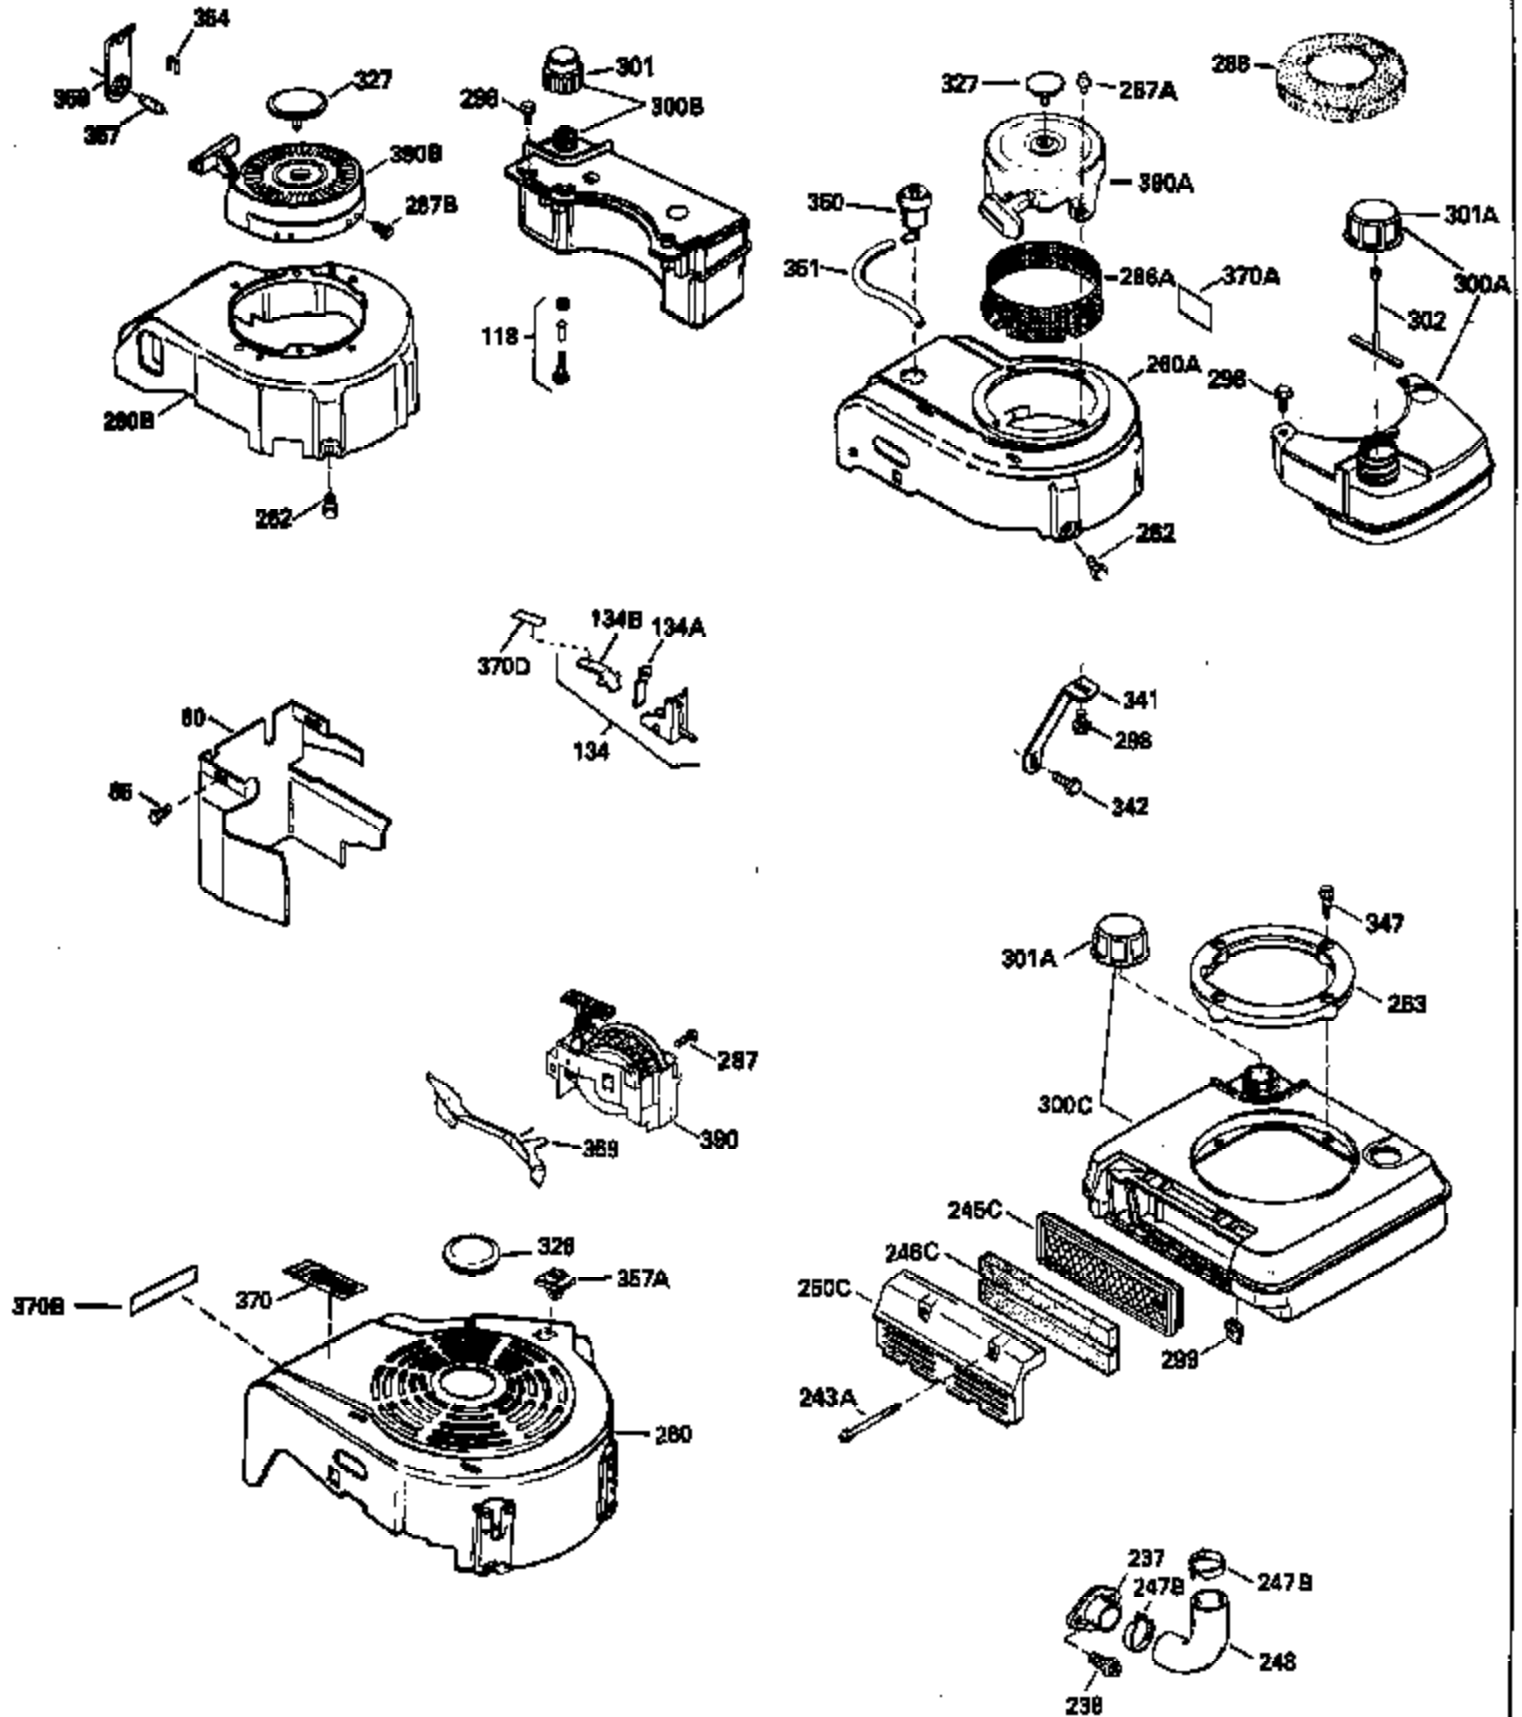

ILLUSTRATION SHOWS TYPICAL PARTS ONLY. ORDER BY PART NUMBER. PARTS NOT LISTED ARE SUPPLIED BY OEM.

Ref #	Part Number	Qty	Description
118	730194		Rope Guide Kit (Use as required with 34476 fuel tank)
238	650806		Screw, 10-32 x 5/8"
246C	35705		Filter, Pre-Air (Optional)
260	34932		Housing, Blower
262	650831		Screw, 1/4-20 x 15/32"
287	650802		Screw, 1/4-20 x 5/8"
287A	650735		Screw, 10-24 x 3/8" (Use as required)
287A			Pop Rivet, (3/16" Dia.)(Purchase locally)
301	33032		Fuel Cap
326	34113		Plug, Screen
370	550223		Decal, Name
370A	34346		Decal, Instruction
390	590531		Side Mount Rewind Starter (Refer to Division 5, Section C, page 32 or Fiche 8, Grid G-8 for breakdown)