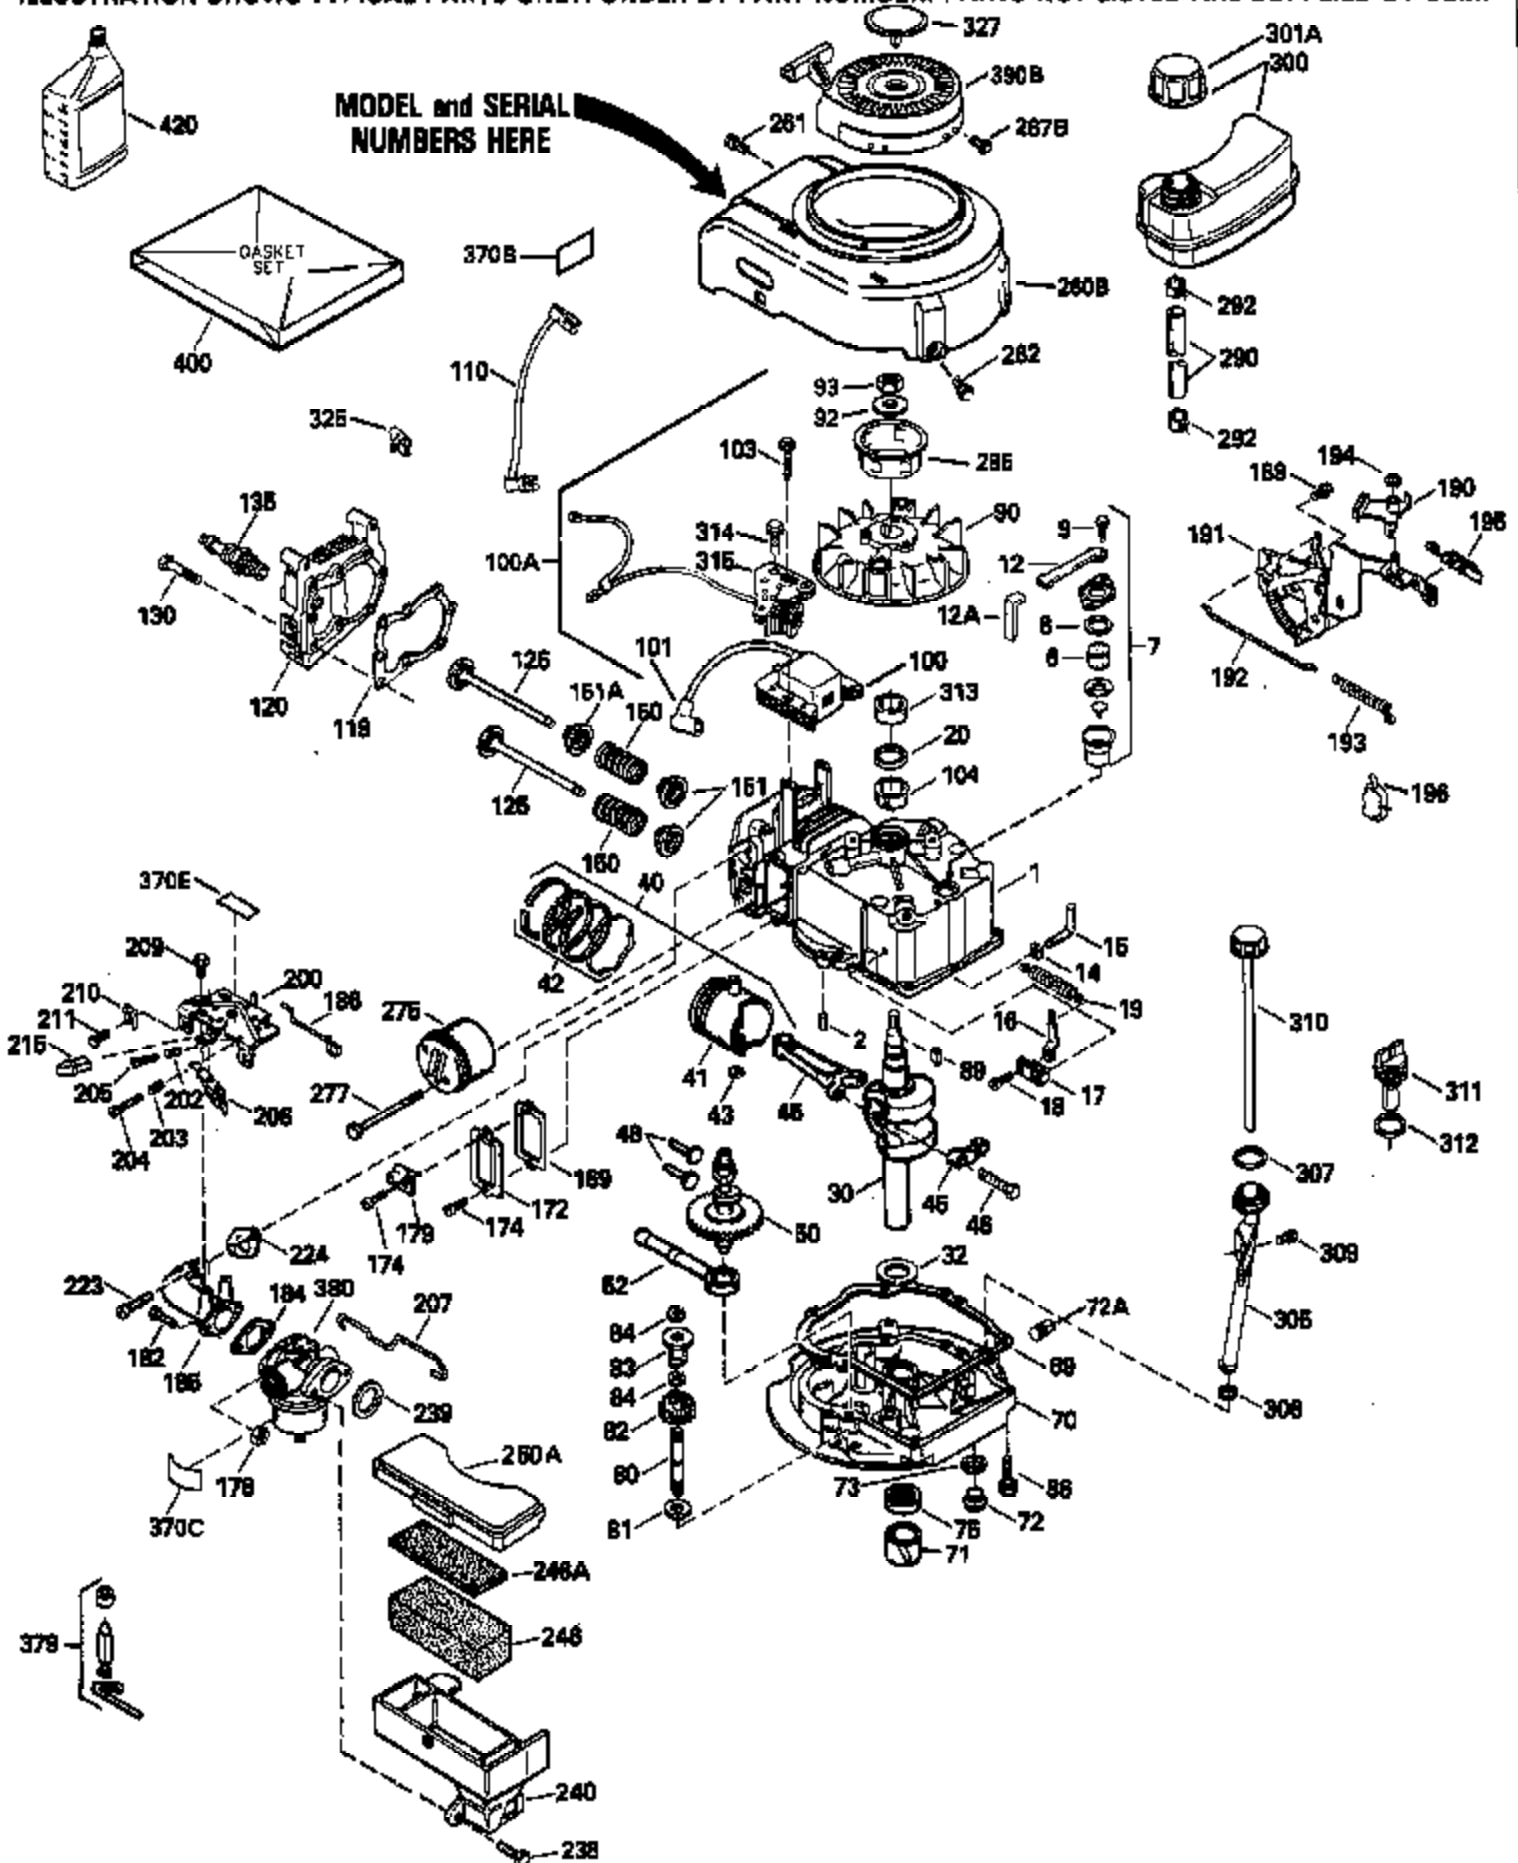

ILLUSTRATION SHOWS TYPICAL PARTS ONLY. ORDER BY PART NUMBER. PARTS NOT LISTED ARE SUPPLIED BY OEM.

Ref #	Part Number	Qty	Description
1	34975		Cylinder Ass'y. (Incl. 2, 8, 9 & 20) (2-1/2")
2	26727		Pin, Dowel
6	33734		Element, Breather
7	34214A		Breather Ass'y. (Incl. 6, 8, 9, 12 & 12A)
8	33735		* Gasket, Breather
9	30200		Screw, 10-24 x 9/16"
12	33886		Tube, Breather
14	28277		Washer
15	30589		Rod, Governor (Incl. 14)
16	31383A		Lever, Governor
17	31335		Clamp, Governor lever
18	650548		Screw, 8-32 x 5/16"
19	31361		Spring, Extension
20	32600		Seal, Oil
30	34436		Crankshaft Ass'y.
40	34514		Piston, Pin & Ring Set (Std.) (2-1/2" Bore)
40	34515		Piston, Pin & Ring Set (.010" OS)
40	34516		Piston, Pin & Ring Set (.020" OS)
41	32538B		Piston & Pin Ass'y. (Incl. 43)(Std.)(2-1/2")
41	32548B		Piston & Pin Ass'y. (Incl. 43) (.010" OS)
41	32549B		Piston & Pin Ass'y. (Incl. 43) (.020" OS)
42	28986		Ring Set (Std.) (2-1/2" Bore)
42	28987		Ring Set (.010" OS)
42	28988		Ring Set (.020" OS)
43	20381		Ring, Piston pin retaining
45	30963B		Rod Assy., Connecting (Incl. 46)
46	32610A		Bolt, Connecting rod
48	27241		Lifter, Valve
50	33148A		Camshaft
52	29914		Oil Pump Assy.
69	35261		* Gasket, Mounting flange
70	35651B		Mounting Flange (Incl. 72, 72A, 73, 7 5 & 80)
72	30572		Plug, Oil drain (Incl. 73)
73	28833		* Drain Plug Gasket (Not req. W/plastic plug)
75	26208		Seal, Oil
80	30574		Shaft, Governor
81	30590A		Washer, Flat
82	30591		Gear Assy., Governor (Incl. 81)
83	30588A		Spool, Governor
84	29193		Ring, Retaining
86	650488		Screw, 1/4-20 x 1-1/4"
89	611004		Flywheel Key
90	611046A		Flywheel
92	650815		Washer, Belleville
93	650816		Nut, Flywheel
100	730207		Magneto-to-Solid State Conversion Kit (Includes solid state module, solid state flywheel key, and instructions.)(Use as required on external ignition engines only.)
100	34443A		Solid State Assy.
103	650814		Screw, Torx T-15, 10-24 x 1"
110	34231		Ground Wire
119	29953C		* Gasket, Cylinder head
120	34335		Head, Cylinder
125	29313C		Exhaust Valve (Std.) (Incl. 151)
125	29315C		Exhaust Valve (1/32" OS) (Incl. 151)
126	29314B		Intake Valve (Std.) (Incl. 151)
126	29315C		Intake Valve (1/32" OS) (Incl. 151)