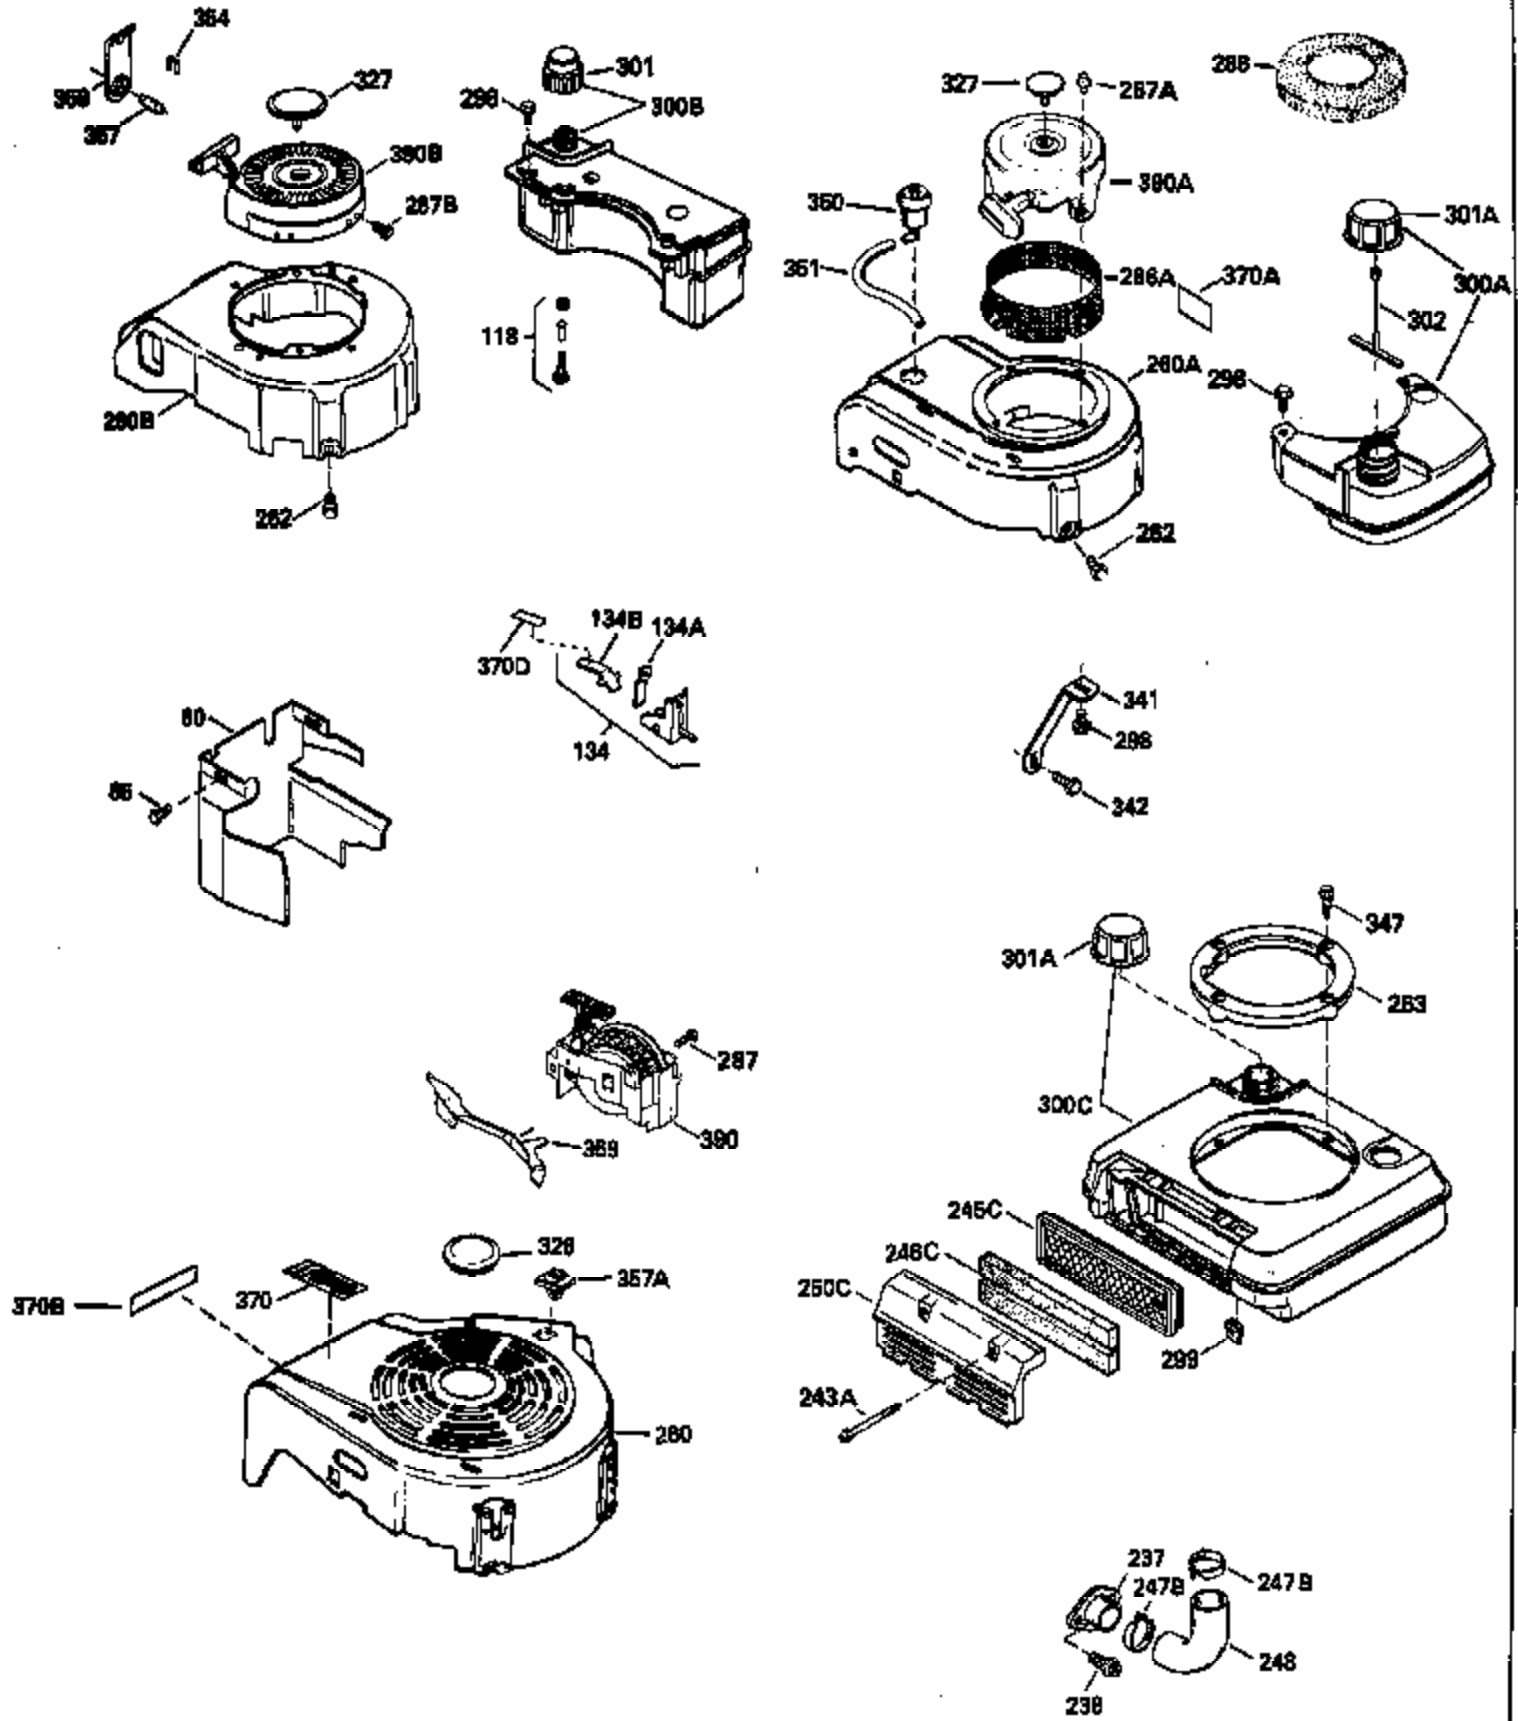

ILLUSTRATION SHOWS TYPICAL PARTS ONLY. ORDER BY PART NUMBER. PARTS NOT LISTED ARE SUPPLIED BY OEM.

Ref #	Part Number	Qty	Description
118	730194		Rope Guide Kit (Use as required with 34476 fuel tank)
134	34657		Spark Plug Stop Lever (Incl. 134A & 1 34B)
134A	34438		Spring, Stop switch
134B	34439		Clip, Stop switch
238	650806		Screw, 10-32 x 5/8"
246C	35705		Filter, Pre-Air (Optional)
260	34932		Housing, Blower
262	650831		Screw, 1/4-20 x 15/32"
287A	650735		Screw, 10-24 x 3/8" (Use as required)
287A			Pop Rivet, (3/16" Dia.)(Purchase locally)
287	650802		Screw, 1/4-20 x 5/8"
301	33032		Fuel Cap
326	34113		Plug, Screen
370A	34346		Decal, Instruction
370	550223		Decal, Name
370D	34407		Decal, Stop control
390	590531		Side Mount Rewind Starter (Refer to Division 5, Section C, page 32 or Fiche 8, Grid G-8 for breakdown)