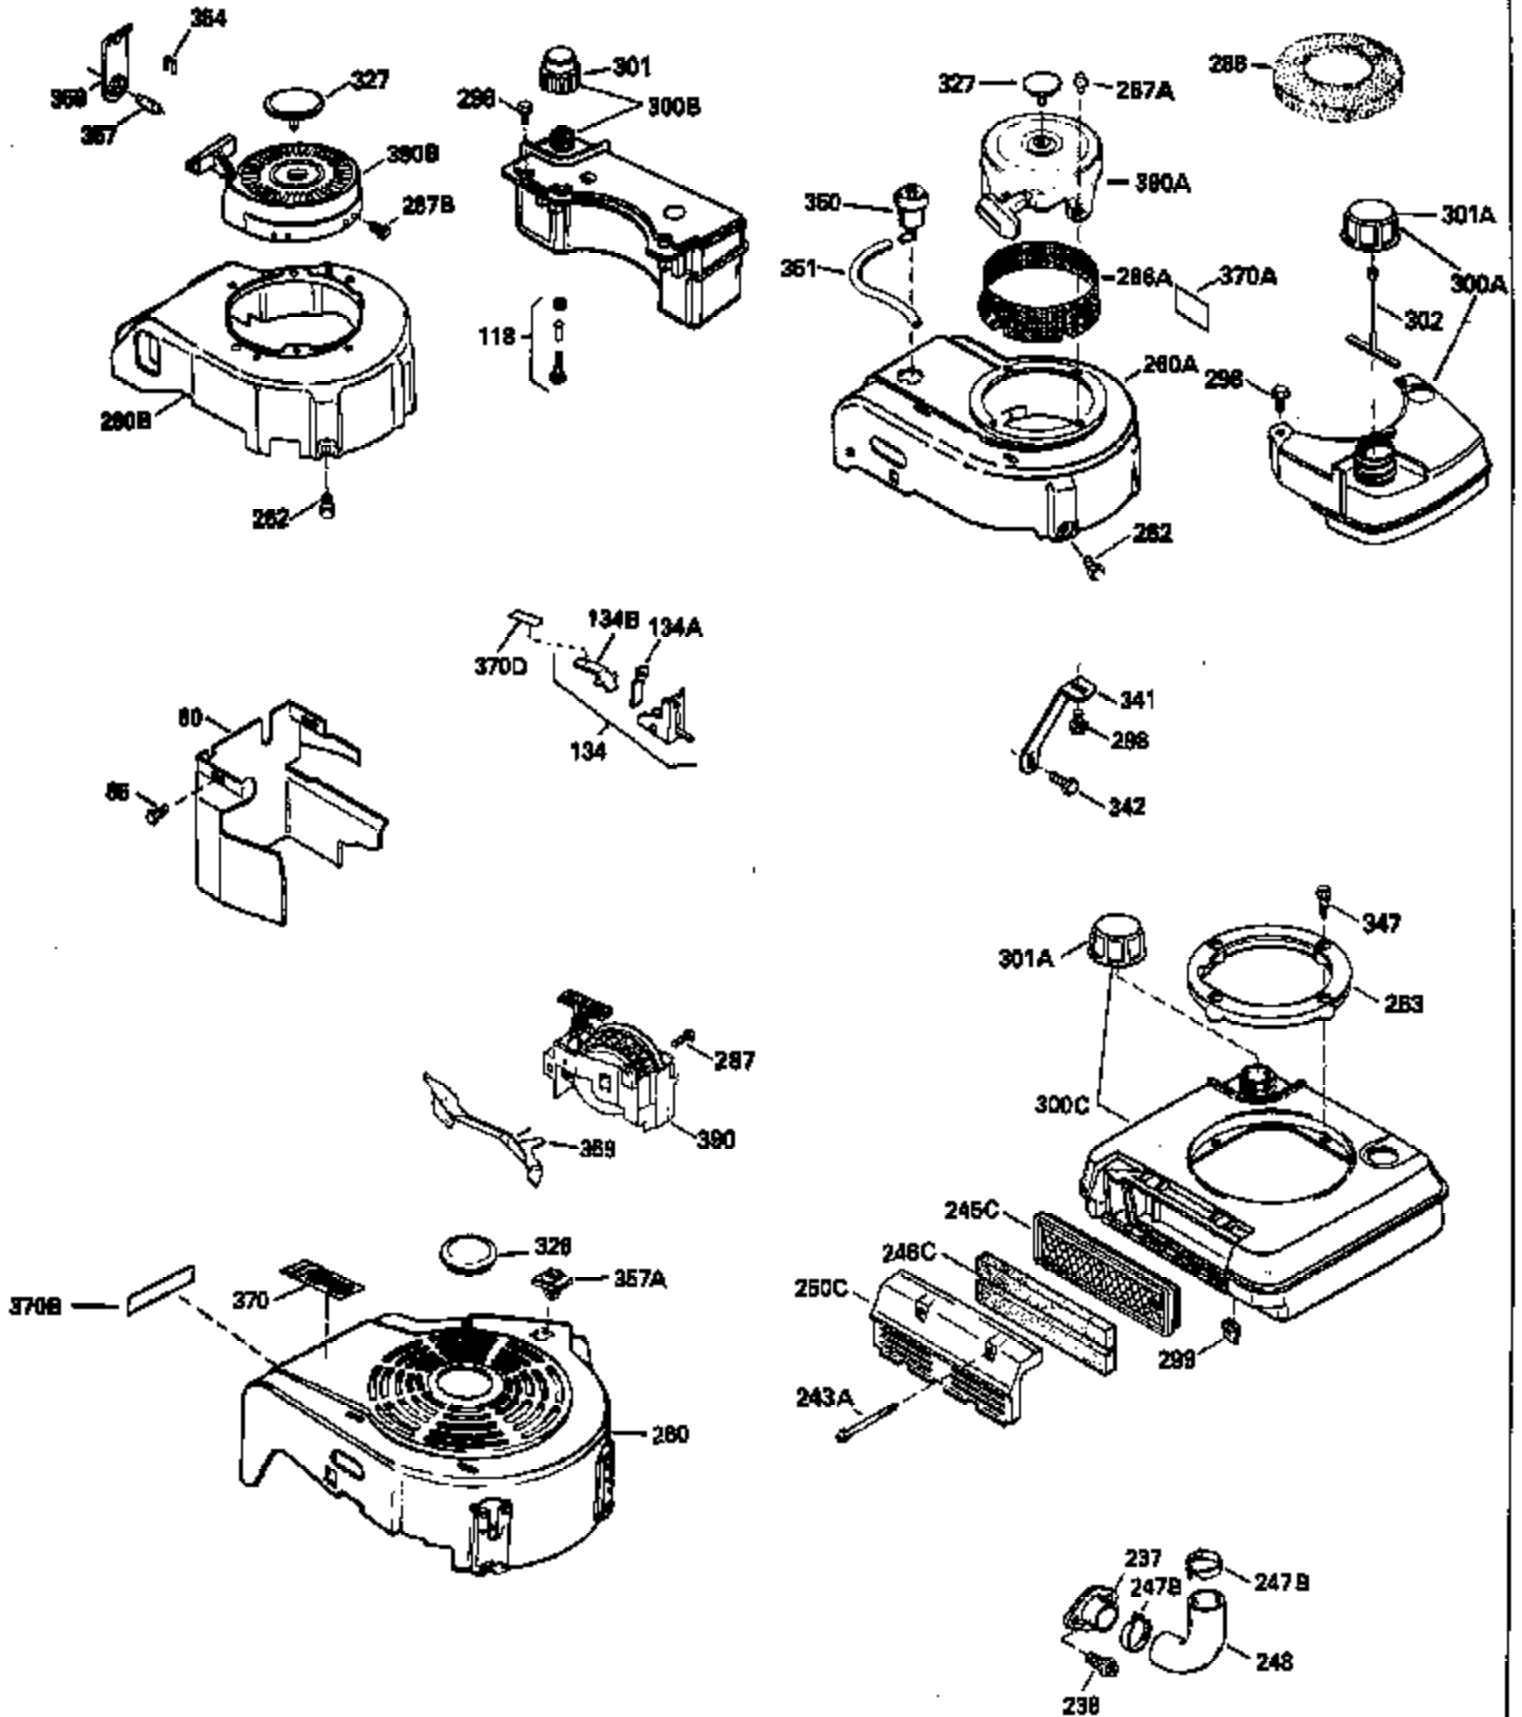

Ref #	Part Number	Qty	Description
400	33238C		* Gasket Set (Incl. items marked *)
420	730225		SAE 30, 4-Cycle Engine Oil (Quart)

ILLUSTRATION SHOWS TYPICAL PARTS ONLY. ORDER BY PART NUMBER. PARTS NOT LISTED ARE SUPPLIED BY OEM.