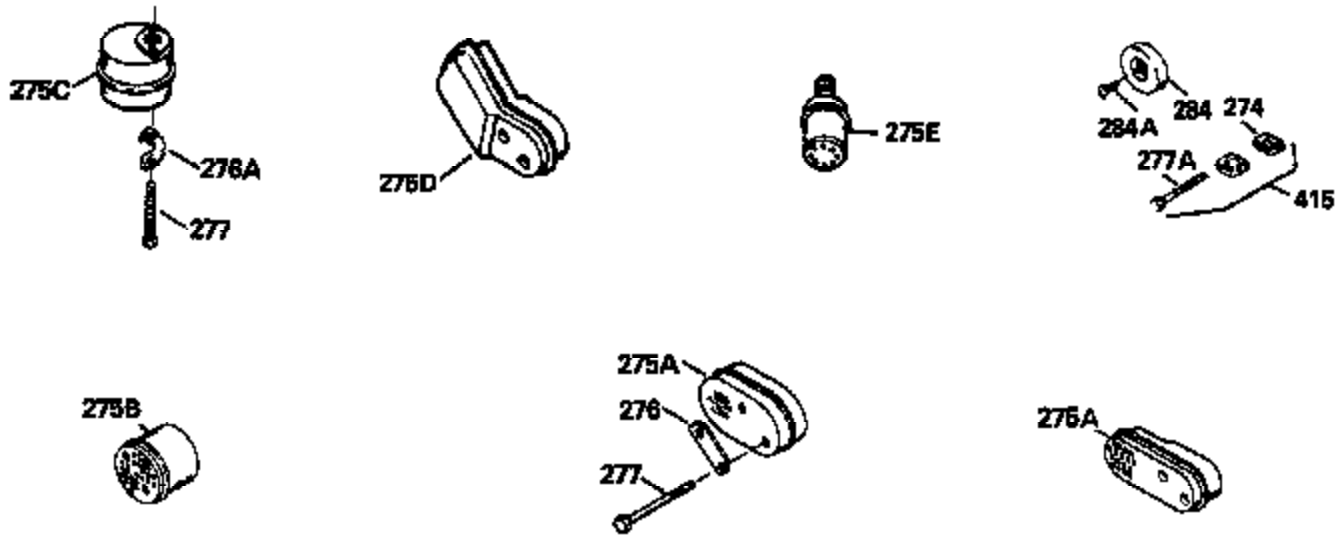

Ref #	Part Number	Qty	Description
274	26754A		* Gasket, Exhaust (Use as required)
275A	34613		Muffler
277A	30063		Screw, 1/4-20 x 1/2" (Use as required)
277	650795		Screw, 1/4-20 x 2-1/4"
370F	34387		Decal, Instruction (Optional)
415	730162		Muffler Adap.Kit(Incl.274,277A)(Use a s req.)
430	730574		Debris Screen Kit (Incl. 370F,431-433)(Opt.)
431	35596		Screen, Debris (Optional)
432	35597		Bracket, Debris screen (Optional)
433	650910		Screw, 8-32 x 1/4" (Optional)