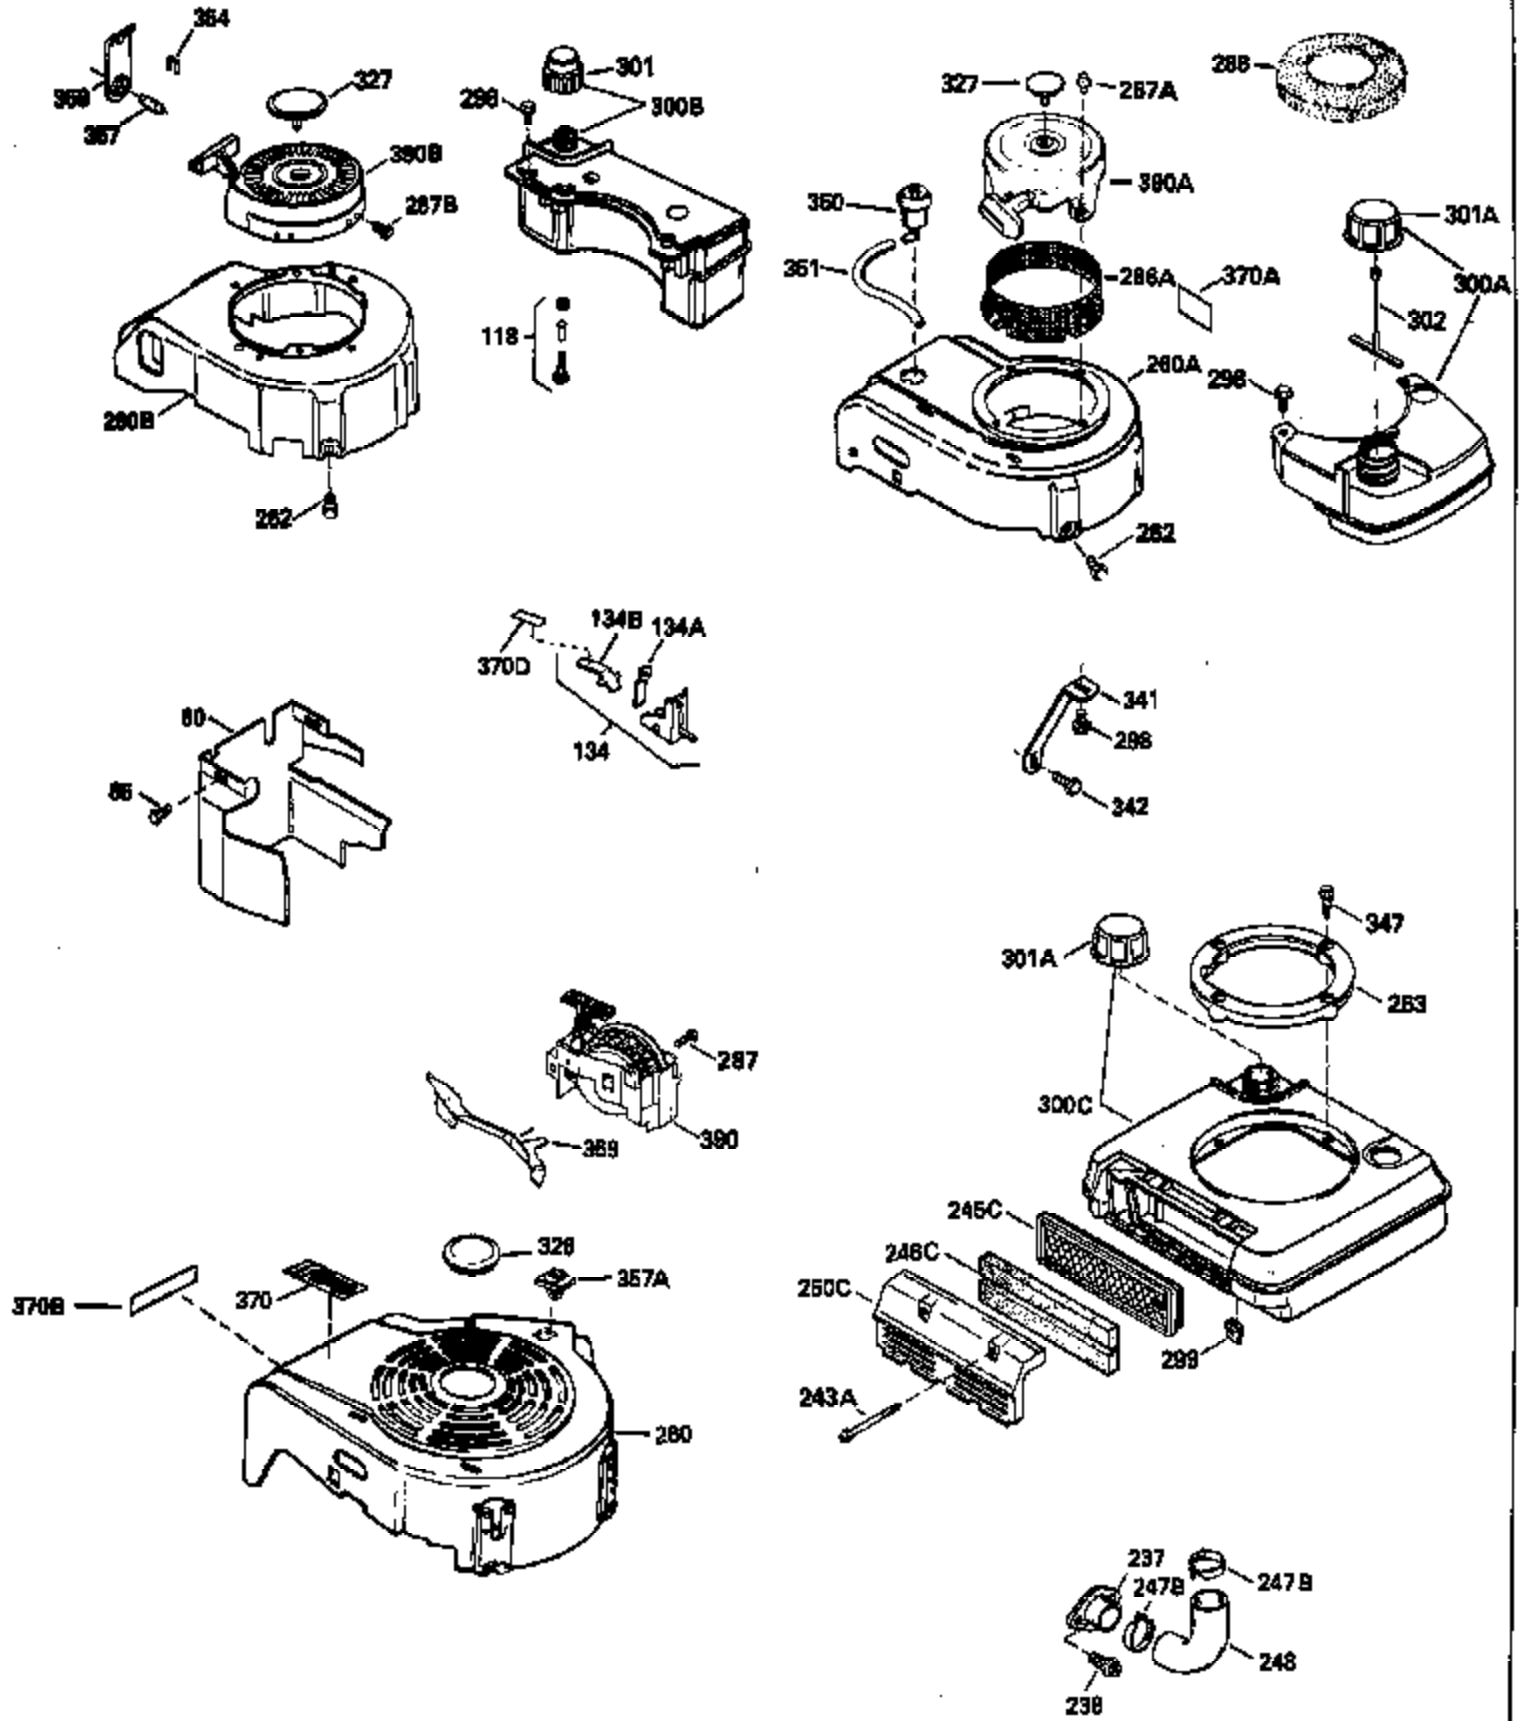

ILLUSTRATION SHOWS TYPICAL PARTS ONLY. ORDER BY PART NUMBER. PARTS NOT LISTED ARE SUPPLIED BY OEM.

Ref #	Part Number	Qty	Description
118	730194		Rope Guide Kit (Use as required with 34476 fuel tank)
238	650806		Screw, 10-32 x 5/8"
246C	35705		Filter, Pre-Air (Optional)
260	34932		Housing, Blower
262	650831		Screw, 1/4-20 x 15/32"
287	650802		Screw, 1/4-20 x 5/8"
287A	650735		Screw, 10-24 x 3/8" (Use as required)
287A			Pop Rivet, (3/16" Dia.)(Purchase locally)
301	33032		Fuel Cap
326	34113		Plug, Screen
370	550223		Decal, Name
370A	34346		Decal, Instruction
390	590531		Side Mount Rewind Starter (Refer to Division 5, Section C, page 32 or Fiche 8, Grid G-8 for breakdown)