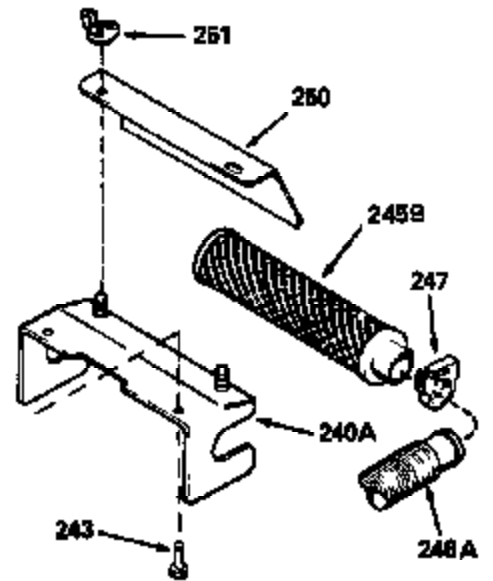

Ref #	Part Number	Qty	Description
19	31361		Spring, Extension
69	35261		* Gasket, Mounting flange
182	6201		Screw, 1/4-28 x 7/8"
185	31384A		Pipe, Intake (Incl. 224)
186	34337		Link, Governor spring
209	30200		Screw, 10-24 x 9/16"
223	650451		Screw, 1/4-20 x 1"
238	650806		Screw, 10-32 x 5/8"
246B	35435		Filter, Pre-Air (Use as required)