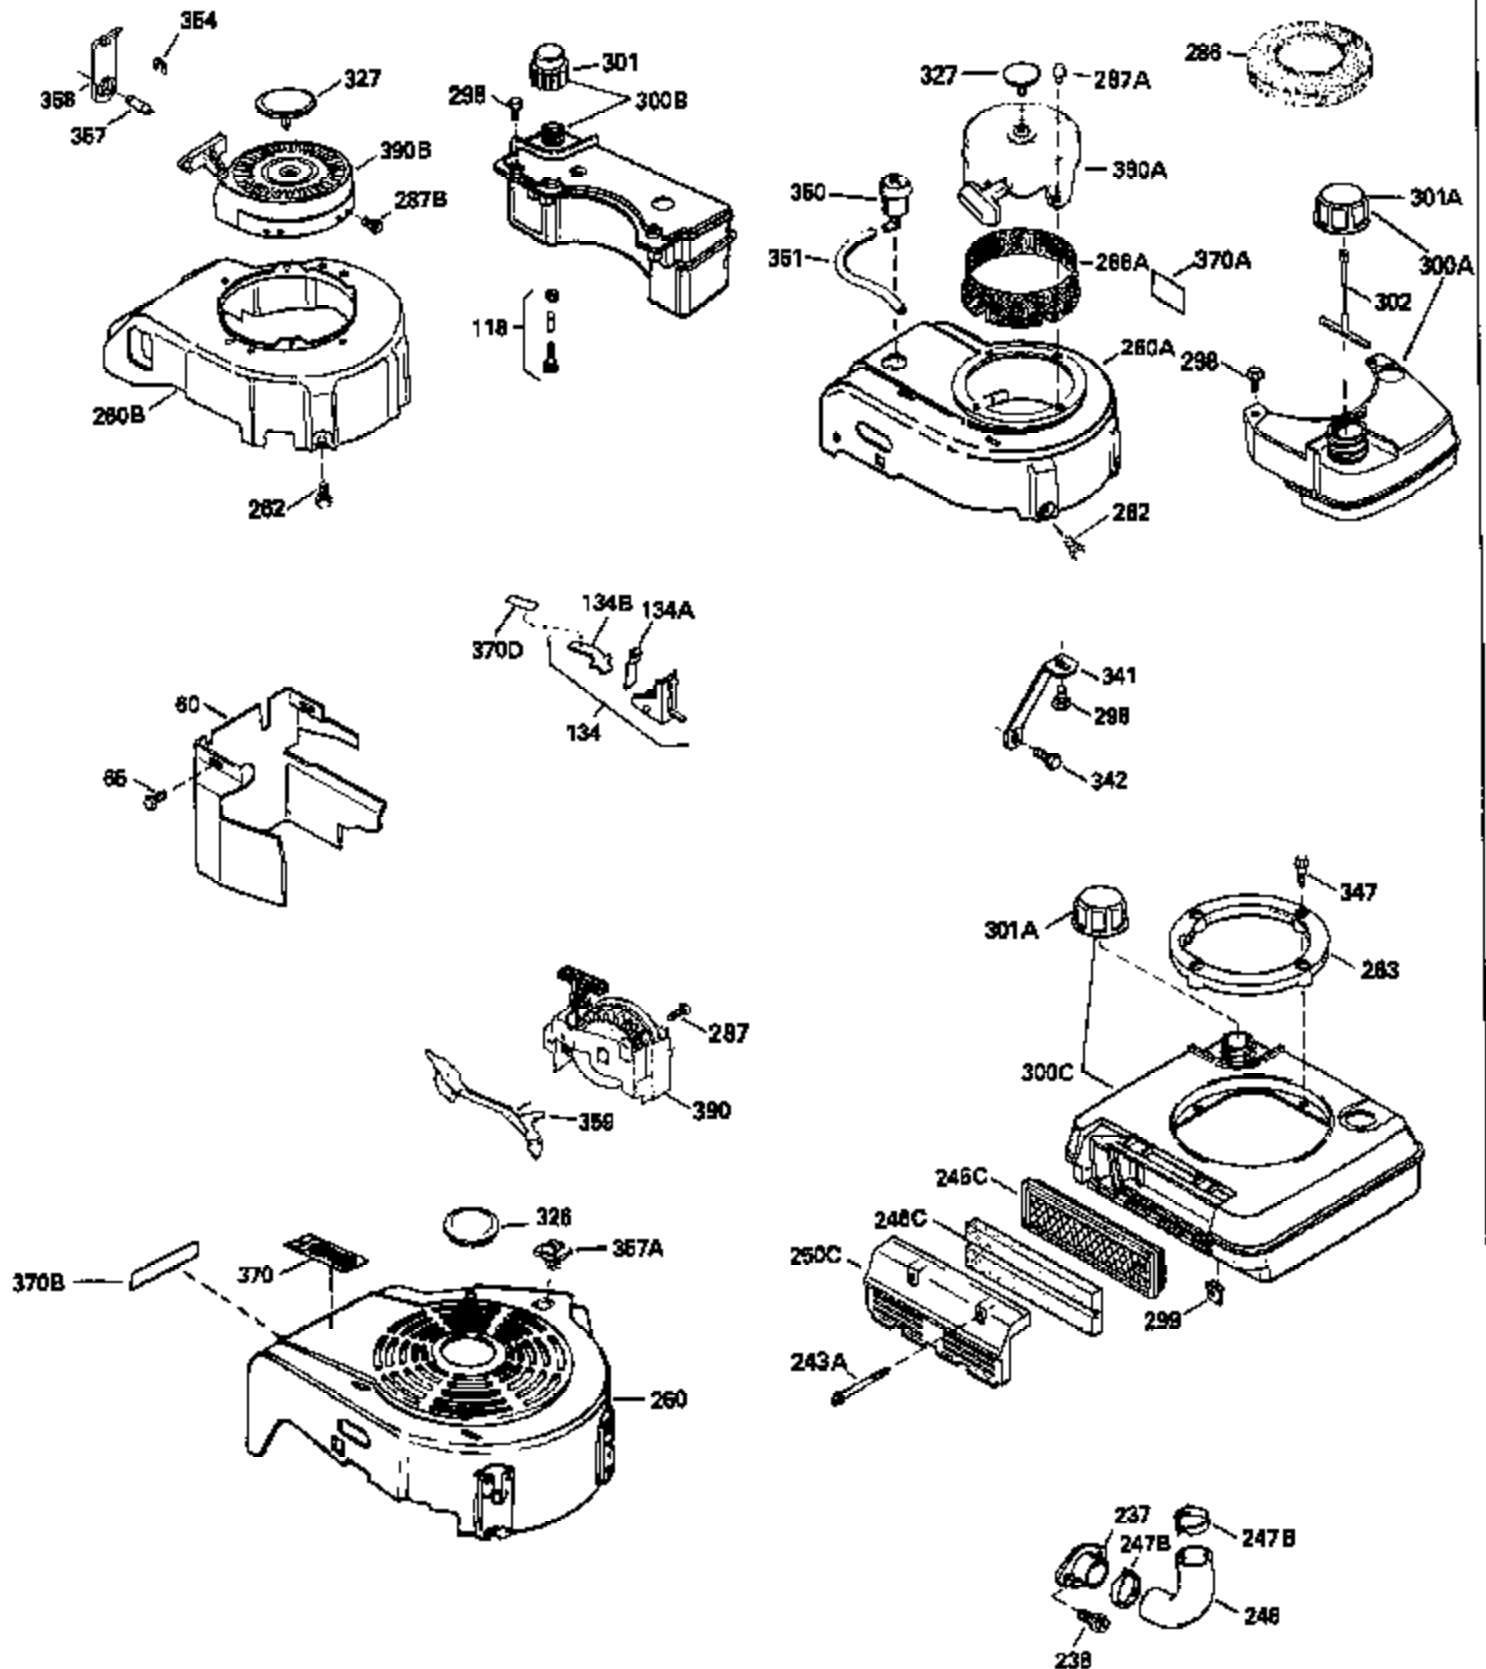

ILLUSTRATION SHOWS TYPICAL PARTS ONLY. ORDER BY PART NUMBER. PARTS NOT LISTED ARE SUPPLIED BY OEM.

Ref #	Part Number	Qty	Description
118	730194		Rope Guide Kit (Use as required with 34476 fuel tank)
237	32971		Adapter, Air cleaner
238	650709		Screw, 10-32 x 7/16"
246C	35705		Filter, Pre-Air (Optional)
260A	34447		Housing, Blower
262	650831		Screw, 1/4-20 x 15/32"
286	35009		Screen, Starter cup
287A	650735		Screw, 10-24 x 3/8" (Use as required)
287A			Pop Rivet, (3/16" Dia.)(Purchase locally)
301	33032		Fuel Cap
354	35025		Staple (Not used on all models)
357	34985		Rope Stop & Staple Ass'y. (Incl. 354)
358	34372A		Bracket Assy., Rope guide
370	34993		Decal, Instruction
379	631021		Inlet Needle, Seat & Clip Assy.
390A	590420A		Rewind Starter (Refer to Division 5, Section C, page 25 or Fiche 8, Grid G-7 for breakdown)