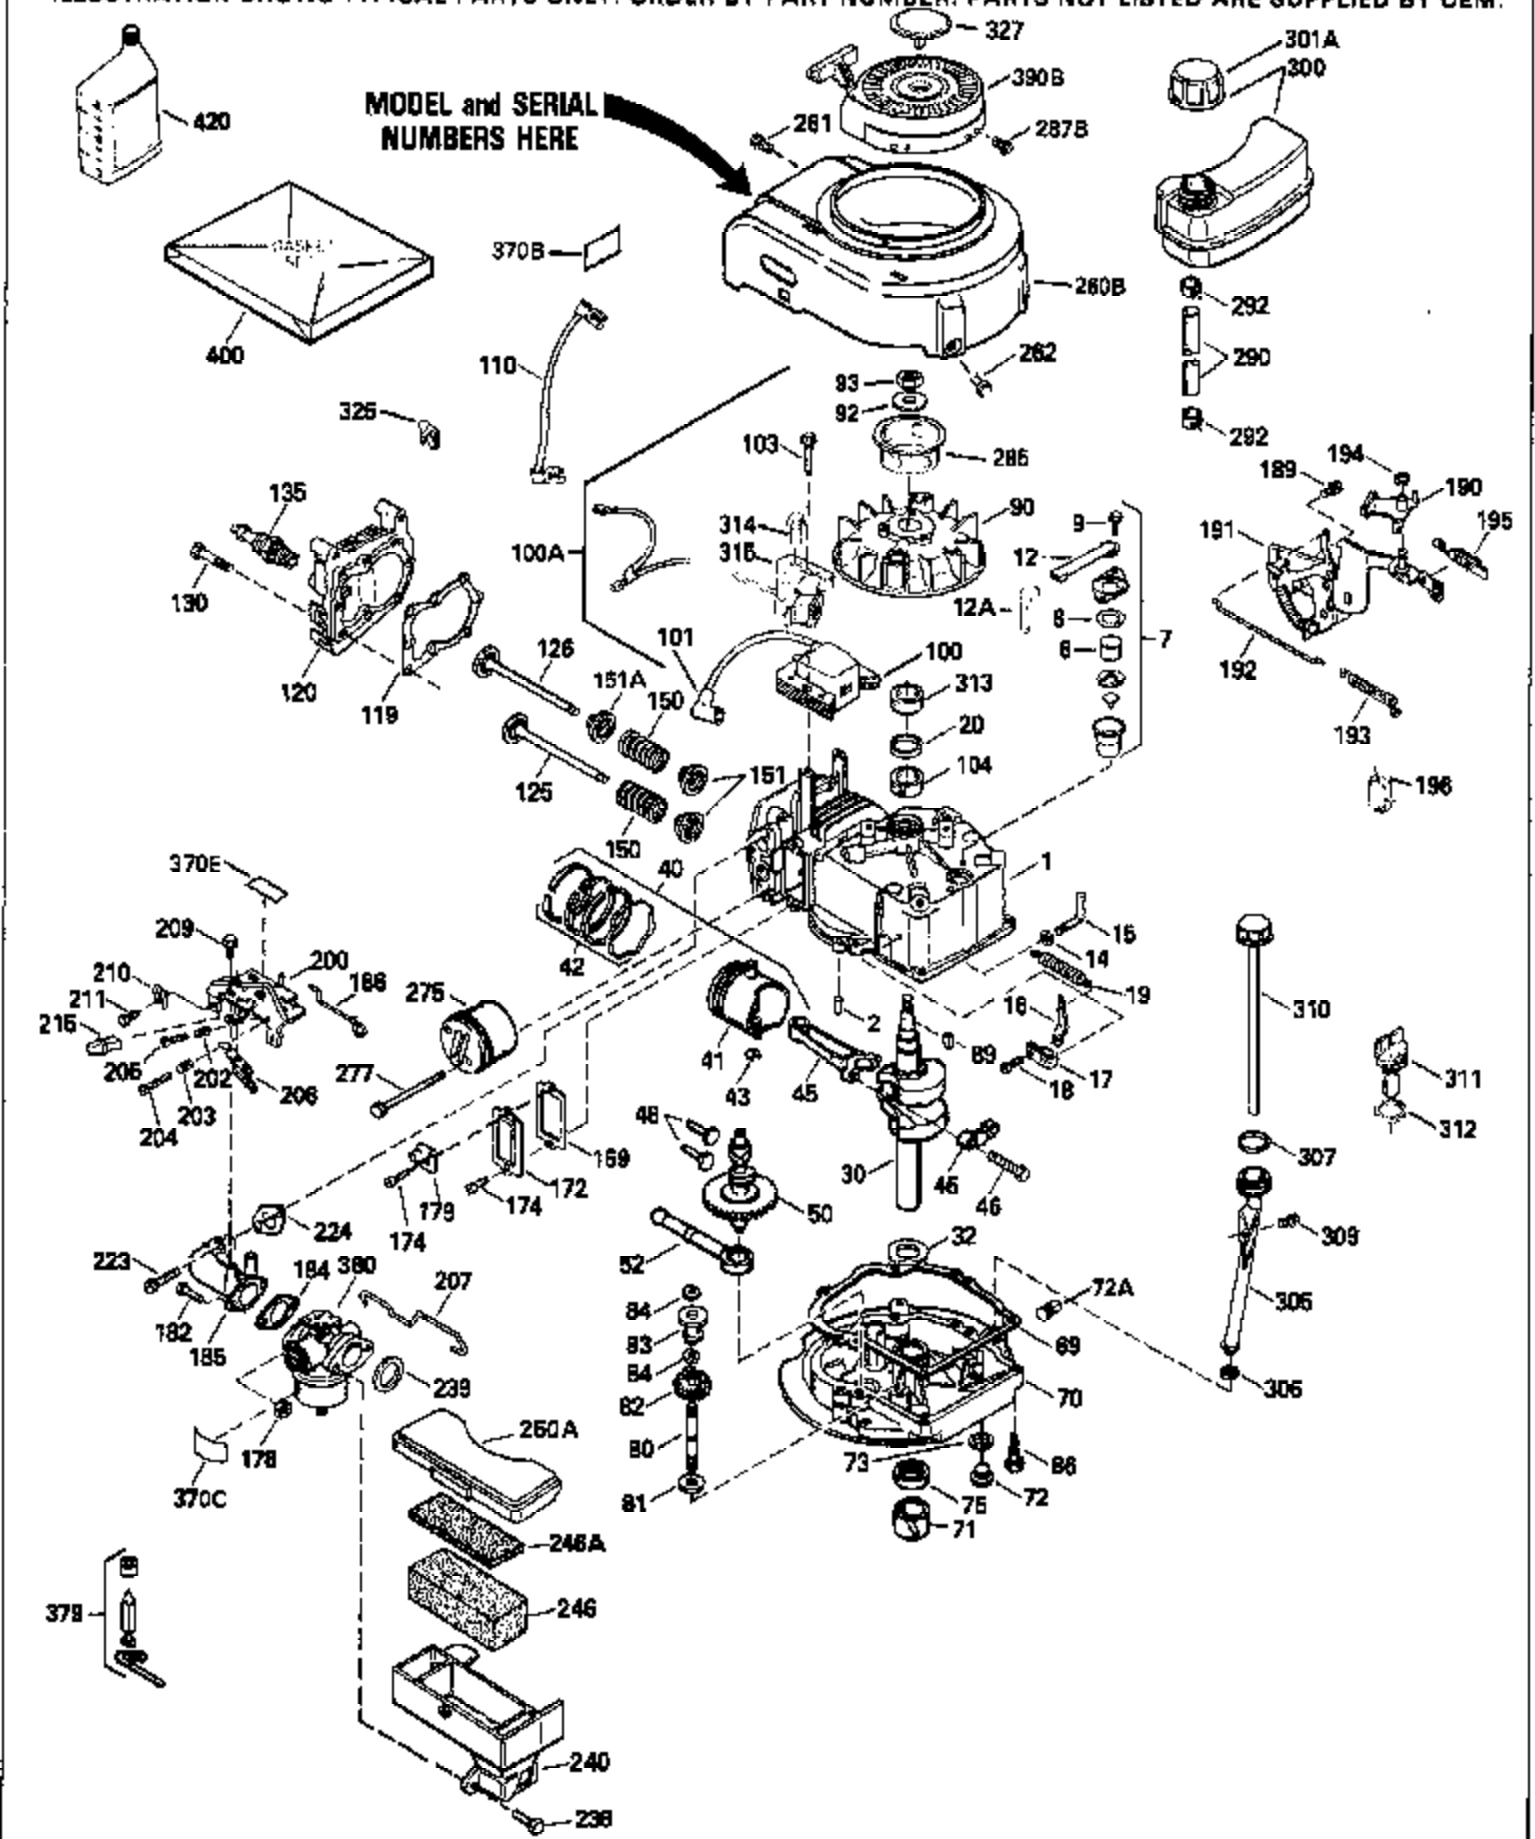

ILLUSTRATION SHOWS TYPICAL PARTS ONLY. ORDER BY PART NUMBER. PARTS NOT LISTED ARE SUPPLIED BY OEM.

MODEL and SERIAL
NUMBERS HERE

Ref #	Part Number	Qty	Description
1	34975		Cylinder Ass'y. (Incl. 2, 8, 9 & 20) (2-1/2")
2	26727		Pin, Dowel
6	33734		Element, Breather
7	34214A		Breather Ass'y. (Incl. 6, 8, 9, 12 & 12A)
8	33735		* Gasket, Breather
9	30200		Screw, 10-24 x 9/16"
12	33886		Tube, Breather
12A	34695		Elbow, Breather tube
14	28277		Washer
15	30589		Rod, Governor (Incl. 14)
16	31383A		Lever, Governor
17	31335		Clamp, Governor lever
18	650548		Screw, 8-32 x 5/16"
19	31361		Spring, Extension
20	32600		Seal, Oil
30	34436		Crankshaft Ass'y.
40	34514		Piston, Pin & Ring Set (Std.) (2-1/2" Bore)
40	34515		Piston, Pin & Ring Set (.010" OS)
40	34516		Piston, Pin & Ring Set (.020" OS)
41	32538B		Piston & Pin Ass'y. (Incl. 43)(Std.)(2-1/2")
41	32548B		Piston & Pin Ass'y. (Incl. 43) (.010" OS)
41	32549B		Piston & Pin Ass'y. (Incl. 43) (.020" OS)
42	28986		Ring Set (Std.) (2-1/2" Bore)
42	28987		Ring Set (.010" OS)
42	28988		Ring Set (.020" OS)
43	20381		Ring, Piston pin retaining
45	30963B		Rod Assy., Connecting (Incl. 46)
46	32610A		Bolt, Connecting rod
48	27241		Lifter, Valve
50	33553		Camshaft (MCR)
52	29914		Oil Pump Assy.
69	35261		* Gasket, Mounting flange
70	30571A		Flange Ass'y. (Incl. 72, 73, 75, 80 & 311)
72	30572		Plug, Oil drain (Incl. 73)
73	28833		* Drain Plug Gasket (Not req. W/plastic plug)
75	26208		Seal, Oil
80	30574		Shaft, Governor
81	30590A		Washer, Flat
82	30591		Gear Assy., Governor (Incl. 81)
83	30588A		Spool, Governor
84	29193		Ring, Retaining
86	650488		Screw, 1/4-20 x 1-1/4"
89	611004		Flywheel Key
90	611046A		Flywheel
92	650815		Washer, Belleville
93	650816		Nut, Flywheel
100	730207		Magneto-to-Solid State Conversion Kit (Includes solid state module, solid state flywheel key, and instructions.)(Use as required on external ignition engines only.)
100	34443A		Solid State Assy.
101	610118		Cover, Spark plug
103	650814		Screw, Torx T-15, 10-24 x 1"
110	34961		Ground Wire
119	29953C		* Gasket, Cylinder head
120	34335		Head, Cylinder
125	29313C		Exhaust Valve (Std.) (Incl. 151)
125	29315C		Exhaust Valve (1/32" OS) (Incl. 151)