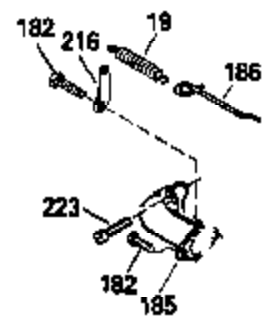

Ref #	Part Number	Qty	Description
19	31361		Spring, Extension
69	35261		* Gasket, Mounting flange
182	6201		Screw, 1/4-28 x 7/8"
185	31384A		Pipe, Intake (Incl. 224)
186	32653		Link, Governor spring
216	33086		Lever, Speed adjusting
223	650451		Screw, 1/4-20 x 1"
237	32971		Adapter, Air cleaner
238	650709		Screw, 10-32 x 7/16"
239A	35815		* Gasket, Air cleaner
245A	32972		Filter, Air cleaner
246B	35435		Filter, Pre-Air (Use as required)
247	33168		Clamp, Corbin
379	631021		Inlet Needle, Seat & Clip Assy.