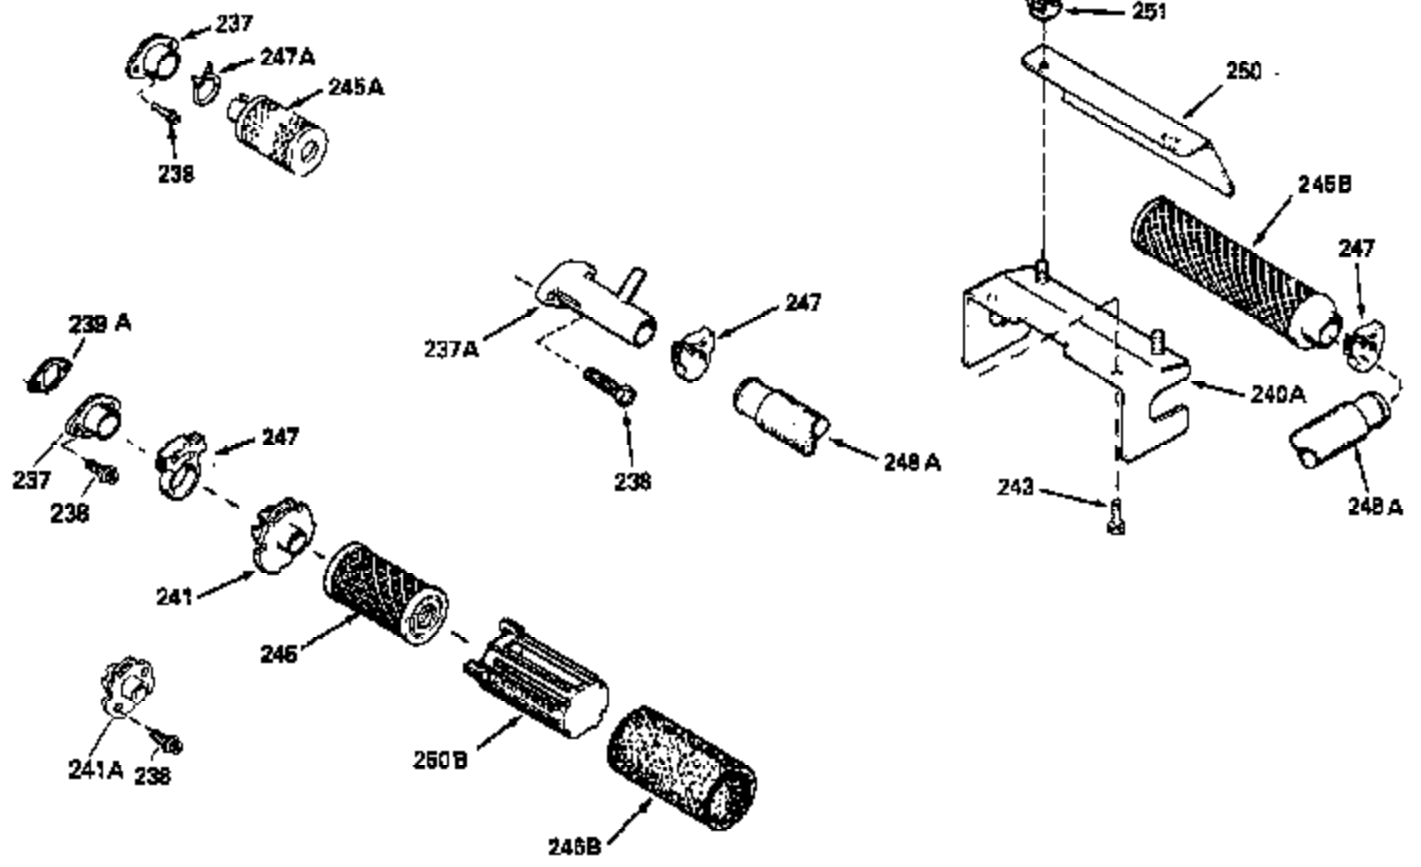

Ref #	Part Number	Qty	Description
19	31361		Spring, Extension
69	35261		* Gasket, Mounting flange
182	6201		Screw, 1/4-28 x 7/8"
185	31384A		Pipe, Intake (Incl. 224)
186	32653		Link, Governor spring
216	33086		Lever, Speed adjusting
223	650451		Screw, 1/4-20 x 1"
237	32971		Adapter, Air cleaner
238	650709		Screw, 10-32 x 7/16"
239A	35815		* Gasket, Air cleaner
245A	32972		Filter, Air cleaner
246B	35435		Filter, Pre-Air (Use as required)
247	33168		Clamp, Corbin
379	631021		Inlet Needle, Seat & Clip Assy.