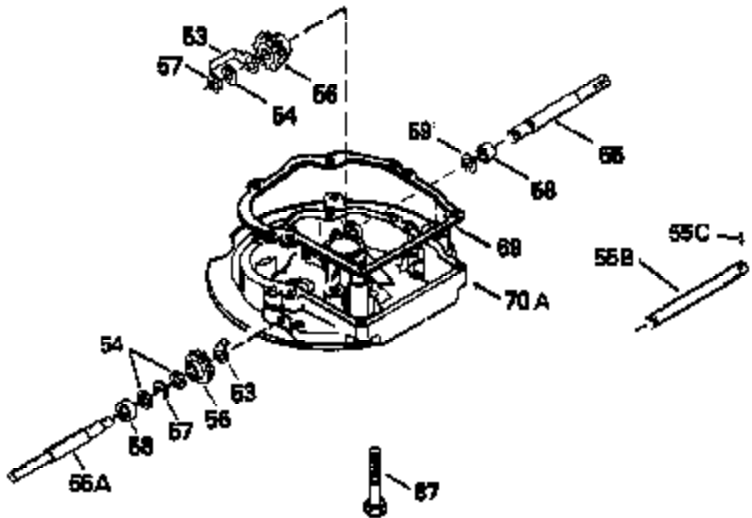

Ref #	Part Number	Qty	Description
19	31361		Spring, Extension
69	35261		* Gasket, Mounting flange
182	6201		Screw, 1/4-28 x 7/8"
185	31384A		Pipe, Intake (Incl. 224)
186	32653		Link, Governor spring
216	33086		Lever, Speed adjusting
223	650451		Screw, 1/4-20 x 1"
237	32971		Adapter, Air cleaner
238	650709		Screw, 10-32 x 7/16"
239A	35815		* Gasket, Air cleaner
245A	32972		Filter, Air cleaner
246B	35435		Filter, Pre-Air (Use as required)
247	33168		Clamp, Corbin
379	631021		Inlet Needle, Seat & Clip Assy.