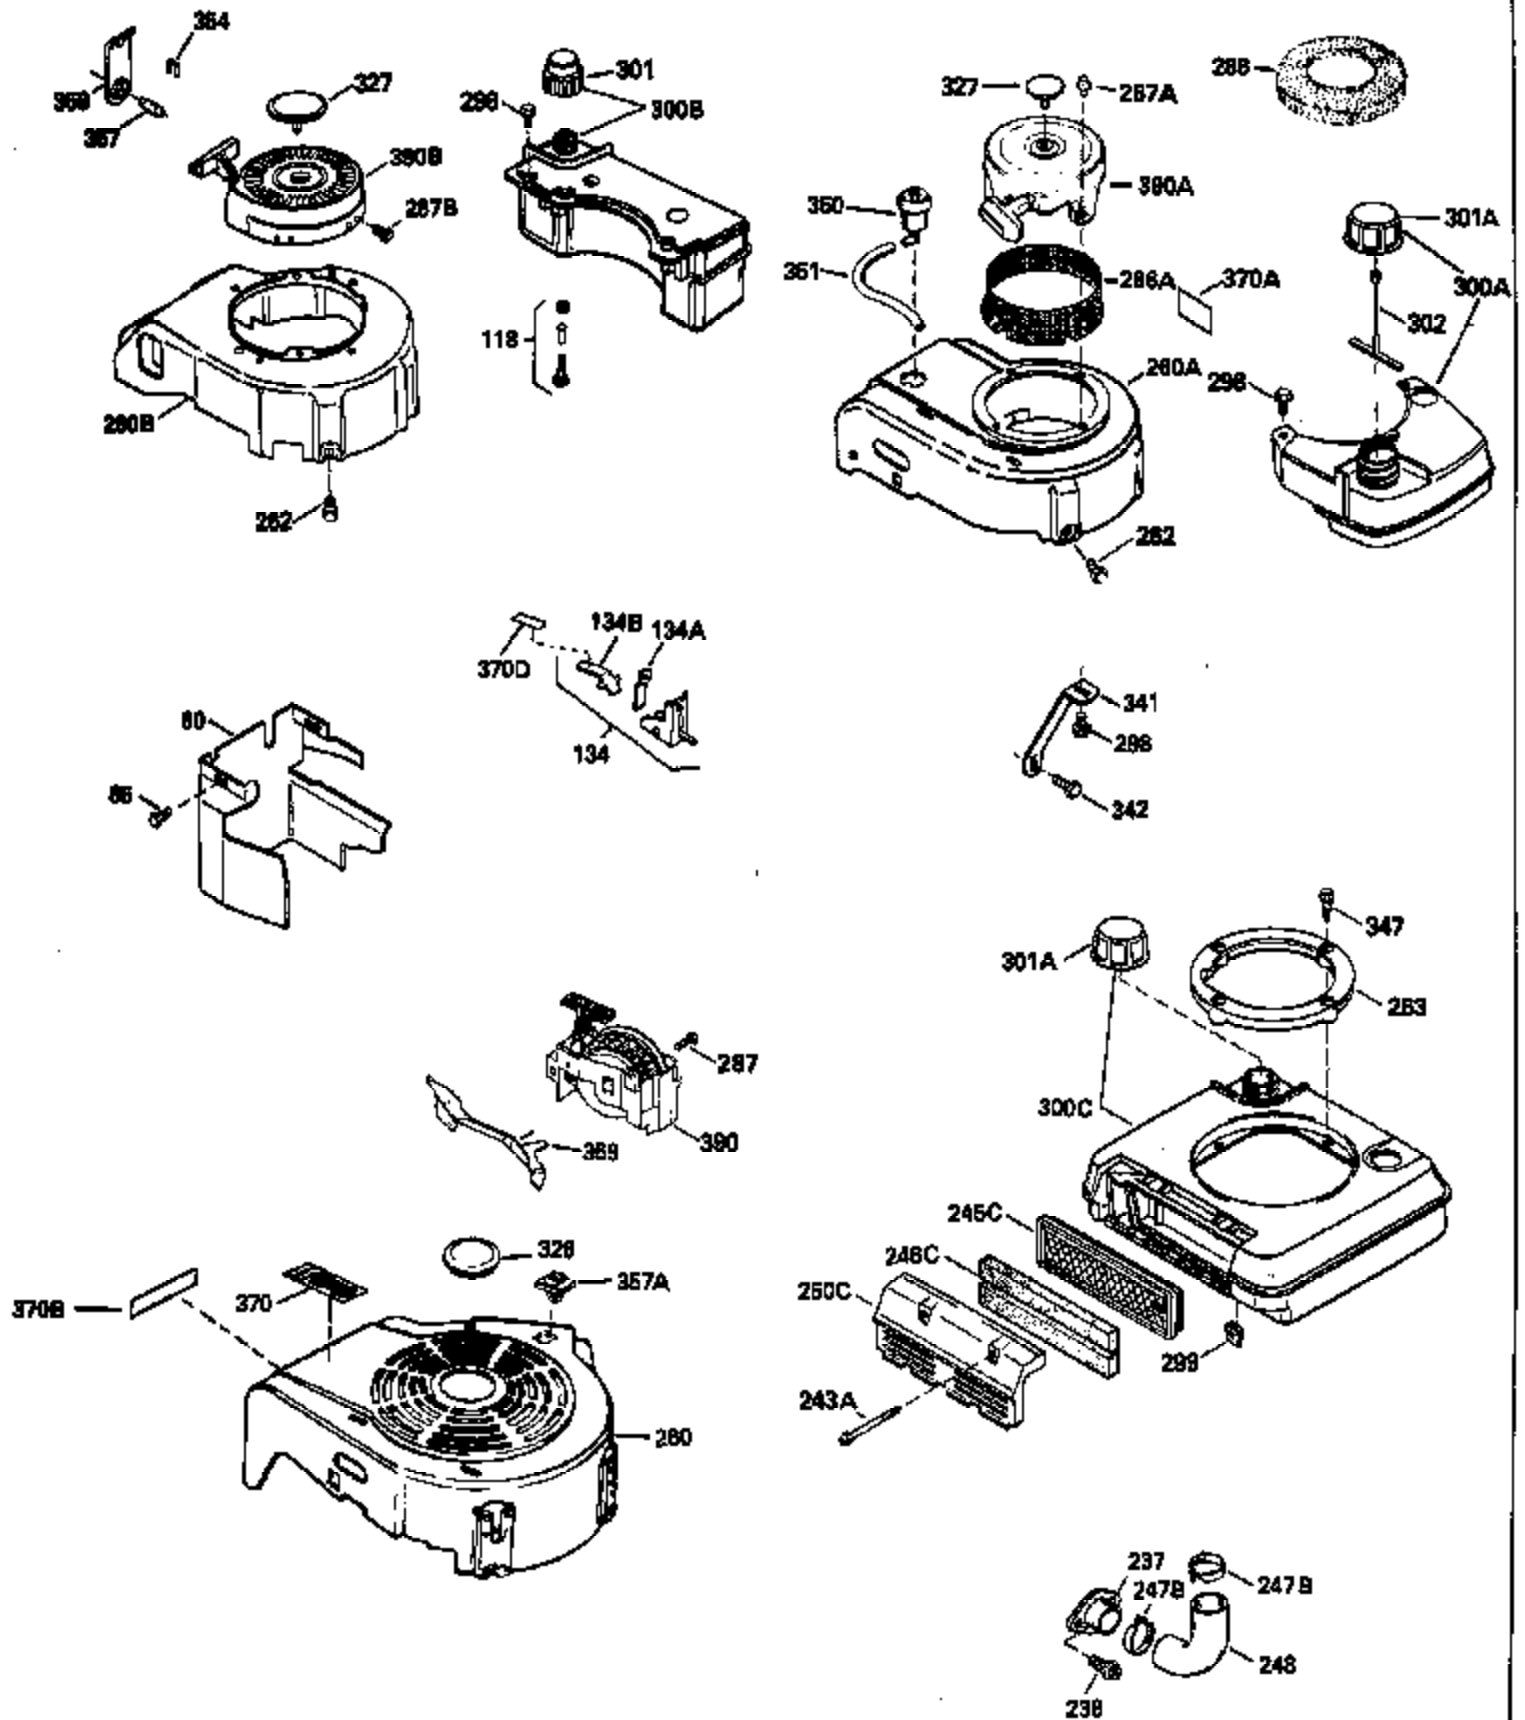

ILLUSTRATION SHOWS TYPICAL PARTS ONLY. ORDER BY PART NUMBER. PARTS NOT LISTED ARE SUPPLIED BY OEM.

Ref #	Part Number	Qty	Description
118	730194		Rope Guide Kit (Use as required with 34476 fuel tank)
237	32971		Adapter, Air cleaner
238	650709		Screw, 10-32 x 7/16"
246C	35705		Filter, Pre-Air (Optional)
260A	34447		Housing, Blower
262	650831		Screw, 1/4-20 x 15/32"
286	35009		Screen, Starter cup
287A	650735		Screw, 10-24 x 3/8" (Use as required)
287A			Pop Rivet, (3/16" Dia.)(Purchase locally)
301	33032		Fuel Cap
354	35025		Staple (Not used on all models)
357	34985		Rope Stop & Staple Ass'y. (Incl. 354)
358	34372A		Bracket Assy., Rope guide
370	34993		Decal, Instruction
390A	590420A		Rewind Starter (Refer to Division 5, Section C, page 25 or Fiche 8, Grid G-7 for breakdown)