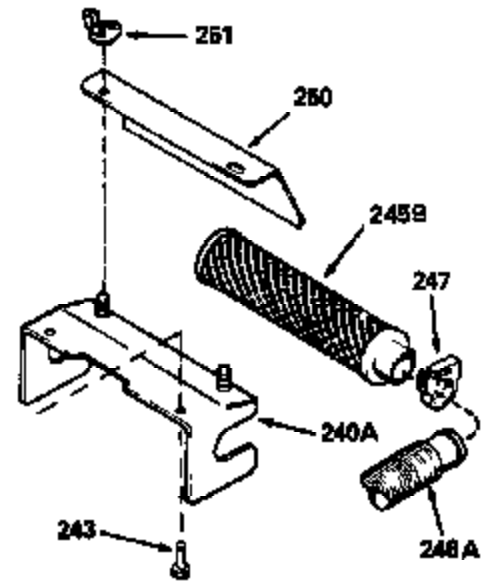

Ref #	Part Number	Qty	Description
189	650839		Screw, 1/4-20 x 3/8"
190	35831		Lever, Brake
191	35015B		Bracket Assy., S.E. Brake (Incl. 195)
194	32309		Ring, Retaining
195	610973		Terminal Assy.
274	26754A		* Gasket, Exhaust (Use as required)
277	650795		Screw, 1/4-20 x 2-1/4"
277A	30063		Screw, 1/4-20 x 1/2" (Use as required)
370F	34387		Decal, Instruction (Optional)
415	730162		Muffler Adap.Kit(Incl.274,277A)(Use a s req.)
430	730574		Debris Screen Kit (Incl. 370F,431-433)(Opt.)
431	35596		Screen, Debris (Optional)
432	35597		Bracket, Debris screen (Optional)
433	650910		Screw, 8-32 x 1/4" (Optional)