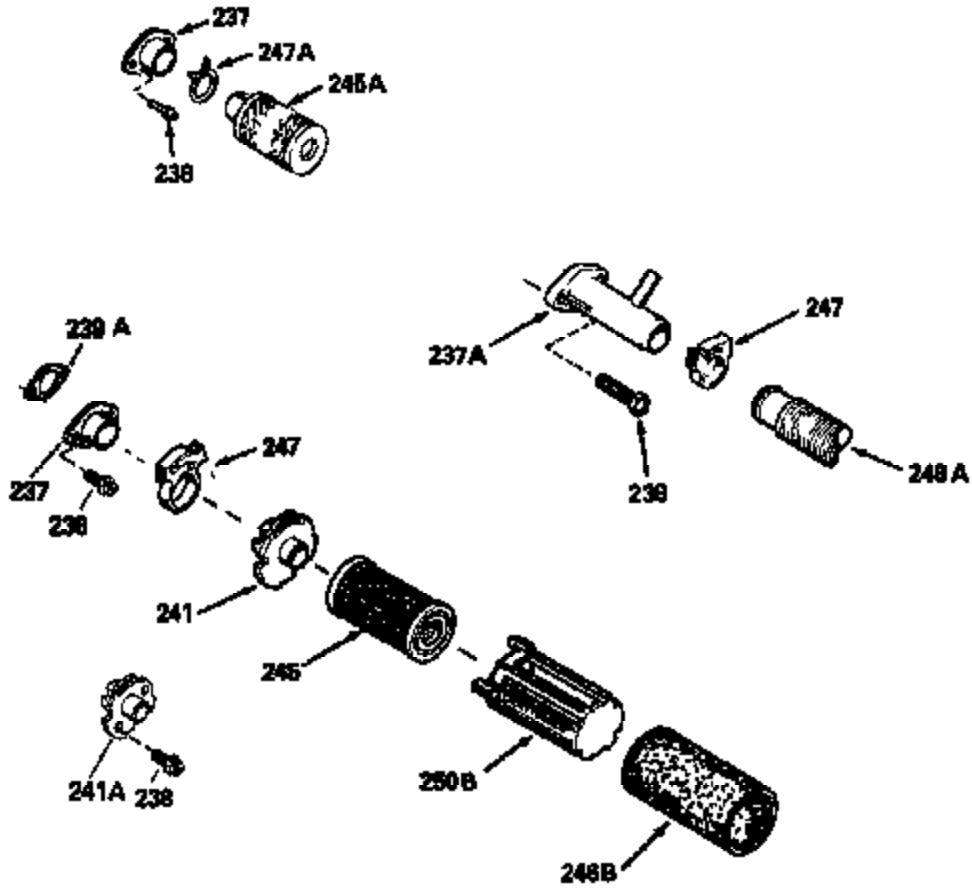

Ref #	Part Number	Qty	Description
189	650839		Screw, 1/4-20 x 3/8"
190	35831		Lever, Brake
191	35015B		Bracket Assy., S.E. Brake (Incl. 195)
194	32309		Ring, Retaining
195	610973		Terminal Assy.
274	26754A		* Gasket, Exhaust (Use as required)
277	650795		Screw, 1/4-20 x 2-1/4"
277A	30063		Screw, 1/4-20 x 1/2" (Use as required)
370F	34387		Decal, Instruction (Optional)
415	730162		Muffler Adap.Kit(Incl.274,277A)(Use a s req.)
430	730574		Debris Screen Kit (Incl. 370F,431-433)(Opt.)
431	35596		Screen, Debris (Optional)
432	35597		Bracket, Debris screen (Optional)
433	650910		Screw, 8-32 x 1/4" (Optional)