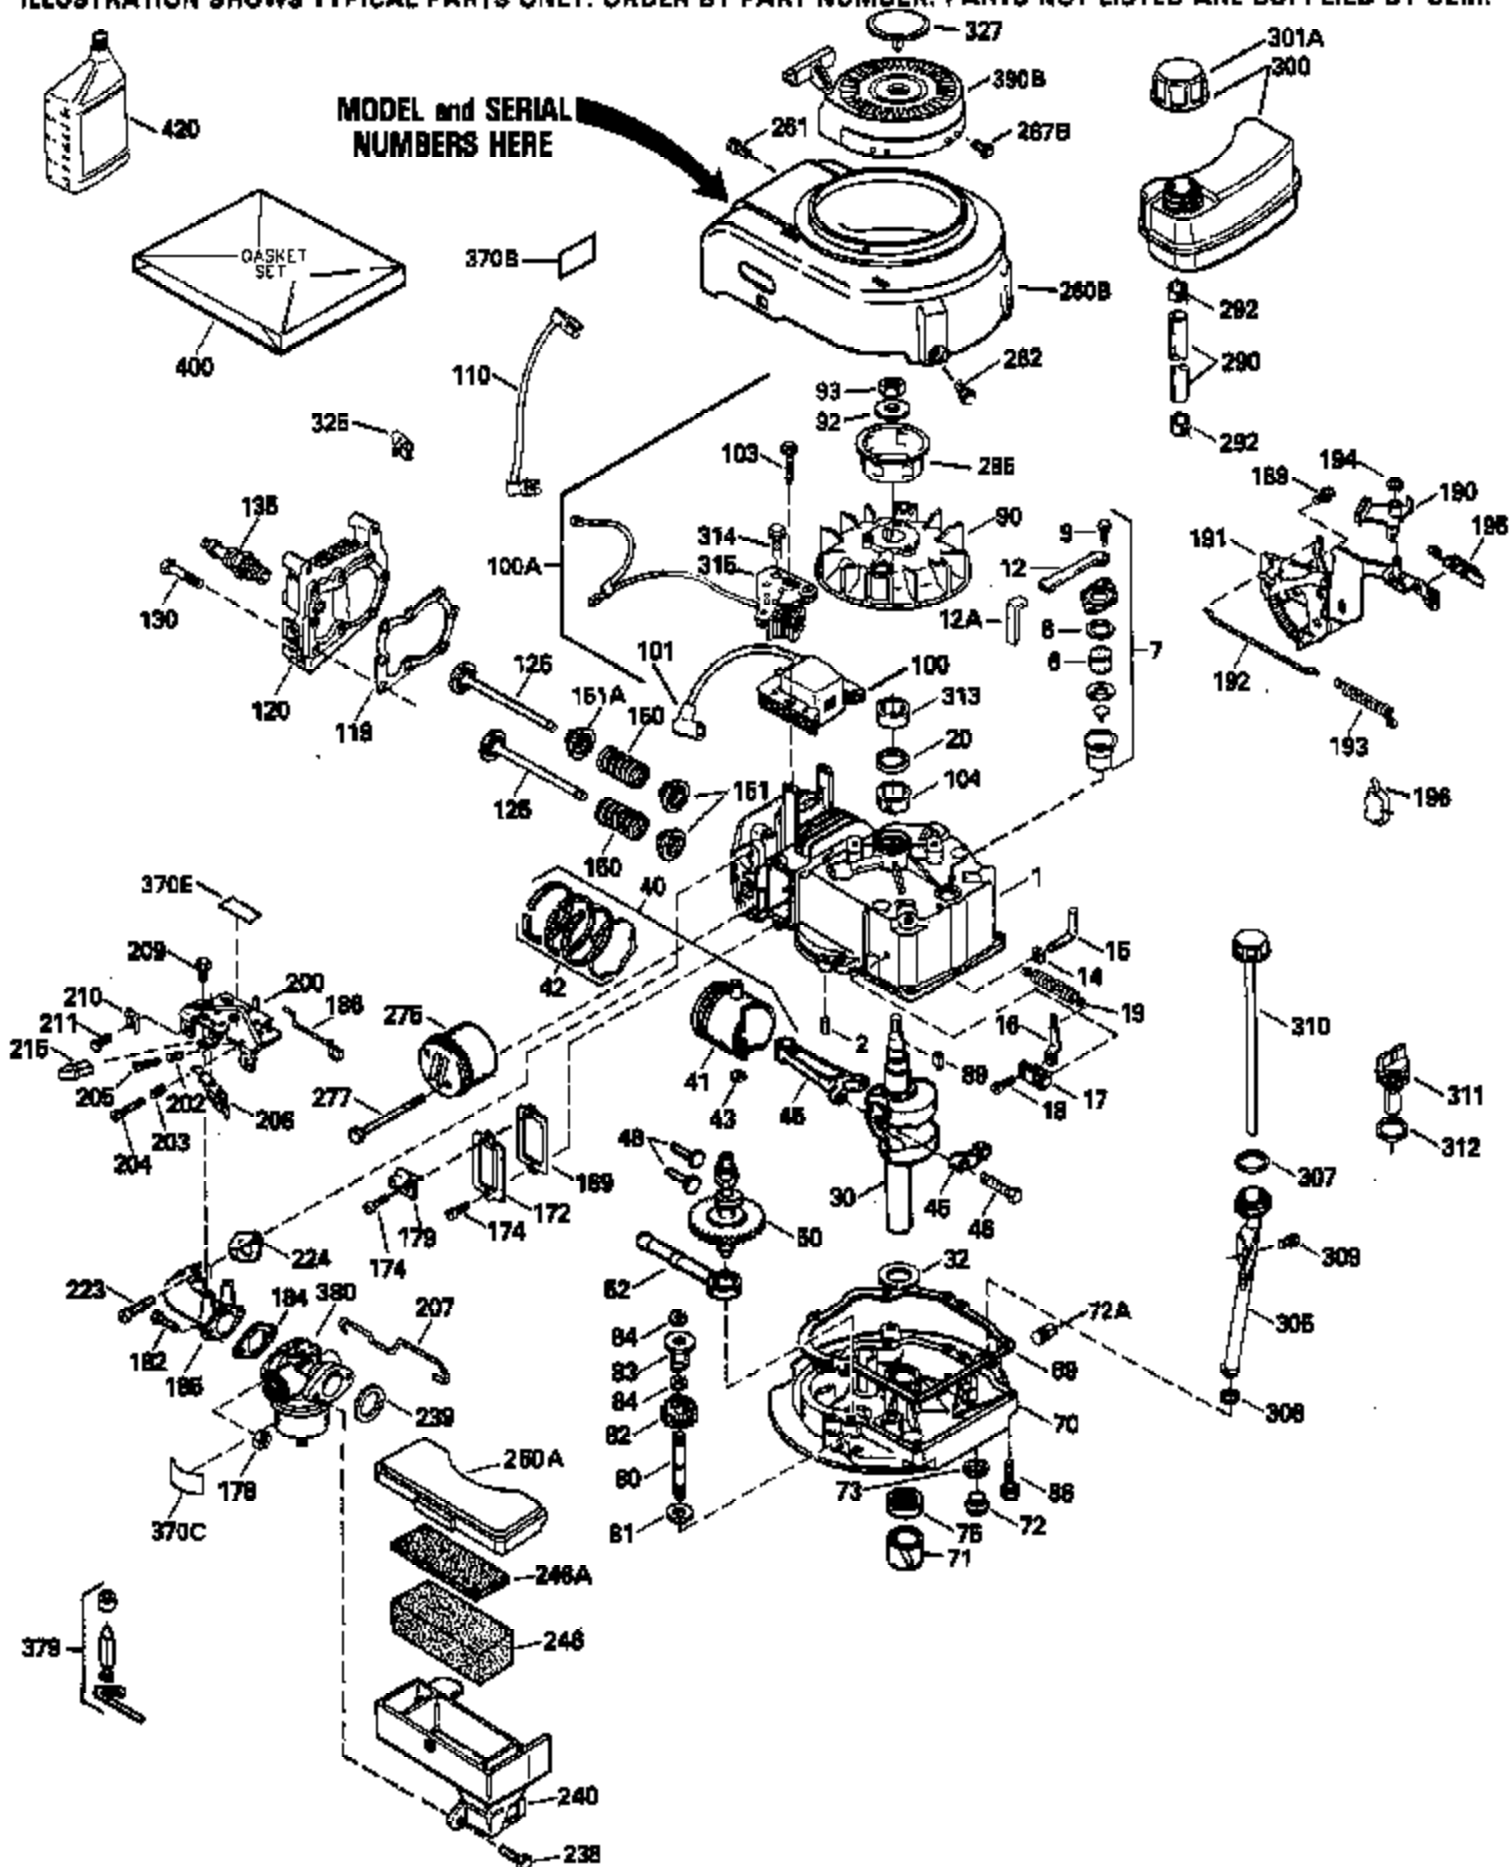

ILLUSTRATION SHOWS TYPICAL PARTS ONLY. ORDER BY PART NUMBER. PARTS NOT LISTED ARE SUPPLIED BY OEM.

Ref #	Part Number	Qty	Description
1	34975		Cylinder Ass'y. (Incl. 2, 8, 9 & 20) (2-1/2")
2	26727		Pin, Dowel
6	33734		Element, Breather
7	34214A		Breather Ass'y. (Incl. 6, 8, 9, 12 & 12A)
8	33735		* Gasket, Breather
9	30200		Screw, 10-24 x 9/16"
12	33886		Tube, Breather
12A	34695		Elbow, Breather tube
14	28277		Washer
15	31513		Rod, Governor
16	31383A		Lever, Governor
17	31335		Clamp, Governor lever
18	650548		Screw, 8-32 x 5/16"
19	31361		Spring, Extension
20	32600		Seal, Oil
30	34450		Crankshaft Ass'y.
40	34514		Piston, Pin & Ring Set (Std.) (2-1/2" Bore)
40	34515		Piston, Pin & Ring Set (.010" OS)
40	34516		Piston, Pin & Ring Set (.020" OS)
41	32538B		Piston & Pin Ass'y. (Incl. 43)(Std.)(2-1/2")
41	32548B		Piston & Pin Ass'y. (Incl. 43) (.010" OS)
41	32549B		Piston & Pin Ass'y. (Incl. 43) (.020" OS)
42	28986		Ring Set (Std.) (2-1/2" Bore)
42	28987		Ring Set (.010" OS)
42	28988		Ring Set (.020" OS)
43	20381		Ring, Piston pin retaining
45	30963B		Rod Assy., Connecting (Incl. 46)
46	32610A		Bolt, Connecting rod
48	27241		Lifter, Valve
50	33553		Camshaft (MCR)
52	29914		Oil Pump Assy.
69	35261		* Gasket, Mounting flange
72	30572		Plug, Oil drain (Incl. 73)
73	28833		* Drain Plug Gasket (Not req. W/plastic plug)
75	26208		Seal, Oil
80	30574		Shaft, Governor
81	30590A		Washer, Flat
82	30591		Gear Assy., Governor (Incl. 81)
83	30588A		Spool, Governor
84	29193		Ring, Retaining
86	650488		Screw, 1/4-20 x 1-1/4"
89	611004		Flywheel Key
90	611046A		Flywheel
92	650815		Washer, Belleville
93	650816		Nut, Flywheel
100	730207		Magneto-to-Solid State Conversion Kit (Includes solid state module, solid state flywheel key, and instructions.)(Use as required on external ignition engines only.)
100	34443A		Solid State Assy.
101	610118		Cover, Spark plug
103	650814		Screw, Torx T-15, 10-24 x 1"
110	34961		Ground Wire
119	29953C		* Gasket, Cylinder head
120	34335		Head, Cylinder
125	29313C		Exhaust Valve (Std.) (Incl. 151)
125	29315C		Exhaust Valve (1/32" OS) (Incl. 151)
126	29314B		Intake Valve (Std.) (Incl. 151)