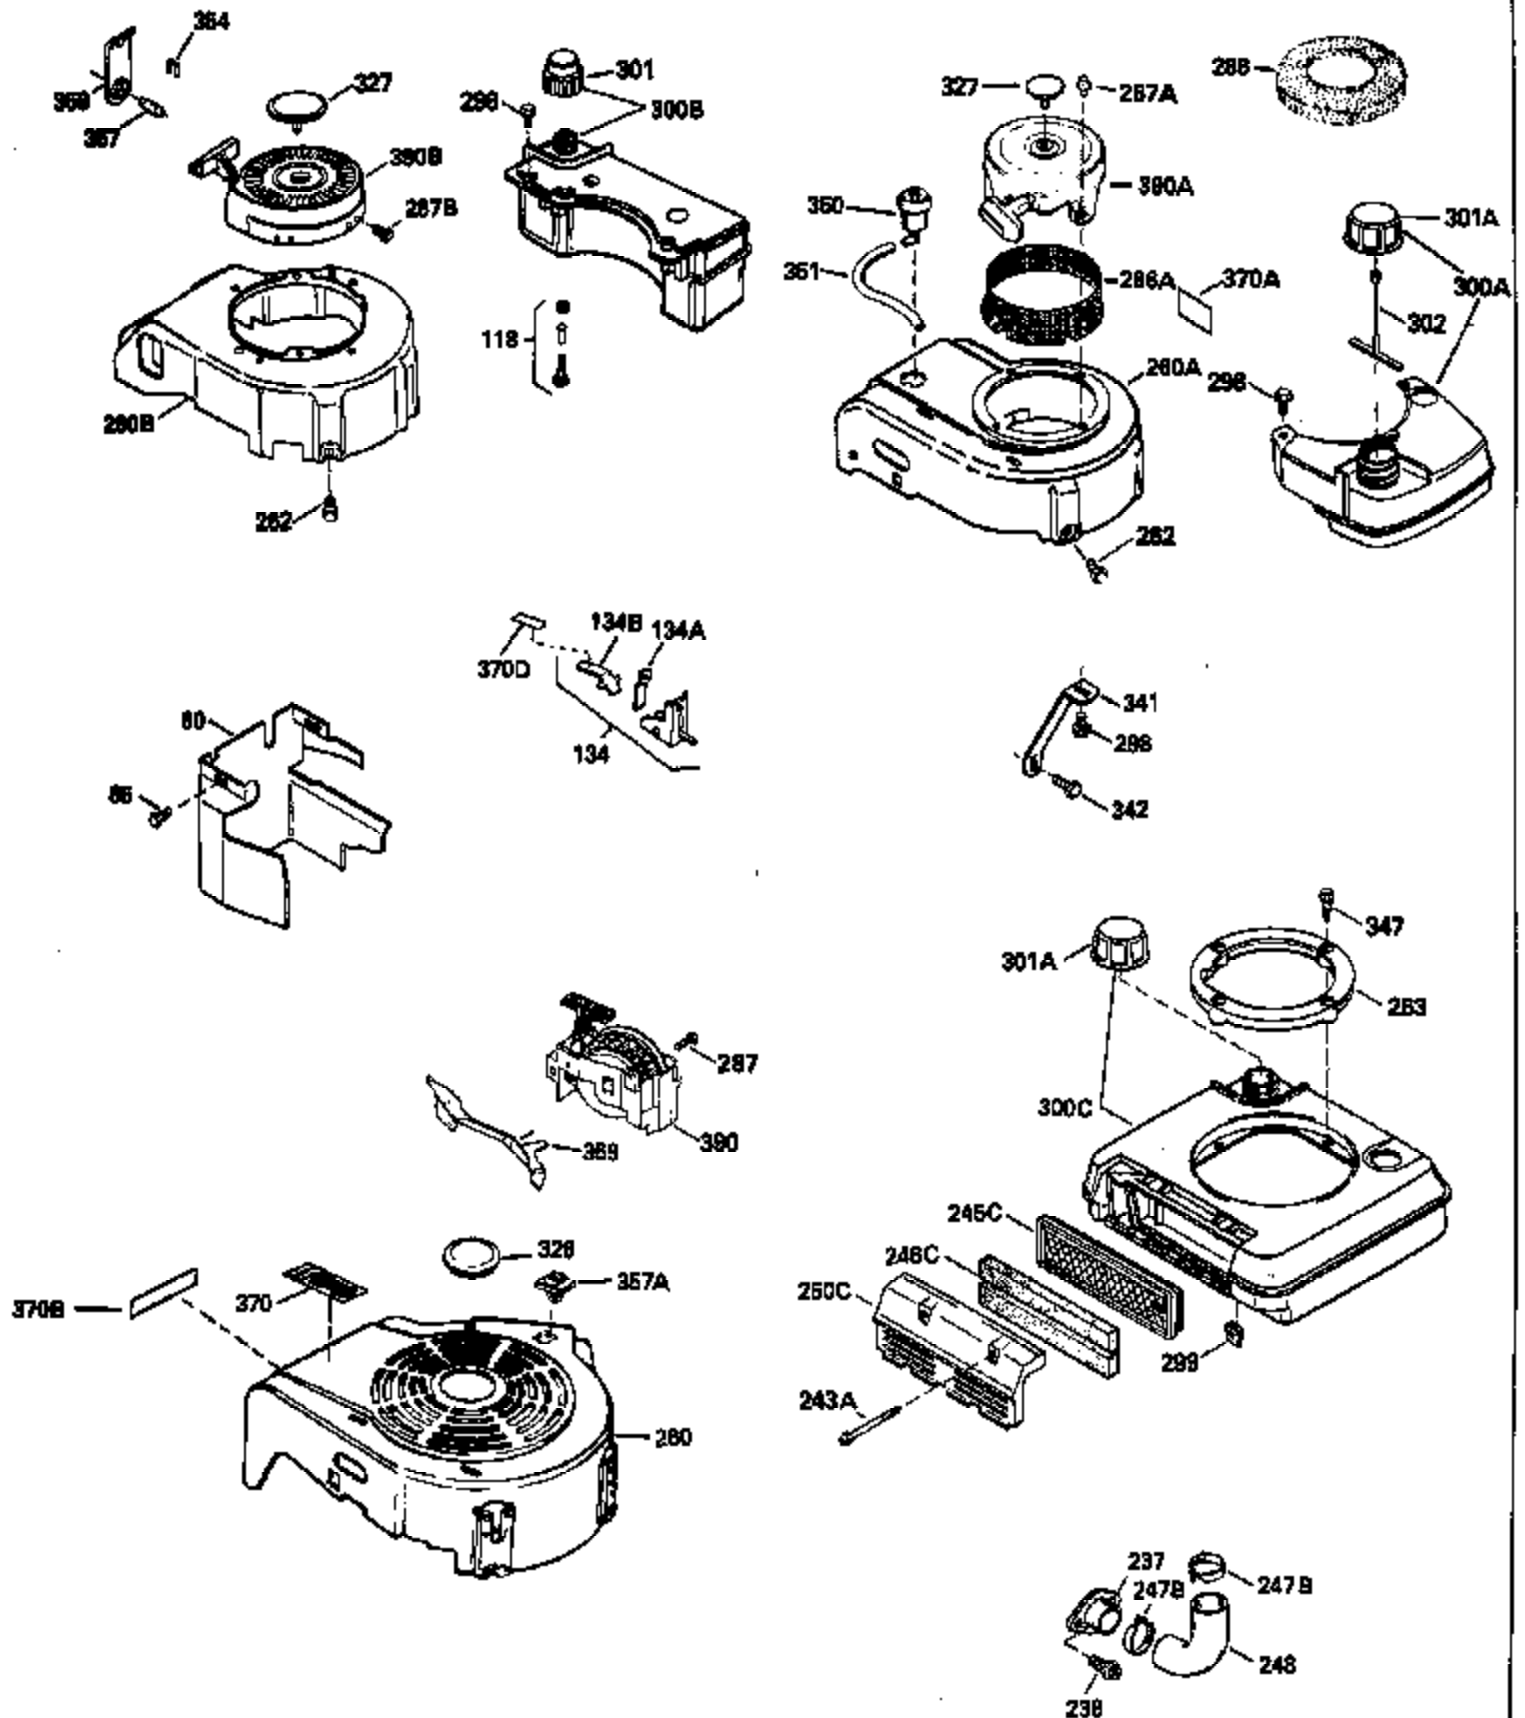

ILLUSTRATION SHOWS TYPICAL PARTS ONLY. ORDER BY PART NUMBER. PARTS NOT LISTED ARE SUPPLIED BY OEM.

Ref #	Part Number	Qty	Description
118	730194		Rope Guide Kit (Use as required with 34476 fuel tank)
238	650806		Screw, 10-32 x 5/8"
246C	35705		Filter, Pre-Air (Optional)
260A	34859		Housing, Blower
262	650831		Screw, 1/4-20 x 15/32"
286	35009		Screen, Starter cup
287A	650735		Screw, 10-24 x 3/8" (Use as required)
287A			Pop Rivet, (3/16" Dia.)(Purchase locally)
301	33032		Fuel Cap
354	35025		Staple (Not used on all models)
357	34985		Rope Stop & Staple Ass'y. (Incl. 354)
358	34372A		Bracket Assy., Rope guide
370	34993		Decal, Instruction
390A	590420A		Rewind Starter (Refer to Division 5, Section C, page 25 or Fiche 8, Grid G-7 for breakdown)