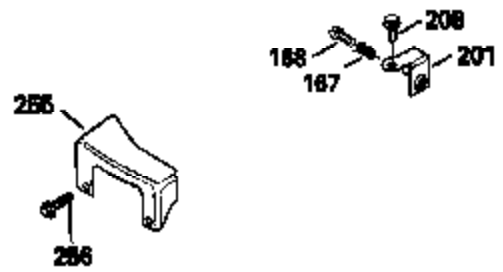

Ref #	Part Number	Qty	Description
189	650839		Screw, 1/4-20 x 3/8"
190	35831		Lever, Brake
191	35015B		Bracket Assy., S.E. Brake (Incl. 195)
194	32309		Ring, Retaining
195	610973		Terminal Assy.
274	26754A		* Gasket, Exhaust (Use as required)
277	650795		Screw, 1/4-20 x 2-1/4"
277A	30063		Screw, 1/4-20 x 1/2" (Use as required)
370F	34387		Decal, Instruction (Optional)
415	730162		Muffler Adap.Kit(Incl.274,277A)(Use a s req.)
430	730574		Debris Screen Kit (Incl. 370F,431-433)(Opt.)
431	35596		Screen, Debris (Optional)
432	35597		Bracket, Debris screen (Optional)
433	650910		Screw, 8-32 x 1/4" (Optional)