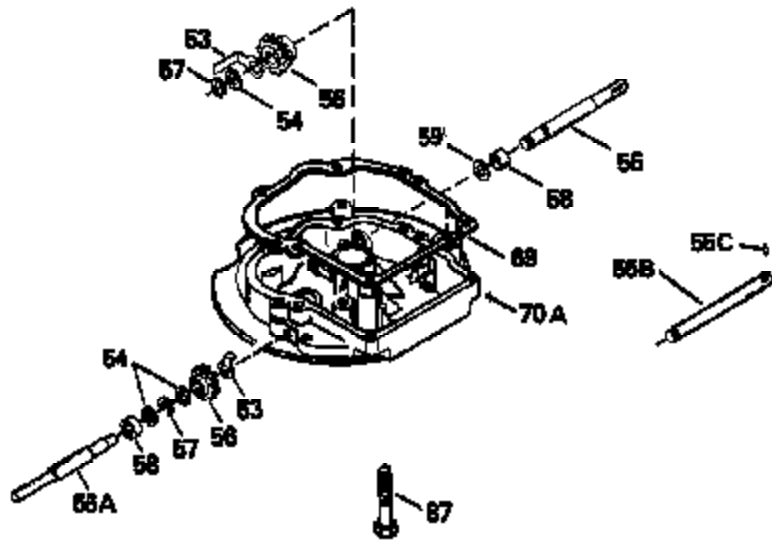

Ref #	Part Number	Qty	Description
189	650839		Screw, 1/4-20 x 3/8"
190	35831		Lever, Brake
191	35015B		Bracket Assy., S.E. Brake (Incl. 195)
194	32309		Ring, Retaining
195	610973		Terminal Assy.
274	26754A		* Gasket, Exhaust (Use as required)
277	650795		Screw, 1/4-20 x 2-1/4"
277A	30063		Screw, 1/4-20 x 1/2" (Use as required)
370F	34387		Decal, Instruction (Optional)
415	730162		Muffler Adap.Kit(Incl.274,277A)(Use a s req.)
430	730574		Debris Screen Kit (Incl. 370F,431-433)(Opt.)
431	35596		Screen, Debris (Optional)
432	35597		Bracket, Debris screen (Optional)
433	650910		Screw, 8-32 x 1/4" (Optional)