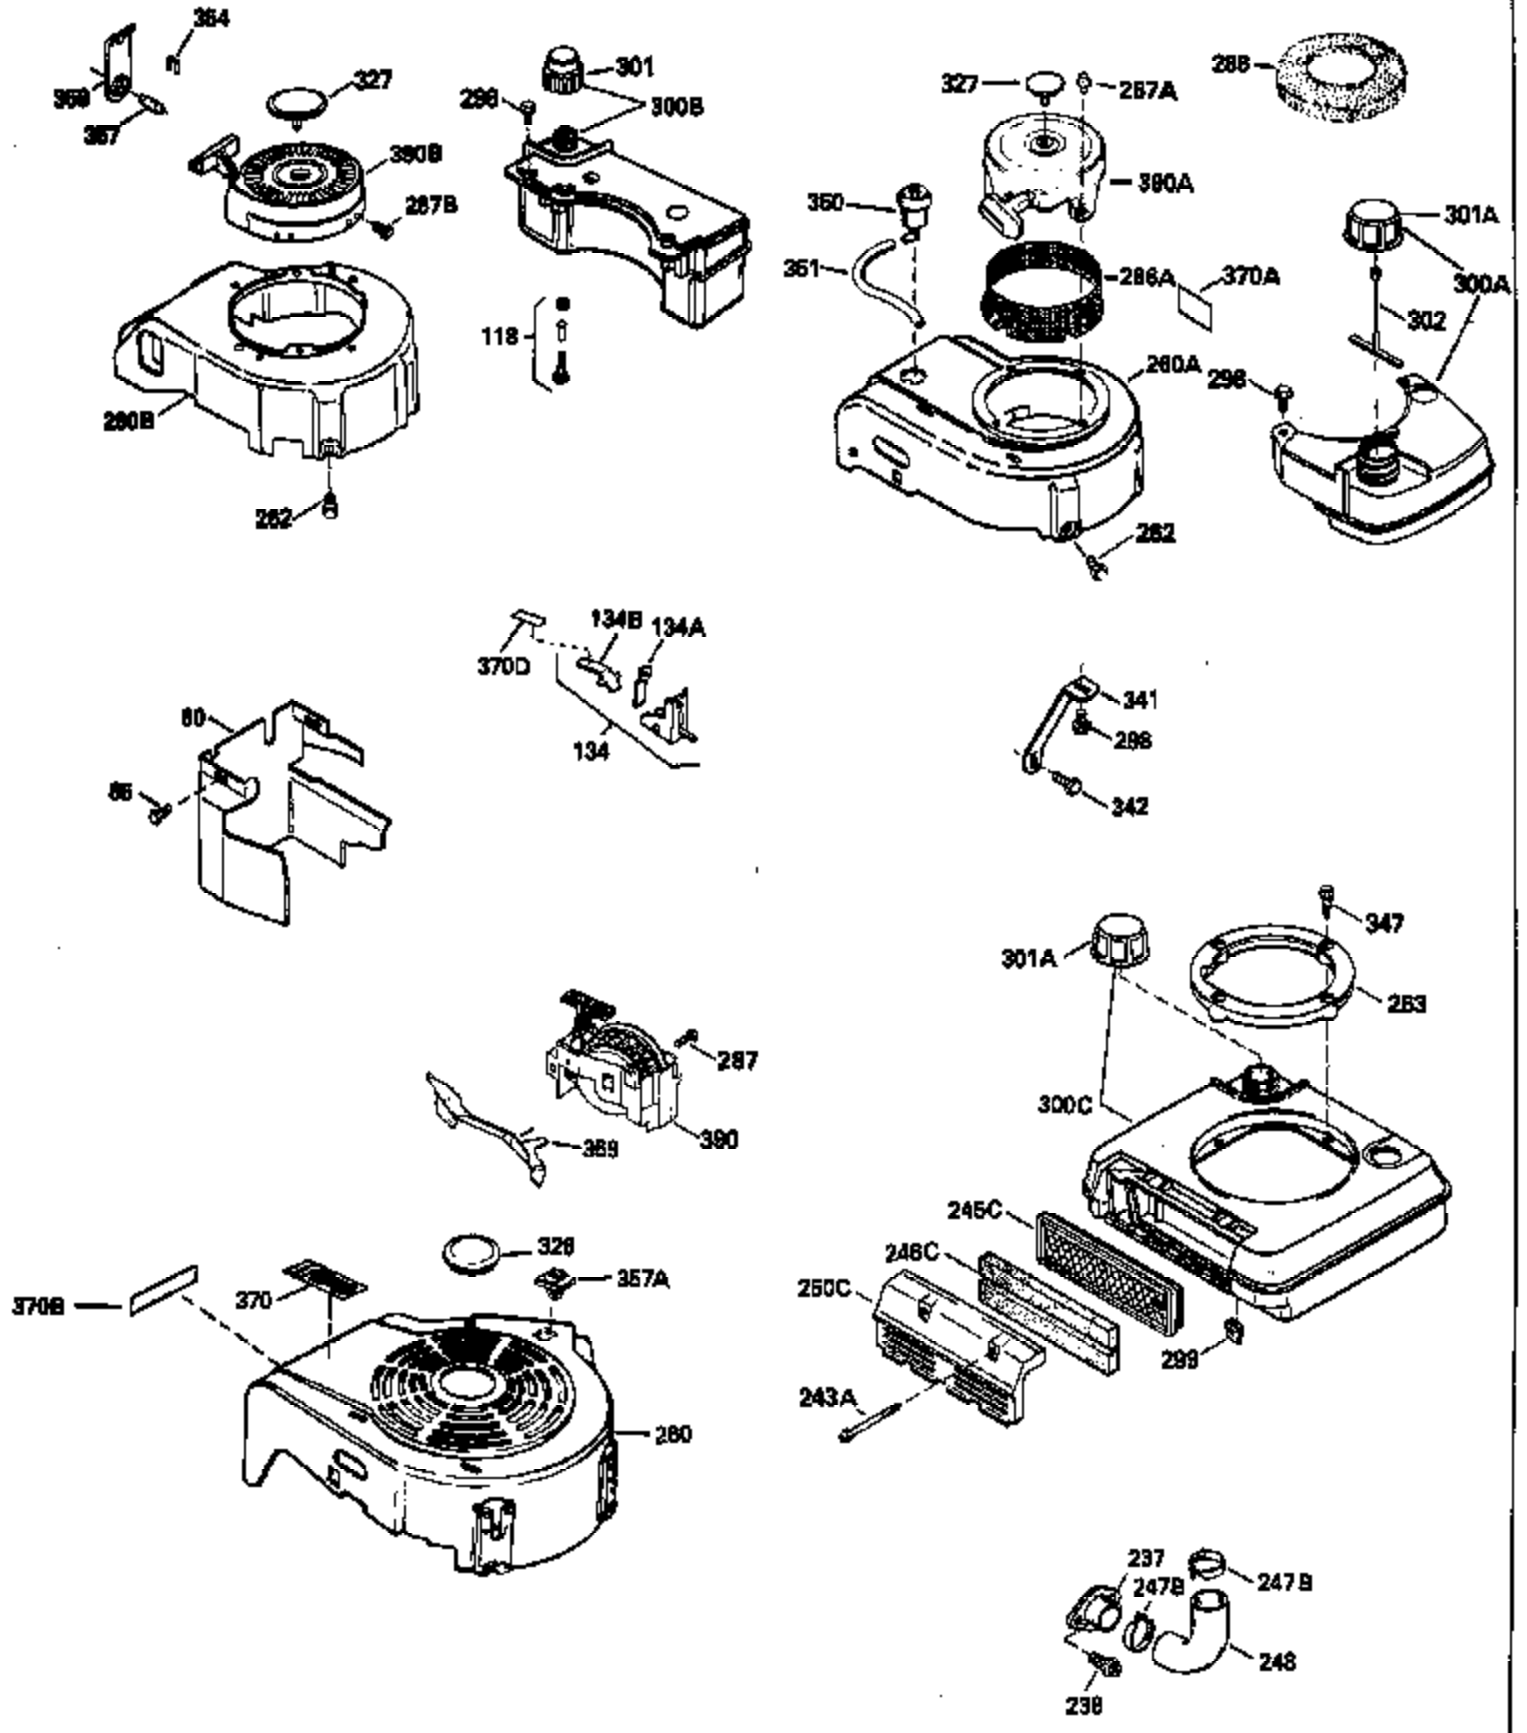

ILLUSTRATION SHOWS TYPICAL PARTS ONLY. ORDER BY PART NUMBER. PARTS NOT LISTED ARE SUPPLIED BY OEM.

Ref #	Part Number	Qty	Description
118	730194		Rope Guide Kit (Use as required with 34476 fuel tank)
246C	35705		Filter, Pre-Air (Optional)
260A	34994		Housing, Blower
262	650831		Screw, 1/4-20 x 15/32"
286	35009		Screen, Starter cup
287A	650735		Screw, 10-24 x 3/8" (Use as required)
287A			Pop Rivet, (3/16" Dia.)(Purchase locally)
301	33032		Fuel Cap
350	34353		Primer Assy.
351	32180C		Line, Fuel primer
354	35025		Staple (Not used on all models)
357	34985		Rope Stop & Staple Ass'y. (Incl. 354)
358	34372A		Bracket Assy., Rope guide
370	34993		Decal, Instruction
390A	590420A		Rewind Starter (Refer to Division 5, Section C, page 25 or Fiche 8, Grid G-7 for breakdown)