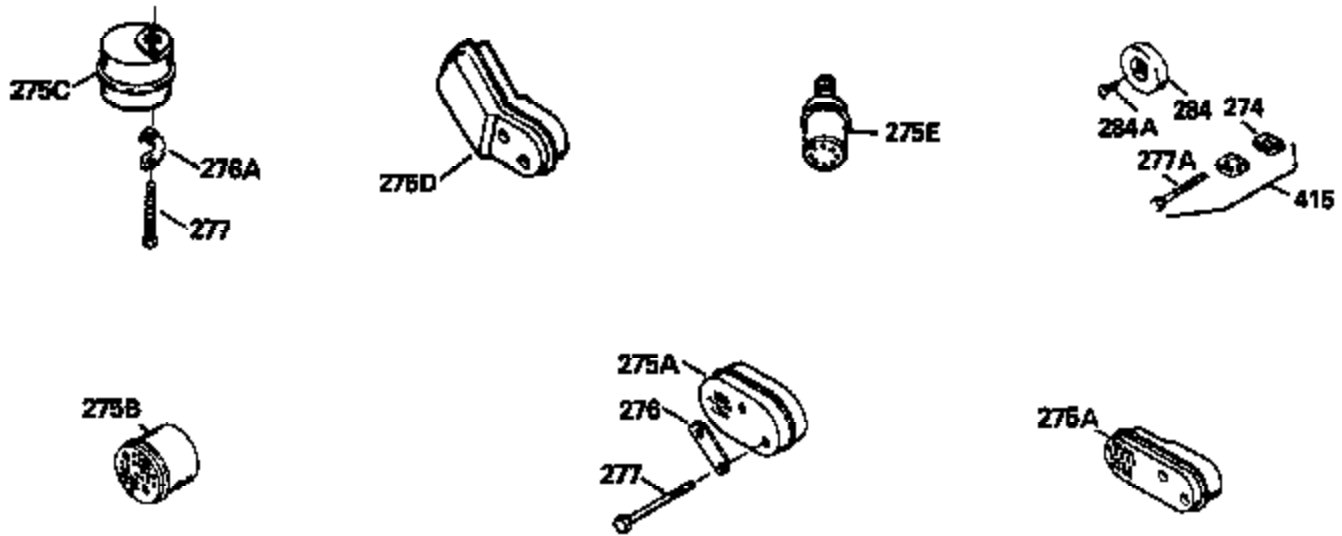

Ref #	Part Number	Qty	Description
189	650839		Screw, 1/4-20 x 3/8"
190	35831		Lever, Brake
191	35015B		Bracket Assy., S.E. Brake (Incl. 195)
194	32309		Ring, Retaining
195	610973		Terminal Assy.
274	26754A		* Gasket, Exhaust (Use as required)
277	650795		Screw, 1/4-20 x 2-1/4"
277A	30063		Screw, 1/4-20 x 1/2" (Use as required)
370F	34387		Decal, Instruction (Optional)
415	730162		Muffler Adap.Kit(Incl.274,277A)(Use a s req.)
430	730574		Debris Screen Kit (Incl. 370F,431-433)(Opt.)
431	35596		Screen, Debris (Optional)
432	35597		Bracket, Debris screen (Optional)
433	650910		Screw, 8-32 x 1/4" (Optional)