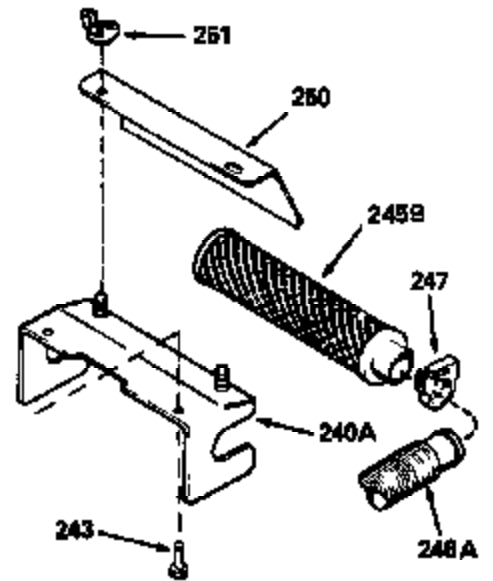

Ref #	Part Number	Qty	Description
189	650839		Screw, 1/4-20 x 3/8"
190	35831		Lever, Brake
191	35015B		Bracket Assy., S.E. Brake (Incl. 195)
194	32309		Ring, Retaining
195	610973		Terminal Assy.
274	26754A		* Gasket, Exhaust (Use as required)
277	650795		Screw, 1/4-20 x 2-1/4"
277A	30063		Screw, 1/4-20 x 1/2" (Use as required)
370F	34387		Decal, Instruction (Optional)
415	730162		Muffler Adap.Kit(Incl.274,277A)(Use a s req.)
430	730574		Debris Screen Kit (Incl. 370F,431-433)(Opt.)
431	35596		Screen, Debris (Optional)
432	35597		Bracket, Debris screen (Optional)
433	650910		Screw, 8-32 x 1/4" (Optional)