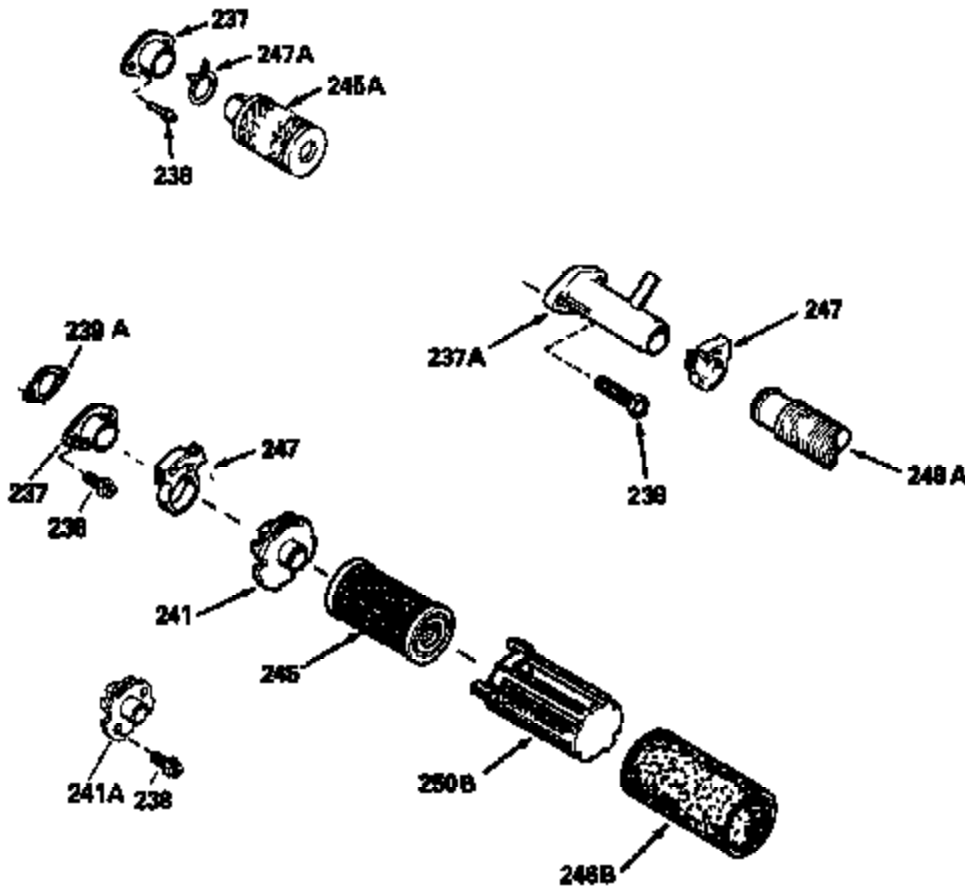

Ref #	Part Number	Qty	Description
189	650839		Screw, 1/4-20 x 3/8"
190	35831		Lever, Brake
191	35015B		Bracket Assy., S.E. Brake (Incl. 195)
194	32309		Ring, Retaining
195	610973		Terminal Assy.
274	26754A		* Gasket, Exhaust (Use as required)
277	650795		Screw, 1/4-20 x 2-1/4"
277A	30063		Screw, 1/4-20 x 1/2" (Use as required)
370F	34387		Decal, Instruction (Optional)
415	730162		Muffler Adap.Kit(Incl.274,277A)(Use a s req.)
430	730574		Debris Screen Kit (Incl. 370F,431-433)(Opt.)
431	35596		Screen, Debris (Optional)
432	35597		Bracket, Debris screen (Optional)
433	650910		Screw, 8-32 x 1/4" (Optional)