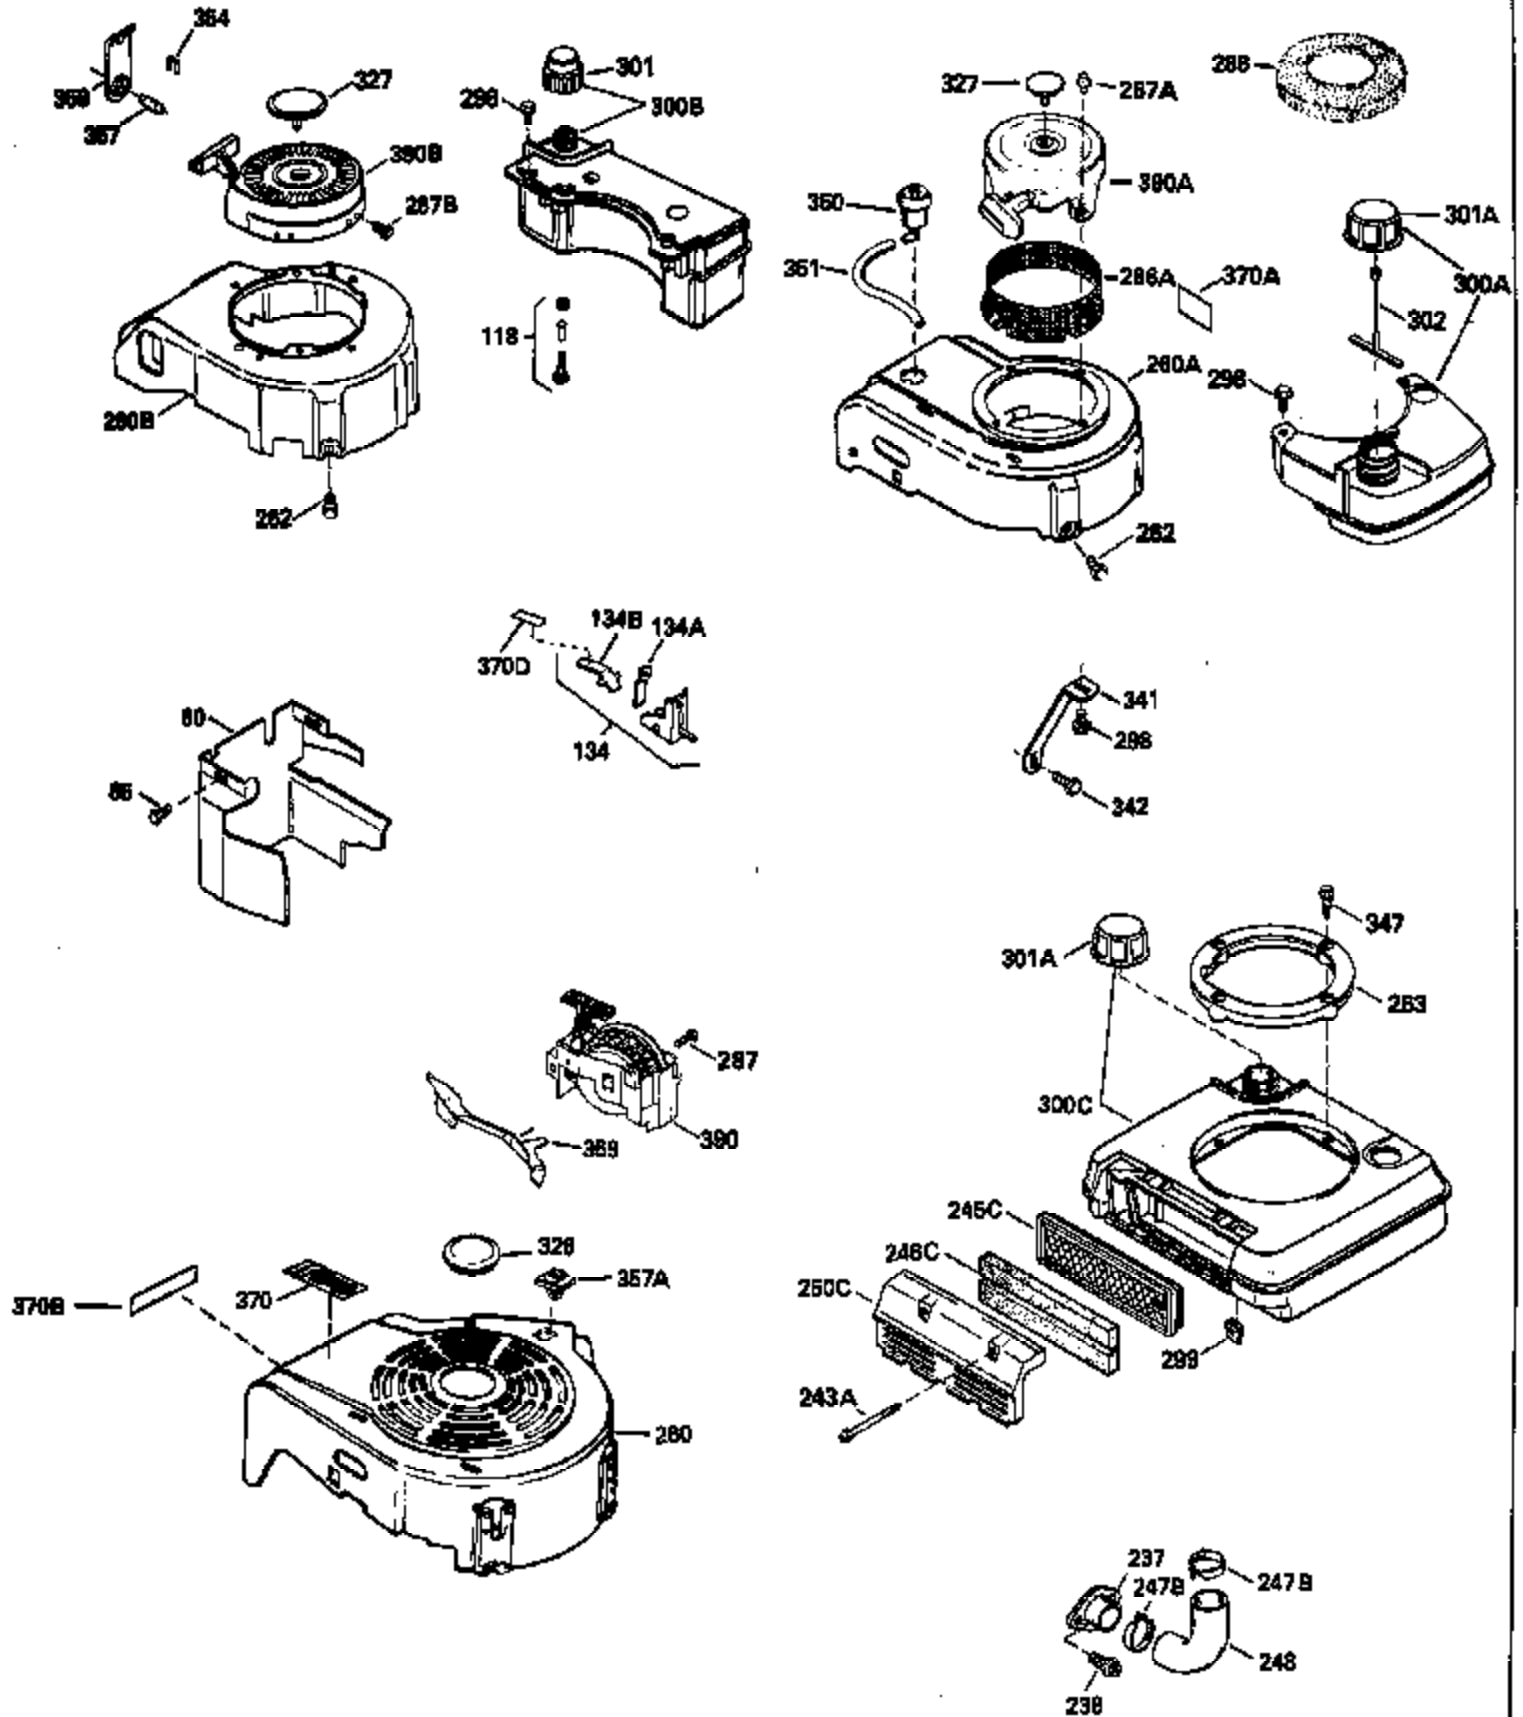

ILLUSTRATION SHOWS TYPICAL PARTS ONLY. ORDER BY PART NUMBER. PARTS NOT LISTED ARE SUPPLIED BY OEM.

Ref #	Part Number	Qty	Description
118	730194		Rope Guide Kit (Use as required with 34476 fuel tank)
238	650806		Screw, 10-32 x 5/8"
246C	35705		Filter, Pre-Air (Optional)
260A	34936		Housing, Blower
262	650831		Screw, 1/4-20 x 15/32"
286	35009		Screen, Starter cup
287A	650735		Screw, 10-24 x 3/8" (Use as required)
287A			Pop Rivet, (3/16" Dia.)(Purchase locally)
298	28763		Screw, 10-32 x 35/64"
300B	34114D		Fuel Tank (Incl. 292 & 301)
301	33032		Fuel Cap
370A	34346		Decal, Instruction
370	34304		Decal, "Cubic Inch"
390A	590557		Rewind Starter (Refer to Division 5, Section C, Page 25 or Fiche 8, Grid G-7 for breakdown)