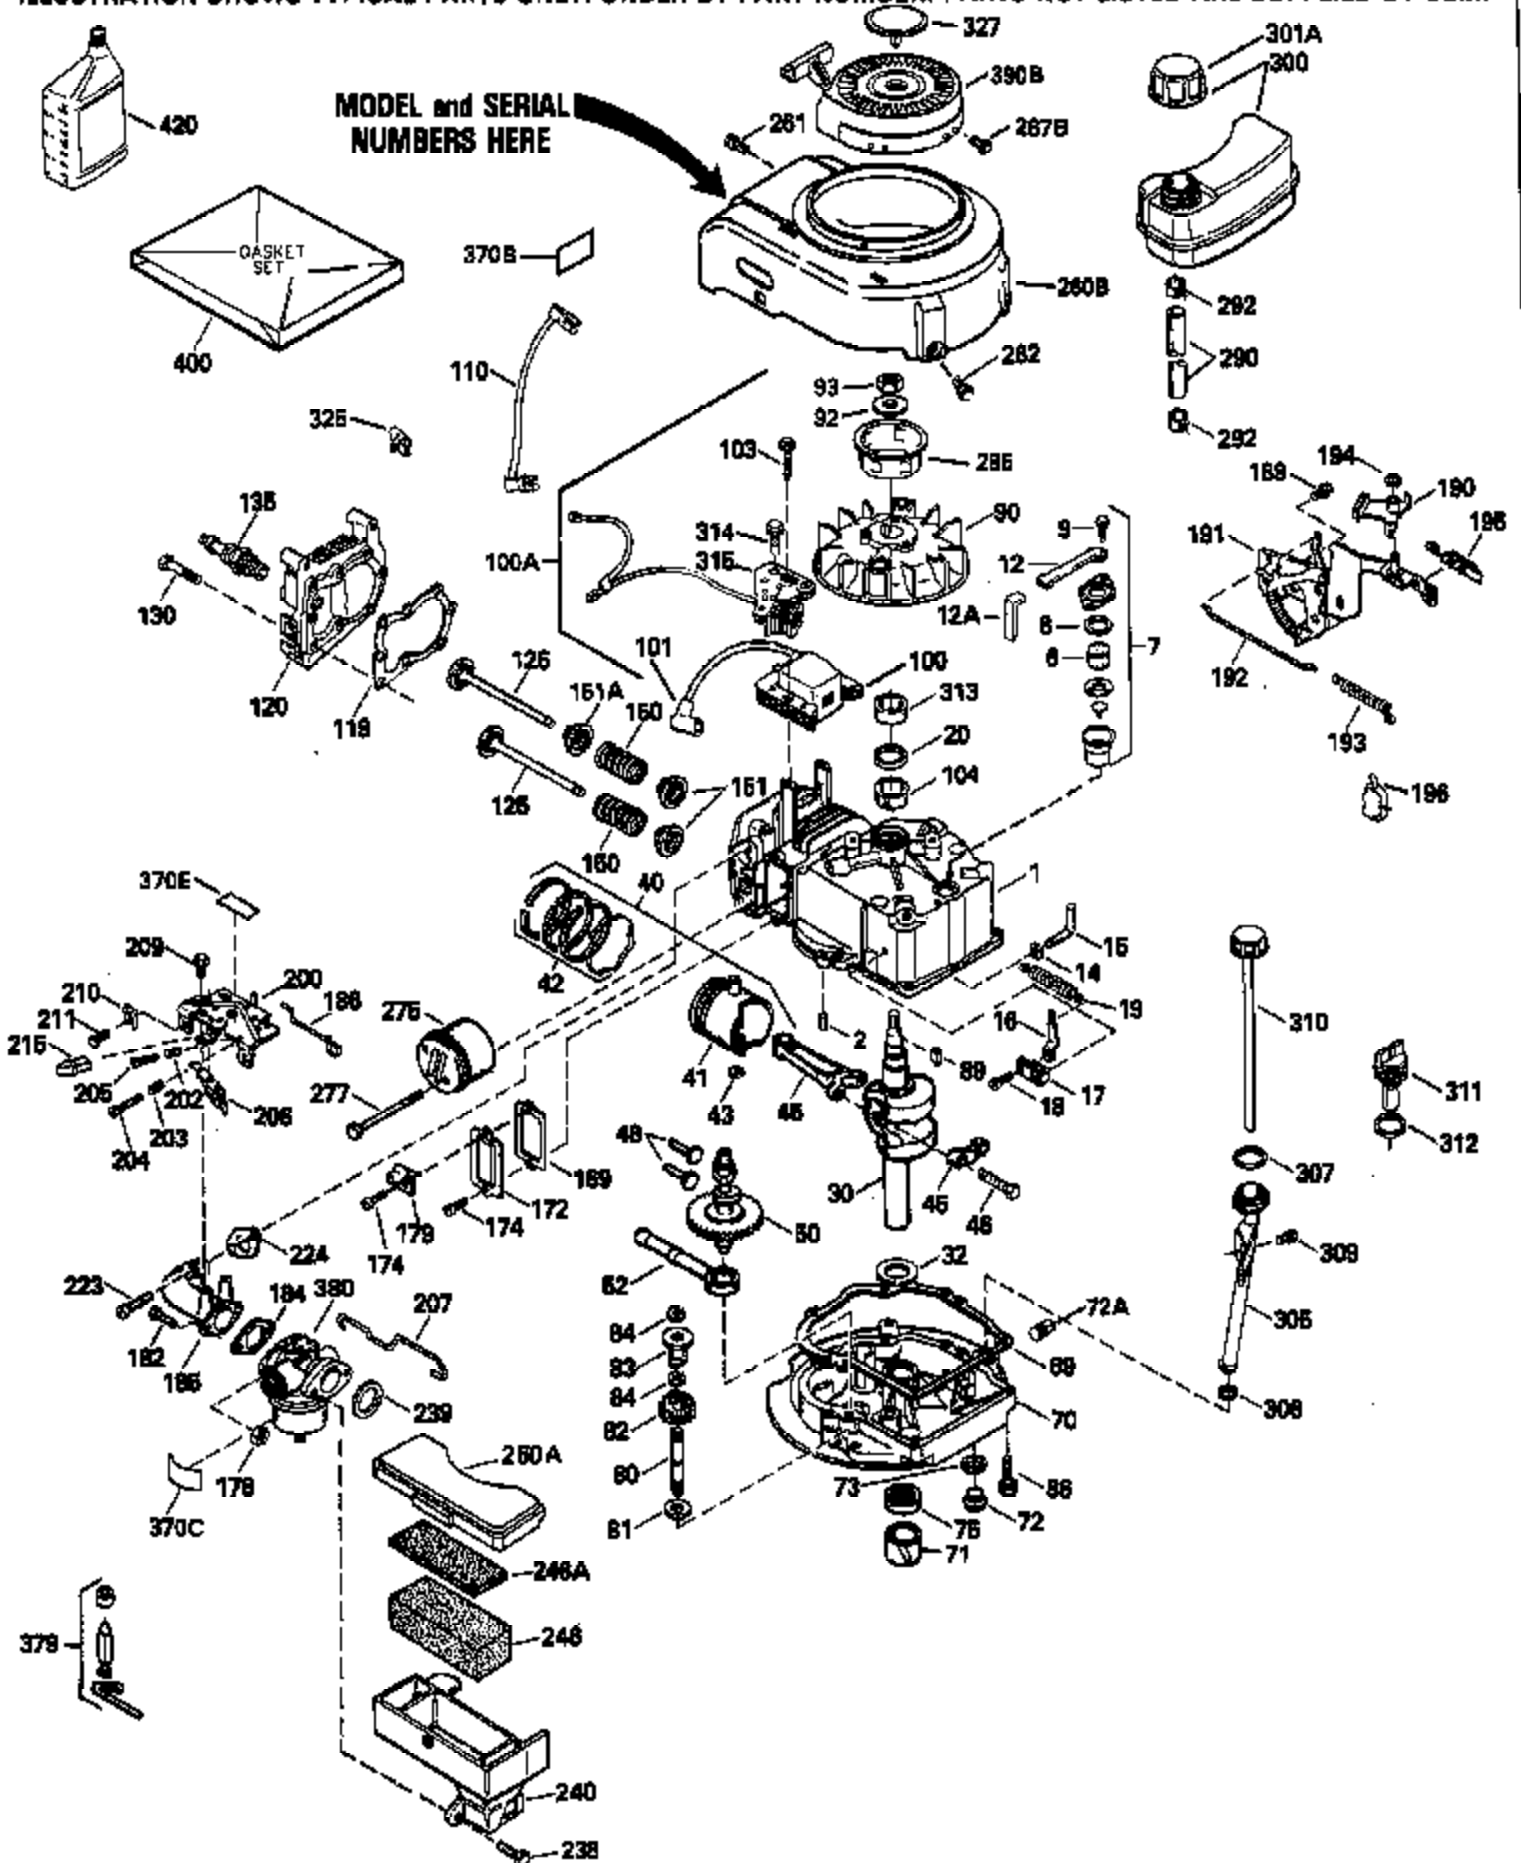

ILLUSTRATION SHOWS TYPICAL PARTS ONLY. ORDER BY PART NUMBER. PARTS NOT LISTED ARE SUPPLIED BY OEM.

Ref #	Part Number	Qty	Description
1	34975		Cylinder Ass'y. (Incl. 2, 8, 9 & 20) (2-1/2")
2	26727		Pin, Dowel
6	33734		Element, Breather
7	34214A		Breather Ass'y. (Incl. 6, 8, 9, 12 & 12A)
8	33735		* Gasket, Breather
9	30200		Screw, 10-24 x 9/16"
12	33886		Tube, Breather
14	28277		Washer
15	30589		Rod, Governor (Incl. 14)
16	31383A		Lever, Governor
17	31335		Clamp, Governor lever
18	650548		Screw, 8-32 x 5/16"
19	31361		Spring, Extension
20	32600		Seal, Oil
30	34463		Crankshaft Ass'y.
40	34514		Piston, Pin & Ring Set (Std.) (2-1/2" Bore)
40	34515		Piston, Pin & Ring Set (.010" OS)
40	34516		Piston, Pin & Ring Set (.020" OS)
41	32538B		Piston & Pin Ass'y. (Incl. 43)(Std.)(2-1/2")
41	32548B		Piston & Pin Ass'y. (Incl. 43) (.010" OS)
41	32549B		Piston & Pin Ass'y. (Incl. 43) (.020" OS)
42	28986		Ring Set (Std.) (2-1/2" Bore)
42	28987		Ring Set (.010" OS)
42	28988		Ring Set (.020" OS)
43	20381		Ring, Piston pin retaining
45	30963B		Rod Assy., Connecting (Incl. 46)
46	32610A		Bolt, Connecting rod
48	27241		Lifter, Valve
50	33553		Camshaft (MCR)
52	29914		Oil Pump Assy.
69	35261		* Gasket, Mounting flange
70	35651B		Mounting Flange (Incl. 72, 72A, 73, 7 5 & 80)
72	30572		Plug, Oil drain (Incl. 73)
73	28833		* Drain Plug Gasket (Not req. W/plastic plug)
75	26208		Seal, Oil
80	30574		Shaft, Governor
81	30590A		Washer, Flat
82	30591		Gear Assy., Governor (Incl. 81)
83	30588A		Spool, Governor
84	29193		Ring, Retaining
86	650488		Screw, 1/4-20 x 1-1/4"
89	610995		Flywheel Key
90	611046A		Flywheel
92	650815		Washer, Belleville
93	650816		Nut, Flywheel
100	34431		Solid State Ignition NOTE: Specs with this ignition system can still service individual components (points, condenser, etc.)See Div. 3, Sec. A, page TVS75 & TVS90 4,Reference numbers 122 thru 134. (This coil has been superseded to 730207 solid state conversion kit)
100	730207		Magneto-to-Solid State Conversion Kit (Includes solid state module, solid state flywheel key, and instructions.)(Use as required on external ignition engines only.)
103	650814		Screw, Torx T-15, 10-24 x 1"
119	29953C		* Gasket, Cylinder head
120	34335		Head, Cylinder
125	29313C		Exhaust Valve (Std.) (Incl. 151)