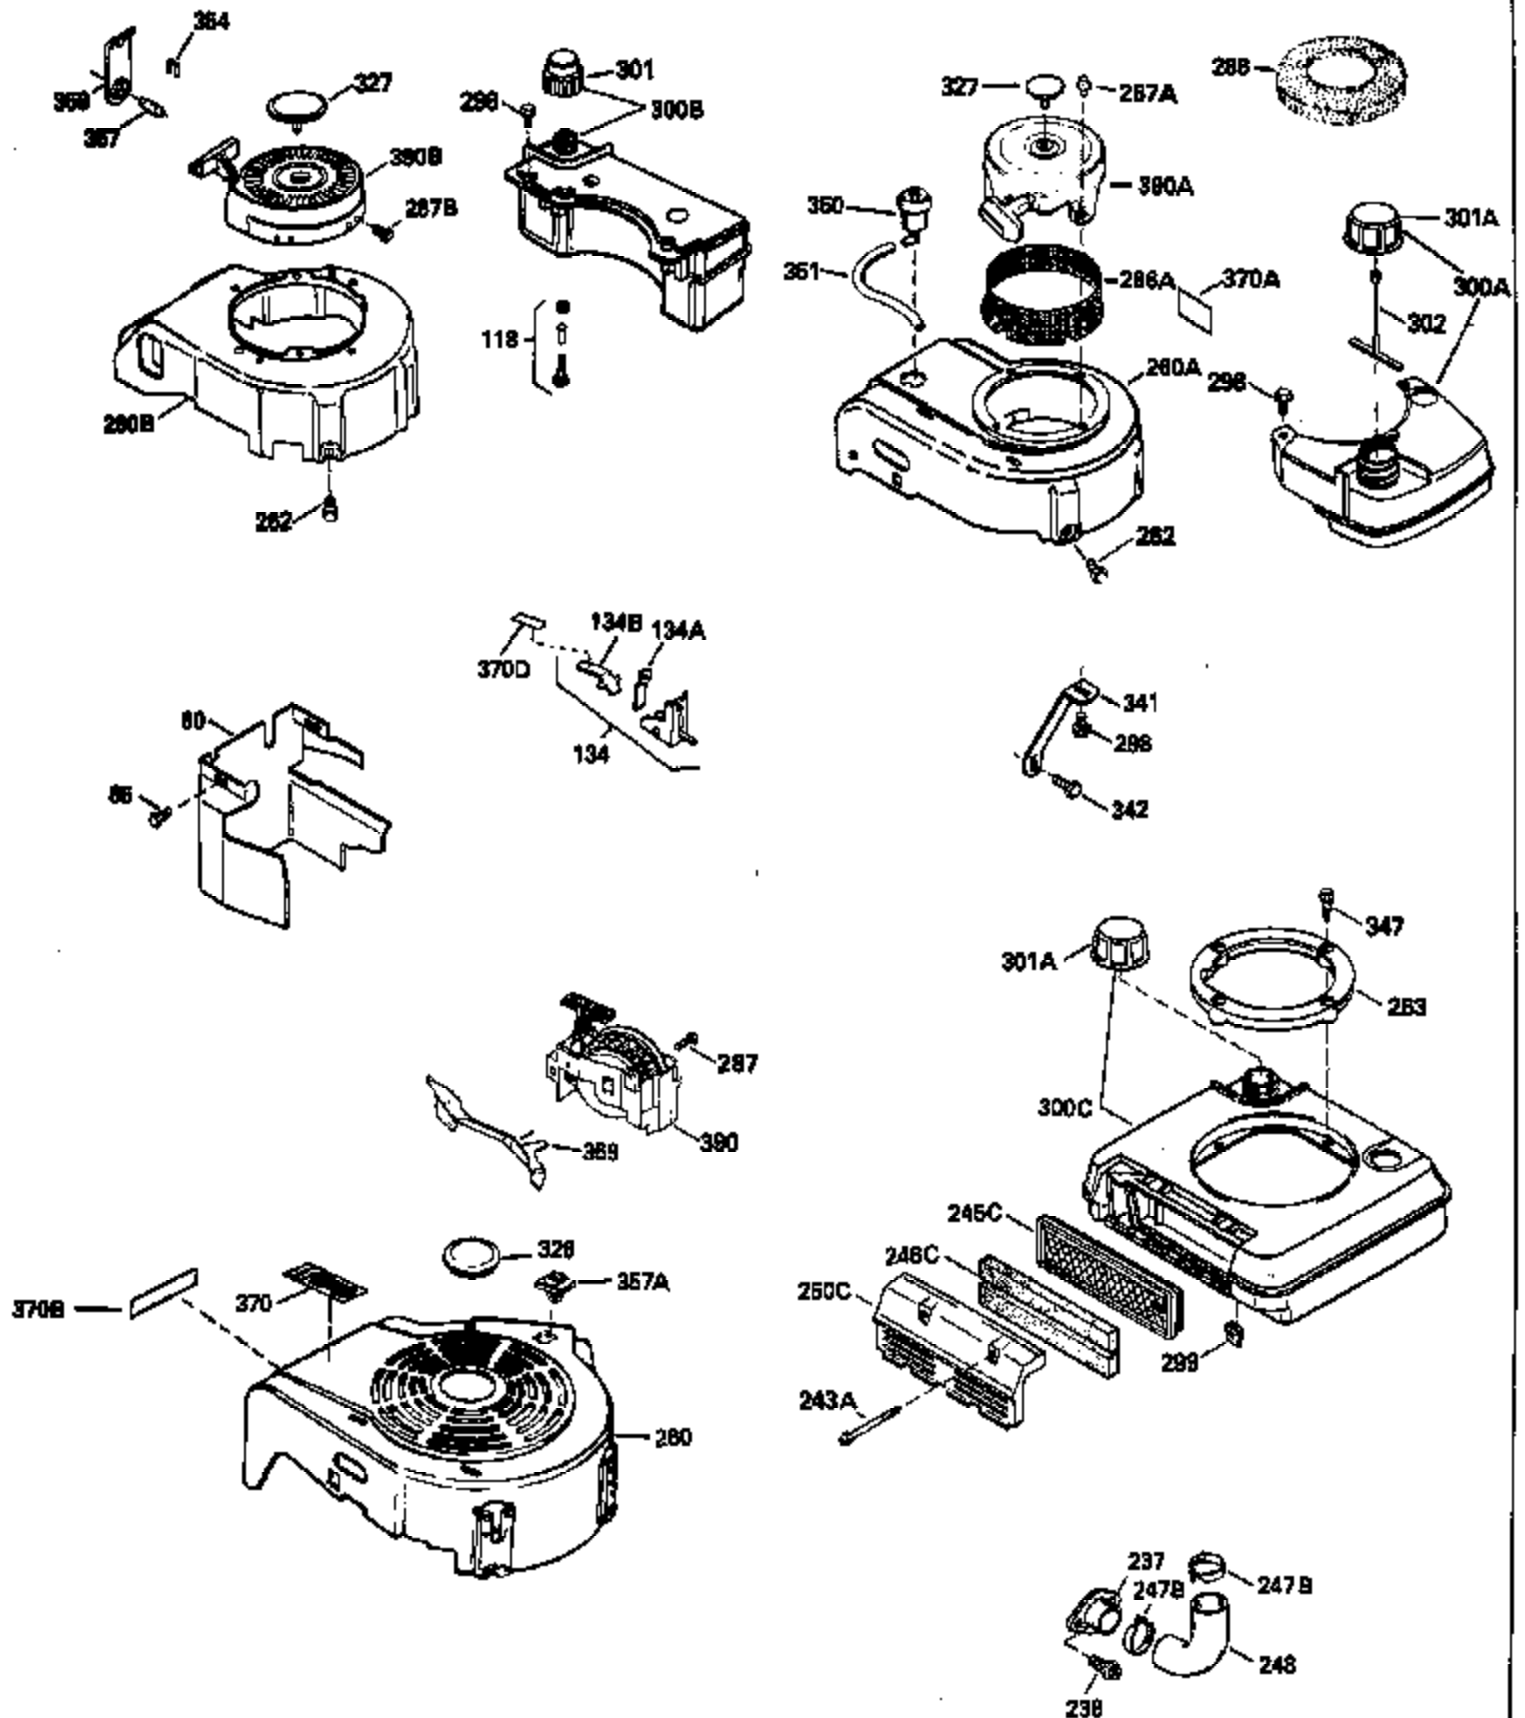

ILLUSTRATION SHOWS TYPICAL PARTS ONLY. ORDER BY PART NUMBER. PARTS NOT LISTED ARE SUPPLIED BY OEM.

Ref #	Part Number	Qty	Description
118	730194		Rope Guide Kit (Use as required with 34476 fuel tank)
238	650806		Screw, 10-32 x 5/8"
246C	35705		Filter, Pre-Air (Optional)
260A	34936		Housing, Blower
262	650831		Screw, 1/4-20 x 15/32"
286	35009		Screen, Starter cup
287A	650735		Screw, 10-24 x 3/8" (Use as required)
287A			Pop Rivet, (3/16" Dia.)(Purchase locally)
298	28763		Screw, 10-32 x 35/64"
300B	34114D		Fuel Tank (Incl. 292 & 301)
301	33032		Fuel Cap
370A	34346		Decal, Instruction
370	34304		Decal, "Cubic Inch"
390A	590557		Rewind Starter (Refer to Division 5, Section C, Page 25 or Fiche 8, Grid G-7 for breakdown)