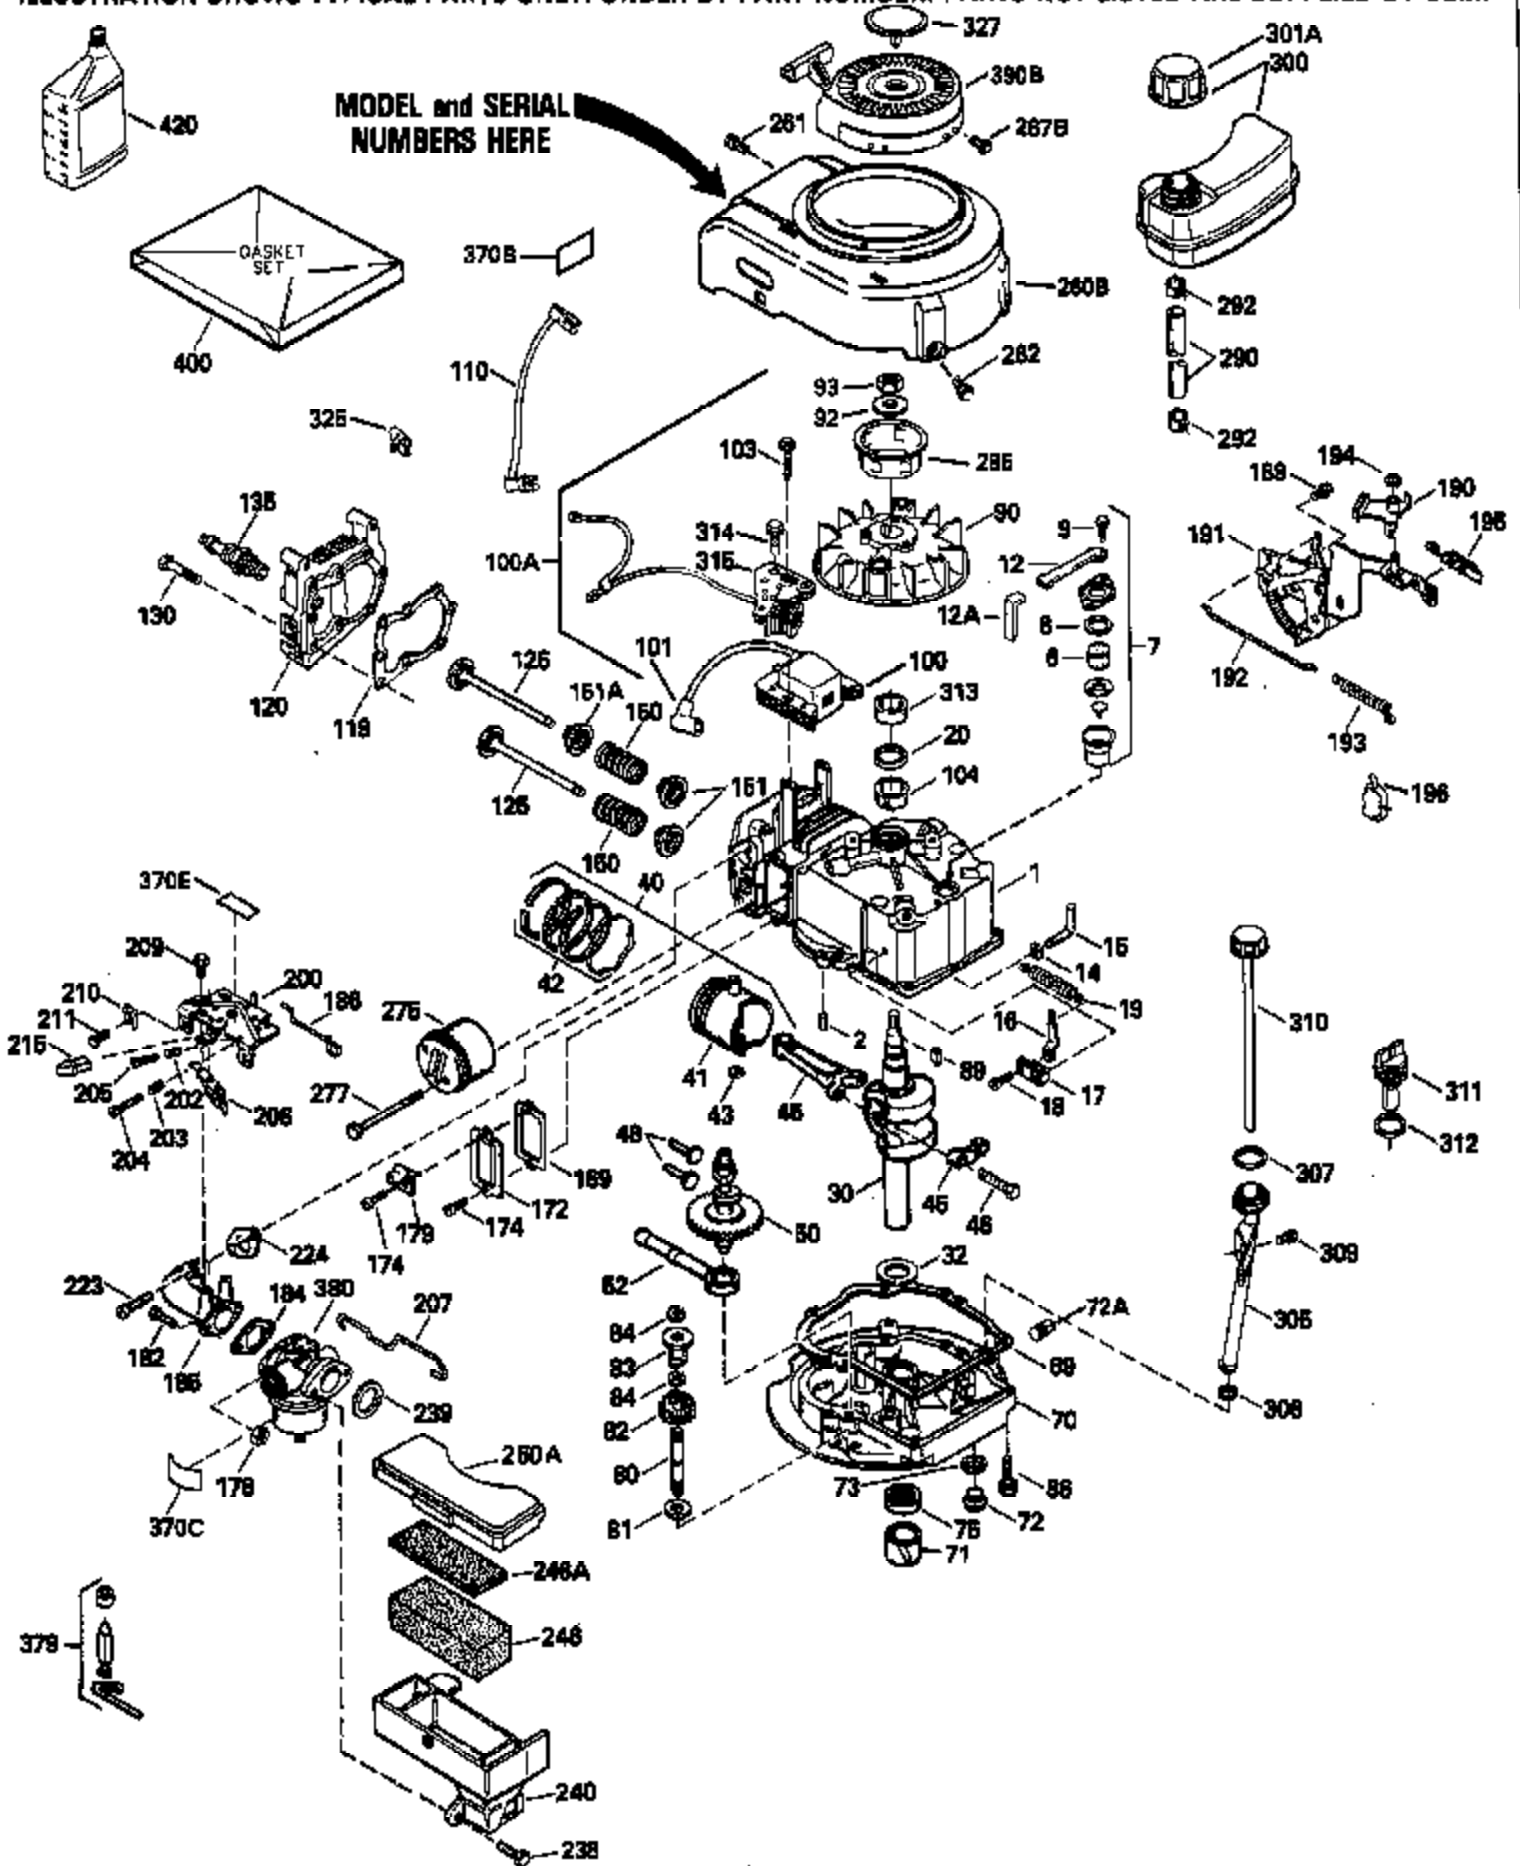

ILLUSTRATION SHOWS TYPICAL PARTS ONLY. ORDER BY PART NUMBER. PARTS NOT LISTED ARE SUPPLIED BY OEM.

Ref #	Part Number	Qty	Description
1	34975		Cylinder Ass'y. (Incl. 2, 8, 9 & 20) (2-1/2")
2	26727		Pin, Dowel
6	33734		Element, Breather
7	34214A		Breather Ass'y. (Incl. 6, 8, 9, 12 & 12A)
8	33735		* Gasket, Breather
9	30200		Screw, 10-24 x 9/16"
12	33886		Tube, Breather
14	28277		Washer
15	30589		Rod, Governor (Incl. 14)
16	31383A		Lever, Governor
17	31335		Clamp, Governor lever
18	650548		Screw, 8-32 x 5/16"
19	31361		Spring, Extension
20	32600		Seal, Oil
30	34463		Crankshaft Ass'y.
40	34514		Piston, Pin & Ring Set (Std.) (2-1/2" Bore)
40	34515		Piston, Pin & Ring Set (.010" OS)
40	34516		Piston, Pin & Ring Set (.020" OS)
41	32538B		Piston & Pin Ass'y. (Incl. 43)(Std.)(2-1/2")
41	32548B		Piston & Pin Ass'y. (Incl. 43) (.010" OS)
41	32549B		Piston & Pin Ass'y. (Incl. 43) (.020" OS)
42	28986		Ring Set (Std.) (2-1/2" Bore)
42	28987		Ring Set (.010" OS)
42	28988		Ring Set (.020" OS)
43	20381		Ring, Piston pin retaining
45	30963B		Rod Assy., Connecting (Incl. 46)
46	32610A		Bolt, Connecting rod
48	27241		Lifter, Valve
50	33148A		Camshaft
52	29914		Oil Pump Assy.
69	35261		* Gasket, Mounting flange
70	35651B		Mounting Flange (Incl. 72, 72A, 73, 7 5 & 80)
72	30572		Plug, Oil drain (Incl. 73)
73	28833		* Drain Plug Gasket (Not req. W/plastic plug)
75	26208		Seal, Oil
80	30574		Shaft, Governor
81	30590A		Washer, Flat
82	30591		Gear Assy., Governor (Incl. 81)
83	30588A		Spool, Governor
84	29193		Ring, Retaining
86	650488		Screw, 1/4-20 x 1-1/4"
89	610995		Flywheel Key
90	611044		Flywheel
92	650815		Washer, Belleville
93	650816		Nut, Flywheel
100	34431		Solid State Ignition NOTE: Specs with this ignition system can still service individual components (points, condenser, etc.)See Div. 3, Sec. A, page TVS75 & TVS90 4,Reference numbers 122 thru 134. (This coil has been superseded to 730207 solid state conversion kit)
100	730207		Magneto-to-Solid State Conversion Kit (Includes solid state module, solid state flywheel key, and instructions.)(Use as required on external ignition engines only.)
101	610118		Cover, Spark plug
103	650814		Screw, Torx T-15, 10-24 x 1"
110	34970		Ground Wire
119	29953C		* Gasket, Cylinder head