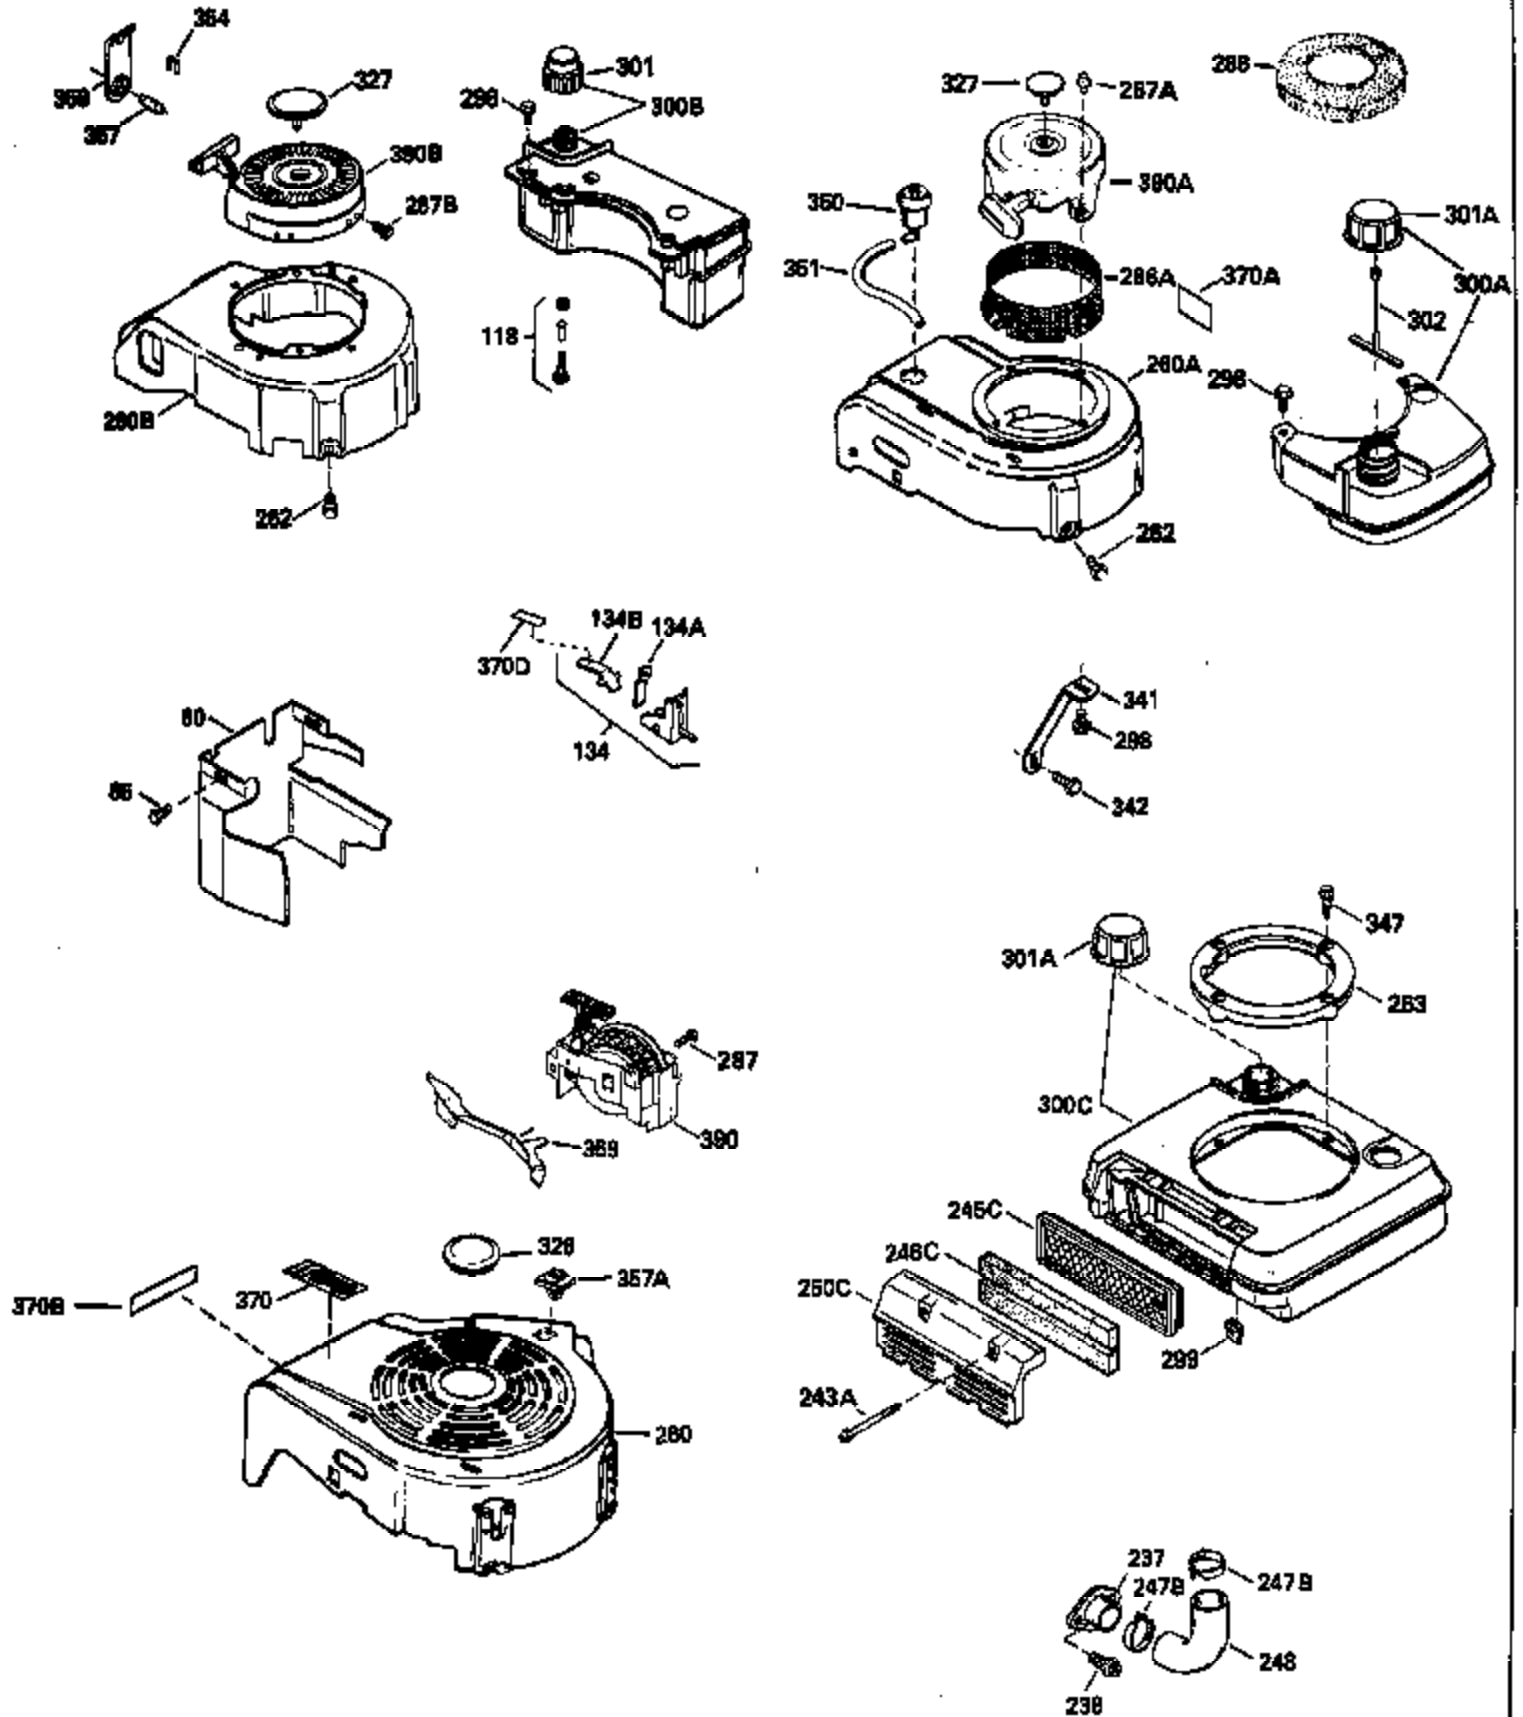

ILLUSTRATION SHOWS TYPICAL PARTS ONLY. ORDER BY PART NUMBER. PARTS NOT LISTED ARE SUPPLIED BY OEM.

Ref #	Part Number	Qty	Description
118	730194		Rope Guide Kit (Use as required with 34476 fuel tank)
238	650806		Screw, 10-32 x 5/8"
246C	35705		Filter, Pre-Air (Optional)
260A	35014		Housing, Blower
262	650831		Screw, 1/4-20 x 15/32"
286	35009		Screen, Starter cup
287A	650735		Screw, 10-24 x 3/8" (Use as required)
287A			Pop Rivet, (3/16" Dia.)(Purchase locally)
298	28763		Screw, 10-32 x 35/64"
300B	34114D		Fuel Tank (Incl. 292 & 301)
301	33032		Fuel Cap
370A	34346		Decal, Instruction
370	34304		Decal, "Cubic Inch"
390A	590557		Rewind Starter (Refer to Division 5, Section C, Page 25 or Fiche 8, Grid G-7 for breakdown)