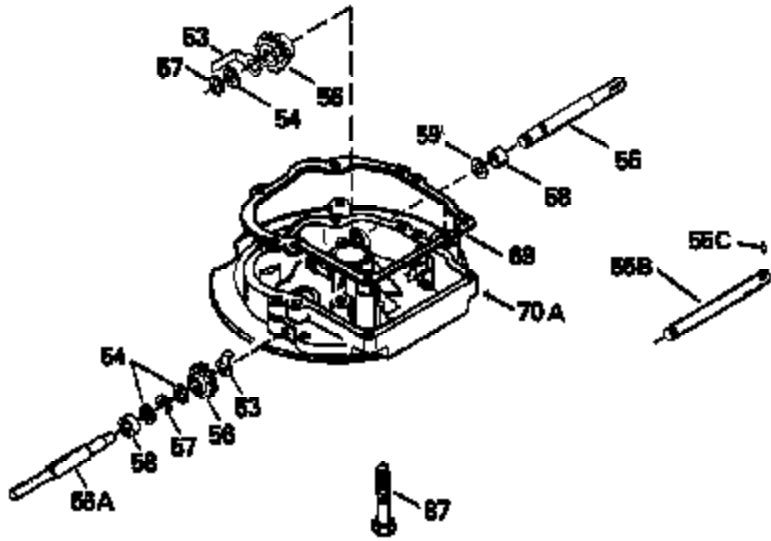

Ref #	Part Number	Qty	Description
19	31361		Spring, Extension
69	35261		* Gasket, Mounting flange
182	6201		Screw, 1/4-28 x 7/8"
185	31384A		Pipe, Intake (Incl. 224)
186	34337		Link, Governor spring
209	30200		Screw, 10-24 x 9/16"
223	650451		Screw, 1/4-20 x 1"
238	650806		Screw, 10-32 x 5/8"
246B	35435		Filter, Pre-Air (Use as required)