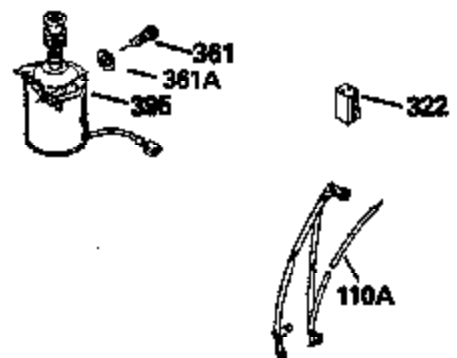

Ref #	Part Number	Qty	Description
110A	35017		Wire Harness Ass'y.
190	35831		Lever, Brake
191	35015B		Bracket Assy., S.E. Brake (Incl. 195)
194	32309		Ring, Retaining
195	610973		Terminal Assy.
210	27793		Clip, Conduit
211	28942		Screw, 10-32 x 3/8"
274	26754A		* Gasket, Exhaust (Use as required)
275A	391019		Muffler
277	650795		Screw, 1/4-20 x 2-1/4"
277A	30063		Screw, 1/4-20 x 1/2" (Use as required)
322	35013		Connector, Body
361	650831		Screw, 1/4-20 x 15/32"
370F	34387		Decal, Instruction (Optional)
395	34934		Electric Starter Motor (12 Volt) (Refer to Division 5, Section D, page 18 or Fiche 8, Grid G-11 for breakdown)
415	730162		Muffler Adap.Kit(Incl.274,277A)(Use a s req.)
430	730574		Debris Screen Kit (Incl. 370F,431-433)(Opt.)
431	35596		Screen, Debris (Optional)
432	35597		Bracket, Debris screen (Optional)
433	650910		Screw, 8-32 x 1/4" (Optional)