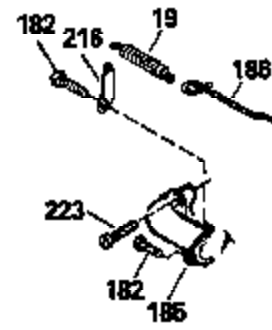

Ref #	Part Number	Qty	Description
19	31361		Spring, Extension
69	35261		* Gasket, Mounting flange
182	6201		Screw, 1/4-28 x 7/8"
185	31384A		Pipe, Intake (Incl. 224)
186	34337		Link, Governor spring
209	30200		Screw, 10-24 x 9/16"
223	650451		Screw, 1/4-20 x 1"
238	650806		Screw, 10-32 x 5/8"
246B	35435		Filter, Pre-Air (Use as required)