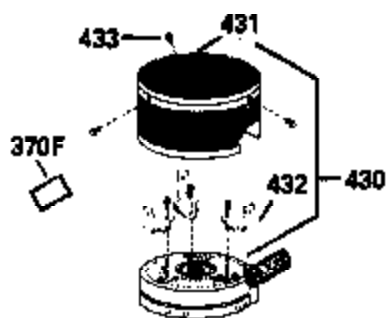

Ref #	Part Number	Qty	Description
110A	35017		Wire Harness Ass'y.
190	35831		Lever, Brake
191	35015B		Bracket Assy., S.E. Brake (Incl. 195)
194	32309		Ring, Retaining
195	610973		Terminal Assy.
210	27793		Clip, Conduit
211	28942		Screw, 10-32 x 3/8"
274	26754A		* Gasket, Exhaust (Use as required)
275A	391019		Muffler
277	650795		Screw, 1/4-20 x 2-1/4"
277A	30063		Screw, 1/4-20 x 1/2" (Use as required)
322	35013		Connector, Body
361	650831		Screw, 1/4-20 x 15/32"
370F	34387		Decal, Instruction (Optional)
395	34934		Electric Starter Motor (12 Volt) (Refer to Division 5, Section D, page 18 or Fiche 8, Grid G-11 for breakdown)
415	730162		Muffler Adap.Kit(Incl.274,277A)(Use a s req.)
430	730574		Debris Screen Kit (Incl. 370F,431-433)(Opt.)
431	35596		Screen, Debris (Optional)
432	35597		Bracket, Debris screen (Optional)
433	650910		Screw, 8-32 x 1/4" (Optional)