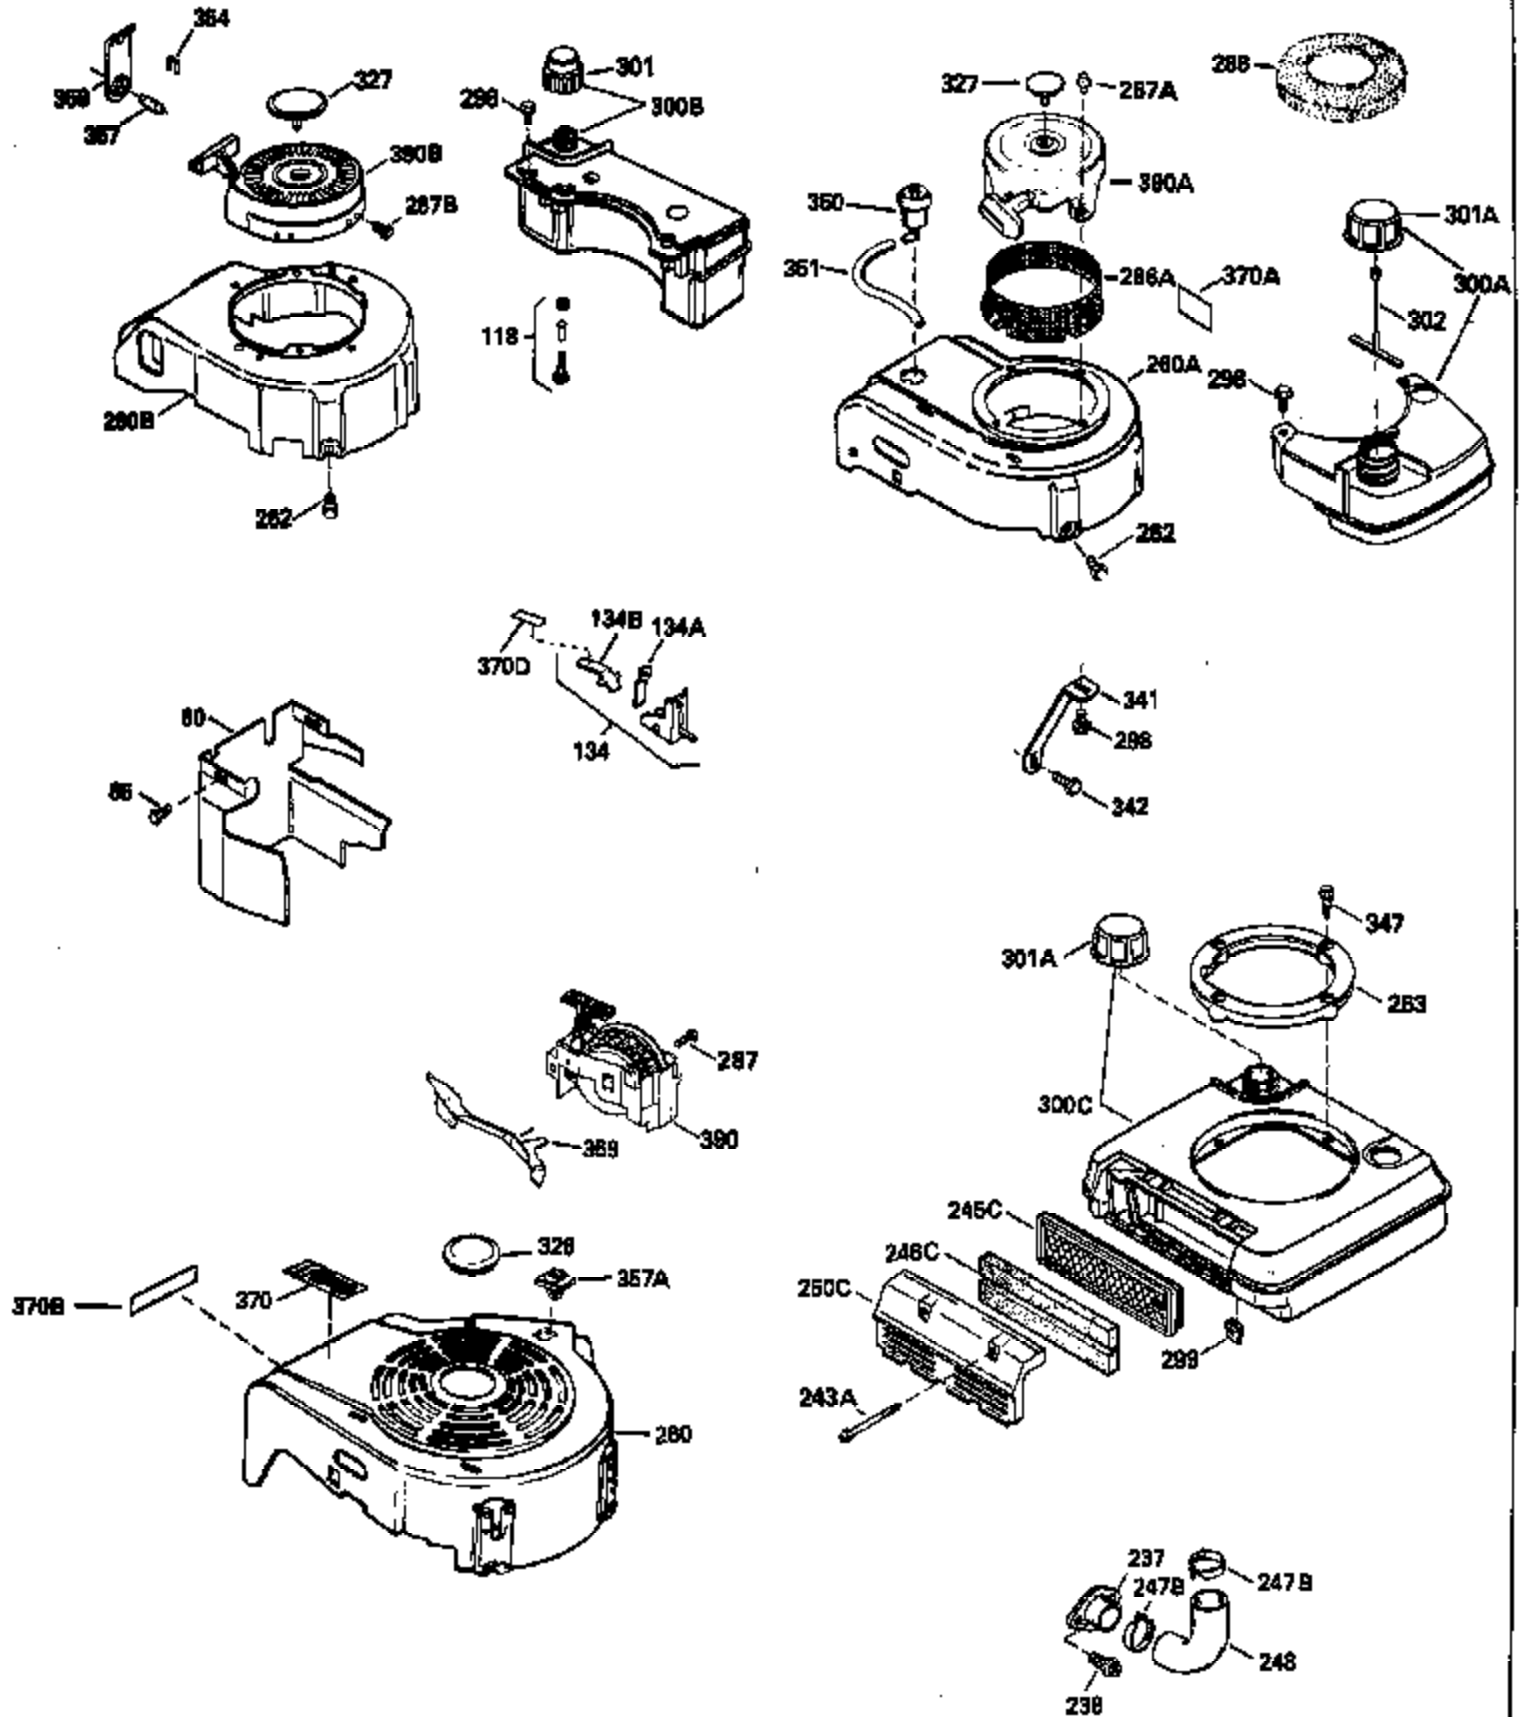

ILLUSTRATION SHOWS TYPICAL PARTS ONLY. ORDER BY PART NUMBER. PARTS NOT LISTED ARE SUPPLIED BY OEM.

Ref #	Part Number	Qty	Description
118	730194		Rope Guide Kit (Use as required with 34476 fuel tank)
238	650806		Screw, 10-32 x 5/8"
246C	35705		Filter, Pre-Air (Optional)
260A	35014		Housing, Blower
262	650831		Screw, 1/4-20 x 15/32"
286	35009		Screen, Starter cup
287A	650735		Screw, 10-24 x 3/8" (Use as required)
287A			Pop Rivet, (3/16" Dia.)(Purchase locally)
298	28763		Screw, 10-32 x 35/64"
300B	34114D		Fuel Tank (Incl. 292 & 301)
301	33032		Fuel Cap
370A	34346		Decal, Instruction
370	34304		Decal, "Cubic Inch"
390A	590557		Rewind Starter (Refer to Division 5, Section C, Page 25 or Fiche 8, Grid G-7 for breakdown)