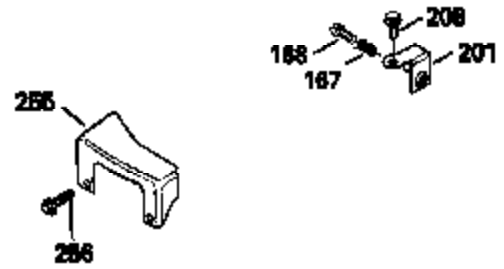

Ref #	Part Number	Qty	Description
19	31361		Spring, Extension
69	35261		* Gasket, Mounting flange
182	6201		Screw, 1/4-28 x 7/8"
185	31384A		Pipe, Intake (Incl. 224)
186	34337		Link, Governor spring
209	30200		Screw, 10-24 x 9/16"
223	650451		Screw, 1/4-20 x 1"
238	650806		Screw, 10-32 x 5/8"
246B	35435		Filter, Pre-Air (Use as required)