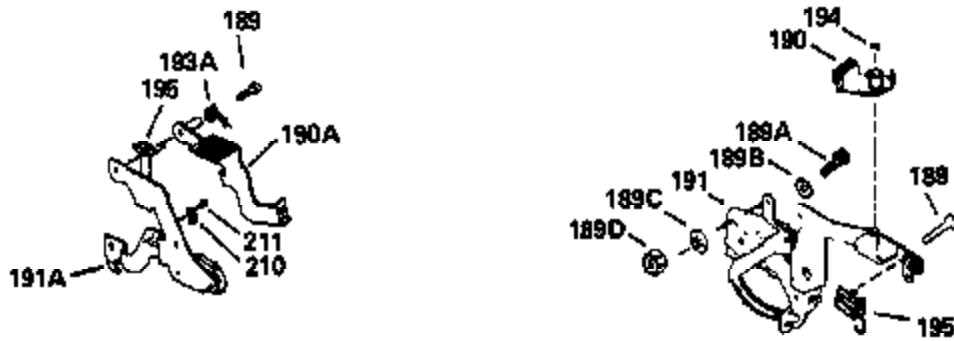

Ref #	Part Number	Qty	Description
110A	35017		Wire Harness Ass'y.
190	35831		Lever, Brake
191	35015B		Bracket Assy., S.E. Brake (Incl. 195)
194	32309		Ring, Retaining
195	610973		Terminal Assy.
210	27793		Clip, Conduit
211	28942		Screw, 10-32 x 3/8"
274	26754A		* Gasket, Exhaust (Use as required)
275A	391019		Muffler
277	650795		Screw, 1/4-20 x 2-1/4"
277A	30063		Screw, 1/4-20 x 1/2" (Use as required)
322	35013		Connector, Body
361	650831		Screw, 1/4-20 x 15/32"
370F	34387		Decal, Instruction (Optional)
395	34934		Electric Starter Motor (12 Volt) (Refer to Division 5, Section D, page 18 or Fiche 8, Grid G-11 for breakdown)
415	730162		Muffler Adap.Kit(Incl.274,277A)(Use a s req.)
430	730574		Debris Screen Kit (Incl. 370F,431-433)(Opt.)
431	35596		Screen, Debris (Optional)
432	35597		Bracket, Debris screen (Optional)
433	650910		Screw, 8-32 x 1/4" (Optional)