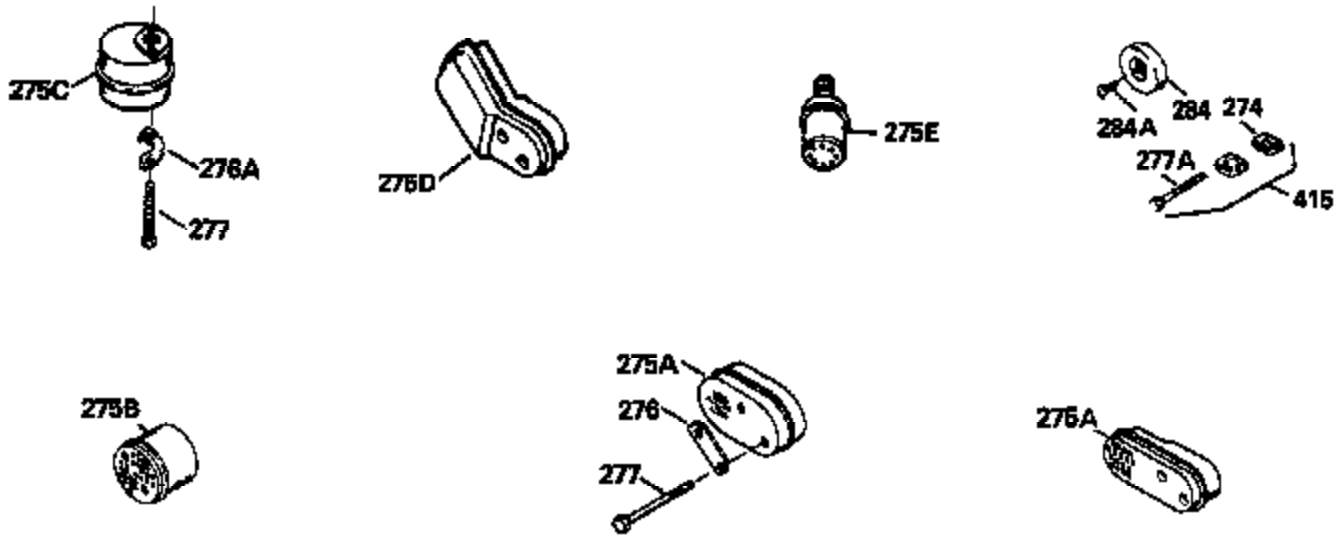

Ref #	Part Number	Qty	Description
110A	35017		Wire Harness Ass'y.
190	35831		Lever, Brake
191	35015B		Bracket Assy., S.E. Brake (Incl. 195)
194	32309		Ring, Retaining
195	610973		Terminal Assy.
210	27793		Clip, Conduit
211	28942		Screw, 10-32 x 3/8"
274	26754A		* Gasket, Exhaust (Use as required)
275A	391019		Muffler
277	650795		Screw, 1/4-20 x 2-1/4"
277A	30063		Screw, 1/4-20 x 1/2" (Use as required)
322	35013		Connector, Body
361	650831		Screw, 1/4-20 x 15/32"
370F	34387		Decal, Instruction (Optional)
395	34934		Electric Starter Motor (12 Volt) (Refer to Division 5, Section D, page 18 or Fiche 8, Grid G-11 for breakdown)
415	730162		Muffler Adap.Kit(Incl.274,277A)(Use a s req.)
430	730574		Debris Screen Kit (Incl. 370F,431-433)(Opt.)
431	35596		Screen, Debris (Optional)
432	35597		Bracket, Debris screen (Optional)
433	650910		Screw, 8-32 x 1/4" (Optional)