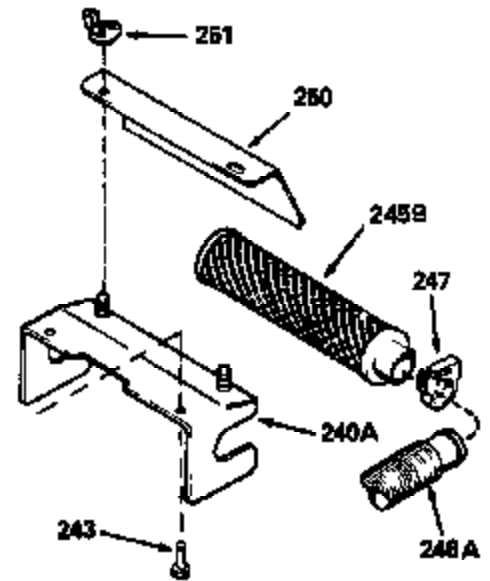

Ref #	Part Number	Qty	Description
315	34990		Coil Assy., Alternator
325	29443		Clip, Fuel line
379	631021		Inlet Needle, Seat & Clip Assy.
380	632046A		Carburetor (Incl. 184) (Refer to Division 5, Section A, page A2-10 or Fiche 8, Grid F-3for breakdown)
400	33238C		* Gasket Set (Incl. items marked *)
420	730225		SAE 30, 4-Cycle Engine Oil (Quart)

ILLUSTRATION SHOWS TYPICAL PARTS ONLY. ORDER BY PART NUMBER. PARTS NOT LISTED ARE SUPPLIED BY OEM.

Ref #	Part Number	Qty	Description
118	730194		Rope Guide Kit (Use as required with 34476 fuel tank)
238	650806		Screw, 10-32 x 5/8"
246C	35705		Filter, Pre-Air (Optional)
260	35027		Housing, Blower
262	650831		Screw, 1/4-20 x 15/32"
287A	650735		Screw, 10-24 x 3/8" (Use as required)
287A			Pop Rivet, (3/16" Dia.)(Purchase locally)
301	33032		Fuel Cap
326	34113		Plug, Screen
370A	34346		Decal, Instruction

Ref #	Part Number	Qty	Description
19	31361		Spring, Extension
69	35261		* Gasket, Mounting flange
182	6201		Screw, 1/4-28 x 7/8"
185	31384A		Pipe, Intake (Incl. 224)
186	34337		Link, Governor spring
209	30200		Screw, 10-24 x 9/16"
223	650451		Screw, 1/4-20 x 1"
238	650806		Screw, 10-32 x 5/8"
246B	35435		Filter, Pre-Air (Use as required)