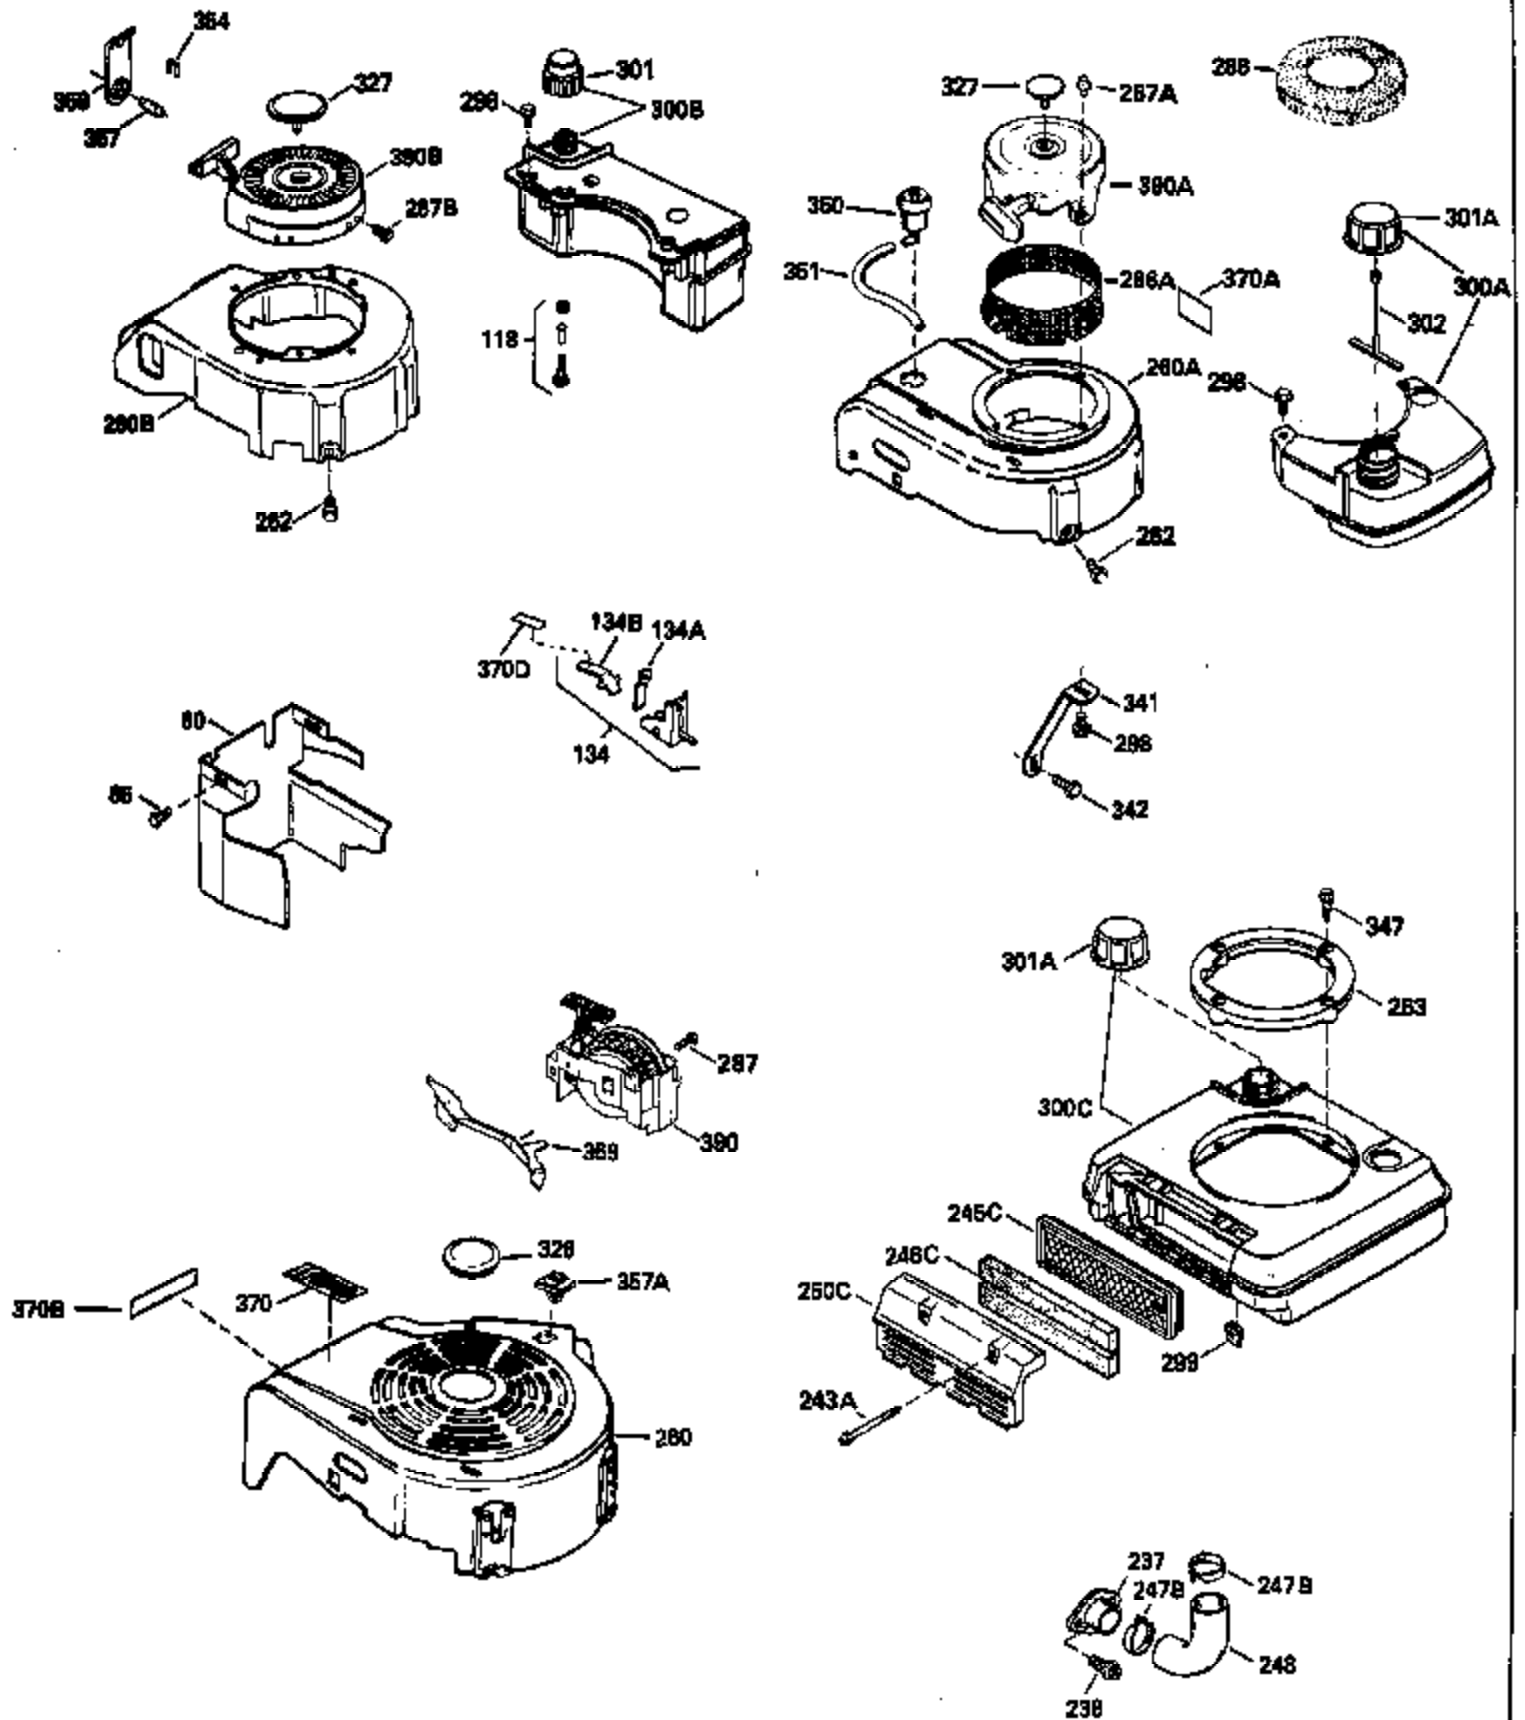

ILLUSTRATION SHOWS TYPICAL PARTS ONLY. ORDER BY PART NUMBER. PARTS NOT LISTED ARE SUPPLIED BY OEM.

Ref #	Part Number	Qty	Description
118	730194		Rope Guide Kit (Use as required with 34476 fuel tank)
238	650806		Screw, 10-32 x 5/8"
246C	35705		Filter, Pre-Air (Optional)
260	35027		Housing, Blower
262	650831		Screw, 1/4-20 x 15/32"
287A	650735		Screw, 10-24 x 3/8" (Use as required)
287A			Pop Rivet, (3/16" Dia.)(Purchase locally)
301	33032		Fuel Cap
326	34113		Plug, Screen
370A	34346		Decal, Instruction