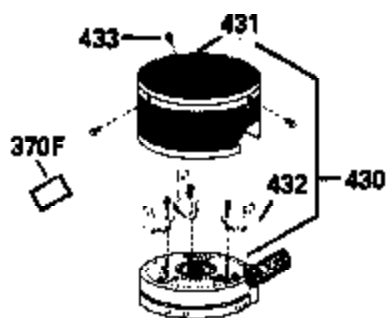

Ref #	Part Number	Qty	Description
420	730225		SAE 30, 4-Cycle Engine Oil (Quart)

ILLUSTRATION SHOWS TYPICAL PARTS ONLY. ORDER BY PART NUMBER. PARTS NOT LISTED ARE SUPPLIED BY OEM.

Ref #	Part Number	Qty	Description
118	730194		Rope Guide Kit (Use as required with 34476 fuel tank)
238	650806		Screw, 10-32 x 5/8"
246C	35705		Filter, Pre-Air (Optional)
260A	34859		Housing, Blower
262	650831		Screw, 1/4-20 x 15/32"
286	35009		Screen, Starter cup
287A	650735		Screw, 10-24 x 3/8" (Use as required)
287A			Pop Rivet, (3/16" Dia.)(Purchase locally)
301	33032		Fuel Cap
370A	34346		Decal, Instruction
390A	590420A		Rewind Starter (Refer to Division 5, Section C, page 25 or Fiche 8, Grid G-7 for breakdown)