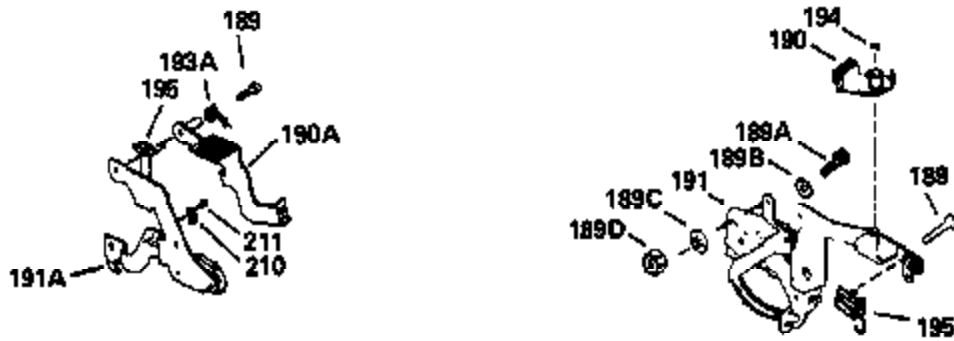

Ref #	Part Number	Qty	Description
420	730225		SAE 30, 4-Cycle Engine Oil (Quart)

ILLUSTRATION SHOWS TYPICAL PARTS ONLY. ORDER BY PART NUMBER. PARTS NOT LISTED ARE SUPPLIED BY OEM.

Ref #	Part Number	Qty	Description
118	730194		Rope Guide Kit (Use as required with 34476 fuel tank)
238	650806		Screw, 10-32 x 5/8"
246C	35705		Filter, Pre-Air (Optional)
260A	34859		Housing, Blower
262	650831		Screw, 1/4-20 x 15/32"
286	35009		Screen, Starter cup
287A	650735		Screw, 10-24 x 3/8" (Use as required)
287A			Pop Rivet, (3/16" Dia.)(Purchase locally)
301	33032		Fuel Cap
370A	34346		Decal, Instruction
390A	590420A		Rewind Starter (Refer to Division 5, Section C, page 25 or Fiche 8, Grid G-7 for breakdown)