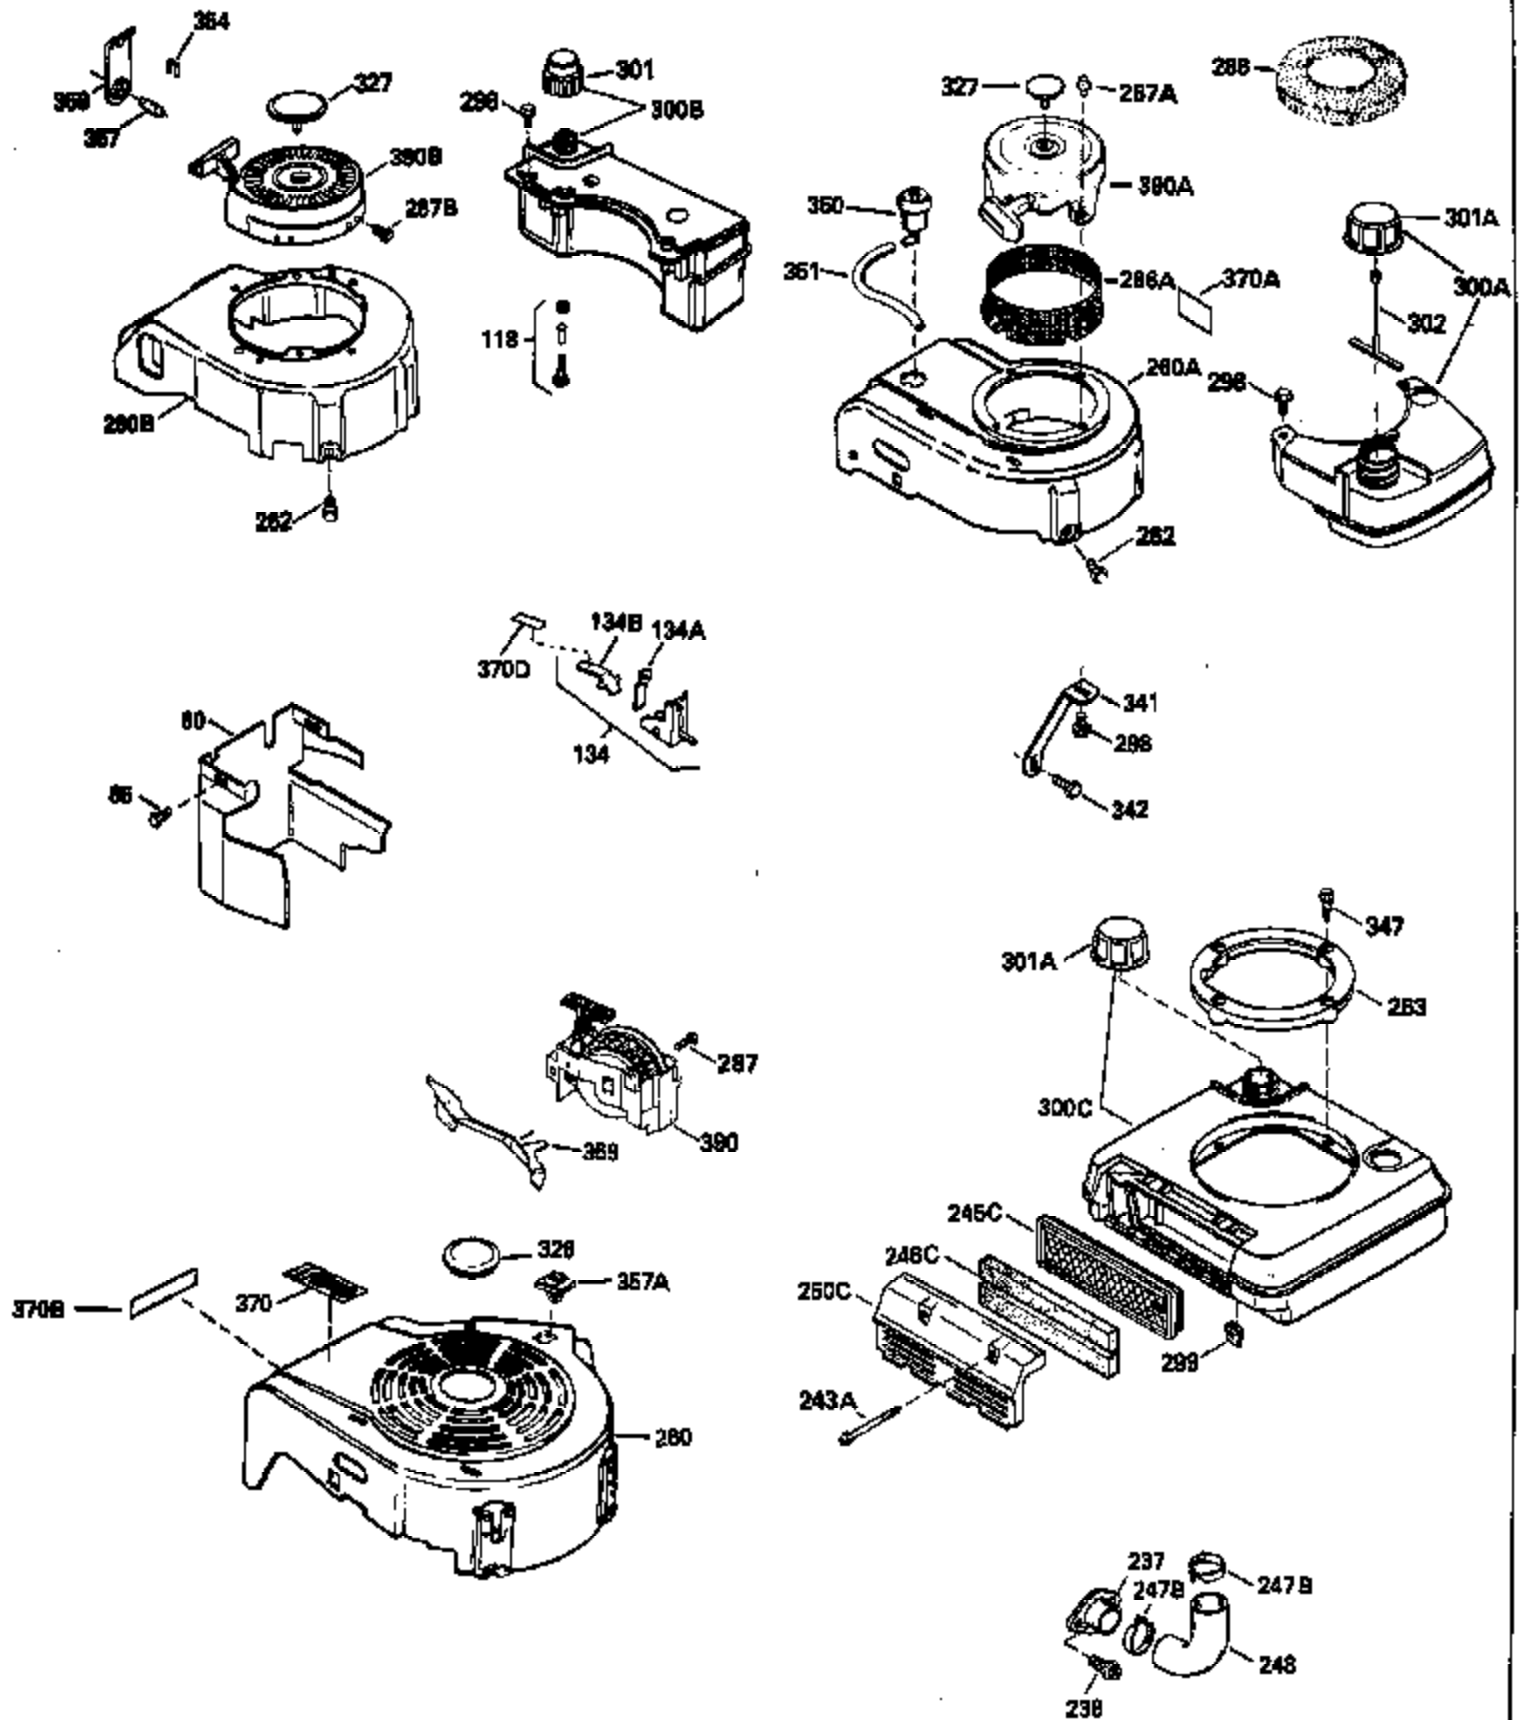

Ref #	Part Number	Qty	Description
420	730225		SAE 30, 4-Cycle Engine Oil (Quart)

ILLUSTRATION SHOWS TYPICAL PARTS ONLY. ORDER BY PART NUMBER. PARTS NOT LISTED ARE SUPPLIED BY OEM.

Ref #	Part Number	Qty	Description
118	730194		Rope Guide Kit (Use as required with 34476 fuel tank)
238	650806		Screw, 10-32 x 5/8"
246C	35705		Filter, Pre-Air (Optional)
260A	34859		Housing, Blower
262	650831		Screw, 1/4-20 x 15/32"
286	35009		Screen, Starter cup
287A	650735		Screw, 10-24 x 3/8" (Use as required)
287A			Pop Rivet, (3/16" Dia.)(Purchase locally)
301	33032		Fuel Cap
370A	34346		Decal, Instruction
390A	590420A		Rewind Starter (Refer to Division 5, Section C, page 25 or Fiche 8, Grid G-7 for breakdown)