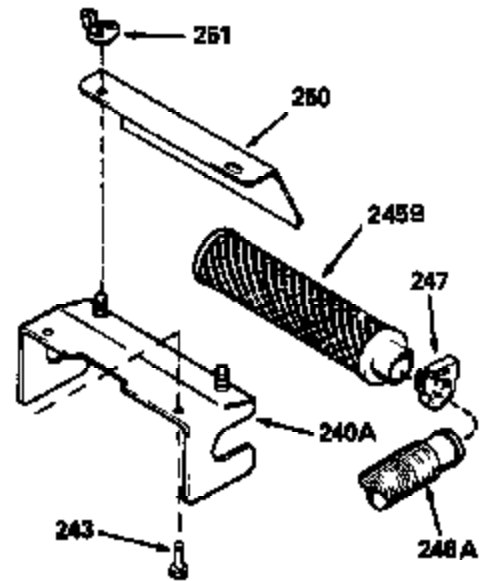

Ref #	Part Number	Qty	Description
420	730225		SAE 30, 4-Cycle Engine Oil (Quart)

ILLUSTRATION SHOWS TYPICAL PARTS ONLY. ORDER BY PART NUMBER. PARTS NOT LISTED ARE SUPPLIED BY OEM.

Ref #	Part Number	Qty	Description
118	730194		Rope Guide Kit (Use as required with 34476 fuel tank)
238	650806		Screw, 10-32 x 5/8"
246C	35705		Filter, Pre-Air (Optional)
260A	34859		Housing, Blower
262	650831		Screw, 1/4-20 x 15/32"
286	35009		Screen, Starter cup
287A	650735		Screw, 10-24 x 3/8" (Use as required)
287A			Pop Rivet, (3/16" Dia.)(Purchase locally)
301	33032		Fuel Cap
370A	34346		Decal, Instruction
390A	590420A		Rewind Starter (Refer to Division 5, Section C, page 25 or Fiche 8, Grid G-7 for breakdown)

Ref #	Part Number	Qty	Description
189	650839		Screw, 1/4-20 x 3/8"
190	35831		Lever, Brake
191	35039A		Bracket Assy., S.E. Brake (Incl. 195)
194	32309		Ring, Retaining
195	610973		Terminal Assy.
210	27793		Clip, Conduit
211	28942		Screw, 10-32 x 3/8"
274	26754A		* Gasket, Exhaust (Use as required)
277	650795		Screw, 1/4-20 x 2-1/4"
277A	30063		Screw, 1/4-20 x 1/2" (Use as required)
370F	34387		Decal, Instruction (Optional)
415	730162		Muffler Adap.Kit(Incl.274,277A)(Use a s req.)
430	730574		Debris Screen Kit (Incl. 370F,431-433)(Opt.)
431	35596		Screen, Debris (Optional)
432	35597		Bracket, Debris screen (Optional)
433	650910		Screw, 8-32 x 1/4" (Optional)

Ref #	Part Number	Qty	Description
19	31361		Spring, Extension
69	35261		* Gasket, Mounting flange
182	6201		Screw, 1/4-28 x 7/8"
185	31384A		Pipe, Intake (Incl. 224)
186	34337		Link, Governor spring
209	30200		Screw, 10-24 x 9/16"
223	650451		Screw, 1/4-20 x 1"
238	650806		Screw, 10-32 x 5/8"
246B	35435		Filter, Pre-Air (Use as required)