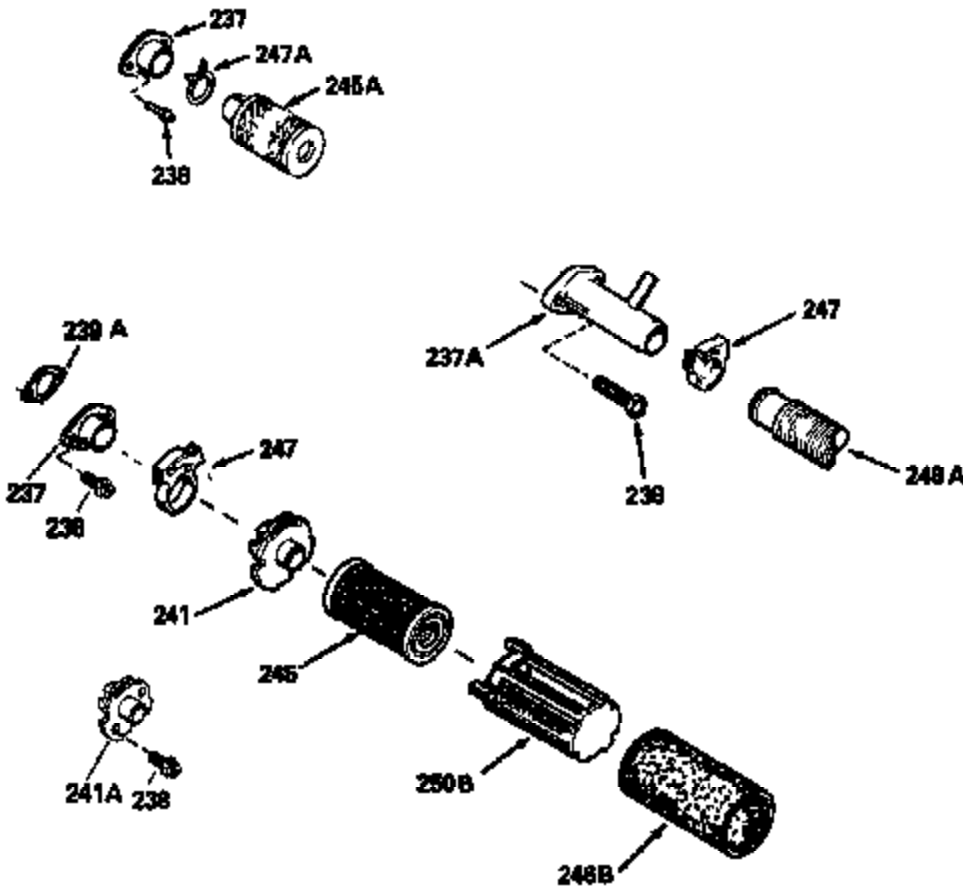

Ref #	Part Number	Qty	Description
420	730225		SAE 30, 4-Cycle Engine Oil (Quart)

ILLUSTRATION SHOWS TYPICAL PARTS ONLY. ORDER BY PART NUMBER. PARTS NOT LISTED ARE SUPPLIED BY OEM.

Ref #	Part Number	Qty	Description
118	730194		Rope Guide Kit (Use as required with 34476 fuel tank)
238	650806		Screw, 10-32 x 5/8"
246C	35705		Filter, Pre-Air (Optional)
260A	34859		Housing, Blower
262	650831		Screw, 1/4-20 x 15/32"
286	35009		Screen, Starter cup
287A	650735		Screw, 10-24 x 3/8" (Use as required)
287A			Pop Rivet, (3/16" Dia.)(Purchase locally)
301	33032		Fuel Cap
370A	34346		Decal, Instruction
390A	590420A		Rewind Starter (Refer to Division 5, Section C, page 25 or Fiche 8, Grid G-7 for breakdown)

Ref #	Part Number	Qty	Description
189	650839		Screw, 1/4-20 x 3/8"
190	35831		Lever, Brake
191	35039A		Bracket Assy., S.E. Brake (Incl. 195)
194	32309		Ring, Retaining
195	610973		Terminal Assy.
210	27793		Clip, Conduit
211	28942		Screw, 10-32 x 3/8"
274	26754A		* Gasket, Exhaust (Use as required)
277	650795		Screw, 1/4-20 x 2-1/4"
277A	30063		Screw, 1/4-20 x 1/2" (Use as required)
370F	34387		Decal, Instruction (Optional)
415	730162		Muffler Adap.Kit(Incl.274,277A)(Use a s req.)
430	730574		Debris Screen Kit (Incl. 370F,431-433)(Opt.)
431	35596		Screen, Debris (Optional)
432	35597		Bracket, Debris screen (Optional)
433	650910		Screw, 8-32 x 1/4" (Optional)

Ref #	Part Number	Qty	Description
19	31361		Spring, Extension
69	35261		* Gasket, Mounting flange
182	6201		Screw, 1/4-28 x 7/8"
185	31384A		Pipe, Intake (Incl. 224)
186	34337		Link, Governor spring
209	30200		Screw, 10-24 x 9/16"
223	650451		Screw, 1/4-20 x 1"
238	650806		Screw, 10-32 x 5/8"
246B	35435		Filter, Pre-Air (Use as required)