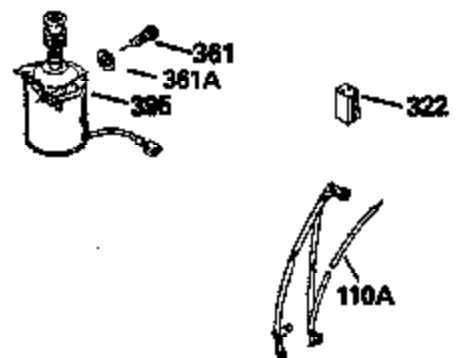

Ref #	Part Number	Qty	Description
420	730225		SAE 30, 4-Cycle Engine Oil (Quart)

ILLUSTRATION SHOWS TYPICAL PARTS ONLY. ORDER BY PART NUMBER. PARTS NOT LISTED ARE SUPPLIED BY OEM.

Ref #	Part Number	Qty	Description
118	730194		Rope Guide Kit (Use as required with 34476 fuel tank)
238	650806		Screw, 10-32 x 5/8"
246C	35705		Filter, Pre-Air (Optional)
260A	34859		Housing, Blower
262	650831		Screw, 1/4-20 x 15/32"
286	35009		Screen, Starter cup
287A	650735		Screw, 10-24 x 3/8" (Use as required)
287A			Pop Rivet, (3/16" Dia.)(Purchase locally)
301	33032		Fuel Cap
370A	34346		Decal, Instruction
390A	590420A		Rewind Starter (Refer to Division 5, Section C, page 25 or Fiche 8, Grid G-7 for breakdown)