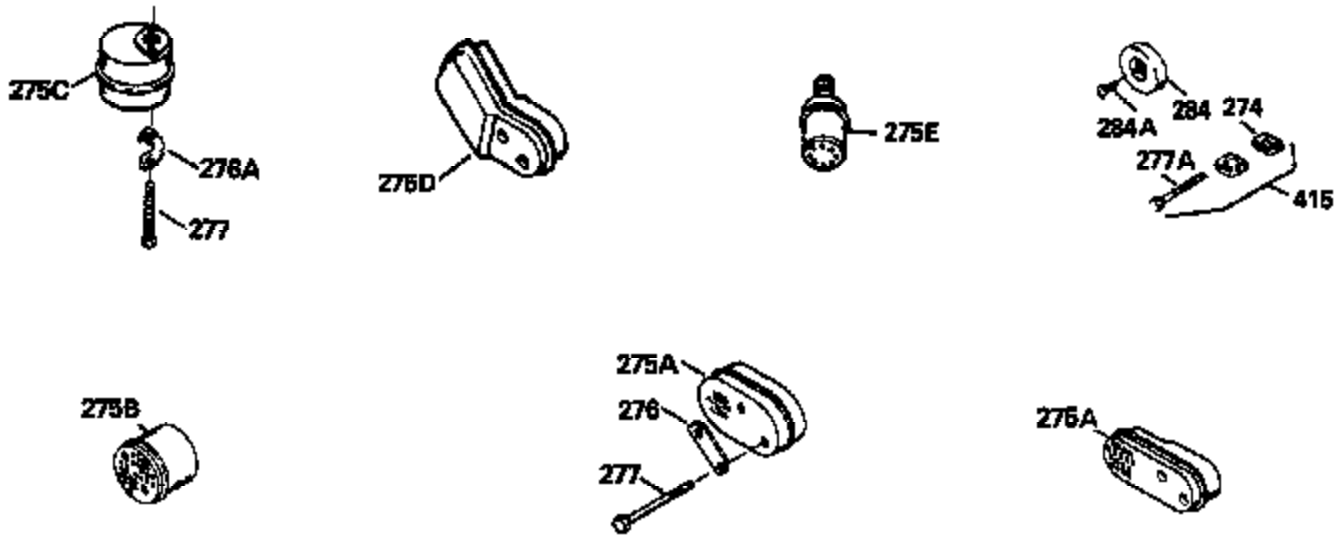

Ref #	Part Number	Qty	Description
420	730225		SAE 30, 4-Cycle Engine Oil (Quart)

ILLUSTRATION SHOWS TYPICAL PARTS ONLY. ORDER BY PART NUMBER. PARTS NOT LISTED ARE SUPPLIED BY OEM.

Ref #	Part Number	Qty	Description
118	730194		Rope Guide Kit (Use as required with 34476 fuel tank)
238	650806		Screw, 10-32 x 5/8"
246C	35705		Filter, Pre-Air (Optional)
260A	34859		Housing, Blower
262	650831		Screw, 1/4-20 x 15/32"
286	35009		Screen, Starter cup
287A	650735		Screw, 10-24 x 3/8" (Use as required)
287A			Pop Rivet, (3/16" Dia.)(Purchase locally)
301	33032		Fuel Cap
370A	34346		Decal, Instruction
390A	590420A		Rewind Starter (Refer to Division 5, Section C, page 25 or Fiche 8, Grid G-7 for breakdown)