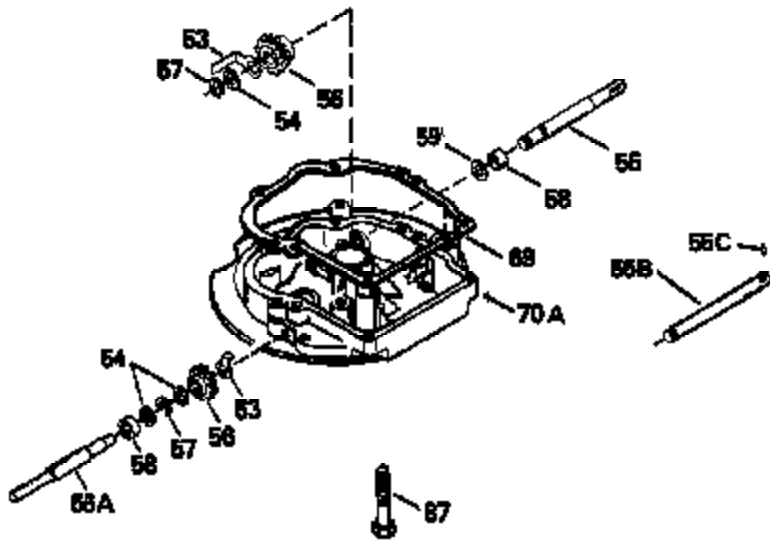

Ref #	Part Number	Qty	Description
420	730225		SAE 30, 4-Cycle Engine Oil (Quart)

ILLUSTRATION SHOWS TYPICAL PARTS ONLY. ORDER BY PART NUMBER. PARTS NOT LISTED ARE SUPPLIED BY OEM.

Ref #	Part Number	Qty	Description
118	730194		Rope Guide Kit (Use as required with 34476 fuel tank)
238	650806		Screw, 10-32 x 5/8"
246C	35705		Filter, Pre-Air (Optional)
260A	34859		Housing, Blower
262	650831		Screw, 1/4-20 x 15/32"
286	35009		Screen, Starter cup
287A	650735		Screw, 10-24 x 3/8" (Use as required)
287A			Pop Rivet, (3/16" Dia.)(Purchase locally)
301	33032		Fuel Cap
370A	34346		Decal, Instruction
390A	590420A		Rewind Starter (Refer to Division 5, Section C, page 25 or Fiche 8, Grid G-7 for breakdown)

Ref #	Part Number	Qty	Description
189	650839		Screw, 1/4-20 x 3/8"
190	35831		Lever, Brake
191	35039A		Bracket Assy., S.E. Brake (Incl. 195)
194	32309		Ring, Retaining
195	610973		Terminal Assy.
210	27793		Clip, Conduit
211	28942		Screw, 10-32 x 3/8"
274	26754A		* Gasket, Exhaust (Use as required)
277	650795		Screw, 1/4-20 x 2-1/4"
277A	30063		Screw, 1/4-20 x 1/2" (Use as required)
370F	34387		Decal, Instruction (Optional)
415	730162		Muffler Adap.Kit(Incl.274,277A)(Use a s req.)
430	730574		Debris Screen Kit (Incl. 370F,431-433)(Opt.)
431	35596		Screen, Debris (Optional)
432	35597		Bracket, Debris screen (Optional)
433	650910		Screw, 8-32 x 1/4" (Optional)

Ref #	Part Number	Qty	Description
19	31361		Spring, Extension
69	35261		* Gasket, Mounting flange
182	6201		Screw, 1/4-28 x 7/8"
185	31384A		Pipe, Intake (Incl. 224)
186	34337		Link, Governor spring
209	30200		Screw, 10-24 x 9/16"
223	650451		Screw, 1/4-20 x 1"
238	650806		Screw, 10-32 x 5/8"
246B	35435		Filter, Pre-Air (Use as required)