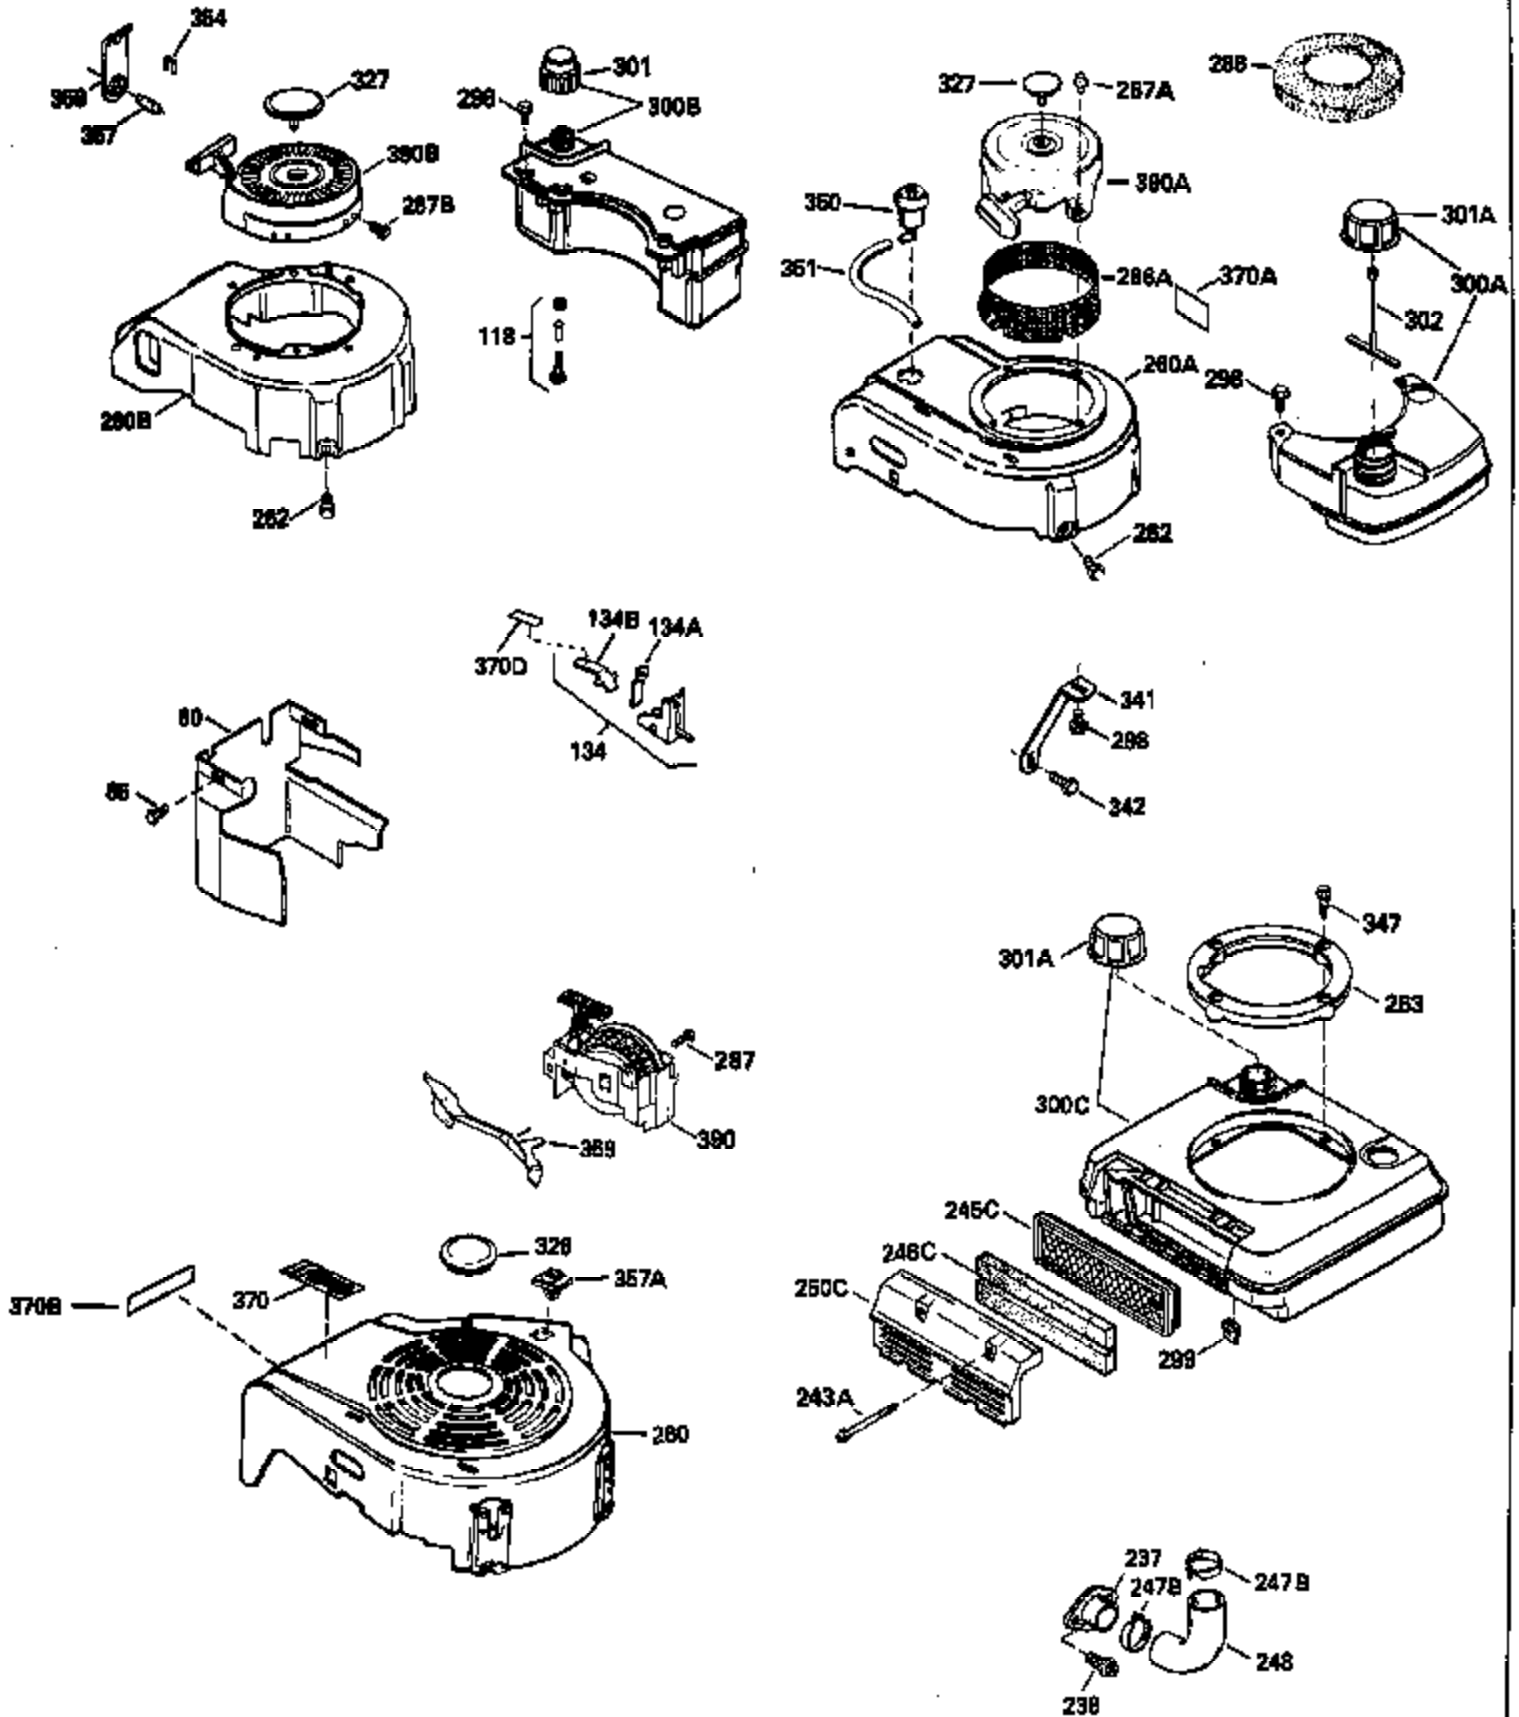

Ref #	Part Number	Qty	Description
400	33238C		* Gasket Set (Incl. items marked *)
420	730225		SAE 30, 4-Cycle Engine Oil (Quart)

ILLUSTRATION SHOWS TYPICAL PARTS ONLY. ORDER BY PART NUMBER. PARTS NOT LISTED ARE SUPPLIED BY OEM.