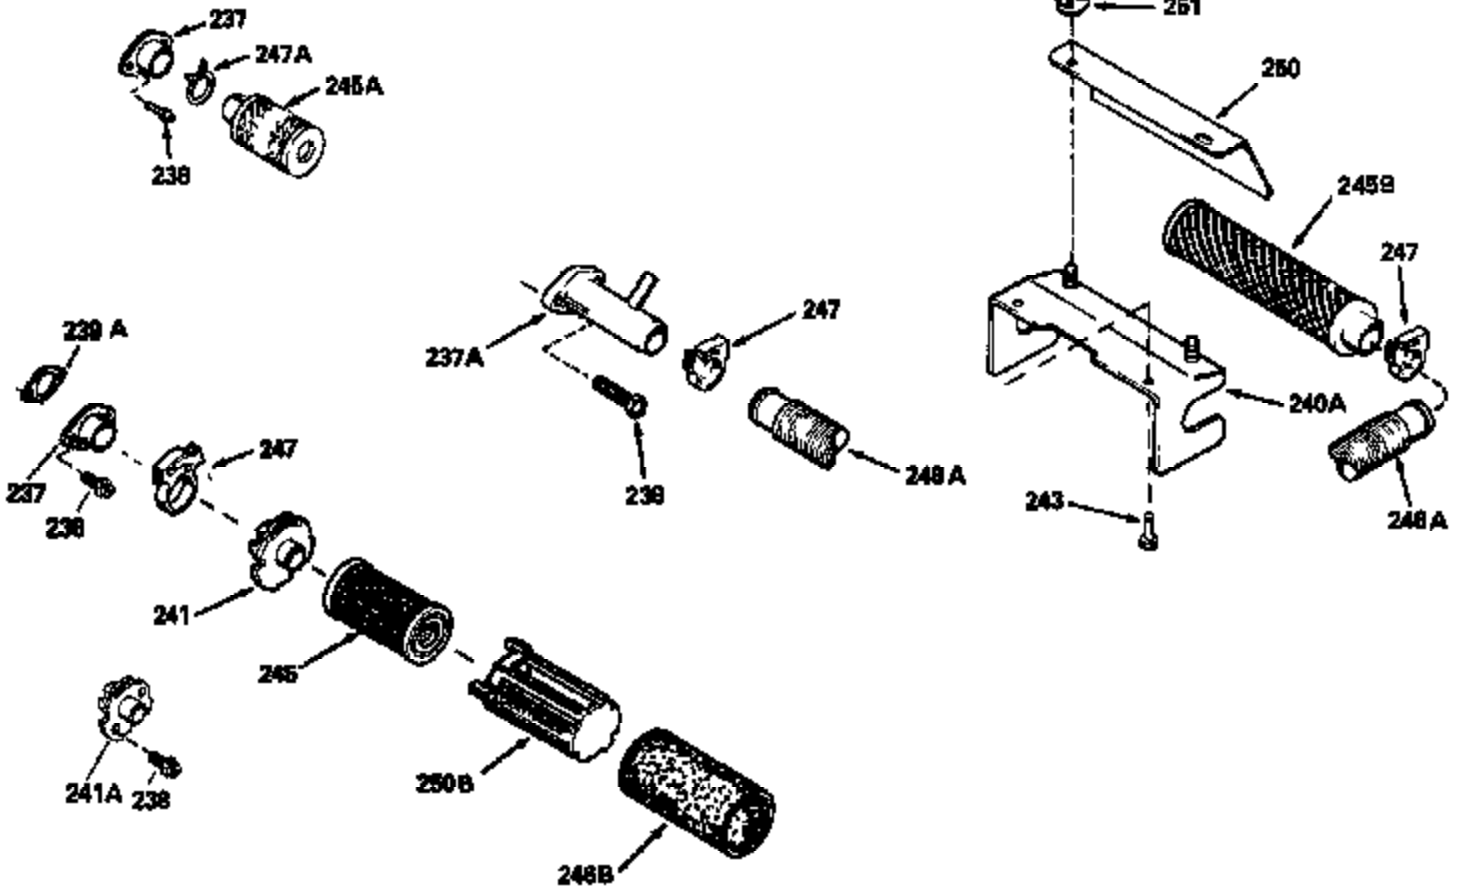

Ref #	Part Number	Qty	Description
19	31361		Spring, Extension
69	35261		* Gasket, Mounting flange
182	6201		Screw, 1/4-28 x 7/8"
185	31384A		Pipe, Intake (Incl. 224)
186	34337		Link, Governor spring
209	30200		Screw, 10-24 x 9/16"
223	650451		Screw, 1/4-20 x 1"
238	650806		Screw, 10-32 x 5/8"
246B	35435		Filter, Pre-Air (Use as required)
357A	34271		Pulley Assy., Starter rope