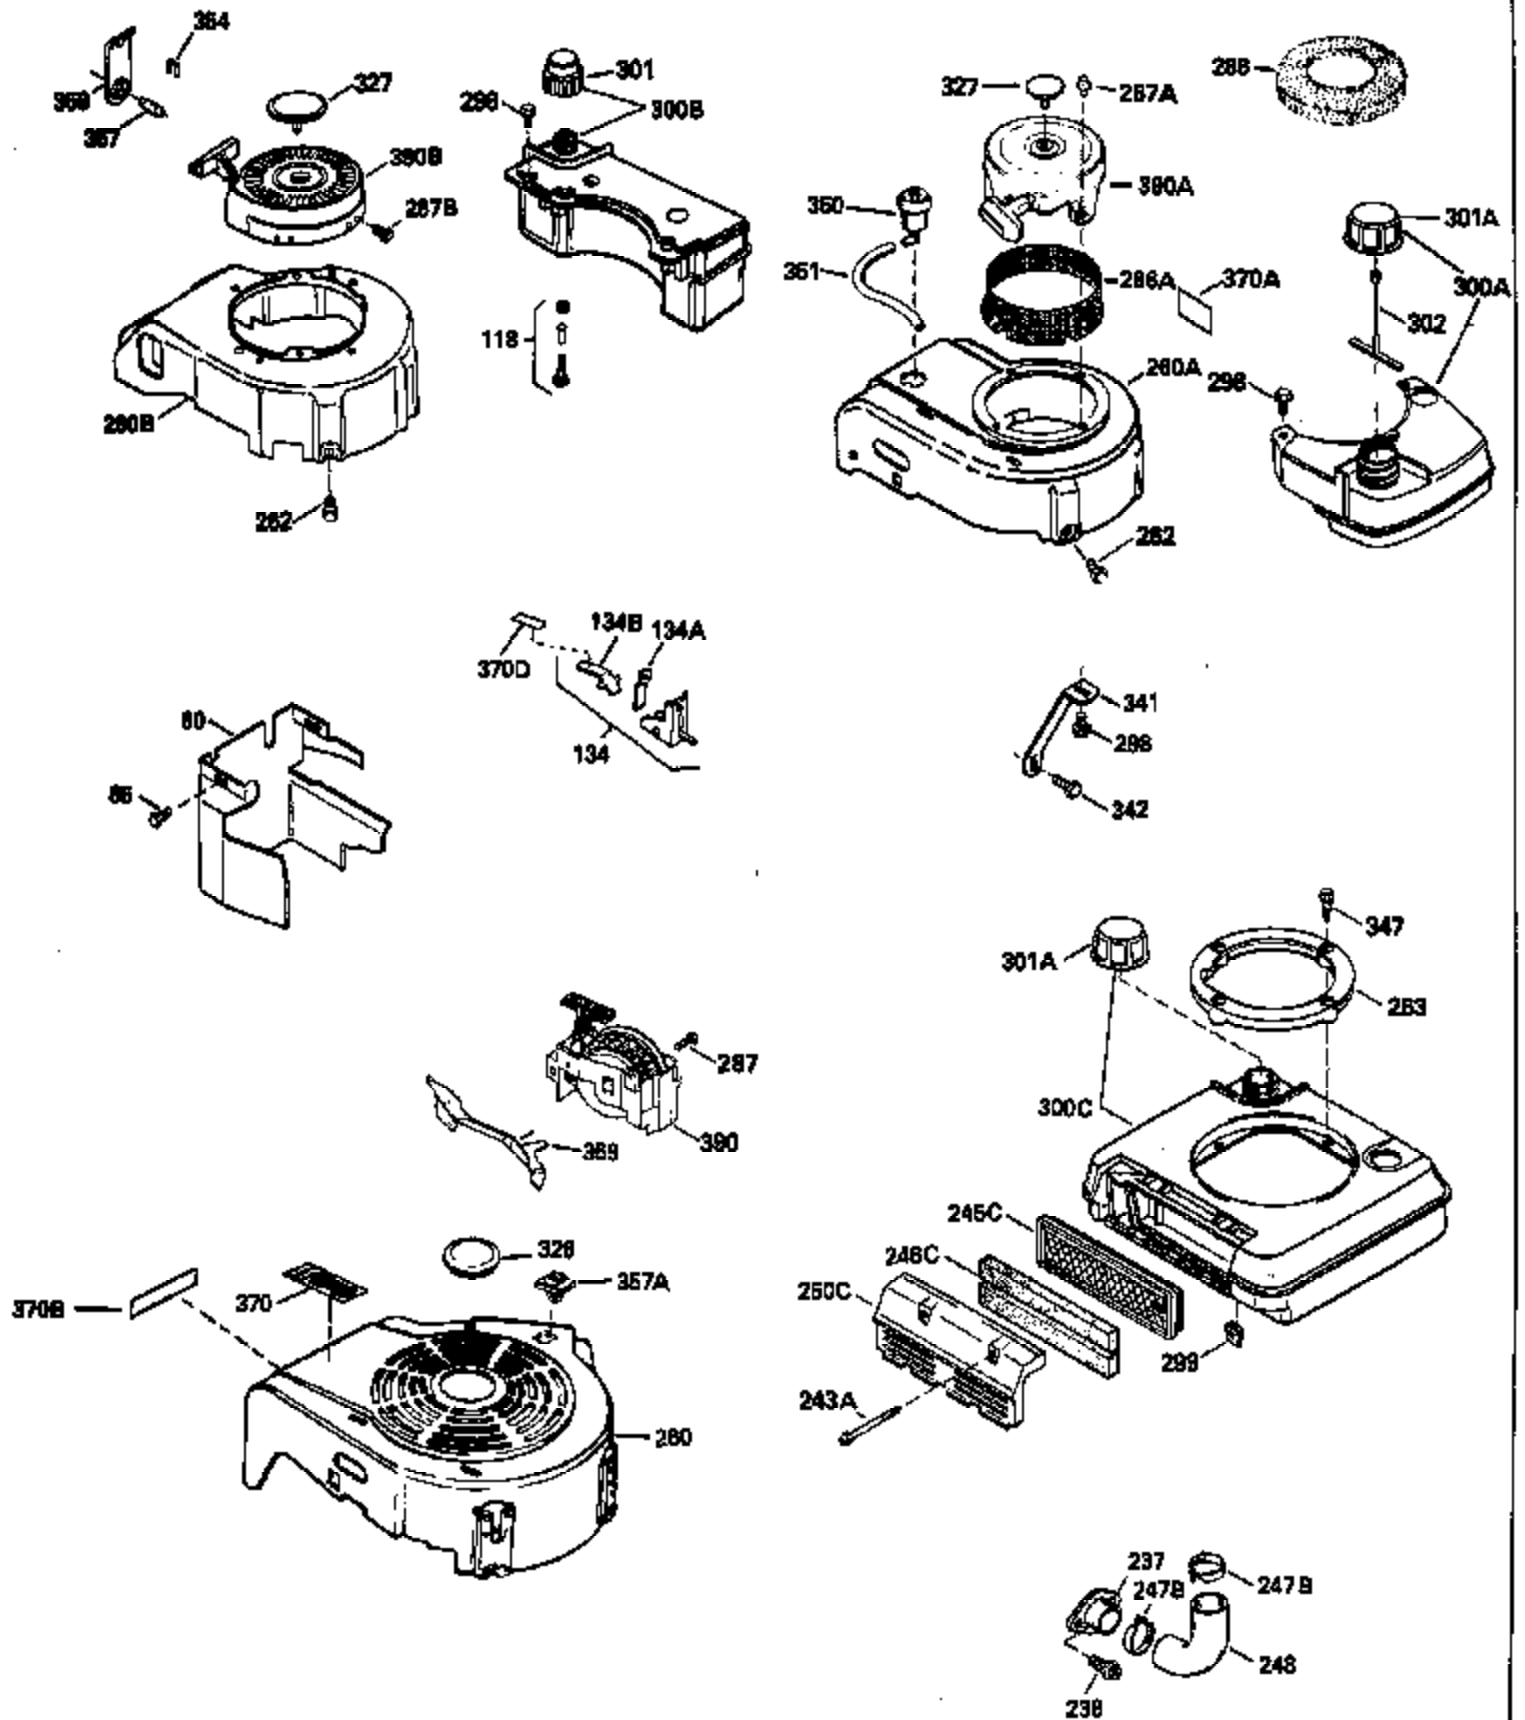

Ref #	Part Number	Qty	Description
420	730225		SAE 30, 4-Cycle Engine Oil (Quart)

ILLUSTRATION SHOWS TYPICAL PARTS ONLY. ORDER BY PART NUMBER. PARTS NOT LISTED ARE SUPPLIED BY OEM.

Ref #	Part Number	Qty	Description
118	730194		Rope Guide Kit (Use as required with 34476 fuel tank)
238	650806		Screw, 10-32 x 5/8"
246C	35705		Filter, Pre-Air (Optional)
260	35050		Housing, Blower
262	650831		Screw, 1/4-20 x 15/32"
287A	650735		Screw, 10-24 x 3/8" (Use as required)
287A			Pop Rivet, (3/16" Dia.)(Purchase locally)
287	650802		Screw, 1/4-20 x 5/8"
301	33032		Fuel Cap
326	34113		Plug, Screen
354	35025		Staple (Not used on all models)
357A	34271		Pulley Assy., Starter rope
357	34985		Rope Stop & Staple Ass'y. (Incl. 354)
357	35026		Starter Rope Coupling (Incl. 354)
370	550223		Decal, Name
370A	34346		Decal, Instruction
390	590532		Side Mount Rewind Starter (Refer to Division 5, Section C, page 32 or Fiche 8, Grid G-8 for breakdown)