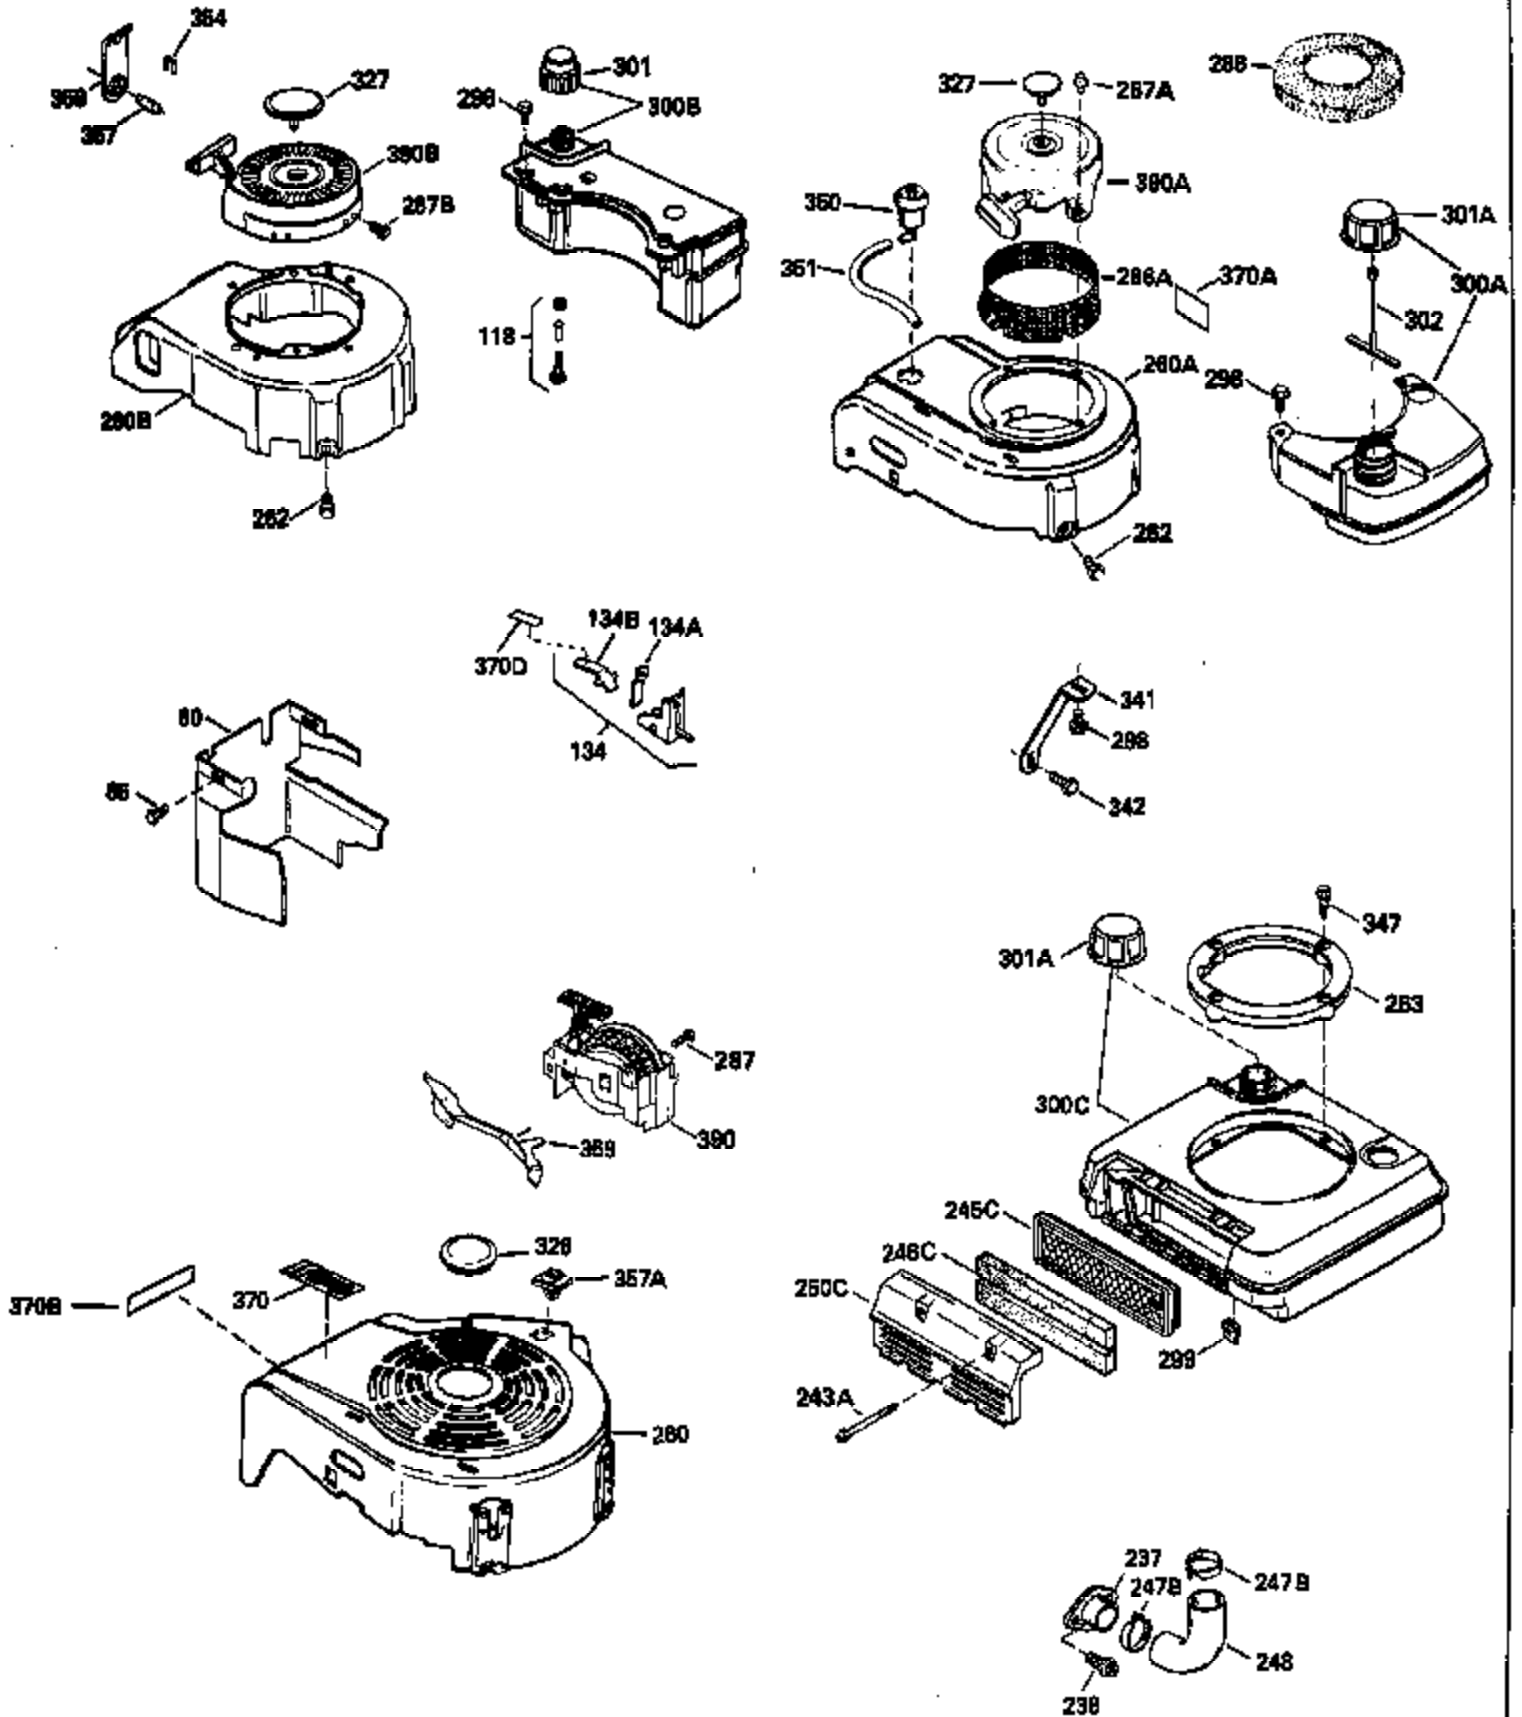

ILLUSTRATION SHOWS TYPICAL PARTS ONLY. ORDER BY PART NUMBER. PARTS NOT LISTED ARE SUPPLIED BY OEM.

Ref #	Part Number	Qty	Description
118	730194		Rope Guide Kit (Use as required with 34476 fuel tank)
238	650806		Screw, 10-32 x 5/8"
246C	35705		Filter, Pre-Air (Optional)
260	35127		Housing, Blower
262	650831		Screw, 1/4-20 x 15/32"
287A	650735		Screw, 10-24 x 3/8" (Use as required)
287A			Pop Rivet, (3/16" Dia.)(Purchase locally)
287	650802		Screw, 1/4-20 x 5/8"
298	28763		Screw, 10-32 x 35/64"
300B	34476		Fuel Tank (Incl. 292 & 301)
301	33032		Fuel Cap
326	34113		Plug, Screen
370	550223		Decal, Name
370A	34346		Decal, Instruction
390	590531		Side Mount Rewind Starter (Refer to Division 5, Section C, page 32 or Fiche 8, Grid G-8 for breakdown)