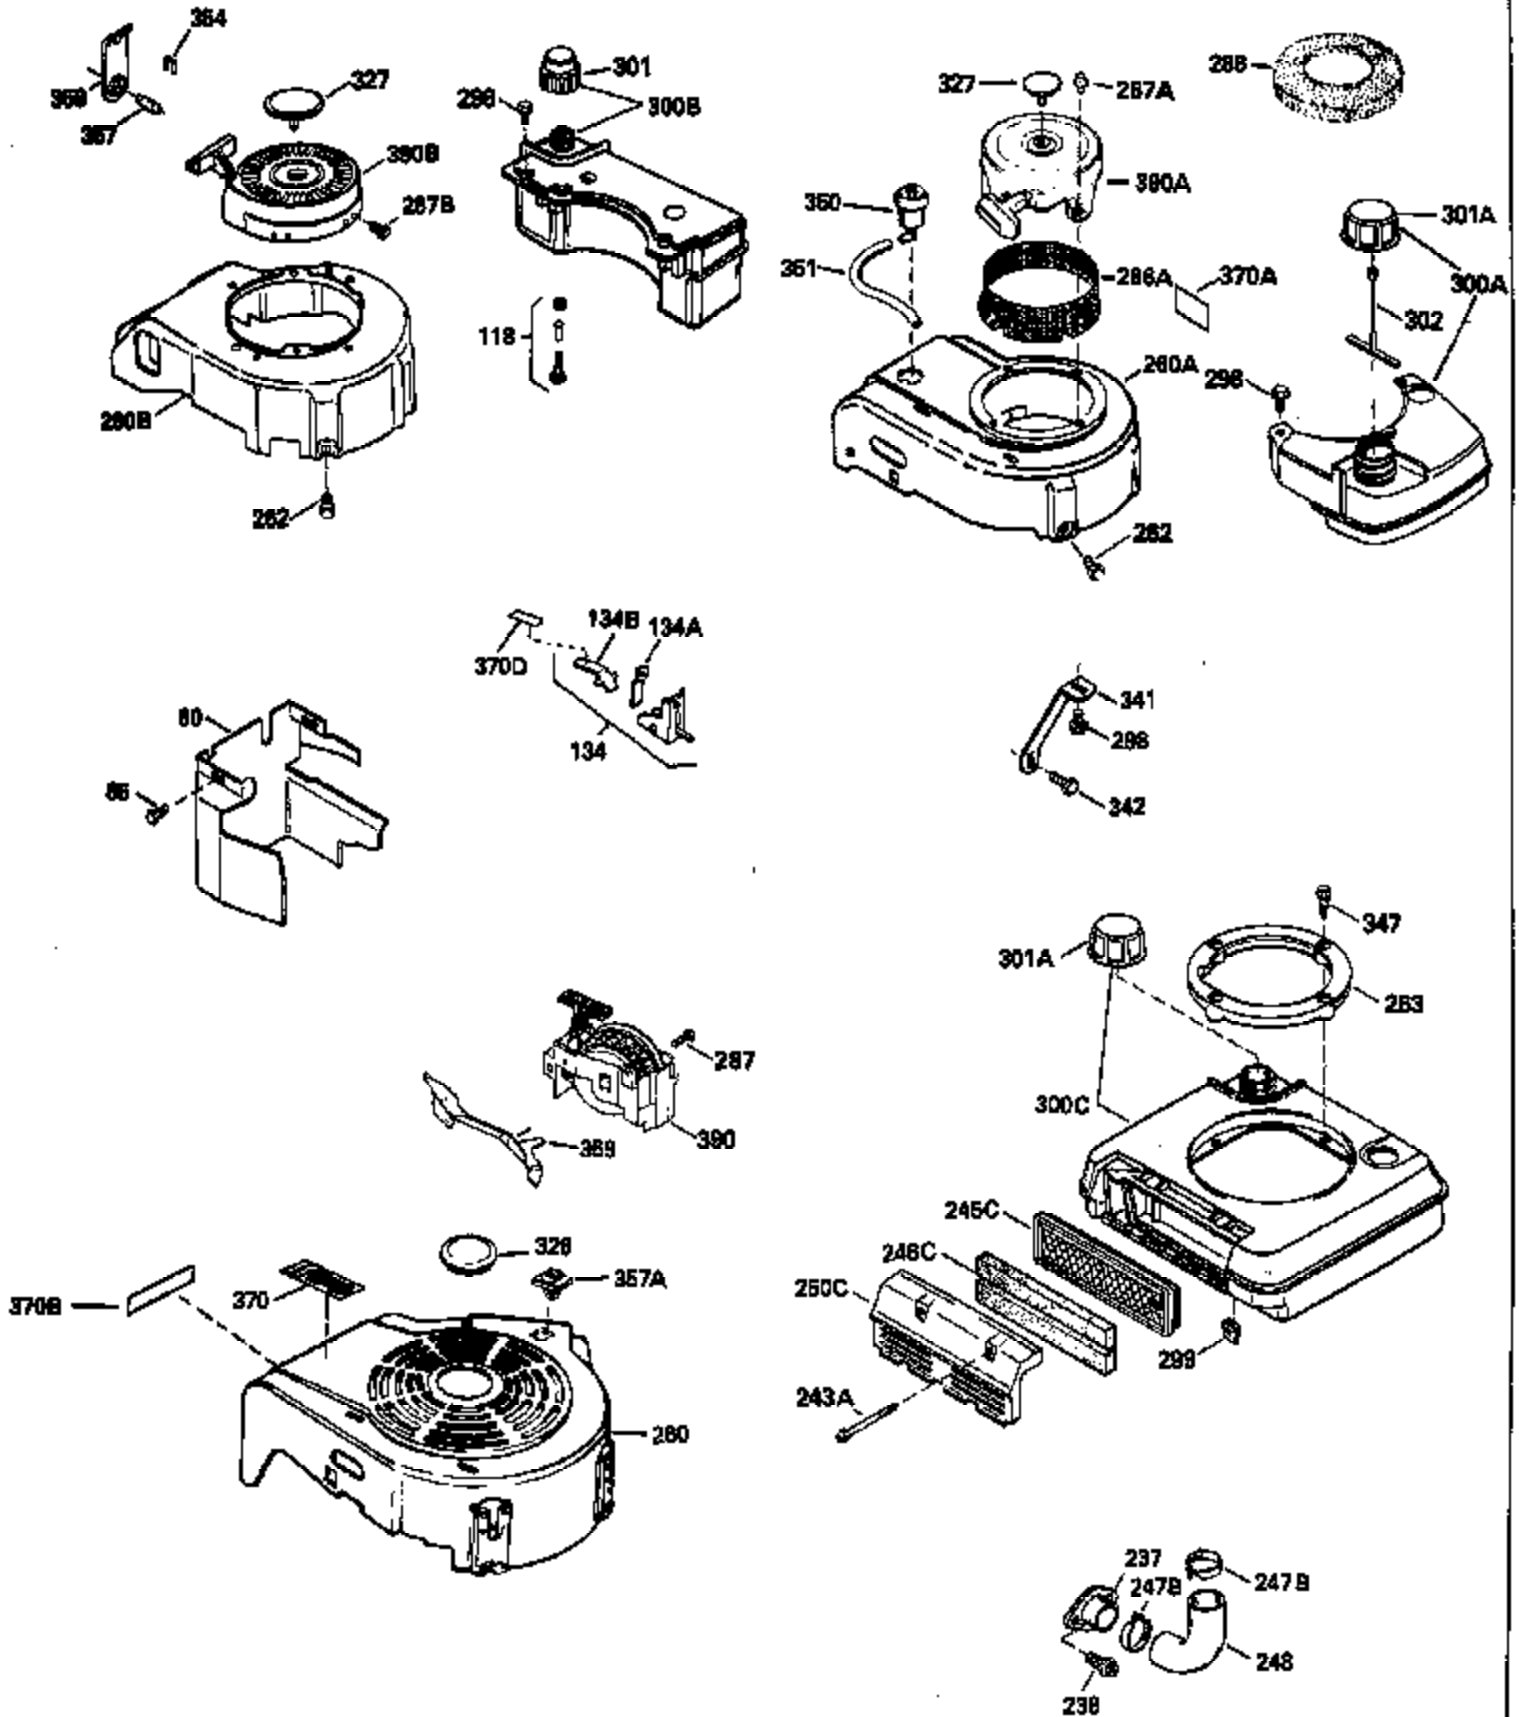

ILLUSTRATION SHOWS TYPICAL PARTS ONLY. ORDER BY PART NUMBER. PARTS NOT LISTED ARE SUPPLIED BY OEM.

Ref #	Part Number	Qty	Description
118	730194		Rope Guide Kit (Use as required with 34476 fuel tank)
238	650806		Screw, 10-32 x 5/8"
246C	35705		Filter, Pre-Air (Optional)
260A	34937		Housing, Blower
262	650831		Screw, 1/4-20 x 15/32"
286	35009		Screen, Starter cup
287A	650735		Screw, 10-24 x 3/8" (Use as required)
287A			Pop Rivet, (3/16" Dia.)(Purchase locally)
298	28763		Screw, 10-32 x 35/64"
300B	34476		Fuel Tank (Incl. 292 & 301)
301	33032		Fuel Cap
370A	34346		Decal, Instruction
370	550223		Decal, Name
390A	590420A		Rewind Starter (Refer to Division 5, Section C, page 25 or Fiche 8, Grid G-7 for breakdown)