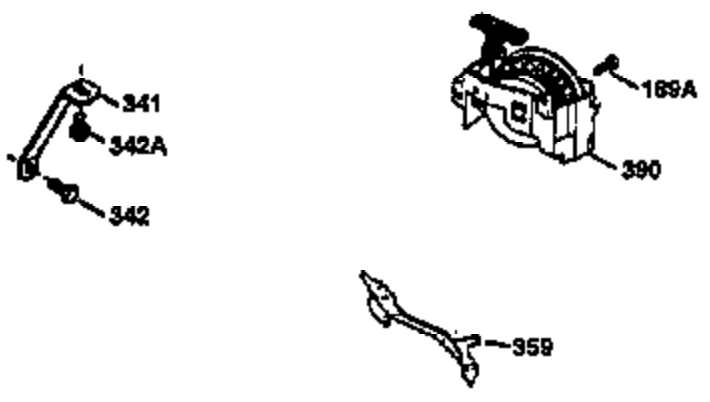

ILLUSTRATION SHOWS TYPICAL PARTS ONLY, ORDER BY PART NUMBER. PARTS NOT LISTED ARE SUPPLIED BY OEM.

Ref #	Part Number	Qty	Description
238	650806	2	Screw, 10-32 x 5/8"
239	34338	1	* Air Cleaner Gasket
245	34340	1	Air Cleaner Filter
250	34341B	1	Air Cleaner Cover
260	35484	1	Blower Housing
287	650926	2	Screw, 8-32 x 21/64"
298	28763	3	Screw, 10-32 x 35/64"
300	34476A	1	Fuel Tank (Incl. 292 & 301)
301	33032	1	Fuel Cap
370	36260	1	Primer Decal
390	590688	1	Rewind Starter