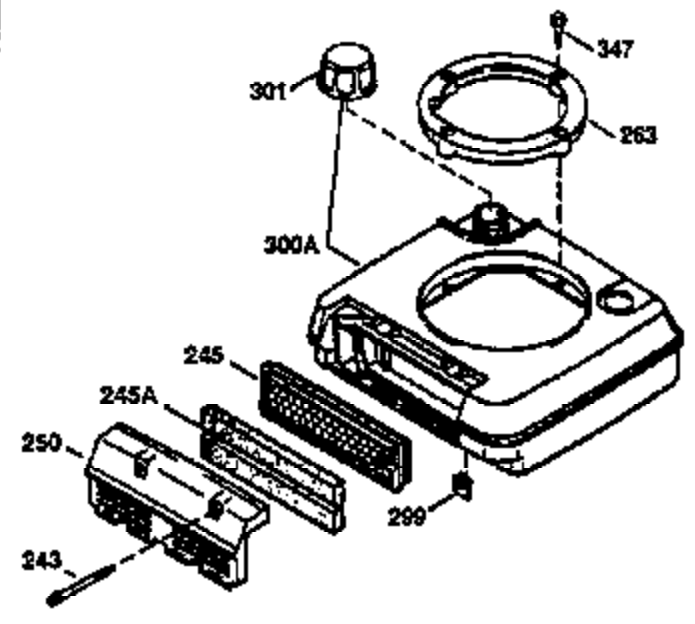

ILLUSTRATION SHOWS TYPICAL PARTS ONLY, ORDER BY PART NUMBER. PARTS NOT LISTED ARE SUPPLIED BY OEM.

Ref #	Part Number	Qty	Description
238	650806	2	Screw, 10-32 x 5/8"
239	34338	1	* Air Cleaner Gasket
245	34340	1	Air Cleaner Filter
250	34341B	1	Air Cleaner Cover
260	35484	1	Blower Housing
287	650926	2	Screw, 8-32 x 21/64"
298	28763	3	Screw, 10-32 x 35/64"
300	34476A	1	Fuel Tank (Incl. 292 & 301)
301	33032	1	Fuel Cap
390	590732	1	Rewind Starter (NOTE: This engine could have been built with 590688 starter. Refer to the design of the air intake louvers for part identification. Individual starter parts do not interchange.)