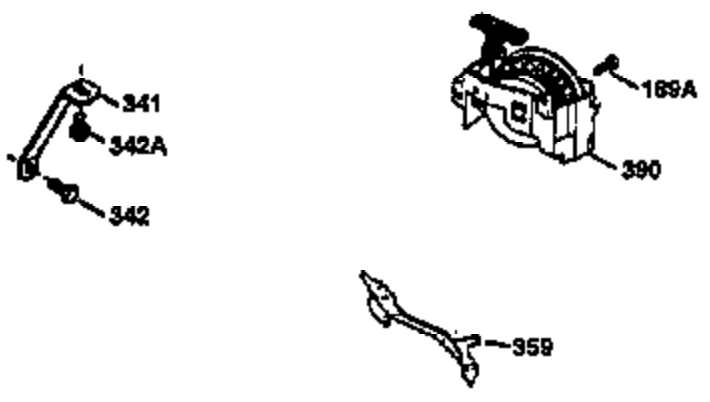

ILLUSTRATION SHOWS TYPICAL PARTS ONLY, ORDER BY PART NUMBER. PARTS NOT LISTED ARE SUPPLIED BY OEM.

Ref #	Part Number	Qty	Description
238	650806	2	Screw, 10-32 x 5/8"
239	34338	1	* Air Cleaner Gasket
245	34340	1	Air Cleaner Filter
250	34341B	1	Air Cleaner Cover
260	35484	1	Blower Housing
287	650926	2	Screw, 8-32 x 21/64"
298	28763	3	Screw, 10-32 x 35/64"
300	34476A	1	Fuel Tank (Incl. 292 & 301)
301	33032	1	Fuel Cap
390	590732	1	Rewind Starter (NOTE: This engine could have been built with 590688 starter. Refer to the design of the air intake louvers for part identification. Individual starter parts do not interchange.)