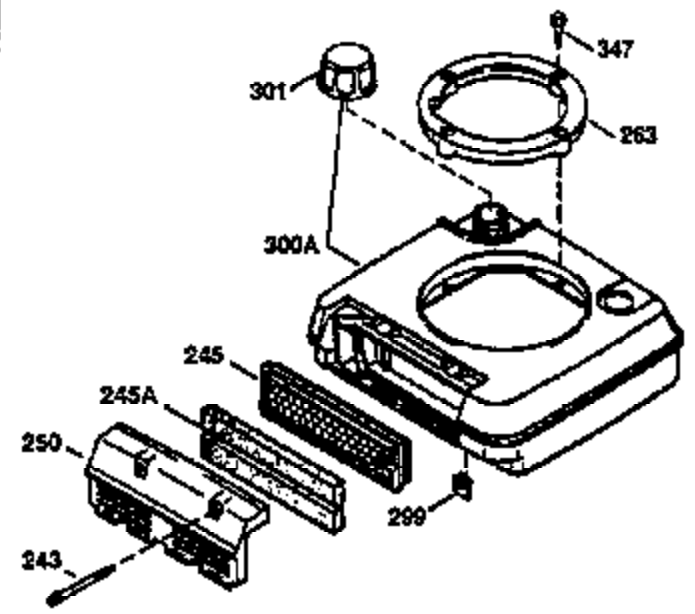

ILLUSTRATION SHOWS TYPICAL PARTS ONLY, ORDER BY PART NUMBER. PARTS NOT LISTED ARE SUPPLIED BY OEM.

Ref #	Part Number	Qty	Description
238	650806	2	Screw, 10-32 x 5/8"
239	34338	1	* Air Cleaner Gasket
245	34340	1	Air Cleaner Filter
250	34341B	1	Air Cleaner Cover
260	35484	1	Blower Housing
287	650926	2	Screw, 8-32 x 21/64"
298	28763	3	Screw, 10-32 x 35/64"
300	34476A	1	Fuel Tank (Incl. 292 & 301)
301	33032	1	Fuel Cap
390	590732	1	Rewind Starter (NOTE: This engine could have been built with 590738 starter. Refer to the design of the rope pulley strength ribs for part identification. Individual starter parts do not interchange. Refer to service bulletin 116).