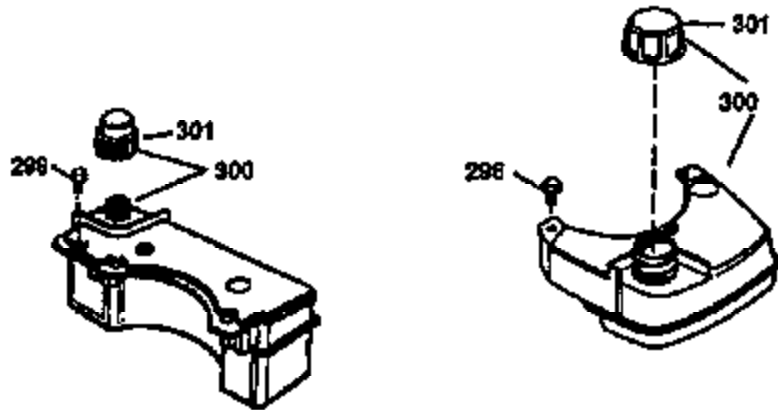

ILLUSTRATION SHOWS TYPICAL PARTS ONLY, ORDER BY PART NUMBER. PARTS NOT LISTED ARE SUPPLIED BY OEM.

Ref #	Part Number	Qty	Description
238	650806	2	Screw, 10-32 x 5/8"
239	34338	1	* Air Cleaner Gasket
245	34340	1	Air Cleaner Filter
250	34341B	1	Air Cleaner Cover
260	35484	1	Blower Housing
287	650926	2	Screw, 8-32 x 21/64"
298	28763	3	Screw, 10-32 x 35/64"
300	34476A	1	Fuel Tank (Incl. 292 & 301)
301	33032	1	Fuel Cap
390	590732	1	Rewind Starter (NOTE: This engine could have been built with 590738 starter. Refer to the design of the rope pulley strength ribs for part identification. Individual starter parts do not interchange. Refer to service bulletin 116).