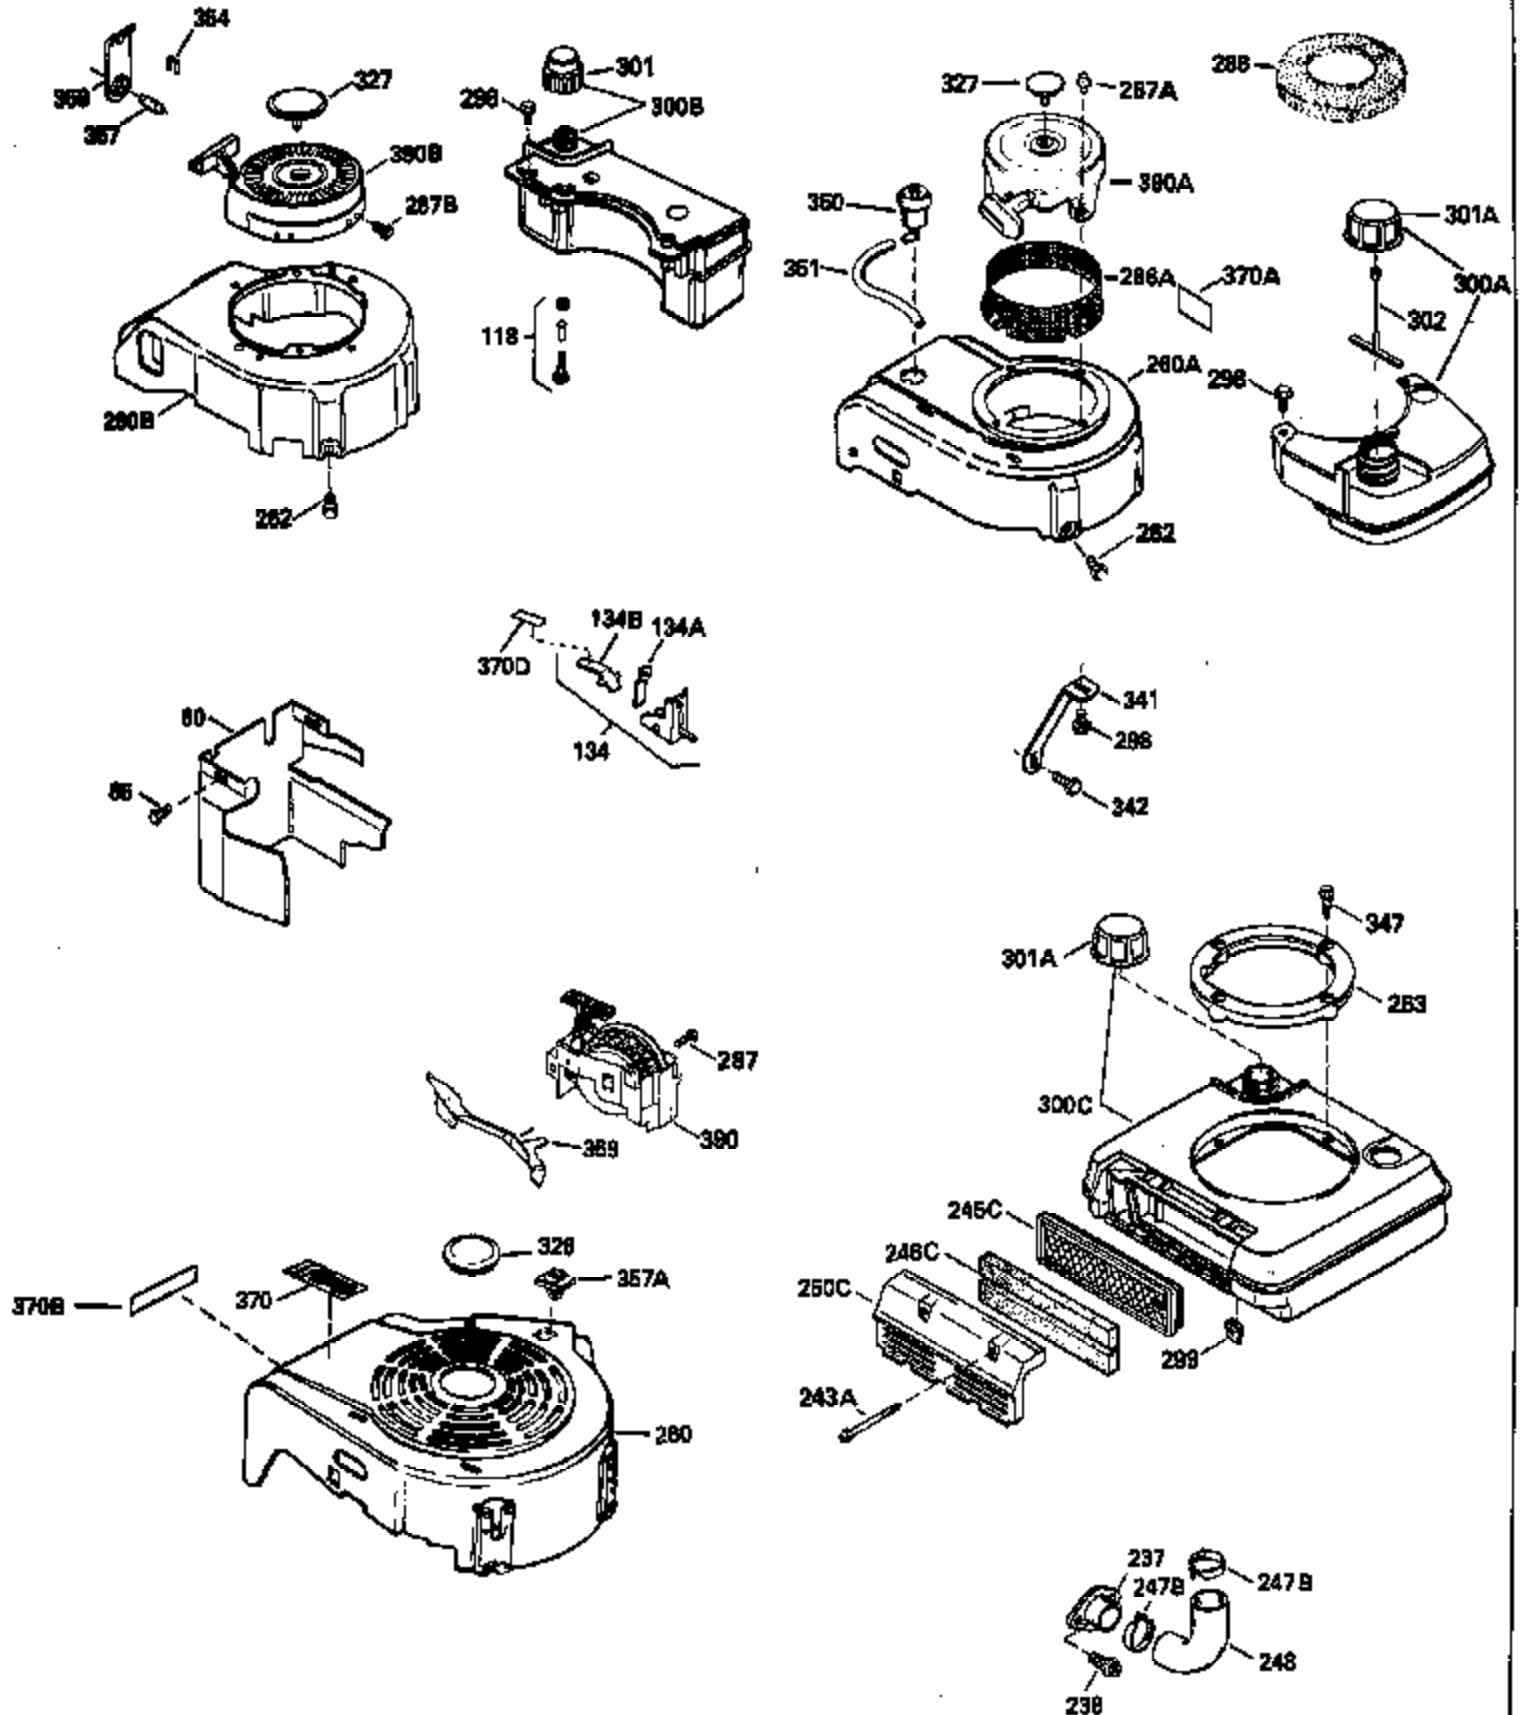

Ref #	Part Number	Qty	Description
400	33238C		* Gasket Set (Incl. items marked *)
420	730225		SAE 30, 4-Cycle Engine Oil (Quart)

ILLUSTRATION SHOWS TYPICAL PARTS ONLY. ORDER BY PART NUMBER. PARTS NOT LISTED ARE SUPPLIED BY OEM.