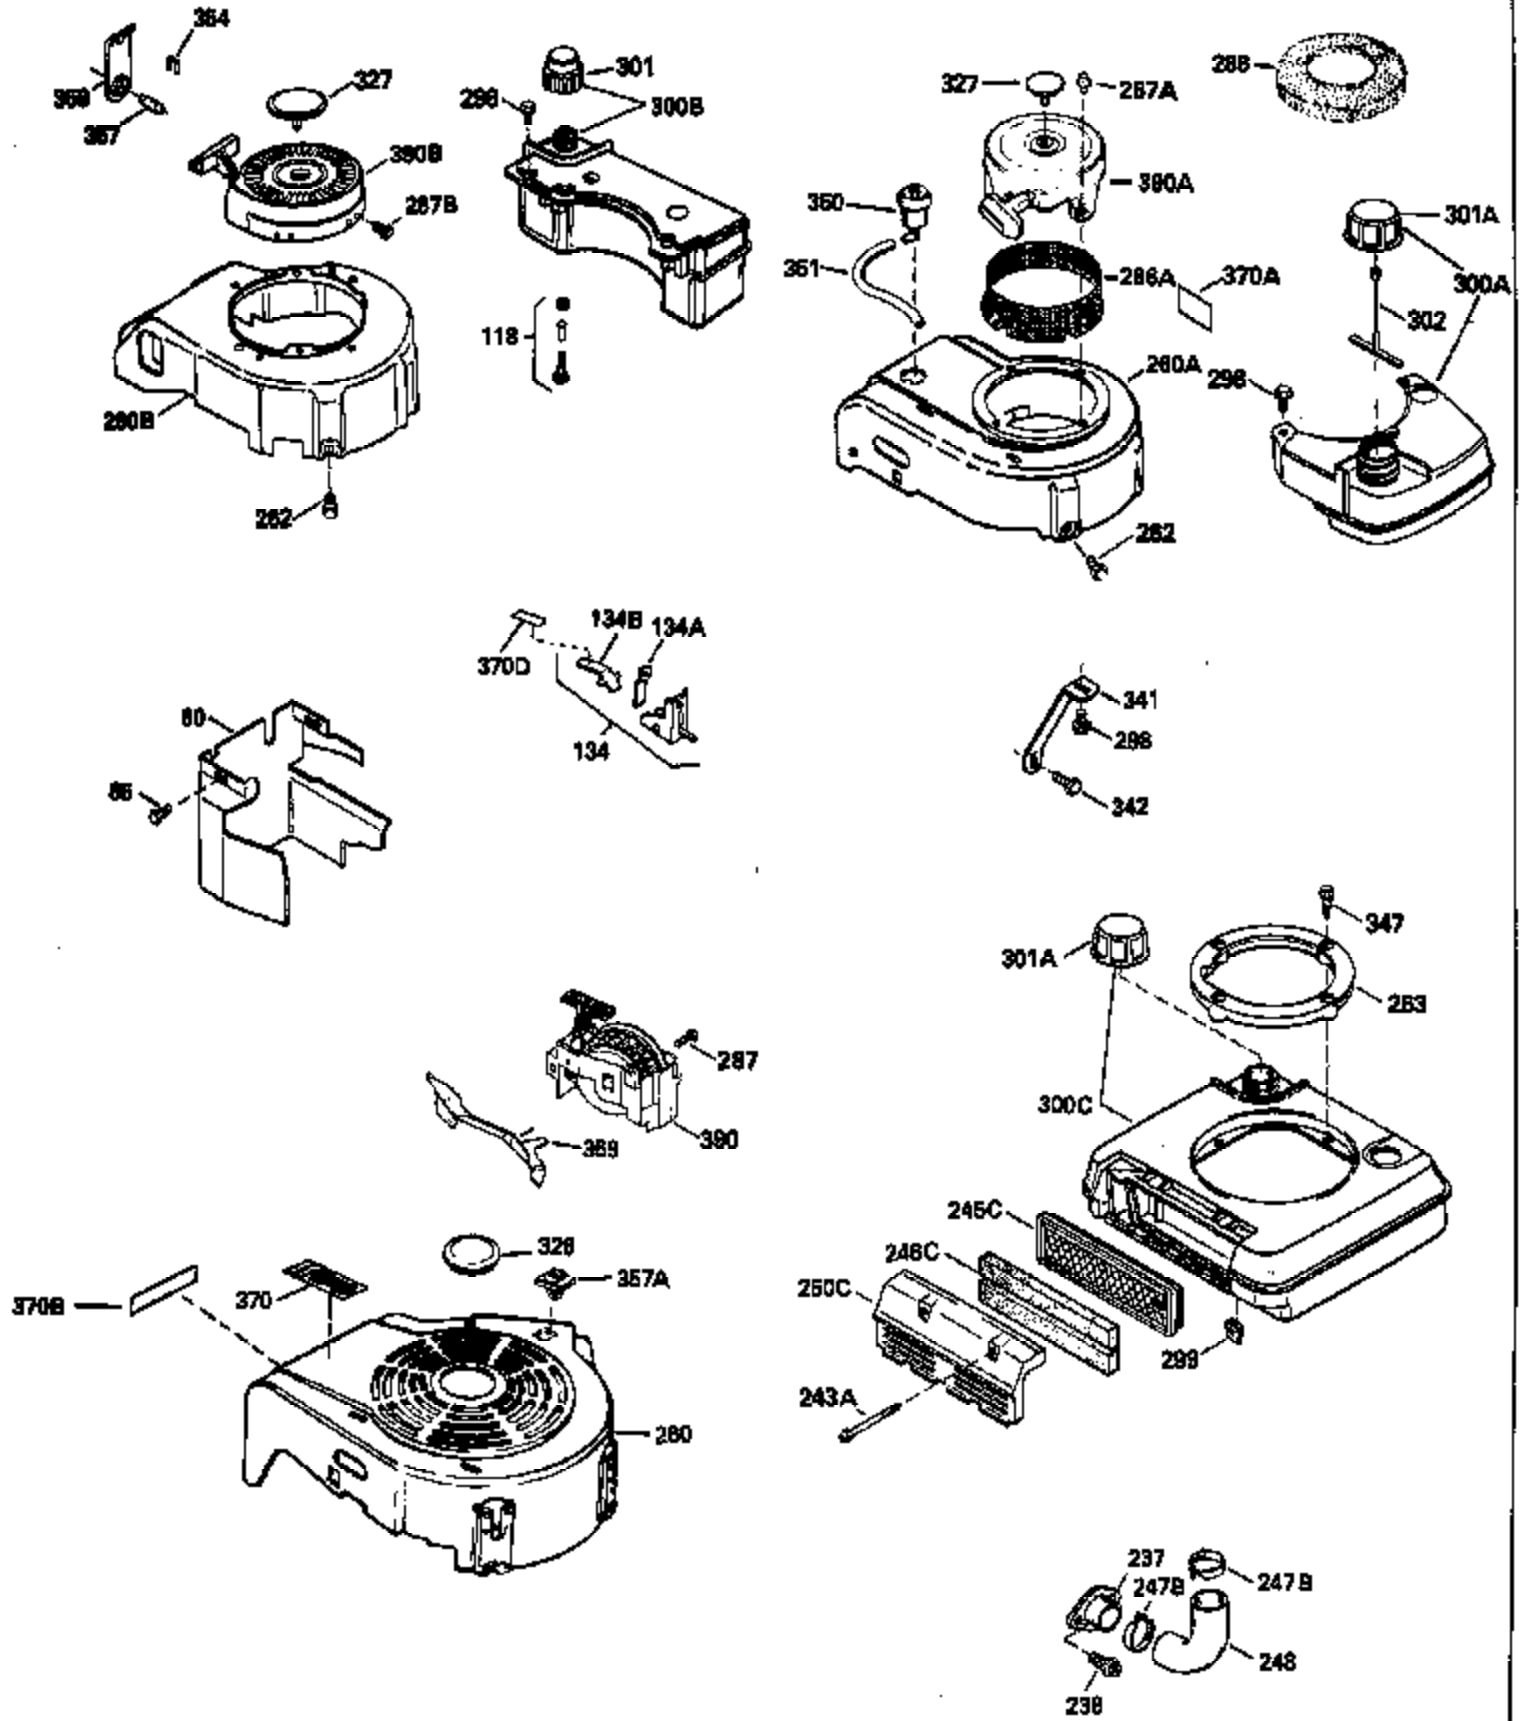

ILLUSTRATION SHOWS TYPICAL PARTS ONLY. ORDER BY PART NUMBER. PARTS NOT LISTED ARE SUPPLIED BY OEM.

Ref #	Part Number	Qty	Description
118	730194		Rope Guide Kit (Use as required with 34476 fuel tank)
237	32971		Adapter, Air cleaner
238	650709		Screw, 10-32 x 7/16"
246C	35705		Filter, Pre-Air (Optional)
260A	34447		Housing, Blower
262	650831		Screw, 1/4-20 x 15/32"
286	35009		Screen, Starter cup
287A	650735		Screw, 10-24 x 3/8" (Use as required)
287A			Pop Rivet, (3/16" Dia.)(Purchase locally)
301	33032		Fuel Cap
370A	34346		Decal, Instruction
390A	590420A		Rewind Starter (Refer to Division 5, Section C, page 25 or Fiche 8, Grid G-7 for breakdown)