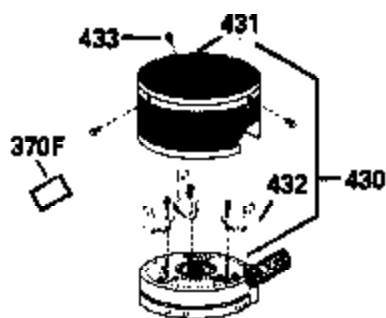

Ref #	Part Number	Qty	Description
189	650839		Screw, 1/4-20 x 3/8"
190	35831		Lever, Brake
191	35015B		Bracket Assy., S.E. Brake (Incl. 195)
194	32309		Ring, Retaining
195	610973		Terminal Assy.
210	27793		Clip, Conduit
211	28942		Screw, 10-32 x 3/8"
274	26754A		* Gasket, Exhaust (Use as required)
277	650795		Screw, 1/4-20 x 2-1/4"
277A	30063		Screw, 1/4-20 x 1/2" (Use as required)
370F	34387		Decal, Instruction (Optional)
415	730162		Muffler Adap.Kit(Incl.274,277A)(Use a s req.)
430	730574		Debris Screen Kit (Incl. 370F,431-433)(Opt.)
431	35596		Screen, Debris (Optional)
432	35597		Bracket, Debris screen (Optional)
433	650910		Screw, 8-32 x 1/4" (Optional)