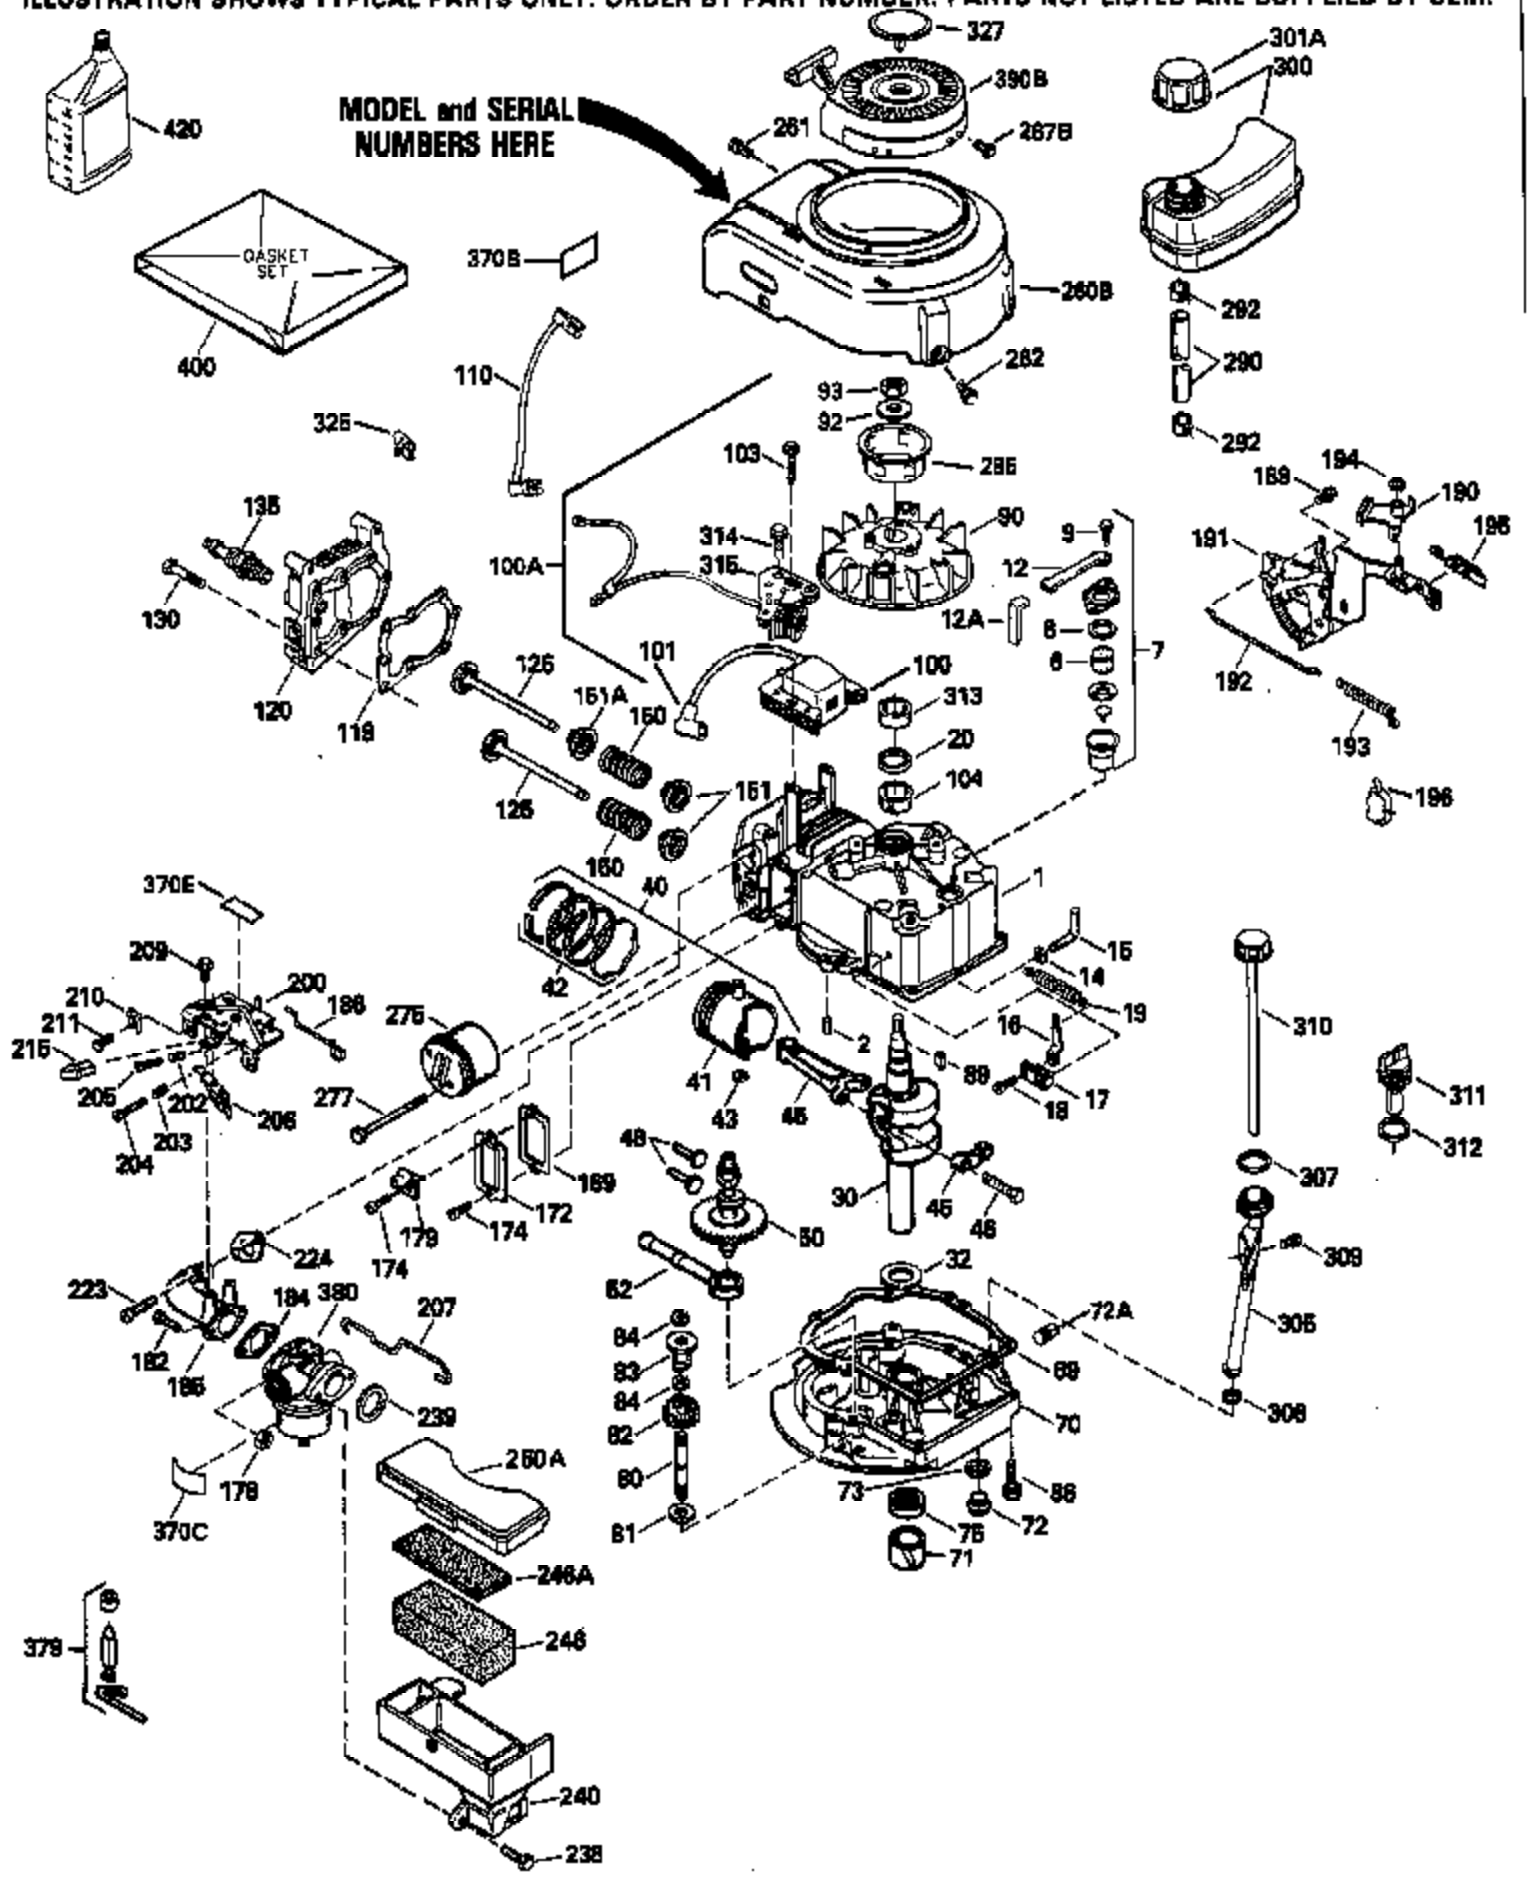

ILLUSTRATION SHOWS TYPICAL PARTS ONLY. ORDER BY PART NUMBER. PARTS NOT LISTED ARE SUPPLIED BY OEM.

Ref #	Part Number	Qty	Description
1	34975		Cylinder Ass'y. (Incl. 2, 8, 9 & 20) (2-1/2")
2	26727		Pin, Dowel
6	33734		Element, Breather
7	34214A		Breather Ass'y. (Incl. 6, 8, 9, 12 & 12A)
8	33735		* Gasket, Breather
9	30200		Screw, 10-24 x 9/16"
12	33886		Tube, Breather
12A	34695		Elbow, Breather tube
14	28277		Washer
15	30589		Rod, Governor (Incl. 14)
16	31383A		Lever, Governor
17	31335		Clamp, Governor lever
18	650548		Screw, 8-32 x 5/16"
19	31361		Spring, Extension
20	32600		Seal, Oil
30	34473		Crankshaft Ass'y.
40	34514		Piston, Pin & Ring Set (Std.) (2-1/2" Bore)
40	34515		Piston, Pin & Ring Set (.010" OS)
40	34516		Piston, Pin & Ring Set (.020" OS)
41	32538B		Piston & Pin Ass'y. (Incl. 43)(Std.)(2-1/2")
41	32548B		Piston & Pin Ass'y. (Incl. 43) (.010" OS)
41	32549B		Piston & Pin Ass'y. (Incl. 43) (.020" OS)
42	28986		Ring Set (Std.) (2-1/2" Bore)
42	28987		Ring Set (.010" OS)
42	28988		Ring Set (.020" OS)
43	20381		Ring, Piston pin retaining
45	30963B		Rod Assy., Connecting (Incl. 46)
46	32610A		Bolt, Connecting rod
48	27241		Lifter, Valve
50	33553		Camshaft (MCR)
52	29914		Oil Pump Assy.
69	35261		* Gasket, Mounting flange
70	30571A		Flange Ass'y. (Incl. 72, 73, 75, 80 & 311)
72	30572		Plug, Oil drain (Incl. 73)
73	28833		* Drain Plug Gasket (Not req. W/plastic plug)
75	26208		Seal, Oil
80	30574		Shaft, Governor
81	30590A		Washer, Flat
82	30591		Gear Assy., Governor (Incl. 81)
83	30588A		Spool, Governor
84	29193		Ring, Retaining
86	650488		Screw, 1/4-20 x 1-1/4"
89	611004		Flywheel Key
90	611046A		Flywheel
92	650815		Washer, Belleville
93	650816		Nut, Flywheel
100	730207		Magneto-to-Solid State Conversion Kit (Includes solid state module, solid state flywheel key, and instructions.)(Use as required on external ignition engines only.)
100	34443A		Solid State Assy.
103	650814		Screw, Torx T-15, 10-24 x 1"
110	34961		Ground Wire
119	29953C		* Gasket, Cylinder head
120	34335		Head, Cylinder
125	29313C		Exhaust Valve (Std.) (Incl. 151)
125	29315C		Exhaust Valve (1/32" OS) (Incl. 151)
126	29314B		Intake Valve (Std.) (Incl. 151)