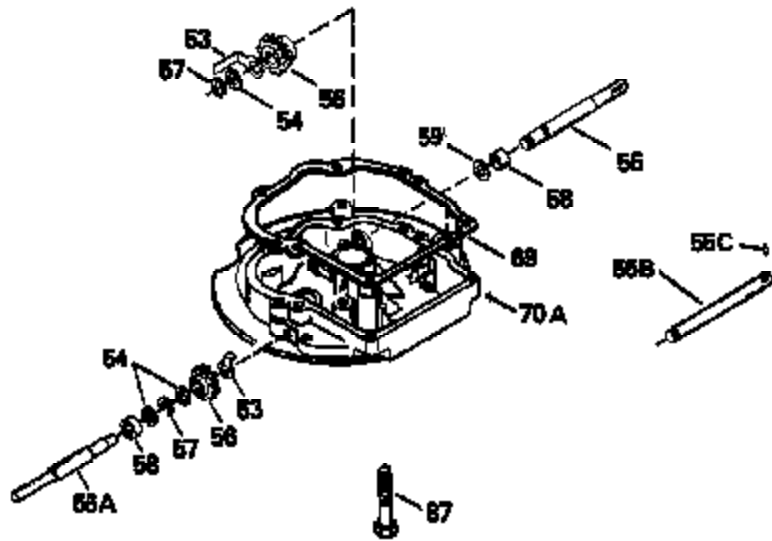

Ref #	Part Number	Qty	Description
19	31361		Spring, Extension
69	35261		* Gasket, Mounting flange
182	6201		Screw, 1/4-28 x 7/8"
185	31384A		Pipe, Intake (Incl. 224)
186	34337		Link, Governor spring
209	30200		Screw, 10-24 x 9/16"
223	650451		Screw, 1/4-20 x 1"
237	32971		Adapter, Air cleaner
238	650709		Screw, 10-32 x 7/16"
239A	35815		* Gasket, Air cleaner
245A	32972		Filter, Air cleaner
246B	35435		Filter, Pre-Air (Use as required)
247	33168		Clamp, Corbin