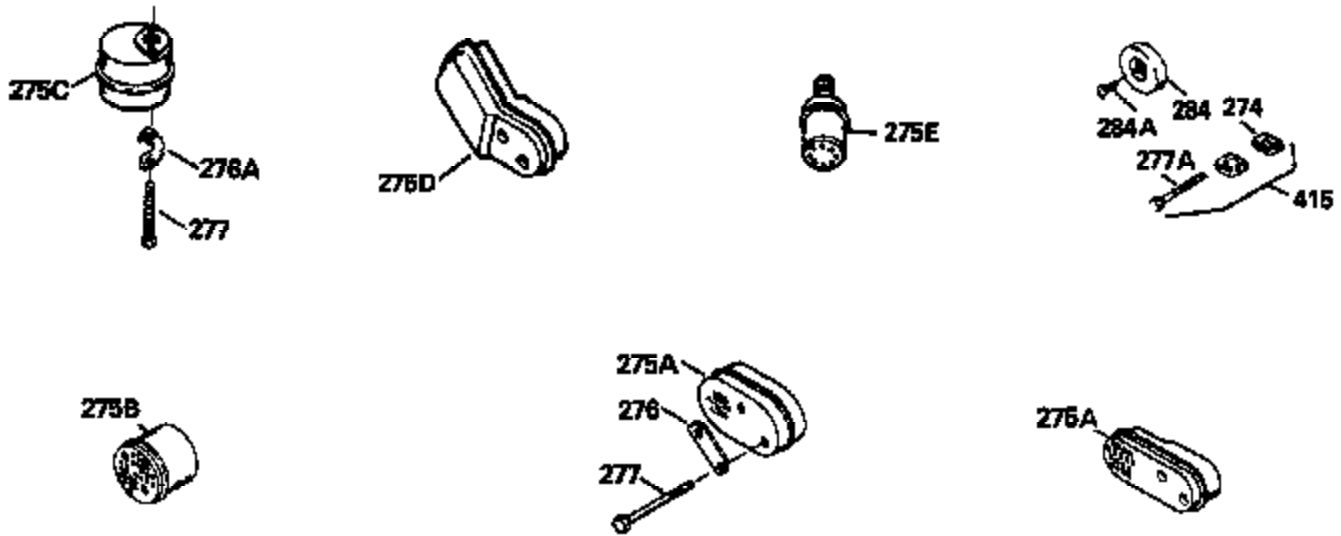

Ref #	Part Number	Qty	Description
189	650839		Screw, 1/4-20 x 3/8"
190	35831		Lever, Brake
191	35015B		Bracket Assy., S.E. Brake (Incl. 195)
194	32309		Ring, Retaining
195	610973		Terminal Assy.
210	27793		Clip, Conduit
211	28942		Screw, 10-32 x 3/8"
274	26754A		* Gasket, Exhaust (Use as required)
277	650795		Screw, 1/4-20 x 2-1/4"
277A	30063		Screw, 1/4-20 x 1/2" (Use as required)
370F	34387		Decal, Instruction (Optional)
415	730162		Muffler Adap.Kit(Incl.274,277A)(Use a s req.)
430	730574		Debris Screen Kit (Incl. 370F,431-433)(Opt.)
431	35596		Screen, Debris (Optional)
432	35597		Bracket, Debris screen (Optional)
433	650910		Screw, 8-32 x 1/4" (Optional)