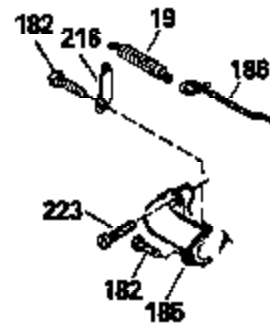

Ref #	Part Number	Qty	Description
19	31361		Spring, Extension
69	35261		* Gasket, Mounting flange
182	6201		Screw, 1/4-28 x 7/8"
185	31384A		Pipe, Intake (Incl. 224)
186	34337		Link, Governor spring
209	30200		Screw, 10-24 x 9/16"
223	650451		Screw, 1/4-20 x 1"
237	32971		Adapter, Air cleaner
238	650709		Screw, 10-32 x 7/16"
239A	35815		* Gasket, Air cleaner
245A	32972		Filter, Air cleaner
246B	35435		Filter, Pre-Air (Use as required)
247	33168		Clamp, Corbin