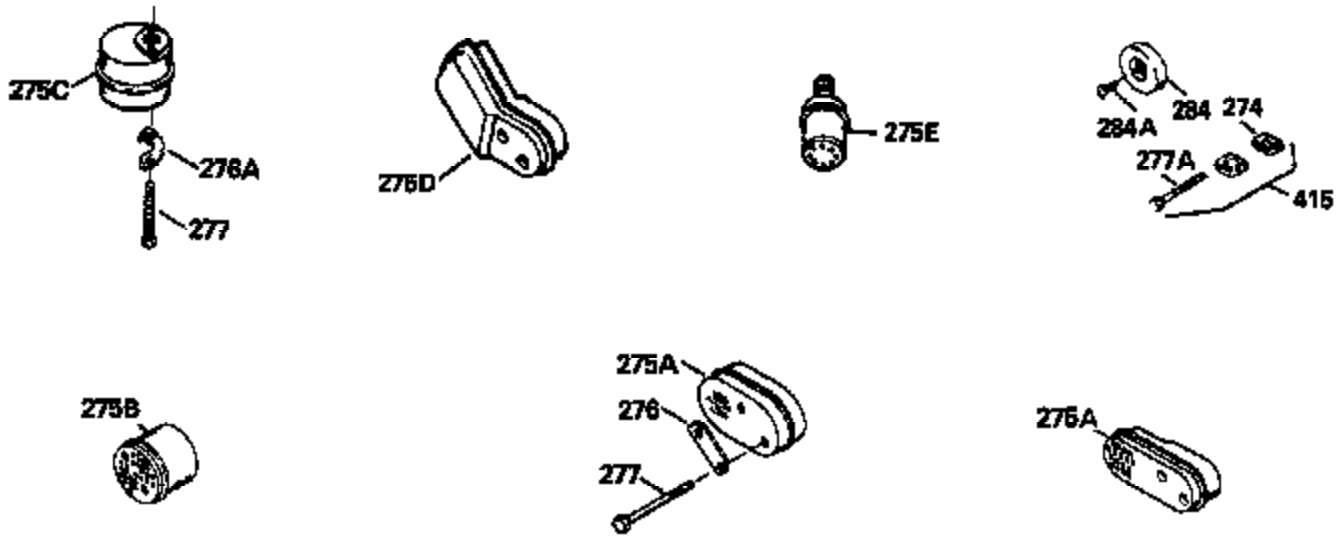

Ref #	Part Number	Qty	Description
110A	35017		Wire Harness Ass'y.
189A	650831		Screw, 1/4-20 x 15/32"
189B	650841		Washer
190	35831		Lever, Brake
191	35015B		Bracket Assy., S.E. Brake (Incl. 195)
194	32309		Ring, Retaining
195	610973		Terminal Assy.
210	27793		Clip, Conduit
211	28942		Screw, 10-32 x 3/8"
274	26754A		* Gasket, Exhaust (Use as required)
275A	391019		Muffler
277	650795		Screw, 1/4-20 x 2-1/4"
277A	30063		Screw, 1/4-20 x 1/2" (Use as required)
322	35013		Connector, Body
370F	34387		Decal, Instruction (Optional)
415	730162		Muffler Adap.Kit(Incl.274,277A)(Use a s req.)
430	730574		Debris Screen Kit (Incl. 370F,431-433)(Opt.)
431	35596		Screen, Debris (Optional)
432	35597		Bracket, Debris screen (Optional)
433	650910		Screw, 8-32 x 1/4" (Optional)