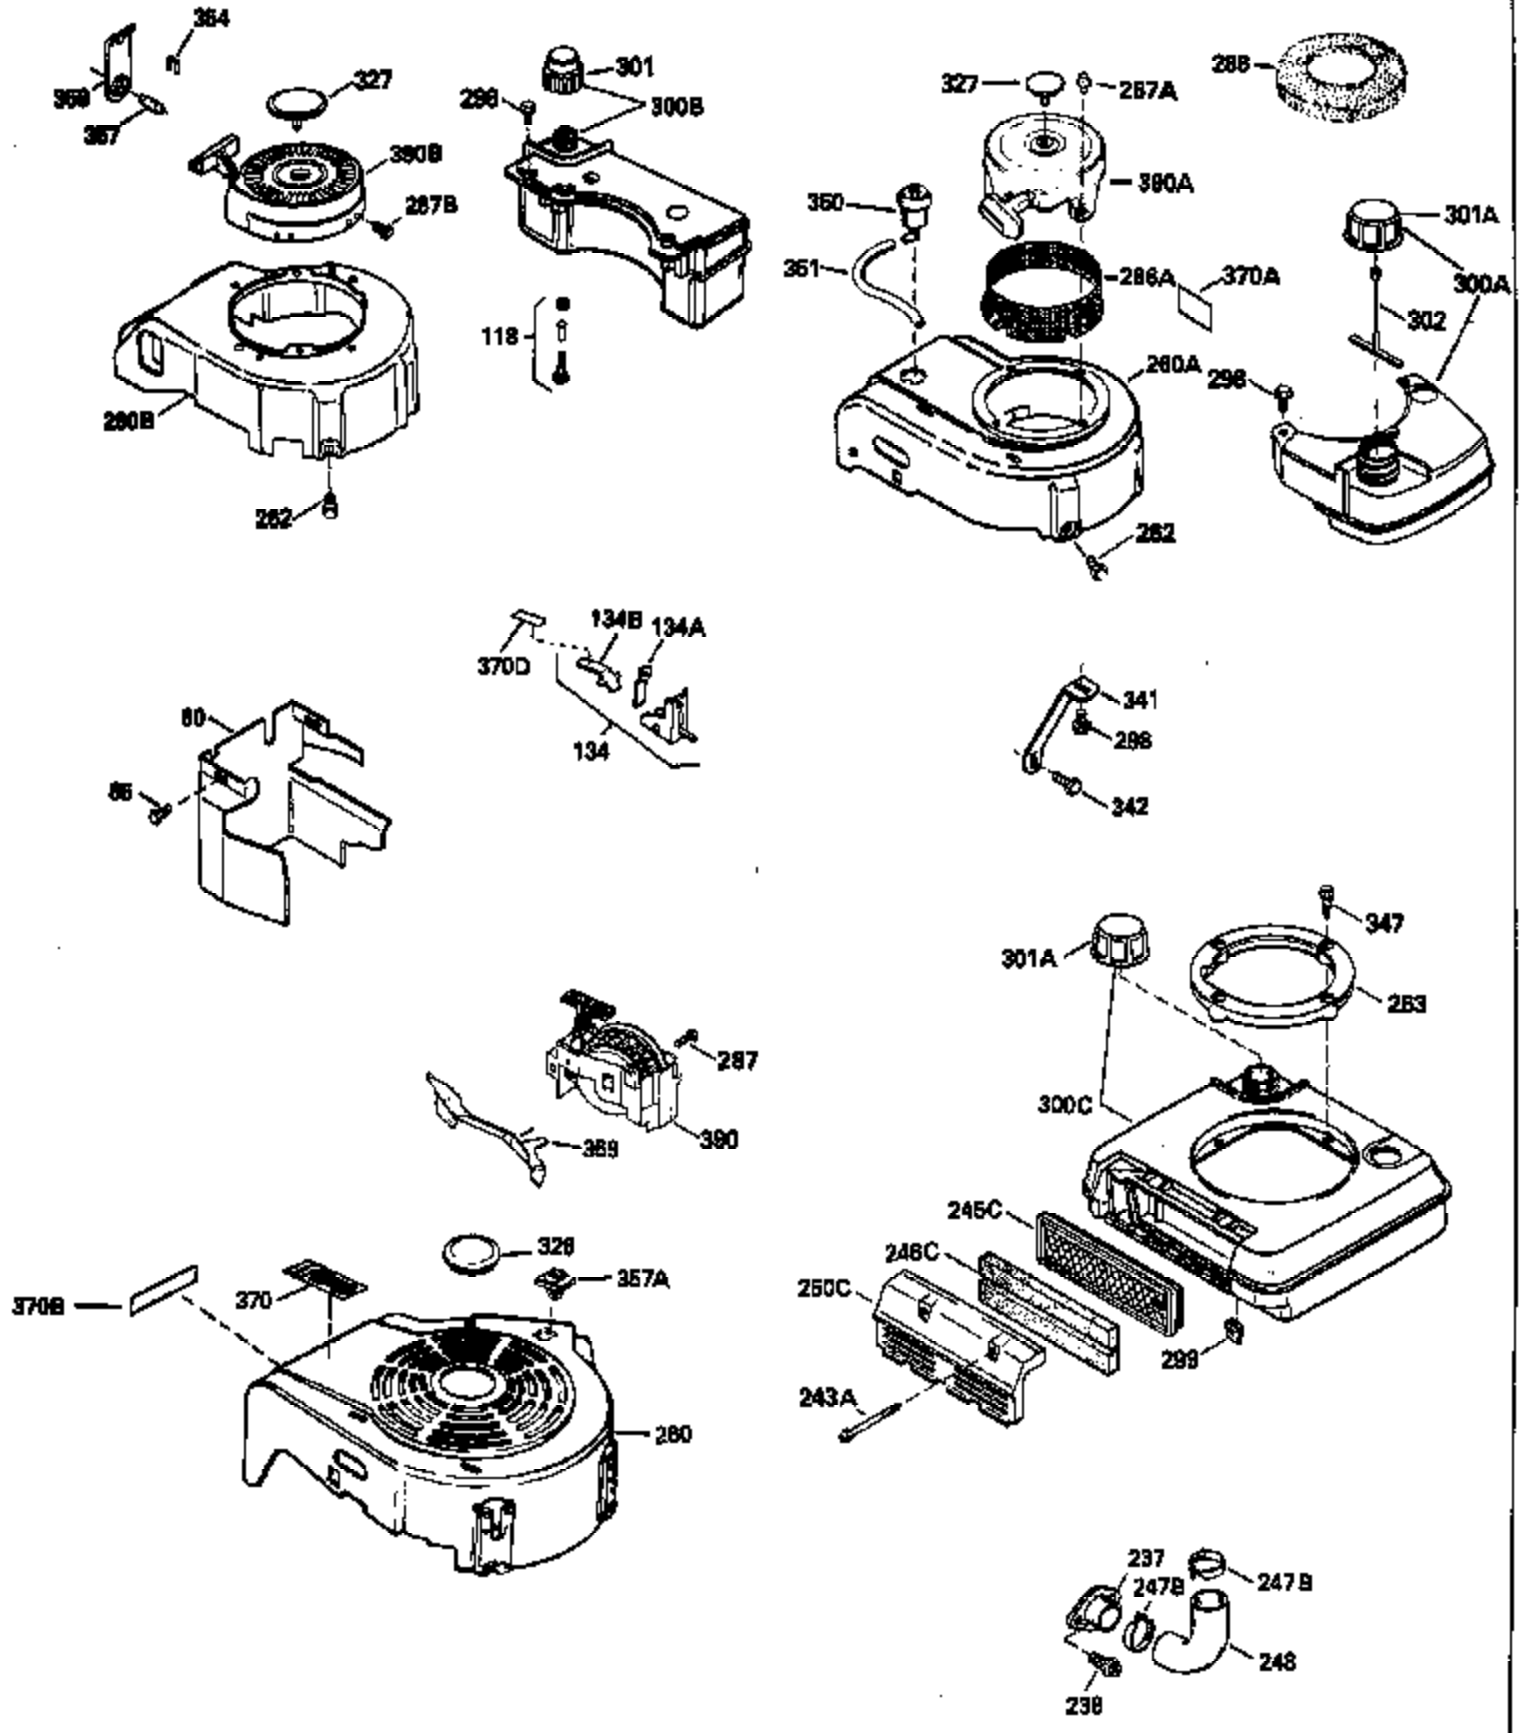

ILLUSTRATION SHOWS TYPICAL PARTS ONLY. ORDER BY PART NUMBER. PARTS NOT LISTED ARE SUPPLIED BY OEM.

Ref #	Part Number	Qty	Description
118	730194		Rope Guide Kit (Use as required with 34476 fuel tank)
238	650806		Screw, 10-32 x 5/8"
246C	35705		Filter, Pre-Air (Optional)
260A	34937		Housing, Blower
262	650831		Screw, 1/4-20 x 15/32"
286	35009		Screen, Starter cup
287A	650735		Screw, 10-24 x 3/8" (Use as required)
287A			Pop Rivet, (3/16" Dia.)(Purchase locally)
298	28763		Screw, 10-32 x 35/64"
300B	34476		Fuel Tank (Incl. 292 & 301)
301	33032		Fuel Cap
370	550223		Decal, Name
390A	590420A		Rewind Starter (Refer to Division 5, Section C, page 25 or Fiche 8, Grid G-7 for breakdown)