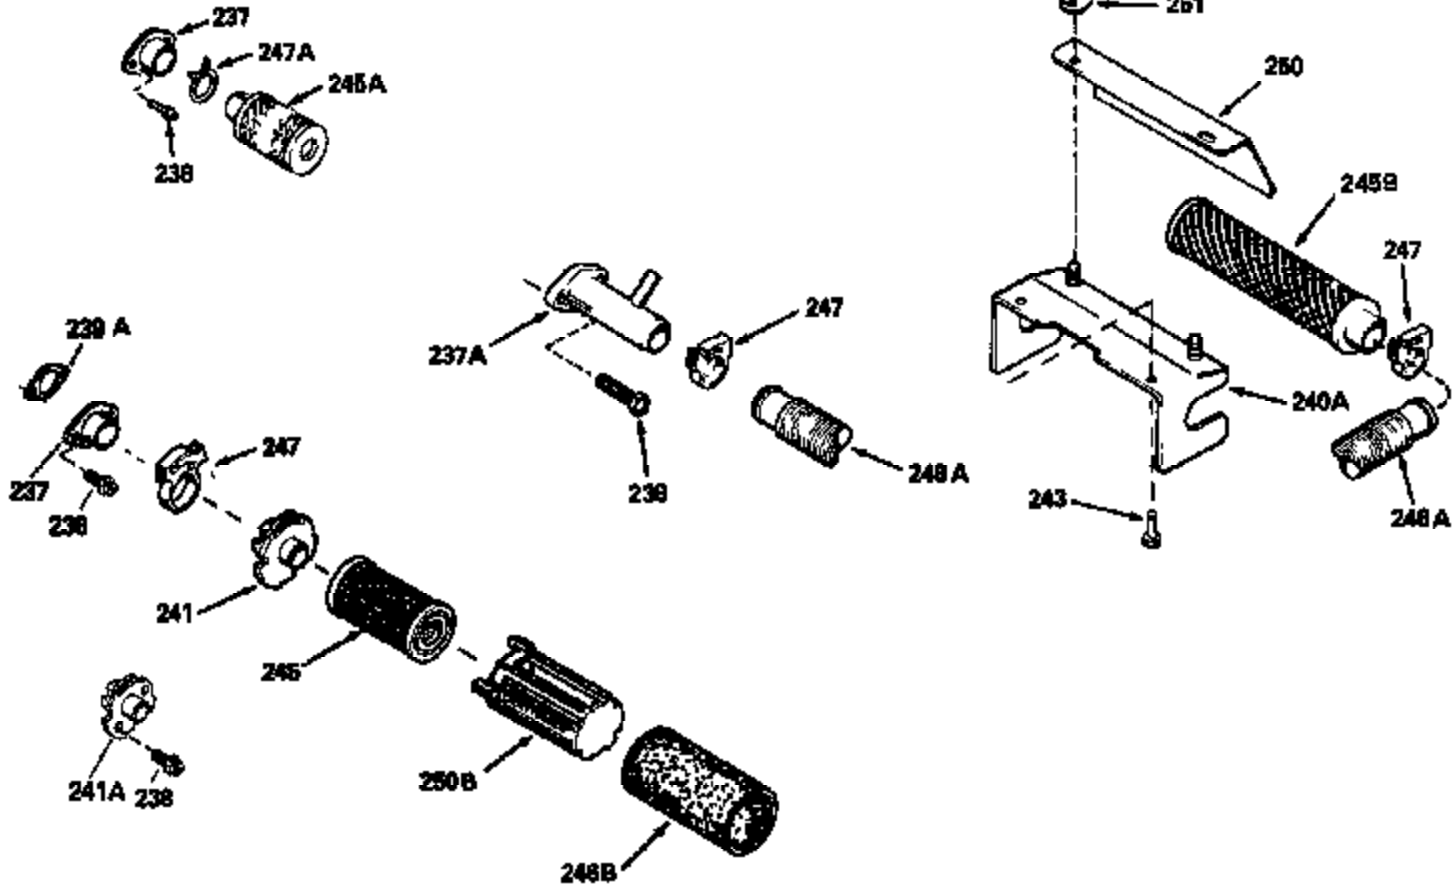

Ref #	Part Number	Qty	Description
19	31361		Spring, Extension
69	35261		* Gasket, Mounting flange
182	6201		Screw, 1/4-28 x 7/8"
185	31384A		Pipe, Intake (Incl. 224)
186	34337		Link, Governor spring
209	30200		Screw, 10-24 x 9/16"
223	650451		Screw, 1/4-20 x 1"
238	650806		Screw, 10-32 x 5/8"
246B	35435		Filter, Pre-Air (Use as required)