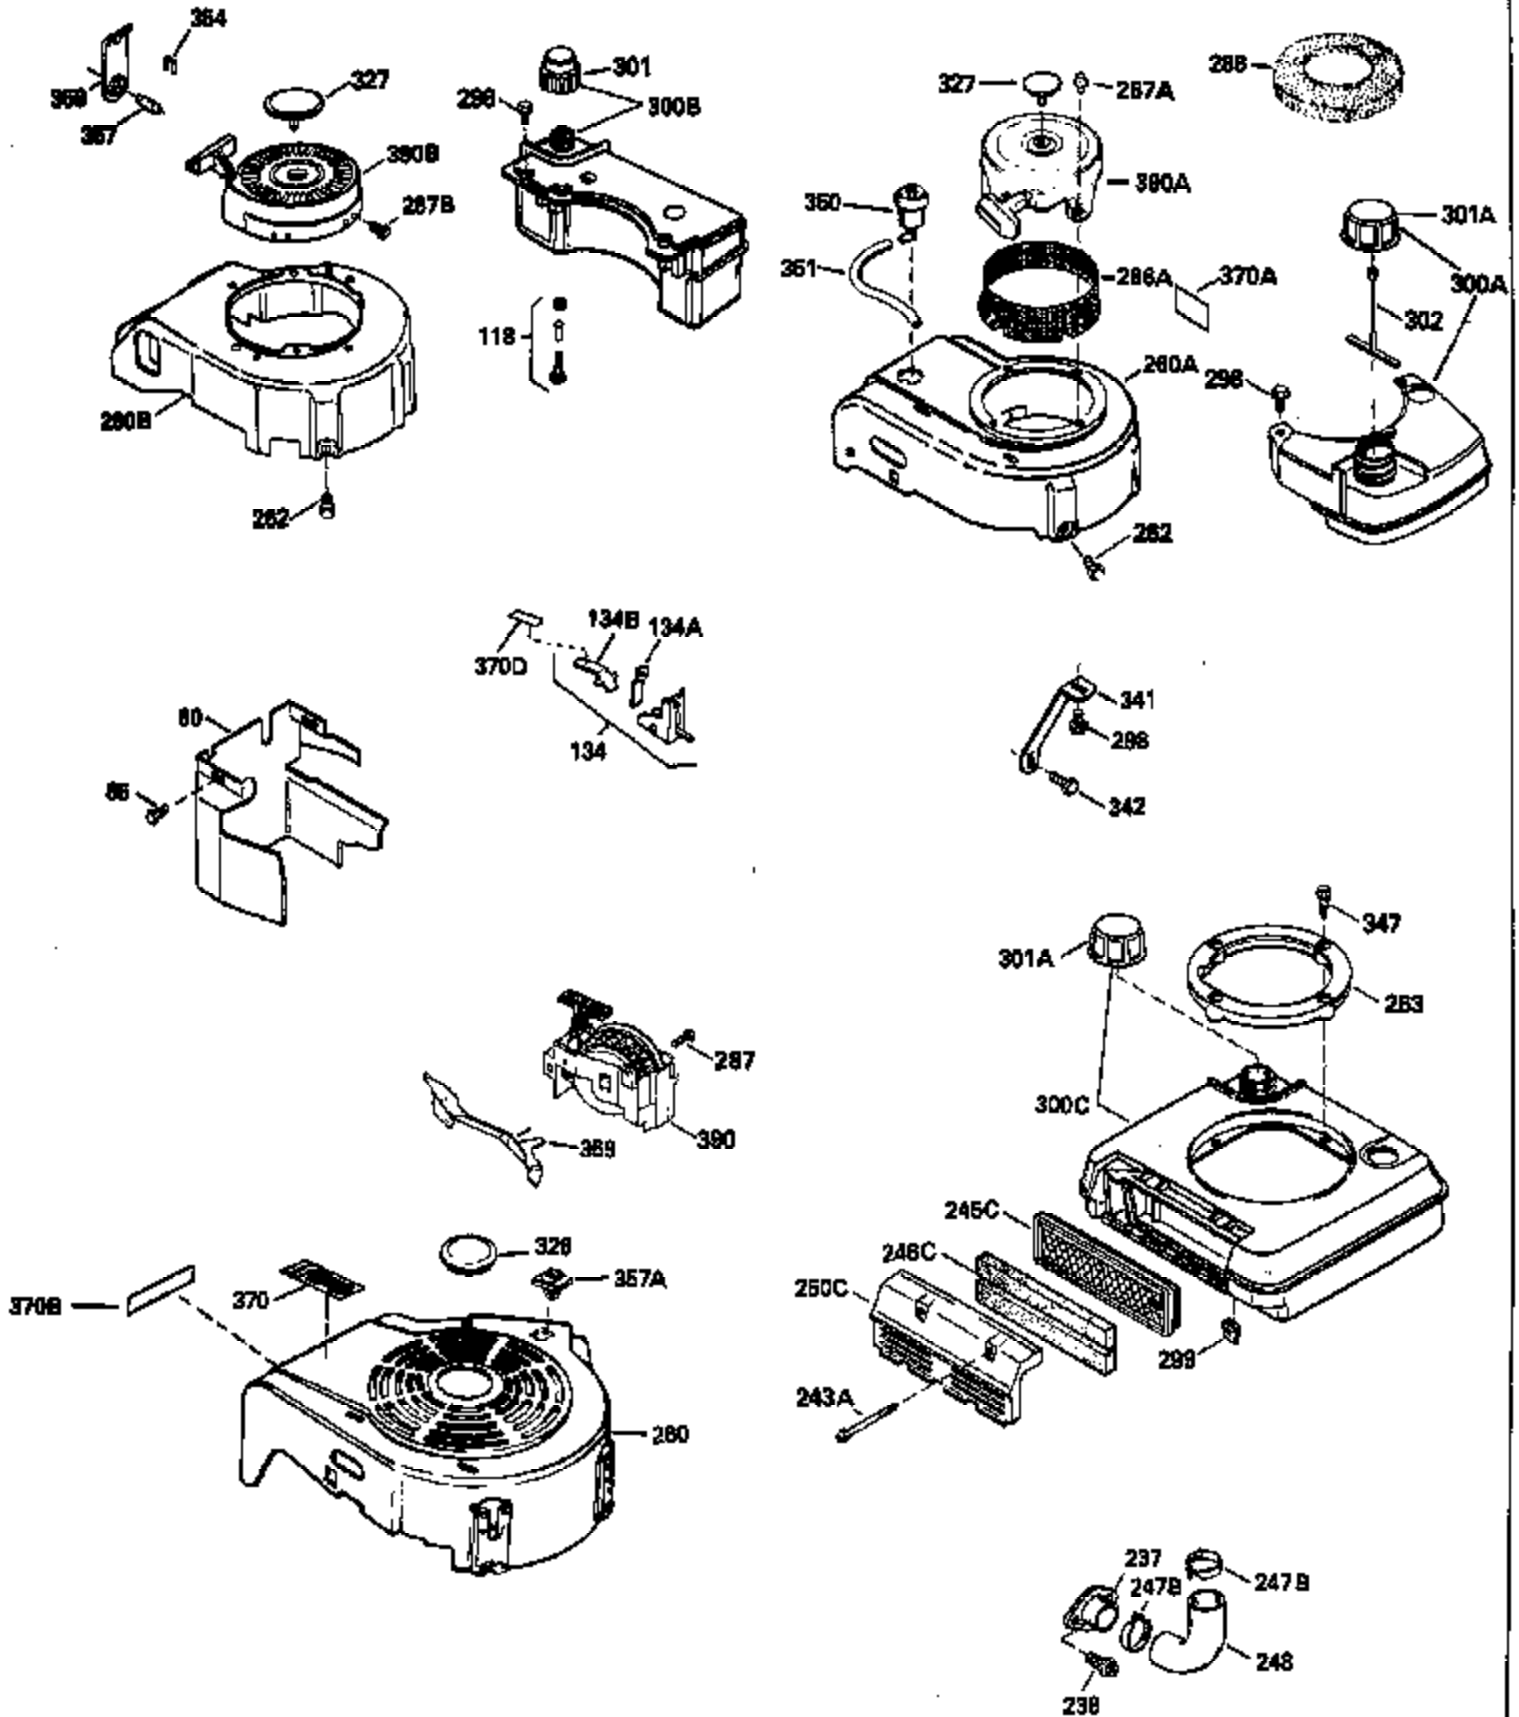

ILLUSTRATION SHOWS TYPICAL PARTS ONLY. ORDER BY PART NUMBER. PARTS NOT LISTED ARE SUPPLIED BY OEM.

Ref #	Part Number	Qty	Description
118	730194		Rope Guide Kit (Use as required with 34476 fuel tank)
238	650806		Screw, 10-32 x 5/8"
246C	35705		Filter, Pre-Air (Optional)
260A	35491		Housing, Blower
262	650831		Screw, 1/4-20 x 15/32"
287B	650884		Screw, 8-32 x 1/2"
287A	650735		Screw, 10-24 x 3/8" (Use as required)
287A			Pop Rivet, (3/16" Dia.)(Purchase locally)
301	33032		Fuel Cap
327	35932		Plug, Starter
354	35025		Staple (Not used on all models)
357	34985		Rope Stop & Staple Ass'y. (Incl. 354)
370	550223		Decal, Name
370A	34346		Decal, Instruction
390B	590621		Rewind Starter (Refer to Division 5, Section C, page 34 or Fiche 8, Grid G-9 for breakdown)