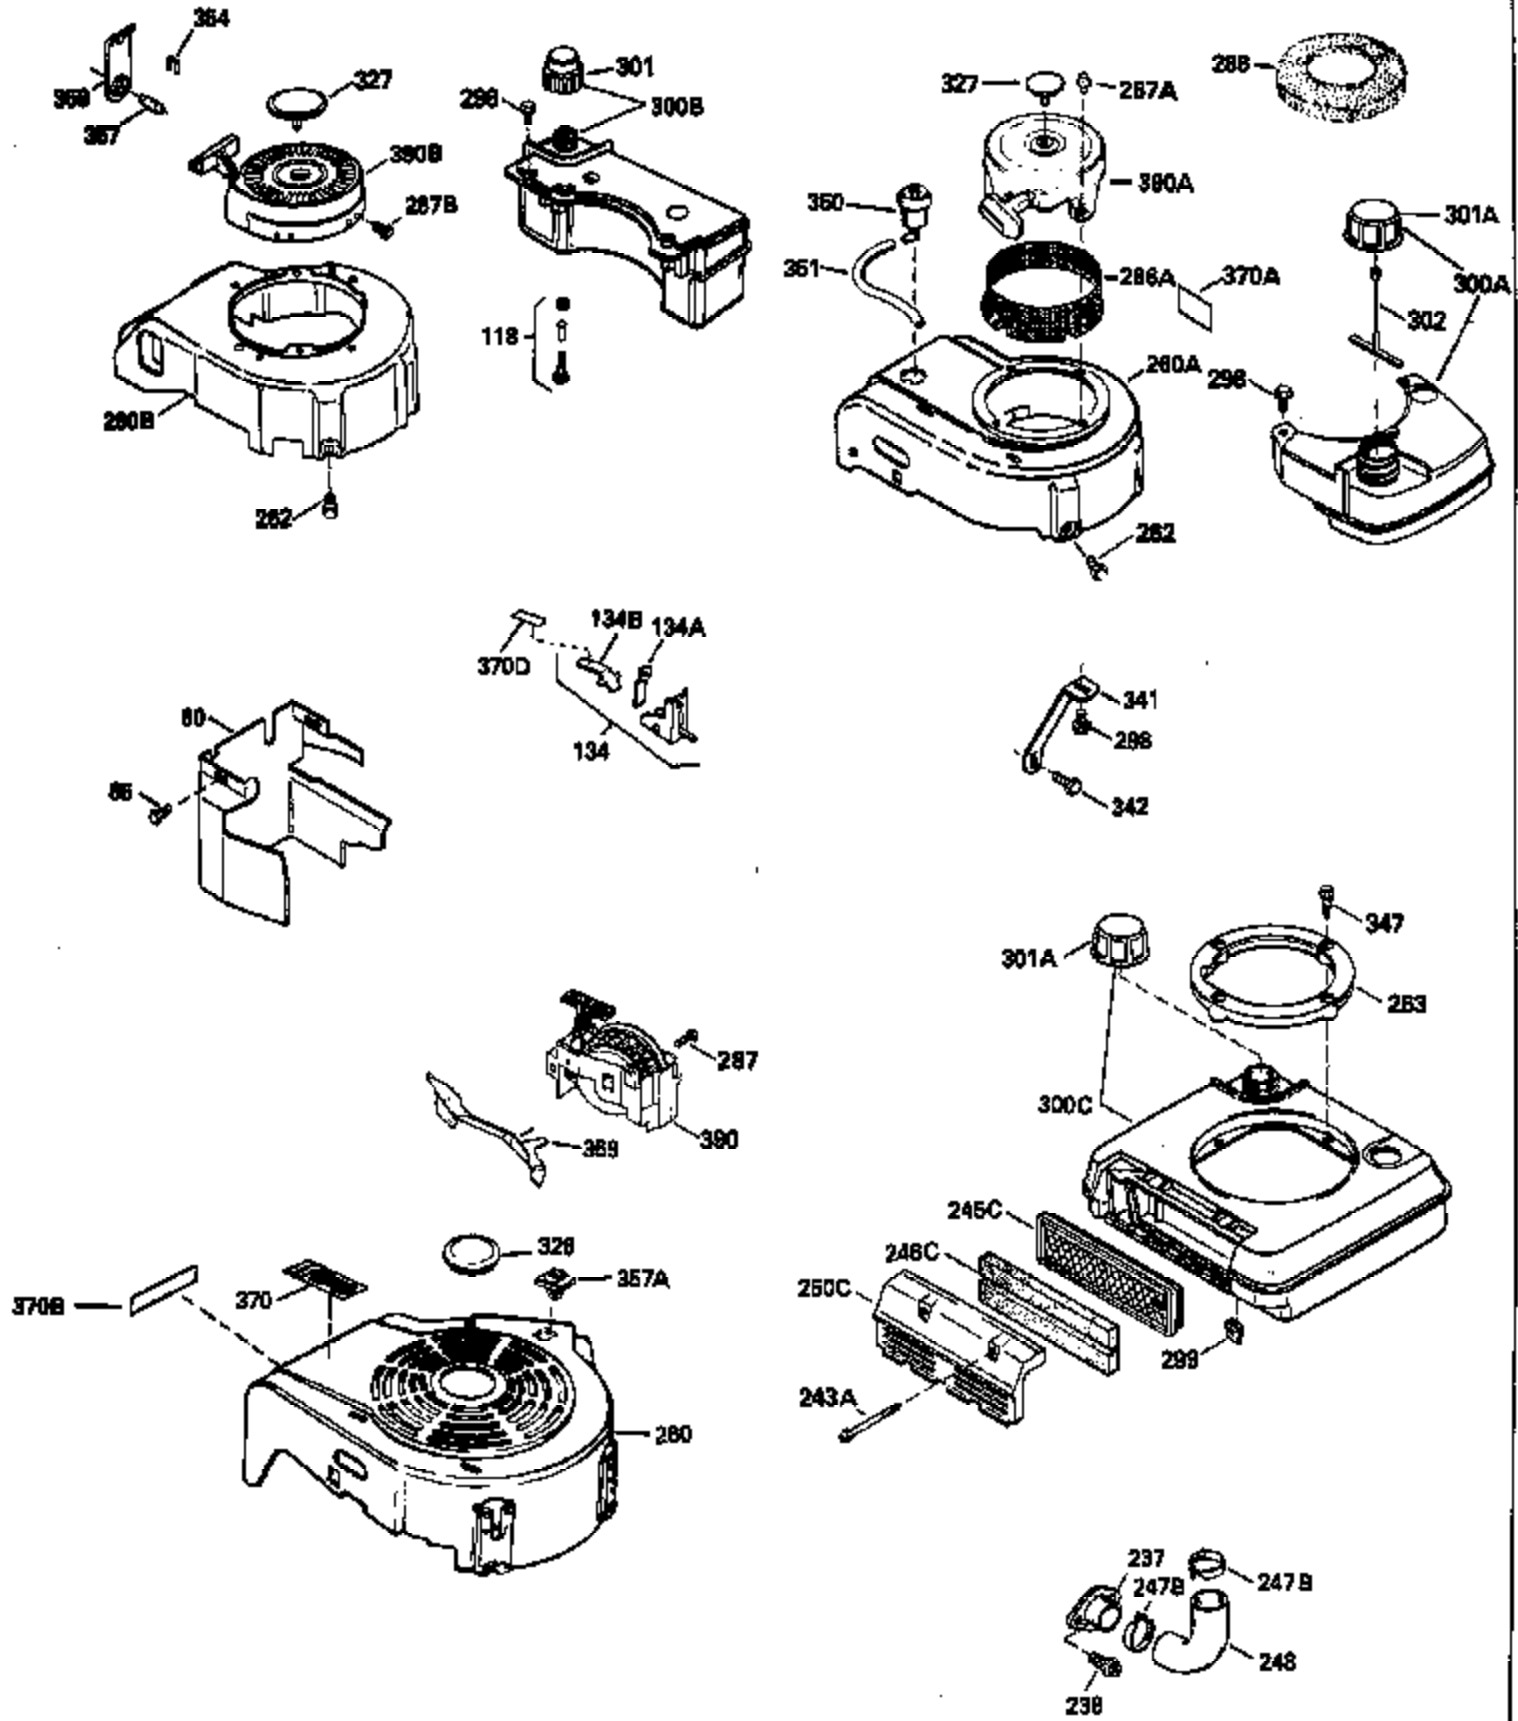

ILLUSTRATION SHOWS TYPICAL PARTS ONLY. ORDER BY PART NUMBER. PARTS NOT LISTED ARE SUPPLIED BY OEM.

Ref #	Part Number	Qty	Description
118	730194		Rope Guide Kit (Use as required with 34476 fuel tank)
238	650806		Screw, 10-32 x 5/8"
246C	35705		Filter, Pre-Air (Optional)
260	35127		Housing, Blower
262	650831		Screw, 1/4-20 x 15/32"
287A	650735		Screw, 10-24 x 3/8" (Use as required)
287A			Pop Rivet, (3/16" Dia.)(Purchase locally)
287	650802		Screw, 1/4-20 x 5/8"
298	28763		Screw, 10-32 x 35/64"
300B	34476		Fuel Tank (Incl. 292 & 301)
301	33032		Fuel Cap
326	34113		Plug, Screen
370	550223		Decal, Name
370A	34346		Decal, Instruction
390	590531		Side Mount Rewind Starter (Refer to Division 5, Section C, page 32 or Fiche 8, Grid G-8 for breakdown)