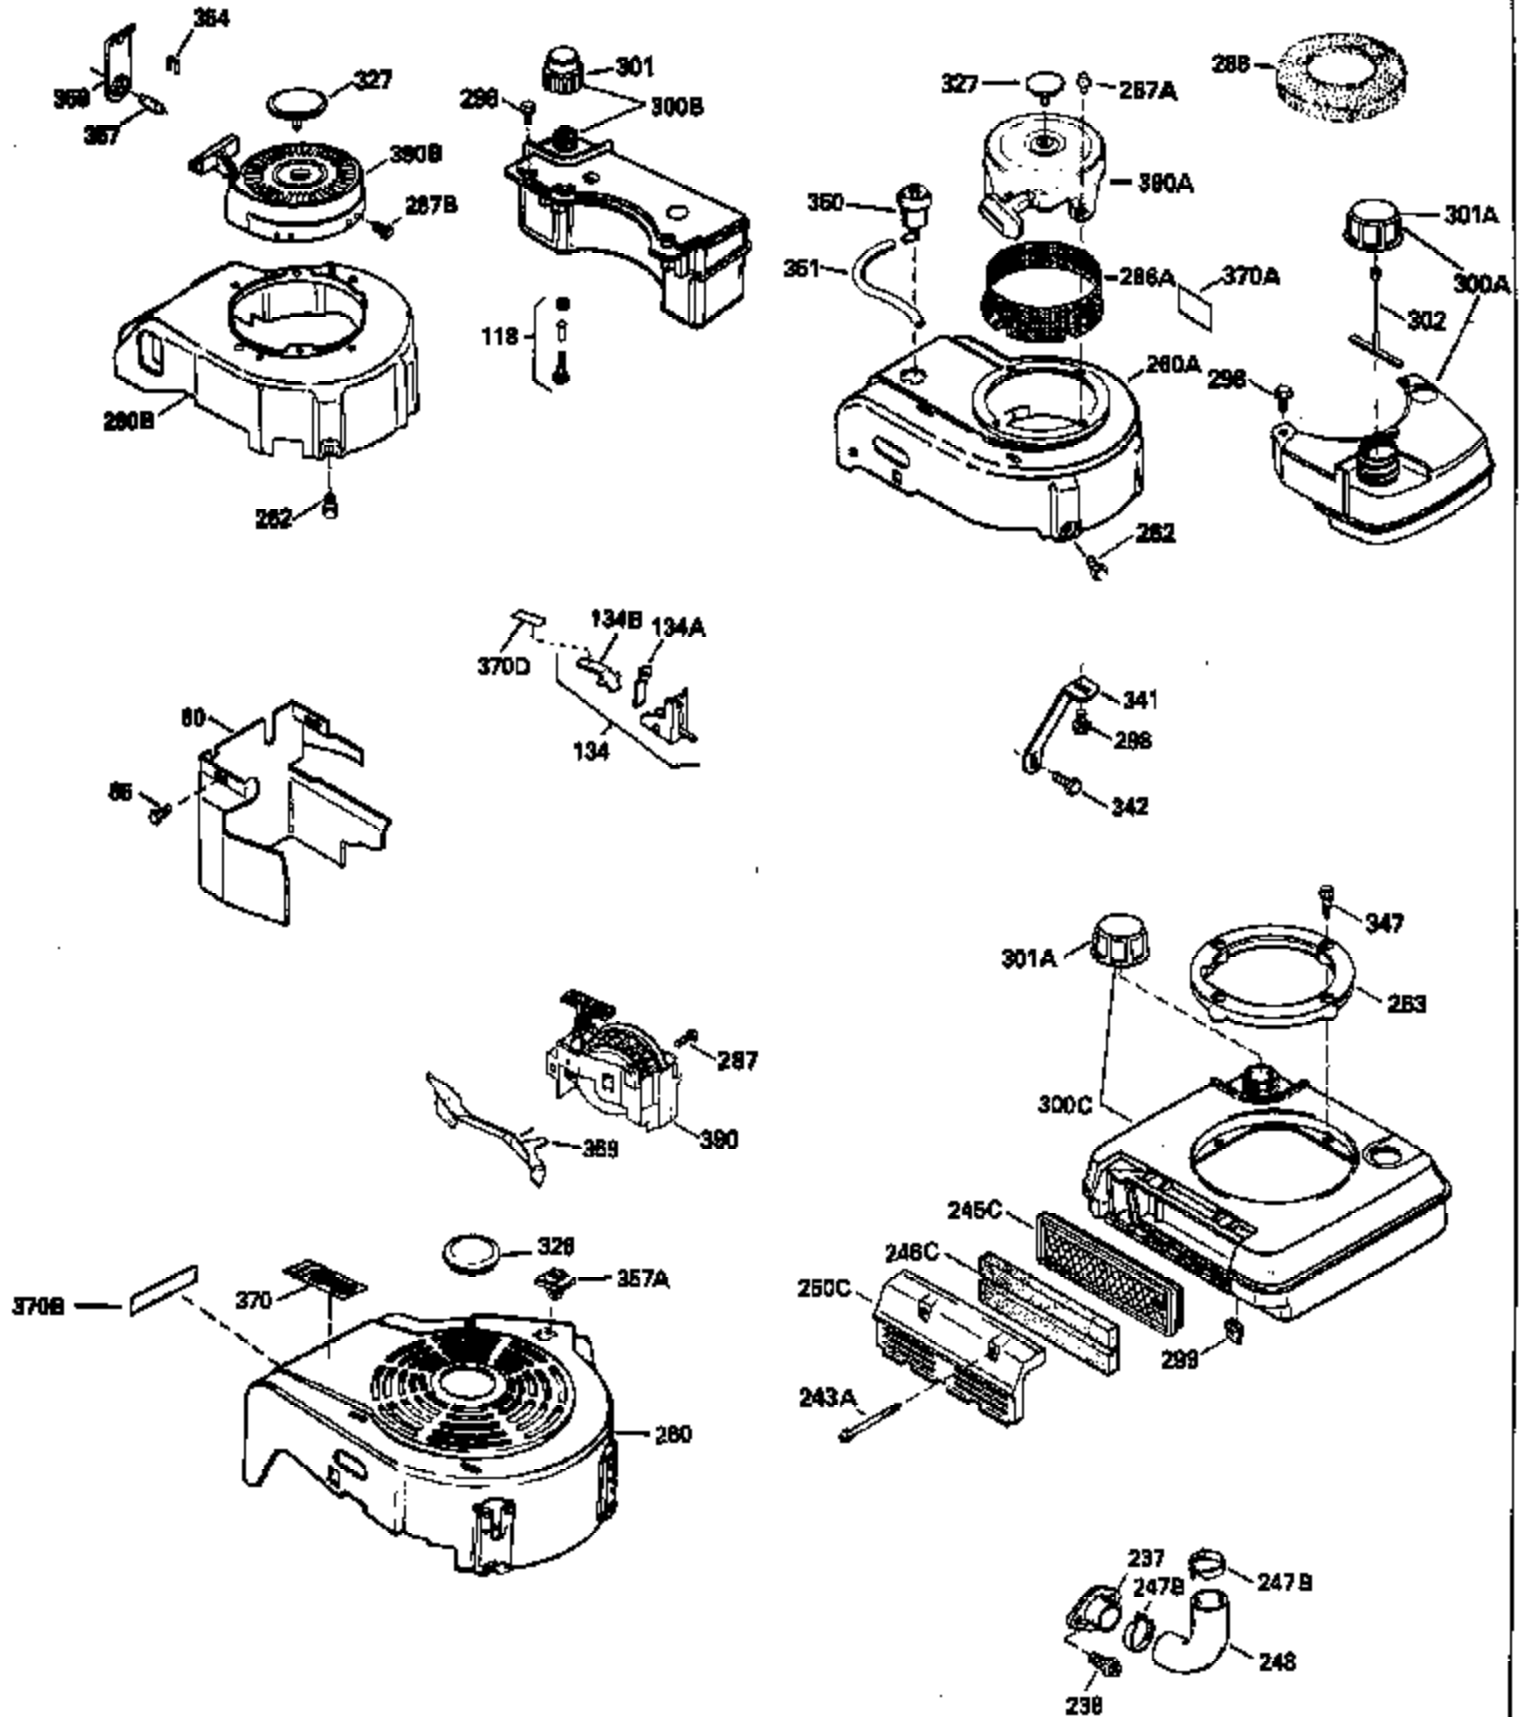

ILLUSTRATION SHOWS TYPICAL PARTS ONLY. ORDER BY PART NUMBER. PARTS NOT LISTED ARE SUPPLIED BY OEM.

Ref #	Part Number	Qty	Description
118	730194		Rope Guide Kit (Use as required with 34476 fuel tank)
238	650806		Screw, 10-32 x 5/8"
246C	35705		Filter, Pre-Air (Optional)
260A	34859		Housing, Blower
262	650831		Screw, 1/4-20 x 15/32"
286	35009		Screen, Starter cup
287A	650735		Screw, 10-24 x 3/8" (Use as required)
287A			Pop Rivet, (3/16" Dia.)(Purchase locally)
301	33032		Fuel Cap
370A	34346		Decal, Instruction
370	550223		Decal, Name
390A	590420A		Rewind Starter (Refer to Division 5, Section C, page 25 or Fiche 8, Grid G-7 for breakdown)