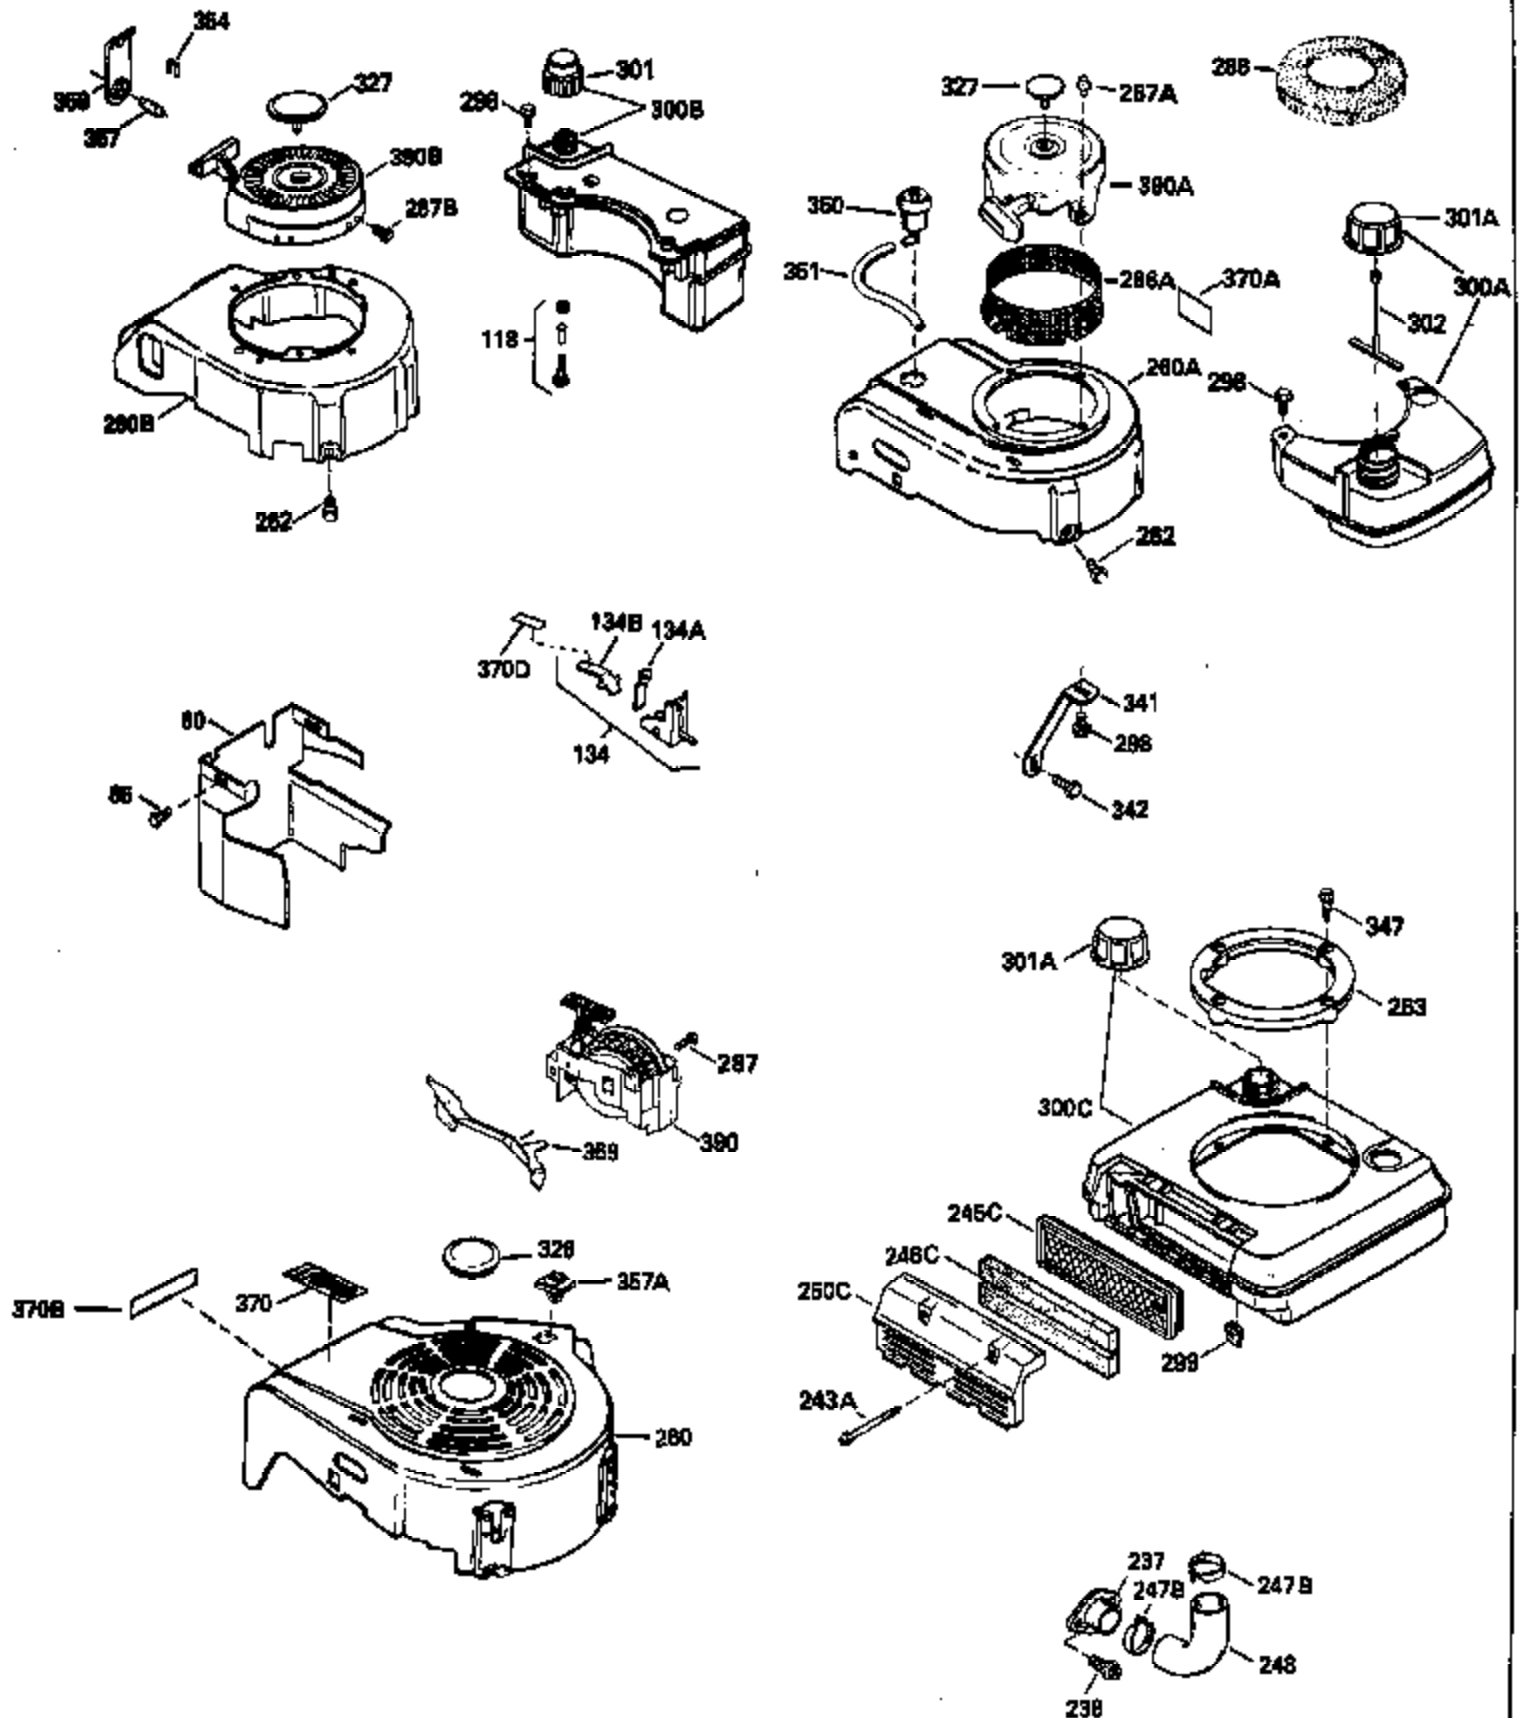

ILLUSTRATION SHOWS TYPICAL PARTS ONLY. ORDER BY PART NUMBER. PARTS NOT LISTED ARE SUPPLIED BY OEM.

Ref #	Part Number	Qty	Description
118	730194		Rope Guide Kit (Use as required with 34476 fuel tank)
238	650806		Screw, 10-32 x 5/8"
246C	35705		Filter, Pre-Air (Optional)
260A	34859		Housing, Blower
262	650831		Screw, 1/4-20 x 15/32"
286	35009		Screen, Starter cup
287A	650735		Screw, 10-24 x 3/8" (Use as required)
287A			Pop Rivet, (3/16" Dia.)(Purchase locally)
301	33032		Fuel Cap
370A	34416		Decal, Instruction
390A	590420A		Rewind Starter (Refer to Division 5, Section C, page 25 or Fiche 8, Grid G-7 for breakdown)