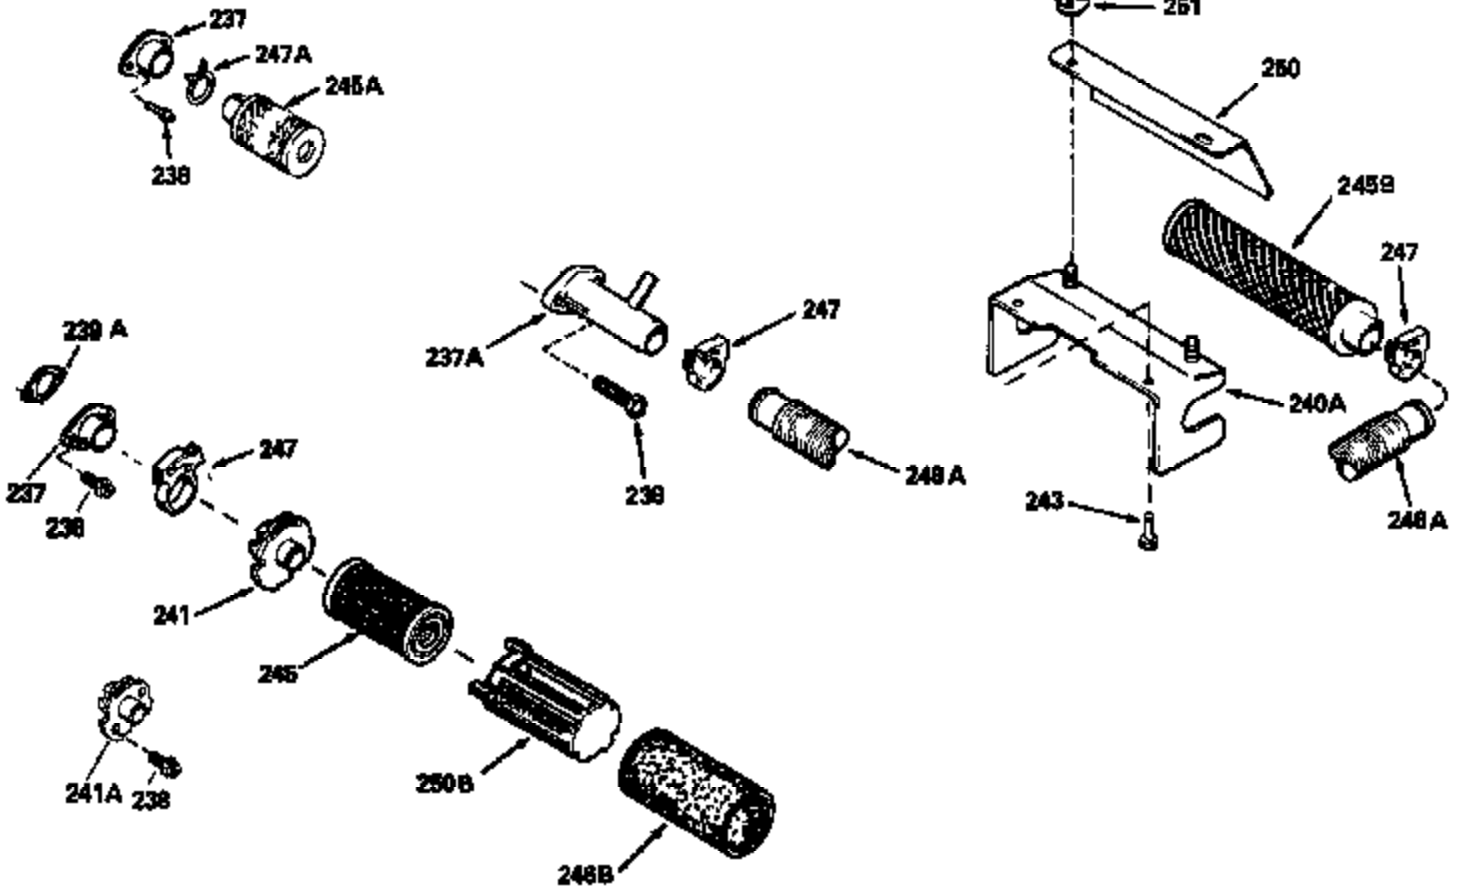

Ref #	Part Number	Qty	Description
189	650839		Screw, 1/4-20 x 3/8"
190	35831		Lever, Brake
191	35015B		Bracket Assy., S.E. Brake (Incl. 195)
194	32309		Ring, Retaining
195	610973		Terminal Assy.
274	26754A		* Gasket, Exhaust (Use as required)
277	650795		Screw, 1/4-20 x 2-1/4"
277A	30063		Screw, 1/4-20 x 1/2" (Use as required)
370F	34387		Decal, Instruction (Optional)
415	730162		Muffler Adap.Kit(Incl.274,277A)(Use a s req.)
430	730574		Debris Screen Kit (Incl. 370F,431-433)(Opt.)
431	35596		Screen, Debris (Optional)
432	35597		Bracket, Debris screen (Optional)
433	650910		Screw, 8-32 x 1/4" (Optional)